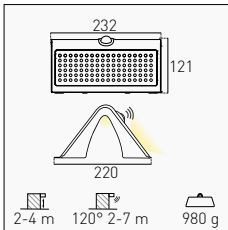

APPLIQUE SOLARE
ARCADIA

IP65

8 W

REPLACEABLE BATTERIES

8 W	850 lm	2 x Li-Ion 3,7 V 2.000 mAh	4000 K	ACSB-681240	1/12	86,50 €

IP65

IK07

120°

~12-16 h

~4-6 h

SMART BATTERY

DOUBLE EMISSION

PIR SENSOR

LIGHT SENSOR

MONOCRYSTALLINE

PBT

PC

OPERATING MODE

MODE 1 - SENSOR MODE: BATTERY > 30%

Dopo il tramonto, ON al 10%, 100% al rilevamento del movimento, in modalità stand by al 10% dopo 20 secondi in biemissione.
After sunset, ON at 10%, 100% upon motion detection, in stand-by mode at 10% after 20 seconds in double emission.

MODE 1 - SENSOR MODE: BATTERY < 30%

Dopo il tramonto, ON al 10%, 100% al rilevamento del movimento, in modalità stand by al 10% dopo 20 secondi in emissione posteriore.
After sunset, ON at 10%, 100% at motion detection, in stand by mode at 10% after 20 seconds in back emission.

MODE 2 - ALWAYS ON

Dopo il tramonto, ON al 50%, dopo 5 ore o se la carica della batteria scende sotto il 30% passa alla modalità sensore.
After sunset, ON at 50%, after 5 hours or if the battery charge drops below 30% it switches to sensor mode.

SMART BATTERY

Gestione intelligente della batteria in base al livello di carica, ottimizza l'efficienza energetica e le prestazioni.
Smart battery management based on charge level, optimizes energy efficiency and performance.

Applique solare a doppia emissione luminosa con pannello fotovoltaico integrato. Ottima soluzione per illuminare giardini, viali e cortili in modo sostenibile, a costo zero; ideale per zone non coperte da rete elettrica. Rapida installazione.

Solar wall light with double light emission with integrated photovoltaic panel. Excellent solution for lighting gardens, avenues and courtyards in a sustainable way, at zero cost; ideal for areas not covered by the mains power. Quick installation.

OPTIONAL