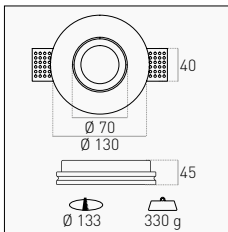

1 Slot ψ GU10 (35W MAX) White ☐ **JESSY-RD130** 1/24 13,50 €

☐ 220-240 V IP20

PAINTABLE GESSO/PLASTER

INCLUDED

PORTALAMPADA GU10
GU10 LAMP HOLDER