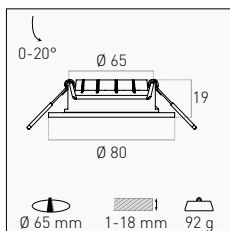

DOWNLIGHT
FUTURA

	OUTPUT 360°	OUTPUT 90°				
5 W	520 lm	480 lm	3000 K	FT-066830	1/40	11,00 €
			4000 K	FT-066840		
		220-240 V	IP20	41°	0-20°	ADJUSTABLE ALUMINUM DRIVER INCL.

Downlight SUPERSLIM da 19 mm di spessore, consente installazioni in controsoffitti anche con minimo spazio. Testa orientabile.

SUPERSLIM downlight only 19 mm thick, it can be installed in false ceiling even with limited space. Adjustable head.