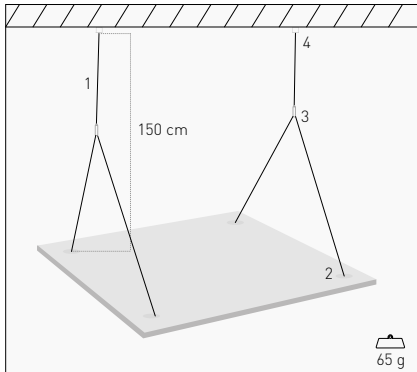

ACCESSORIES

INSTALLATION

KIT SOSPENSIONE SUSPENSION

COMPATIBLE WITH

PQAUN - PQA 24 W / 38 W / 80 W	KIT-PQ40	1/100	10,00 €

INCLUDED

1. CAVI IN ACCIAIO STEEL CABLES

2. VITI PER FISSAGGIO AL PANNELLO SCREWS FOR FIXING TO THE PANEL

3. PASSACAVI AUTOCABLANTI SELF-WIRING CABLE GLANDS

4. FERMACAVI CON FILETTATURA PER STAFFA CABLE CLAMP WITH THREAD FOR BRACKET