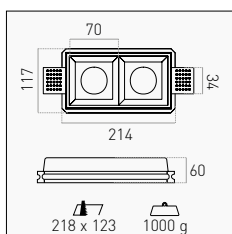

# JESSY SQUARE

1 Slot GU10 (35W MAX) White  **JESSY-SQ120GLASS** 1/24 13,50 €

220-240 V IP20 OPAL GLASS DIFFUSER PAINTABLE GESSO/PLASTER

INCLUDED

PORTALAMPADA GU10  
GU10 LAMP HOLDER

2 Slot GU10 (35W MAX) White  **JESSY2-SQ2112** 1/12 24,75 €