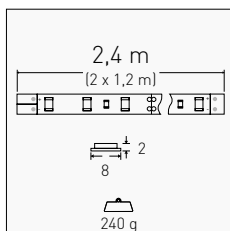

STRIP
STRISCIA LED SENSOR

7 W (2,9 W/m)	540 lm (225 lm/m)	3000 K	KIT-SENSOR	10/20	45,00 €
220-240 V	IP20	120°	INDOOR	2 x 1,2 METERS	30 LED/m
					30 sec - 6 min ADJUSTABLE TIMER
					PIR SENSOR LIGHT SENSOR

FOCUS

INCLUDED