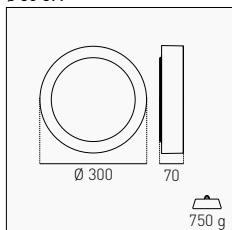

NEW

PLAFONIERA DECORATIVA

BLANCA LUXE

TRICOLOR
3000K
4000K
6500K

TRICOLOR

Ø 30 CM