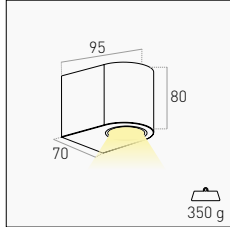

APPLIQUE AXO

IP54

ROUND - SINGLE EMISSION

1 Slot GU10	White ☐	AXO-1GU10B	12/24	21,00 €
	Corten ☐	AXO-1GU10C		
	Grey ☐	AXO-1GU10G		
	Black ☐	AXO-1GU10N		

220-240 V IP54 IK10

GLASS DIFFUSER ALUMINUM