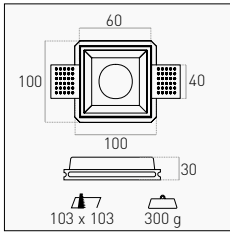

# JESSY SQUARE

1 Slot  $\varnothing$  GU10 (35W MAX) White  **JESSY-SQ100** 1/24 9,00 €

220-240 V IP20

PAINTABLE GESSO/PLASTER

INCLUDED

PORTALAMPADA GU10  
GU10 LAMP HOLDER

1 Slot  $\varnothing$  GU10 (35W MAX) White  **JESSY-SQ120** 1/24 12,00 €