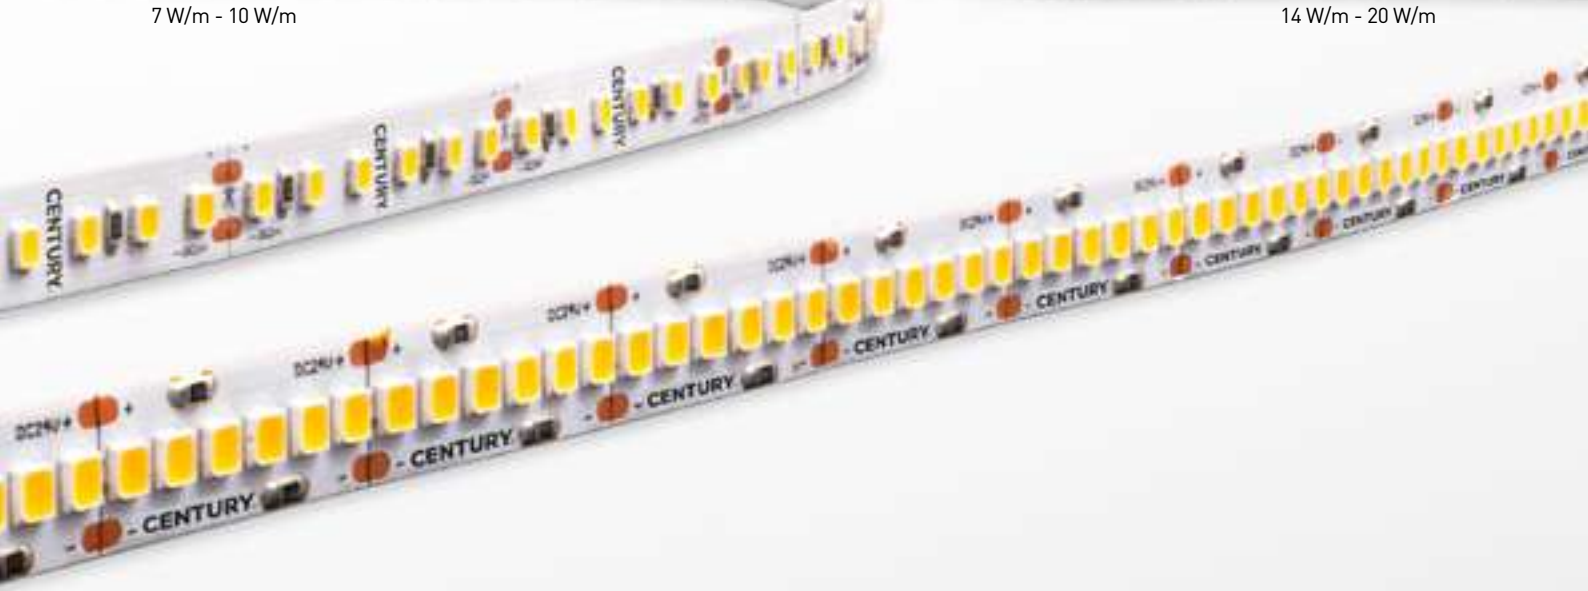

7 W/m - 10 W/m

14 W/m - 20 W/m