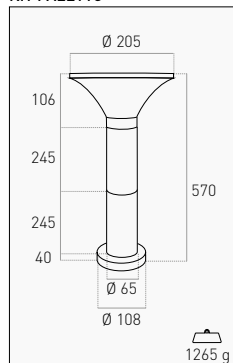

IP65 - TRICOLOR

KIT PALETTO

2 W	160 lm	Li-Ion 4,2 V/DC 4.400 mAh	3000 K - 4000 K - 6000 K	SUN-056000	1/4	99,00 €

IP65	IK08	360°	~10 h	-5-8 h	3-in-1	Light Sensor	Monocrystalline
WORKING TIME	RECHARGE	INSTALLATION	ALUMINUM	PC DIFFUSER	CCT	TRICOLOR	

INCLUDED

SORGENTE LUMINOSA + 2 MODULI PALO + ANELLO FILETTATO DI FISSAGGIO
LIGHT SOURCE + 2 POLE MODULES + THREADED FIXING RING

TECHNICAL NOTES

NON È NECESSARIO SCAVARE TRACCE, PASSARE CAVI O REALIZZARE IMPIANTI ELETTRICI
IT IS NOT NECESSARY TO DIG TRACKS, RUN CABLES OR MAKE ELECTRICAL SYSTEMS