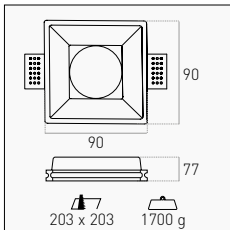

1 Slot $\varnothing$ G53 (35W MAX) White ☐ **JESSY-AR111** 1/6 38,75 €

☐ 220-240 V IP20

PAINTABLE GESSO/PLASTER