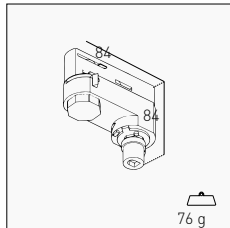

ACCESSORIES - TRACK LIGHT

CONNECTORS

ADATTATORE PER SOSPENSIONE / SUSPENSION ADAPTER