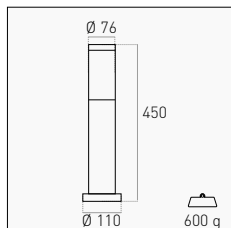

PALETTO DA GIARDINO
BAMBOO

IP54

45 cm

1 Slot E27	Anthracite	BMB-4527AN	1/10	34,00 €
	Corten	BMB-4527CO		

220-240 V IP54 IK06 PC DIFFUSER STAINLESS STEEL