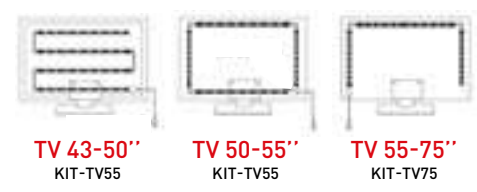

A						
3 W (1,5 W/m)	43"-55"	2 m (4x50 cm)	66 g	RGB		KIT-TV55	20/40	25,00 €
4 W (1,3 W/m)	55"-75"	3 m (2x50 cm + 1x1 m)	77 g	RGB		KIT-TV75	20/40	30,00 €
	5 V		IP20		120°		INDOOR	
						30	LED/m	
							USB	
							DIMMABLE	
							EASY TO INSTALL	
							RGB	

INCLUDED

TELECOMANDO MULTIFUNZIONE
MULTIFUNCTION REMOTE CONTROL

FOCUS

3M 300LSE
EXTRA STRONG
Facile installazione
Easy installation

INSTALLATION

TV 43-50"
KIT-TV55

TV 50-55"
KIT-TV55

TV 55-75"
KIT-TV75

RAPIDA INSTALLAZIONE GRAZIE ALL' ALIMENTAZIONE TRAMITE USB
QUICK INSTALLATION THANKS TO USB POWER SUPPLY