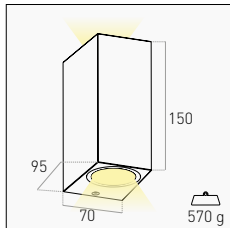

SQUARE - DOUBLE EMISSION

2 Slot GU10	White ☐	AXO-2GU10SB	12/24	31,00 €
	Corten ☐	AXO-2GU10SC		
	Grey ☐	AXO-2GU10SG		
	Black ☐	AXO-2GU10SN		

220-240 V IP54 IK10

DOUBLE EMISSION GLASS DIFFUSER ALUMINUM