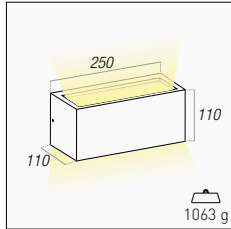

APPLIQUE BIDIREZIONALE

REVERSO

IP65

1 Slot E27	White	RVBI-E27	1/6	59,50 €
	Corten	RVCO-E27		
	Grey	RVGR-E27		
	Black	RVNE-E27		

220-240 V

IK10

DOUBLE EMISSION

OPAL PC DIFFUSER

ALUMINUM

SORGENTI

GO SMART

VERSATILI

INDOOR

OUTDOOR

SOLARI

WORK

PROFESSIONAL

ESPOSITORI