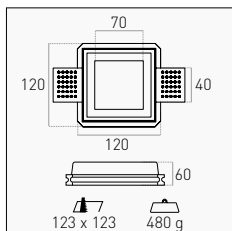

# JESSY SQUARE

1 Slot GU10 (35W MAX) White  **JESSY-SQ120GLASS** 1/24 13,50 €

220-240 V IP20 OPAL GLASS DIFFUSER PAINTABLE GESSO/PLASTER

INCLUDED

PORTALAMPADA GU10  
GU10 LAMP HOLDER

2 Slot GU10 (35W MAX) White  **JESSY2-SQ2112** 1/12 24,75 €