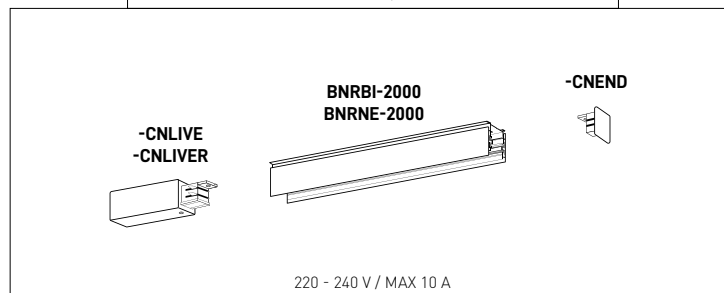

ACCESSORIES - TRACK LIGHT

CONNECTORS

ADATTATORE PER SOSPENSIONE / SUSPENSION ADAPTER

White ☐	ACBNRBI-AD	1/50	11,25 €
Black ☒	ACBNRNE-AD		

THREE-PHASE 220-240 V 10 A IP20
MAX

SISTEMA A BINARIO LINEARE / LINEAR TRACK SYSTEM