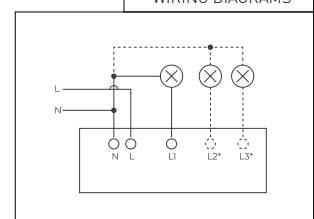

WIRING DIAGRAMS