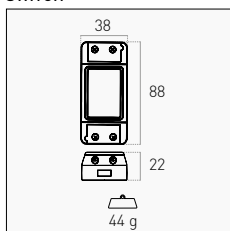

SWITCH

Cavo Cable	MAX 3.680 W	90-50 V/AC Max 16 A	CTLSMA	9/90	21,50 €

IP20

TECHNICAL NOTES

INTERRUTTORE INTELLIGENTE CON COLLEGAMENTO INFRACAVO
SMART SWITCH WITH IN-LINE CONNECTION