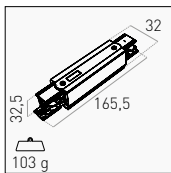

GIUNTO LINEARE LINEAR JOINT

W □	ACBNRBI-CNLIN	1/50	14,75 €
B ■	ACBNRNE-CNLIN