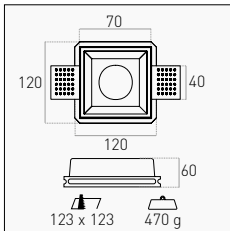

# JESSY SQUARE

1 Slot  $\varnothing$  GU10 (35W MAX) White  **JESSY-SQ100** 1/24 9,00 €

220-240 V IP20

PAINTABLE GESSO/PLASTER

INCLUDED

PORTALAMPADA GU10  
GU10 LAMP HOLDER

1 Slot  $\varnothing$  GU10 (35W MAX) White  **JESSY-SQ120** 1/24 12,00 €