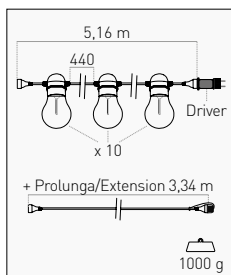

CATENA LUMINOSA

FIESTA

SPARE DRIVER
EASY

10 lampade E27 incluse
10 E27 lamp included

		BULB	CABLE					
6 W	500 lm	Clear	White	2200 K	FSTABCL-062722	1/5	92,00 €	
		Clear	Black	2200 K	FSTACL-062722			
	200 lm	Multicolor	Black	Multicolor	FSTACO-062722			

220-240 V E27 36 V IP44

REPLACEABLE CONNECTABLE EASY TO INSTALL

INCLUDED

10 LAMPAD E27 - ALIMENTATORE CON SPINA SCHUKO
10 E27 BULBS - DRIVER WITH SCHUKO PLUG

OPTIONAL

RICAMBIO DRIVER SPARE DRIVER

TECHNICAL NOTES

2 COLLANE LUMINOSE COLLEGABILI
2 CONNECTABLE LIGHT CHAIN

NON SUPPORTA LAMPAD E 230 V
230 V LAMPS NOT SUPPORTED

Catena luminosa di 10 lampade a filamento LED incluse alimentate a bassa tensione. Possibilità di collegare 2 catene insieme. Driver incluso con spina schuko.

String lighting with 10 LED Filament lamps included and powered by low voltage. 2 chains can be connected together. Driver included with schuko plug.

12 W **FSTADAP-12W** 1/30 18,50 €

RICAMBIO LAMPADINA E27 - 36 V/DC
E27 - 36 V/DC SPARE BULB

0,6 W	50 lm	Clear	2200 K	FSTARCL-062722	1/100	6,50 €
		Blue		FSTARBLU-062722		
	Yellow		FSTARGI-062722			
	20 lm	Magenta		FSTARMAG-062722		
	Red		FSTARRO-062722			
		Green		FSTARVE-062722