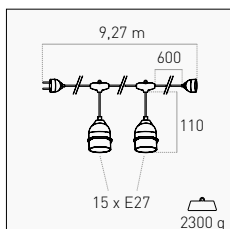

CATENA LUMINOSA
FIESTA 230 V

STRIP
EASY

SORSENTI

GO SMART

VERSATILI

INDOOR

OUTDOOR

SOLARI

WORK

PROFESSIONAL

ESPOSITORI

15 portalampe E27
15 E27 lamp holders

SINGLE LAMP HOLDER SYSTEM

SINGLE LAMP HOLDER	SYSTEM					
15 Slot E27	MAX 15 W	MAX 230 W	White ☐	FSTAB-2202700	1/6	
			Black ☒	FSTAN-2202700		74,00 €

220-240 V IP44

CONNECTABLE EASY TO INSTALL

TECHNICAL NOTES

COLLEGABILE IN SERIE FINO AD UN MASSIMO DI 230 W TOTALI
CAN BE CONNECTED IN SERIES UP TO A MAX 230 W TOTAL

INCLUDED

15 PORTALAMPADE E27 (MAX 15 W)
15 E27 LAMP HOLDERS (MAX 15 W)

PRESA SCHUKO PER COLLEGARE IN SERIE ALTRE
CATENE LUMINOSE O DISPOSITIVI ELETTRONICI
SCHUKO SOCKET FOR CONNECT IN SERIES OTHER
LIGHT CHAINS OR ELECTRONIC DEVICES

REQUIRED PAG. 22

LAMPAD E27 NON INCLUDE
E27 LAMPS NOT INCLUDED

Catena luminosa con 15 portalampe E27, lampade non incluse. Collegabile in serie fino a 230 W totali.

String lighting with 15 E27 lamp holders, lamps not included. Connectable in series up to 230 W total.