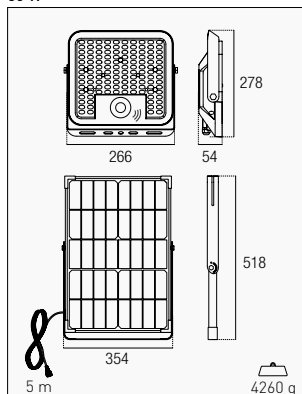

REPLACEABLE BATTERY

10 W	1.500 lm	Li-Ion 3,7 V/DC 3.600 mAh	4000 K	ERGY-1016040	1/12	69,00 €
30 W	4.800 lm	LiFePO4 6,4 V/DC 6.000 mAh	4000 K	ERGY-3016040	1/8	149,00 €

IP65 IK07 60° x 120° ~6-18 h ~6-8 h
WORKING TIME RECHARGE
PIR SENSOR LIGHT SENSOR MONOCRYSTALLINE DIMMABLE
SMART BATTERY STEEL ABS PC

OPERATING MODE

MODE 1 - SENSOR MODE

Dopo il tramonto, ON al 100% al rilevamento del movimento, in modalità ridotta dopo 60 secondi.
After sunset, ON at 100% upon motion detection, in low mode after 60 seconds.

MODE 2 - ALWAYS ON

Dopo il tramonto, ON alla luminosità selezionata, dopo 3/5/8 ore o se la carica della batteria scende sotto il 30% passa alla modalità sensore.
After sunset, ON at the selected brightness, after 3/5/8 hours or if the battery charge drops below 30% it switches to sensor mode.

SMART BATTERY

Gestione intelligente della batteria in base al livello di carica, ottimizza l'efficienza energetica e le prestazioni.
Smart battery management based on charge level, optimizes energy efficiency and performance.

60 W