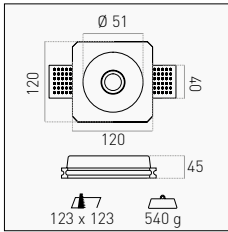

PORTAFARETTI - GESSO
JESSY ROUND

1 Slot ψ GU10 (35W MAX) White ☐ **JESSY-SR120** 1/24 12,00 €

☐ 220-240 V IP20

PAINTABLE GESSO/PLASTER

INCLUDED

PORTALAMPADA GU10
GU10 LAMP HOLDER