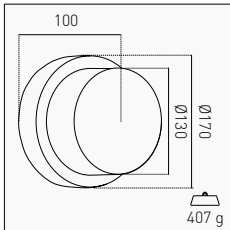

ROUND

OUTPUT

10 W	920 lm	White □	3000 K	PARBI-101730	1/20	37,00 €
			4000 K	PARBI-101740		
		Anthracite ■	3000 K	PARGR-101730		
			4000 K	PARGR-101740		

220-240 V IP65 120°