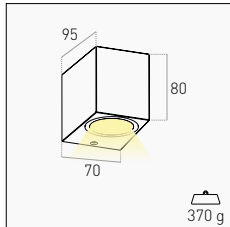

SQUARE - SINGLE EMISSION

1 Slot GU10	White ☐	AXO-1GU10SB	12/24	23,50 €
	Corten ☐	AXO-1GU10SC		
	Grey ☐	AXO-1GU10SG		
	Black ☐	AXO-1GU10SN		

220-240 V IP54 IK10

GLASS DIFFUSER ALUMINUM