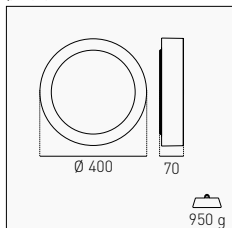

SOURCE	OUTPUT	FINISH		
White	3000 - 4000 - 6500 K	☐	BCL-1730BI NEW	1/5 49,00 €
Corten	3000 - 4000 - 6500 K	☐	BCL-1730CO NEW	
Grey	3000 - 4000 - 6500 K	☐	BCL-1730GR NEW	
Black	3000 - 4000 - 6500 K	☐	BCL-1730NE NEW	
Sand	3000 - 4000 - 6500 K	☐	BCL-1730SA NEW	
Green	3000 - 4000 - 6500 K	☐	BCL-1730VE NEW	
17 W	2.200 lm	1.600 lm		

220-240 V IP20 120°
PC RING ABS DIFFUSER SPCC BODY CCT TRICOLOR

Ø 40 CM