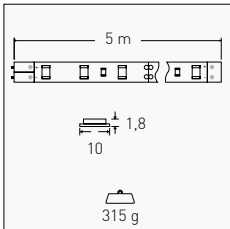

GO SMART

ACCÈNTO SMART

STRIP LED RGB+W

WiFi