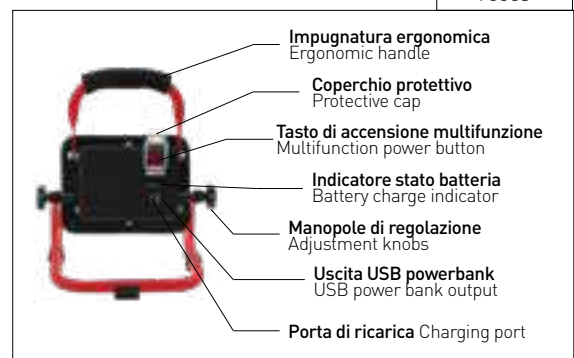

RECHARGEABLE BATTERY

30 W	2.550 lm	Li-Ion 3,7 V/DC 8.800 mAh	4000 K	JL-308540	1/8	93,00 €
50 W	4.250 lm	Li-Ion 11,1 V/DC 4.400 mAh	4000 K	JL-508540	1/8	149,00 €

IP54 IK05 120° ~12 h WORKING TIME ~6 h RECHARGE

POWERBANK RECHARGEABLE 4 MODES

OPERATING MODE

INCLUDED

30 W
ADATTATORE DA PARETE E CAVO MICRO USB
WALL ADAPTER AND MICRO USB CABLE

50 W
ALIMENTATORE DOMESTICO 230 V/AC
230 V / AC DOMESTIC POWER SUPPLY

Faro LED ricaricabile ad alta potenza. 4 modalità di funzionamento. Autonomia fino a 12h. Controllo livello batteria tramite LED sul retro.

High power rechargeable LED floodlight. 4 operating modes. Working time up to 12h. LED battery level control on the back.

FOCUS