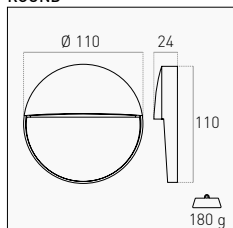

SEGNAPASSO
PASEO

IP54

ROUND

4 W	450 lm	4000 K	White ☐	PEOBIR-041140	10/50	31,00 €
			Corten ☒	PEOCOR-041140		
			Grey ☐	PEOGR-041140		
			Black ☐	PEONER-041140		

220-240 V IP54 IK06 78°

DIE-CAST ALUMINUM