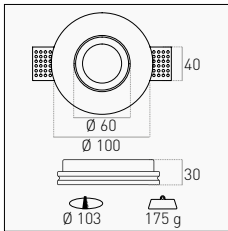

ESPOSITORI

PORTAFARETTI - GESSO  
**JESSY ROUND**

1 Slot  $\psi$  GU10 (35W MAX) White  **JESSY-SR120** 1/24 12,00 €

220-240 V IP20

PAINTABLE GESSO/PLASTER

INCLUDED

PORTALAMPADA GU10  
GU10 LAMP HOLDER

1 Slot  $\psi$  GU10 (35W MAX) White  **JESSY-RD100** 1/24 9,00 €