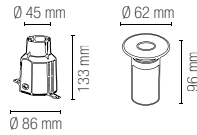

Durata e on/off
50.000h
>25.000 on/off

Material
316 stainless steel

Colour temperature
RGB full color

Driver
DC 24V
not included

Life time and on/off
50.000h
>25.000 on/off

LED-TREVIS-R7
8031414869022
lumen