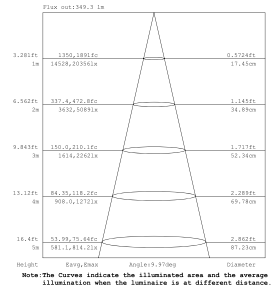

LED-RAYS-72P
8031440358040

lumen

watt
beam angle

colour temp. | colour
RGB

72 x 2W
45°