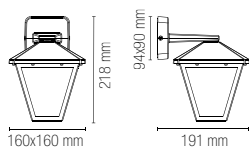

colour

1 x E27 MAX 60W