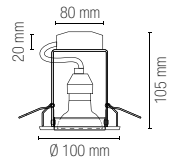

Kit 3 pz / Kit 3 pcs

Ø 100 mm
orientabile / adjustable