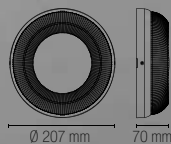

LED-CAPRI-S-BCO
8031414883585
lumen

colour temp.	colour
2350 lm	

watt	20W
beam angle	100°

LED-CAPRI-L-BCO
8031414883592
lumen

colour temp.	colour
3200 lm	

watt	30W
beam angle	100°