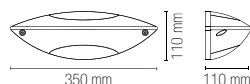

SEATTLE

Applique in alluminio, finitura antracite con diffusore opale in policarbonato.

Aluminum wall lamp with anthracite finish and PC opal diffuser.

colour

I-SEATTLE-AP
8031440312233

1 x E27 MAX 42W

Lampadina non inclusa /
Light bulb not included