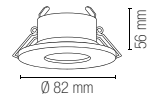

Portalampada GU10 o MR16 non inclusi / GU10 or MR16 lamp holder not included