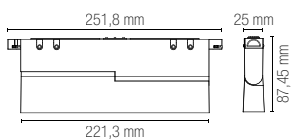

Colour

matt black

Colour temperature

3000K / 4000K

Driver

DC48V not included

	colour temp.	colour
DAVINCI-SLIDE20C-UGR 8031414878369		
lumen	1020 lm	
DAVINCI-SLIDE20M-UGR 8031414878376		
lumen	1020 lm	
watt	10W	
beam angle	30°	