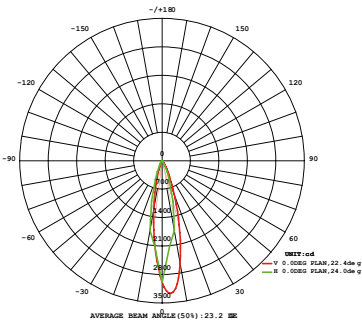

Flux out: 250,4 lm

Height	Beam diam	Beam angle	Flux out
2.000m	189,3, 200,1cm	23,2°	2.000lm
1m	104,1, 209,1cm	23,2°	90,79cm
0.500m	48,07, 78,03cm	23,2°	2.000lm
2m	480,2, 897,81cm	23,2°	79,89cm
0.250m	23,03, 39,01cm	23,2°	2.000lm
1m	230,3, 390,1cm	23,2°	119,05cm
0.125m	11,51, 19,50cm	23,2°	2.000lm
1m	115,1, 195,0cm	23,2°	119,05cm
0.0625m	5,75, 9,75cm	23,2°	2.000lm
1m	57,5, 97,5cm	23,2°	119,05cm