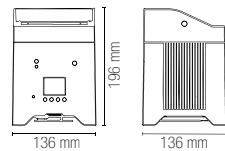

Tempo di ricarica /
Charging time

Durata accensione /
Ignition duration

Modalità auto /
Auto mode

Modalità canali /
Channel mode

Modalità automatiche
tramite tasto /
Automatic modes
via push-button

Control mode

**Ricarica completa in 5 ore /
Full recharge in 5 hours**

**RGBW+UV con la luminosità al massimo 3 ore /
RGBW+UV with maximum brightness 3 hours**

**7 ore monocromatico più di 20 ore /
7 hours monochrome more than 20 hours**

**6/11 DMX channel - 16.7 milioni di combinazioni colori /
6/11 DMX channels - 16.7 million color combinations**

**Cambio colore colore stroboscopico, dimmerazione colore
cambio colore graduale, cambio colori a step /
Color change, strobe color, color dimming,
gradual color change, step color change**

**DMX512, master/slave, auto, sound active/ Wireless DMX,
WiFi mobile phone APP control**