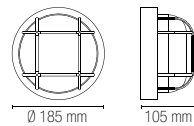

I-TURTLE-PL-NER

8031414918546

colour

1 x E27

Lampadina non inclusa / Light bulb not included