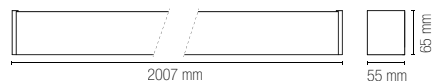

watt	80W
beam angle	100°
pf	0.90

Accessori inclusi / Included accessories

Connettore / Connector

Staffa per montaggio a plafoniera / Ceiling mounting brackets

Accessori inclusi / Included accessories

Connettore / Connector