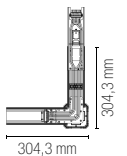

BUSBAR-ST-T
8031414884100

Connettore a T
7 cavi. T connector
with 7 wires.