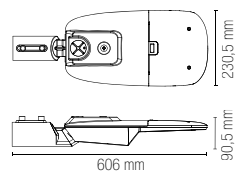

LED-STREETWAY-100

8031414876341

lumen

colour temp.	colour
15500 lm	

LED-STREETWAY-100FC

8031414879113

lumen

colour temp.	colour
15500 lm	
crepuscular sensor	on 6 lux off 50 lux

watt	100W
beam angle	80° x 140°
pf	0.90