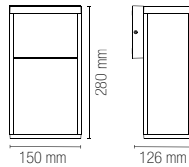

colour temp. colour