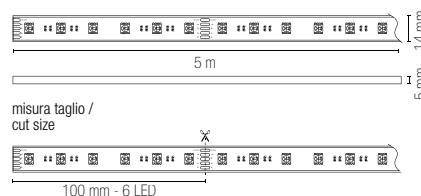

Fotometria del prodotto / Photometric curve