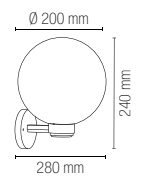

colour
I-POLLY-G20-TR 8031414889136	
I-POLLY-G20-BCO 8031414889112	
I-POLLY-G20-GR 8031414889129	
1 x E27 MAX 20W	

	colour
I-POLLY-G25-TR 8031414889167	
I-POLLY-G25-BCO 8031414889143	
I-POLLY-G25-GR 8031414889150	
1 x E27 MAX 20W	

	colour
I-POLLY-G30-TR 8031414889198	
I-POLLY-G30-BCO 8031414889174	
I-POLLY-G30-GR 8031414889181	
1 x E27 MAX 20W	

	colour
I-POLLY-AP-TR 8031414889105	
I-POLLY-AP-BCO 8031414889389	
I-POLLY-AP-GR 8031414889099	
1 x E27 MAX 20W