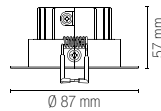

INC-ORIONE R6

watt 7W
beam angle 87°
Ø 75 mm