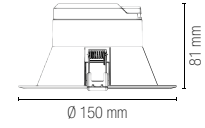

INC-MACK-20C

8031414873906

lumen

colour temp. colour

2500 lm

INC-MACK-20

8031414867981

lumen

2500 lm

watt

20W

beam angle

75°

Ø 160 mm