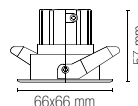

POLARIS

Faretto da incasso con struttura in alluminio e punto luce orientabile.
Recessed spotlight with aluminum structure and adjustable light point.

- **Materiale**
  alluminio
- **Colore**
  bianco gofrato
  silver gofrato
- **Temperatura colore**
  4000K
- **Driver**
  incluso
- **Durata e on/off**
  25.000 h
  >10.000 on/off
- **Material**
  aluminum
- **Colour**
  embossed white
  embossed silver
- **Colour temperature**
  4000K
- **Driver**
  included
- **Life time and on/off**
  25.000 h
  >10.000 on/off

INC-POLARIS-R3 BCO
8031429681169

lumen 300 lm

INC-POLARIS-R3

8031432041196

lumen 300 lm

colour temp. | colour |

INC-POLARIS R3

watt 3W

beam angle 24°

Ø 55 mm

INC-POLARIS-Q3 BCO
8031429761168

lumen 300 lm

INC-POLARIS-Q3

8031432051195

lumen 300 lm

colour temp. | colour |

INC-POLARIS Q3

watt 3W

beam angle 24°

Ø 55 mm