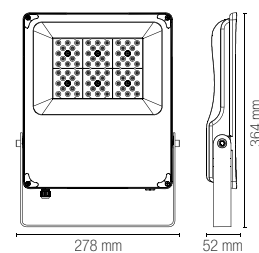

colour temp.	beam angle	colour
LED-GIOVE-200 8031414876365		150° x 80°	
lumen	32666 lm		
LED-GIOVE-200-30 8031414885138		30°	
lumen	32666 lm		
LED-GIOVE-200-60 8031414885145		60°	
lumen	32666 lm		
LED-GIOVE-200R-30 8031414885152		30°	
lumen	RED		
LED-GIOVE-200R-60 8031414885169		60°	
lumen	RED		
LED-GIOVE-200V-30 8031414885176		30°	
lumen	GREEN		
LED-GIOVE-200V-60 8031414885183		60°	
lumen	GREEN		
watt			200W
pf			0.90