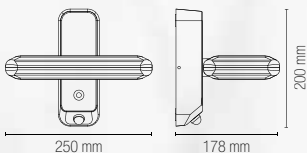

ARGO

Proiettore in alluminio antracite con diffusore in acrilico con pannello solare, sensore di movimento e crepuscolare.

Anthracite aluminum flood light with acrylic diffuser, solar panel, motion and crepuscular sensor.

- **Materiale**
  alluminio e acrilico
- **Colore**
  antracite
- **Temperatura colore**
  4000K
- **Driver**
  integrato
- **Material**
  aluminum and acrylic
- **Colour**
  anthracite
- **Colour temperature**
  4000K
- **Driver**
  built-in

LED-ARGO-SOLAR
8031414865345
lumen

colour temp.	colour
130 lm	

watt	1,8W
beam angle	120°

Accessori inclusi / Included accessories

Pannello solare / Solar panel

Li-ion 3,7V 2200 mAh
Batteria non sostituibile / Battery non replaceable /

5m 100°
30"
on 130Lm 1,5 hours

Sensore di movimento / Motion sensor

Sensore crepuscolare / Crepuscular sensor