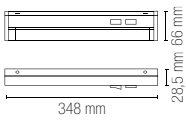

LEDBAR-MOVIE-S

8031414866427

lumen

	colour temp.	colour
500 lm		

watt	6W
beam angle	120°