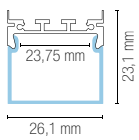

Installazione a superficie /
Surface installation

Strip LED non inclusa
vedi p. 398 a p. 435 /
LED strip not included
see p. 398 to p. 435

LOOP PROFILE

Profilo in alluminio per installazione a muro/soffitto o sospensione, diffusore a emissione a 180°, tappi e staffe inclusi / Aluminum profile for wall/ceiling installation or suspension, 180° emission diffuser, caps and brackets included.

length | colour

I-PROFILO-LOOP-2
8031414881840

2 m | aluminum

Accessori / Accessories

colour

2 pcs kit caps

I-PROFILO-LOOP-CAP
8031414881857

silver