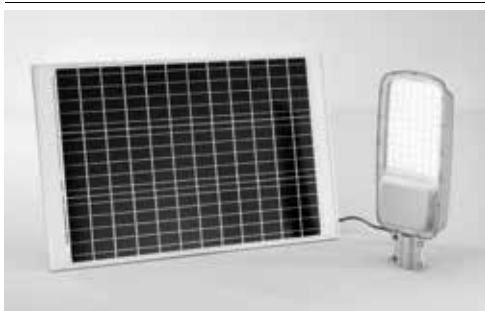

LED-RADIUS-30C-SOLAR

8031414917020

lumen

colour temp. colour

4200 lm

LED-RADIUS-30M-SOLAR

8031414917037

lumen

4200 lm

watt 64W
beam angle 80° x 140°
pf 0.90