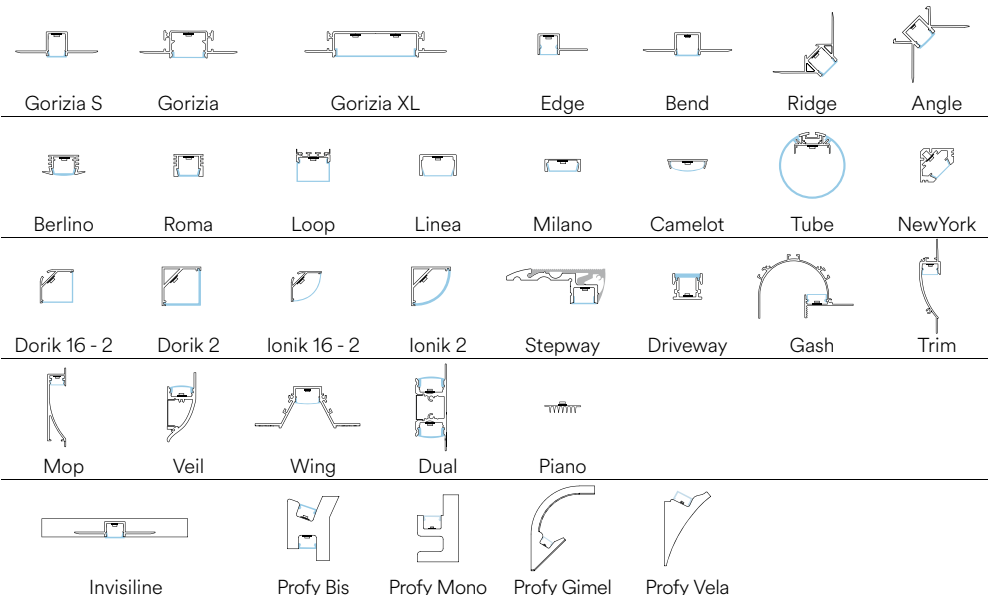

Fotometria del prodotto / Photometric curve

Recommended Profiles p. 336 to p. 397

STRIP24V SLIM 120

EASY DOMOTICA

Rotolo 5 metri strip led ultrasottile.
Roll 5 meters ultra-thin strip-led.

Driver p. 843-852
Controller p. 854-857