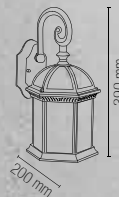

Lampadina
non inclusa /
Light bulb
not included