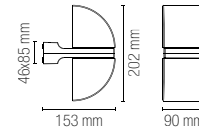

colour temp.	colour
840 lm	

watt	8W
beam angle	120°

LED-IDEM-P1
8031414883110
lumen