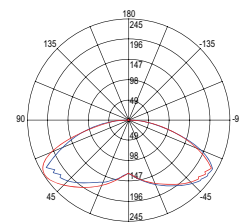

INC-HELP-R37