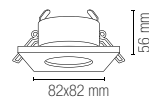

INCASSI / RECESSED LAMPS

In.tec light