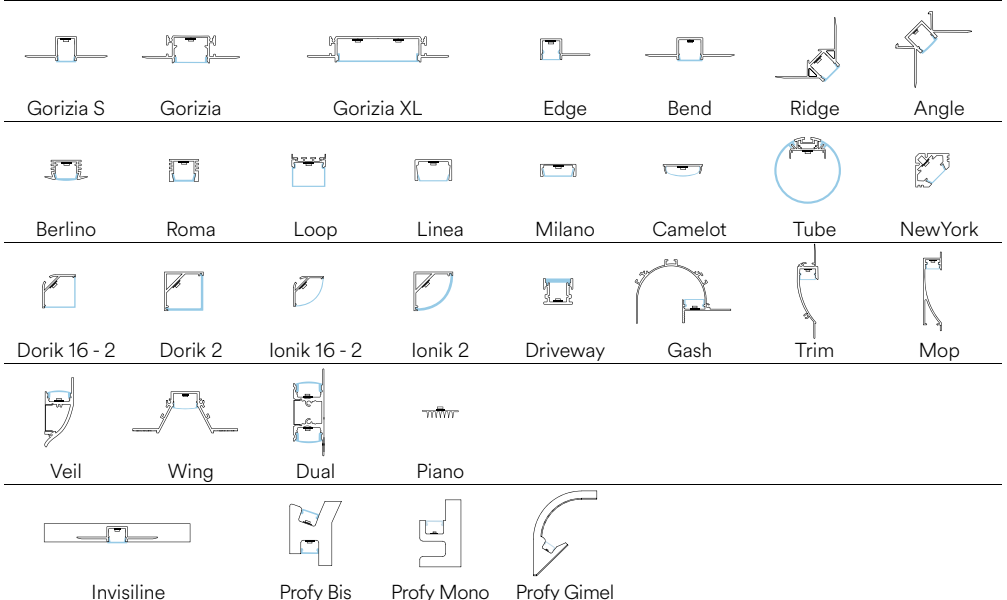

Recommended Profiles p. 336 to p. 397

In.tec light PROFILI E STRIP LED / PROFILES AND STRIP LED