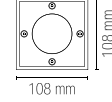

Lampadina non inclusa /
Light bulb not included