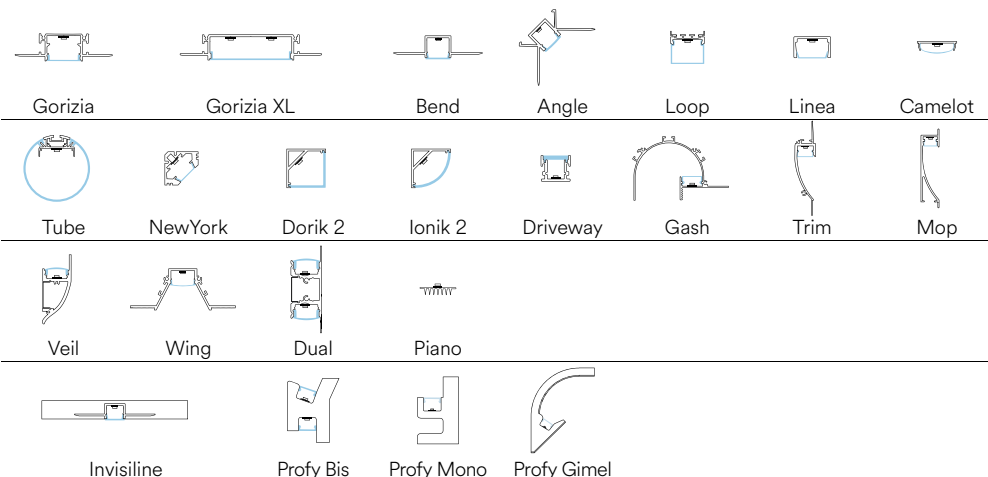

Driver
DC24V

constant voltage
not included

Life time and on/off

50.000h
>25.000 on/off

Fotometria del prodotto / Photometric curve

Recommended Profiles p. 336 to p. 397

STRIP24V 5050 RGBW INT

WI-FI
SMART INTEC