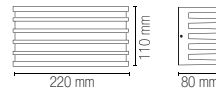

LED-W-DUKROT-BRO 8031414918607	colour temp.	colour
lumen	1440 lm	
watt	12W	
beam angle	180°