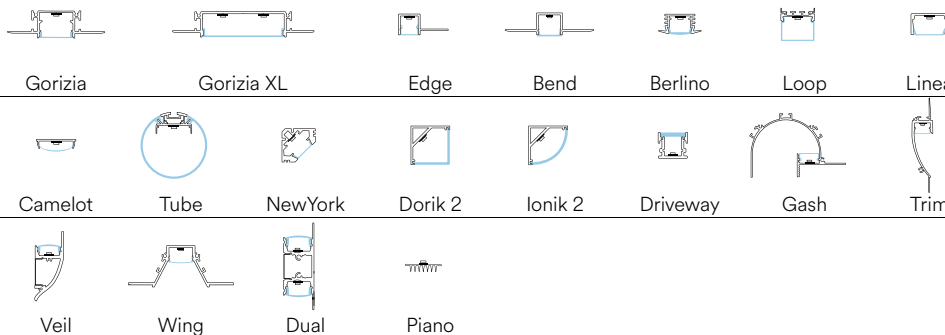

PROFILI E STRIP LED / PROFILES AND STRIP LED

In.tec light

STRIP24V 2835 CCT

EASY
DOMOTICA

Rotolo 5 metri strip led.
Roll 5 meters strip-led.

Driver p. 843-852
Controller p. 854-857

colour temp.

STRIP24V-2835-CCT