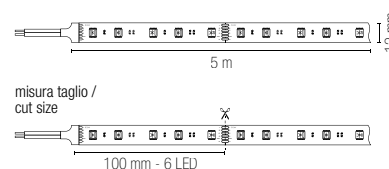

Fotometria del prodotto / Photometric curve