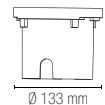

WALK

LED-WALK-Q7C

8031414885824

lumen

colour temp.

recessed box

345 lm

LED-WALK-Q7

8031440355599

lumen

375 lm

watt 3W

beam angle 30°

pressure loads max 2000 kg

LED-WALK-Q11C

8031414885800

lumen

colour temp.

recessed box

930 lm

LED-WALK-Q11

8031440355575

lumen

990 lm

watt 8W

beam angle 30°

pressure loads max 2000 kg

LED-WALK-Q14C

8031414885817

lumen

colour temp.

recessed box

1400 lm

LED-WALK-Q14

8031440355551

lumen

1500 lm

watt 12W

beam angle 30°

pressure loads max 2000 kg

Fotometria del prodotto / Photometric curve