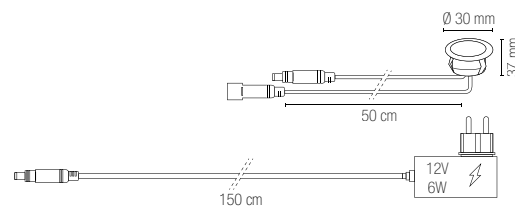

LED-RIDER-R6-RGB

8031439871260

lumen

colour temp.

RGB

watt	6 × 0,6W
driver	12V 6W DC
beam angle	120°
pressure loads	max 100 kg
	Ø 23 mm