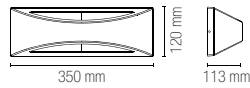

LED-W-WEISS-BRO

8031414897209

lumen

colour temp. | colour

1800 lm

watt 16W

beam angle ↓ 120° + 120° ↑