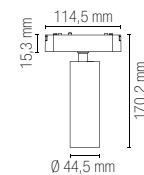

BERNINI FANS

Faro luce spot orientabile per sistema a binario in termoplastica con finitura in bianco o nero opaco.

Adjustable spot light in thermoplastic and aluminum track system with matt white or black finish.

Materiale

alluminio e termoplastica

Colore

bianco opaco
nero opaco

Temperatura colore

3000K / 4000K

Driver

DC48V non incluso

Material

aluminum and thermoplastic

Colour

matt white
matt black

Colour temperature

3000K / 4000K

Driver

DC48V not included

BERNINI-FANS-5-BCO

8031414919994

lumen

BERNINI-FANS-5

8031414907496

lumen

colour temp. colour

550 lm

550 lm

watt

5W

beam angle

24°

BERNINI-FANS-15-BCO

8031414919680

lumen

BERNINI-FANS-15

8031414907489

lumen

colour temp. colour

1750 lm

1750 lm

watt

15W

beam angle

30°

Fotometria del prodotto / Photometric curve