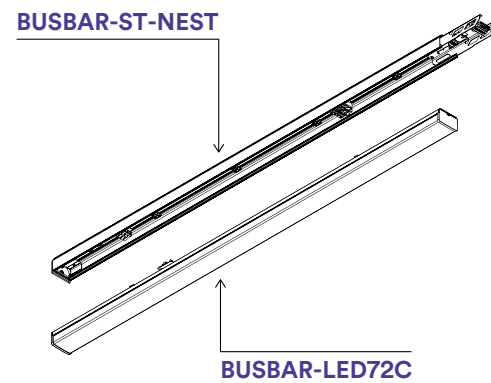

Schema di montaggio sistema binari.
Assembling technical sheet track rail system.

BUSBAR TRUNKING SYSTEM