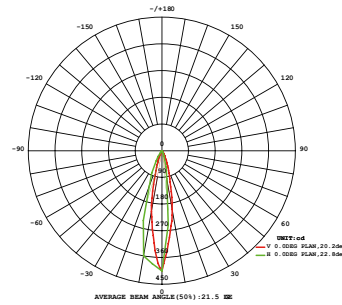

technical information

IRIDE

Incassi calpestabili LED RGB FULL COLOR
corpo in lega di alluminio, ghiera in acciaio 316.
Walkable built-in LED RGB FULL COLOR light 316
stainless steel cover and aluminium alloy housing.

Materiale
alluminio pressofuso

Temperatura colore
RGB full color

Driver
DC 12/24V
non incluso

Durata e on/off
50.000h
>25.000 on/off

Material
die cast aluminum

Colour temperature
RGB full color

Driver
DC 12/24V
not included

Life time and on/off
50.000h
>25.000 on/off

LED-IRIDE-R6

8031414868971

lumen

colour temp. | colour
RGB

recessed box

watt | 3 x 1W
driver | DC12/24V
beam angle | 15°