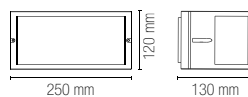

I-AUSTIN-AP BRO
8031440362108

colour

1 x E27 MAX 42W

Lampadina non inclusa /
Light bulb not included