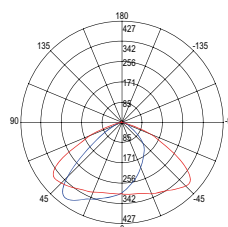

LED-HIGHWAY-150