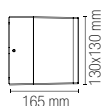

Lampadina non inclusa /
Light bulb not included