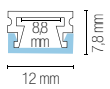

Installazione a superficie /
Surface installation

Strip LED non inclusa
vedi p. 398 a p. 435 /
LED strip not included
see p. 398 to p. 435

ULTRA PROFILE

Profilo con diffusore opale,
tappi e staffette inclusi /
Profile with opal diffuser,
caps and brackets included.

length

colour

I-PROFILO-ULTRA
8031414888788

2 m aluminum

Accessori / Accessories

colour

2 pcs kit caps

I-PROFILO-ULTRA-CAP
8031414890255

silver