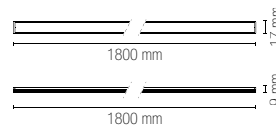

LEDBAR-UNIX-180

8031414865154	
lumen	3940 lm
watt	60W
beam angle	120°