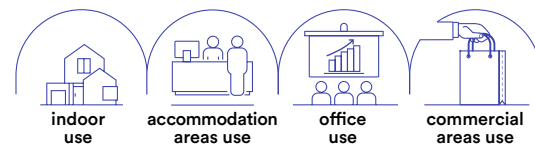

Materiale
alluminio, acrilico

Colore
bianco
nero

Temperatura colore
CCT

Materiale ventilatore
7 lame
in termoplastica

Caratteristiche ventilatore

7 lame ultra silenziose
con rotazione bilaterale

Driver
incluso

Material
aluminum, acrylic

Colour
white
black

Colour temperature
CCT

Fan material
7 thermoplastic
blades