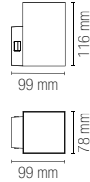

colour temp.	colour
LED-W-POLO-Q2-BCO 8031414889679		
lumen	1960 lm	
LED-W-POLO-Q2-NER 8031414889686		
lumen	1960 lm	
watt	2 × 8W	
beam angle	↓ 60° + 60° ↑