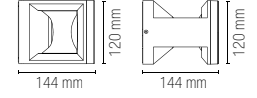

LED-WAMI-P25-ANT
8031414890033

lumen 1530 lm

LED-WAMI-P25-BRO
8031414890064

lumen 1530 lm

watt 12W
beam angle 120°

colour temp.	colour