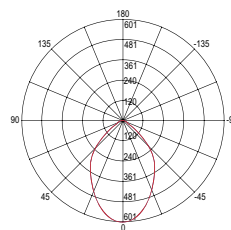

colour temp. | colour

● ●
11100 lm

watt 80W

beam angle 80°

pf 0.90

Fotometria del prodotto / Photometric curve

LED-ENERGY-80-INC

LED-ENERGY-80-PL