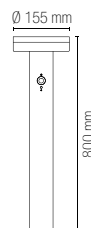

LED-ENYA-P80
8031414883851
lumen

colour temp.	colour
600 lm	

watt	5W
beam angle	120°