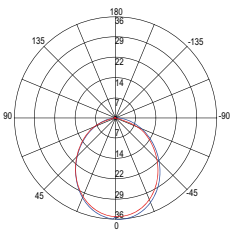

Materiale
struttura in termoplastica

Colore
bianco
silver

Temperatura colore
4000K

Driver
integrato

Material
thermoplastic structure

Colour
white
silver

Colour temperature
4000K

Driver
built-in

INC-NEMO 3,5W