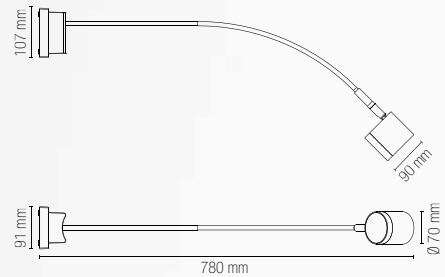

colour

I-BANNER-AP
8031414883004

1 x GU10 MAX 35W

Lampadina non inclusa /
Light bulb not included