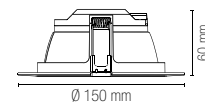

INC-HORUS-20W

8031440363464

lumen

colour temp. | colour

2600 lm

watt 20W

beam angle 100°

pf -

Ø 170 mm