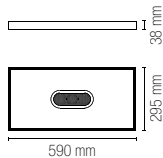

SPEAKER

2x5W connessione bluetooth 4.2 max 10 m /
2x5W bluetooth 4.2 connection max 10 m