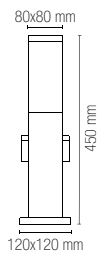

colour

I-STATION-E27-SC2
 8031414879571

colour

I-STATION-SC2
 8031414879564

Lampadina non inclusa /
 Light bulb not included

1 x E27 MAX 60W

Plug 2X max 15A 250V 2500W

Plug 2X max 15A 250V 2500W