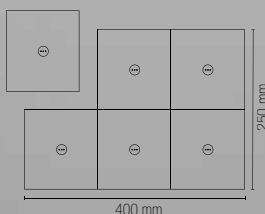

Accessori inclusi / Included accessories

Cavo per ricarica 2,5m /
Charging cable 2,5m

LED-DRINK-PS-S 8031414923014	
input 220/240V 50/60hz output 5V 3A