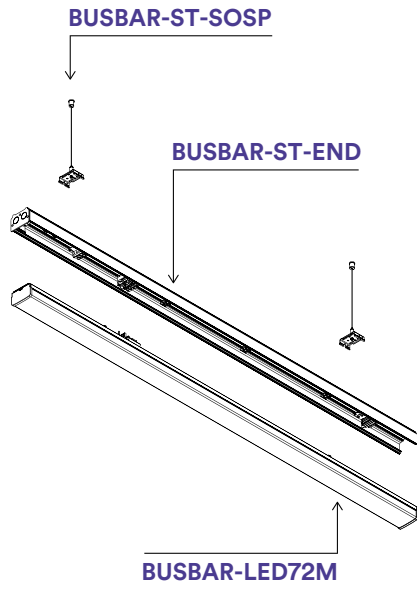

Schema di montaggio sistema binari.
Assembling technical sheet track rail system.

BUSBAR TRUNKING SYSTEM