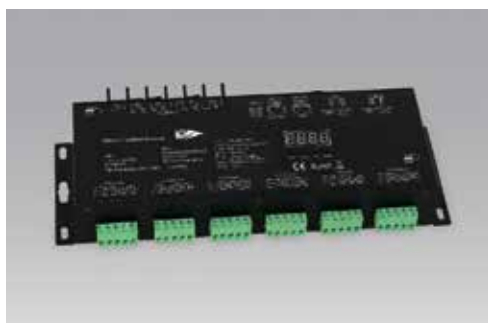

CONTROLLER-DMX-24

8031414872718

Controller DMX 24 canali
Tensione costante 4A
Input VOLTAGE 12/24V DC
Output POWER 24X(48-96)W
Output CURRENT 24X4A

Controller DMX 24 channels
Constant voltage 4A
Input VOLTAGE 12/24V DC
Output POWER 24X(48-96)W
Output CURRENT 24X4A

264,5 × 83 × 42 mm