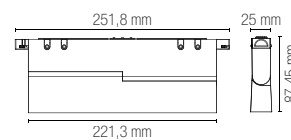

colour temp.	colour
DAVINCI-SLIDE20C 8031414878345		
lumen	980 lm	
DAVINCI-SLIDE20M 8031414878352		
lumen	980 lm	
watt	10W	
beam angle	110°