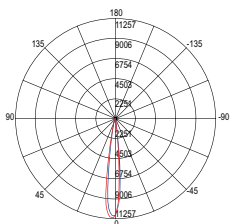

Driver

built-in

LED-OBOE-SC