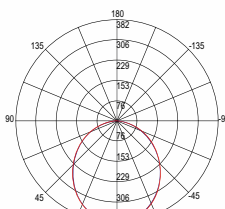

Fotometria del prodotto / Photometric curve

LED-KLIO-R11
LED-KLIO-Q11