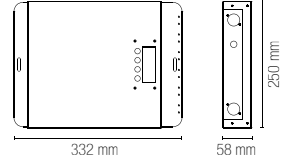

CONTROLLER-CTR-RGB

8031440358026

Centralina di comando
C/PORTA DMX512 LED RGB
Input 230V AC
Output DC (12V 144W - 24V 300W)
6 porte da 3 canali RGB

Control box with DMX512
Port for LED RGB
Input 230V AC
Output DC (12V 144W - 24V 300W)
6 ports 3 RGB channels