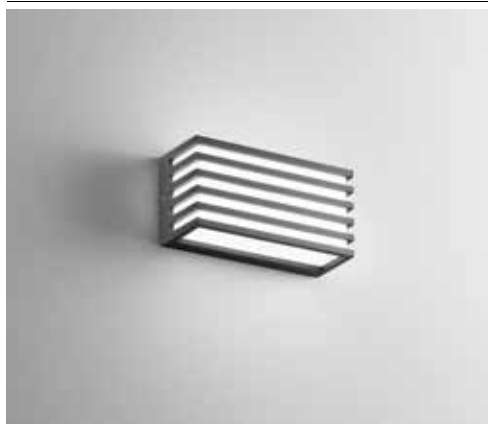

LED-W-DUKROT-ANT 8031414918584	colour temp.	colour
lumen	1440 lm	
watt	12W	
beam angle	180°