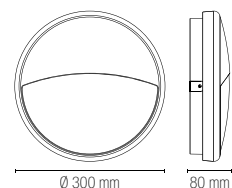

Doppio sistema di installazione /
Double installation system