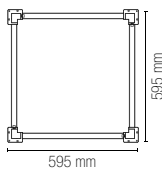

LED-PANEL-60X60-FR
8031414897643

colour temp. CCT
5000 lm

lumen

watt 40W
beam angle 120°
pf 0.90
590 x 590 mm