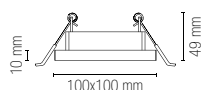

Portalampada incluso /
Lampholder included