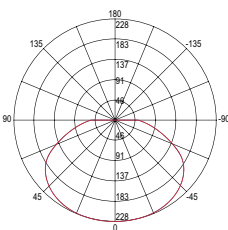

Fotometria del prodotto / Photometric curve

LED-HUBLOT-HELP