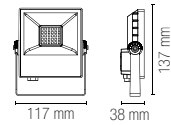

AXEL

LED-AXEL-10-BCO
8031414918744

	colour temp.	colour
lumen	1100 lm	
watt		10W
beam angle		100°
pf		-

LED-AXEL-20-BCO
8031414918751

	colour temp.	colour
lumen	2200 lm	
watt		20W
beam angle		100°
pf		-

LED-AXEL-50-BCO
8031414918768

	colour temp.	colour
lumen	5500 lm	
watt		50W
beam angle		100°
pf		0.90

Fotometria del prodotto / Photometric curve