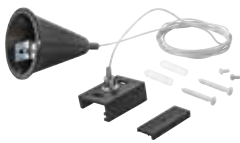

LED-RAIL-S-1,5-DA-NER
8031414926398

Sistema sospensione 1,5 m per binari nero.

Black suspension 1,5 m for track rail.