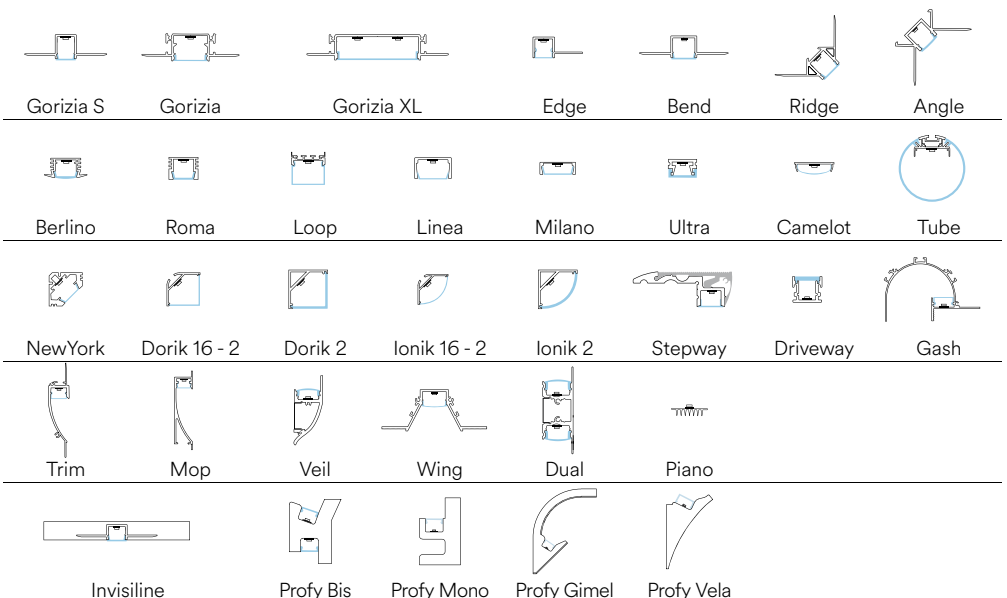

Recommended Profiles p. 336 to p. 397