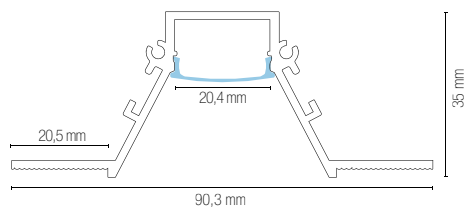

PROFILO STRIP LED / PROFILES AND STRIP LED

In.tec light