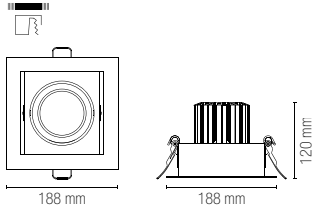

INC-APOLLO-1X45M

8031440360784

lumen

4500 lm

watt 1 × 45W

beam angle 40°

pf 0.90

175 × 175 mm