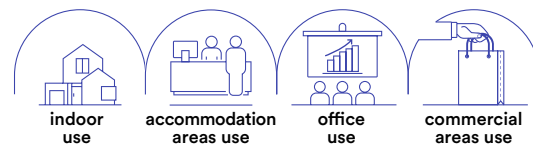

INC-GOBLET-R
8031414882960

1 x GU10 MAX 35W
Ø 75 mm

INC-GOBLET-Q
8031414882977

1 x GU10 MAX 35W
Ø 75 mm

Portalampana incluso /
Lampholder included

Lampadina non inclusa /
Light bulb not included

SHADOW

Incasso con struttura in gesso verniciabile e portalampade incluso.
Gypsum downlight paintable and lamp holder included.