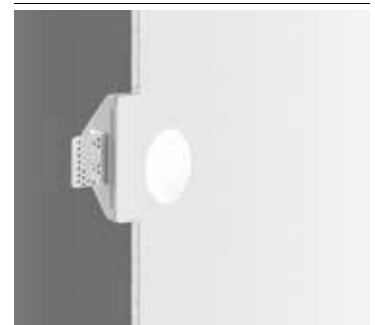

1 x MINI GU10 MAX 35W
bulb size \varnothing 34 mm
105 x 105 x 12 mm

Staffa regolabile /
Adjustable bracket

Portalampana incluso /
Lampholder included

Lampadina non inclusa /
Light bulb not included

I-ARIEL-QL1-BOX
8031414868360