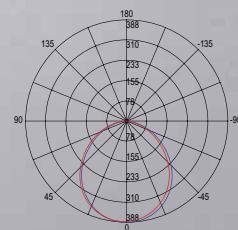

LED-TAURUS-200