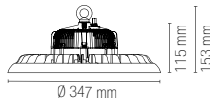

LED-AVATAR-200 8031414903757	colour temp.
lumen	30000 lm
watt	200W
beam angle	90°
pf	0.90