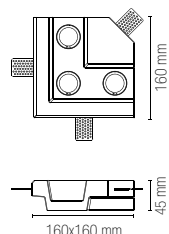

Portalamпада incluso /
Lampholder included

Lampadina non inclusa /
Light bulb not included