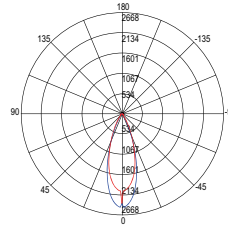

Fotometria del prodotto / Photometric curve

INC-APOLLO-1X10