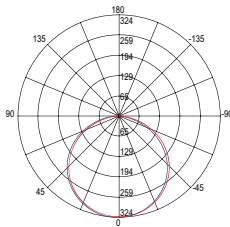

Fotometria del prodotto / Photometric curve

misura taglio /
cut size