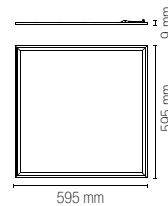

Materiale
alluminio,
diffusore in acrilico

Colore
bianco

Driver
incluso

Dimmer
dimmerabile
con radiocomando
incluso

Material
aluminum,
acrylic diffuser

Colour
white

Driver
included

Dimmer
dimmable with radio
frequency remote control
included

PANEL RGB

Pannello a LED con struttura in alluminio, diffusore in acrilico e finitura in bianco. Sistema di variazione colorazione luce RGB e luce bianca, con radiocomando incluso.
LED panel with aluminum structure, acrylic diffuser and white finish. RGB and natural white light adjustable with radio frequency remote control included.

LED-PANEL-60x60-RGBW
8031414861064

colour temp. | colour
RGB + 4000K
4150 lm

watt	40W
beam angle	120°
pf	0.90
	590 x 590 mm

Materiale
alluminio,
diffusore in PMMA

Colore
bianco

Temperatura colore
4000K

Driver
incluso

Material
aluminum,
PMMA diffuser

Colour
white

Colour temperature
4000K

Driver
included

PANEL IP65

Pannello LED UGR<19 e IP65.
LED panel UGR<19 and IP65.

LED-PANEL-60X60-IP65
8031414876303

colour temp. | colour
3240 Lm

watt	36W
beam angle	120°
pf	0.90
	590 x 590 mm

Accessorio incluso /
Included accessory

Telecomando incluso /
Remote control included

Fotometria del prodotto /
Photometric curve

Fotometria del prodotto /
Photometric curve