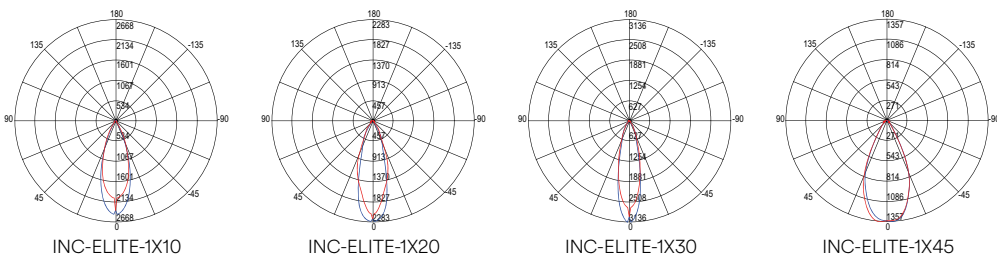

Fotometria del prodotto / Photometric curve