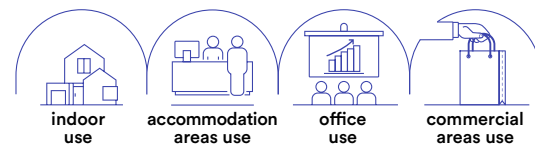

SNIPER

Faretto da incasso con struttura in fibre di plastica e punto luce orientabile.

Recessed spotlight with plastic fibre structure and adjustable light point.