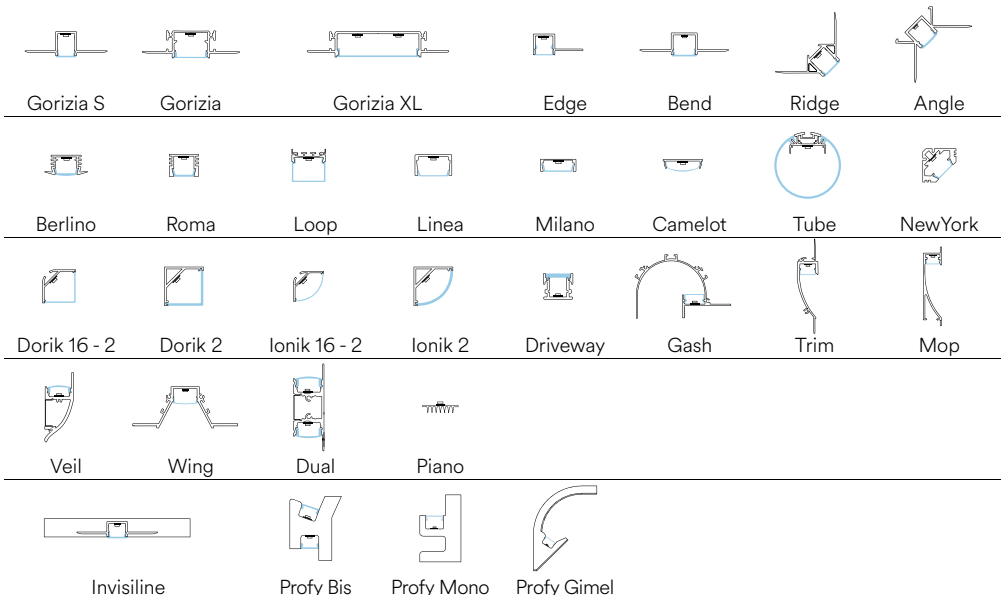

Fotometria del prodotto / Photometric curve

Recommended Profiles p. 336 to p. 397

PROFILI E STRIP LED / PROFILES AND STRIP LED

In.tec light

STRIP24V 5050 60

EASY
DOMOTICA

Rotolo 5 metri strip led.
Roll 5 meters strip-led.