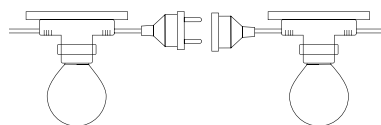

END-TO-END

easy connection / max 1000W