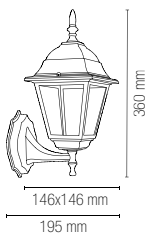

colour

LANT-ROMA/AP1A-S
8031435921235

1 x E27 MAX 60W