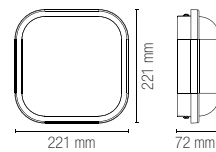

Doppio sistema di installazione / Double installation system