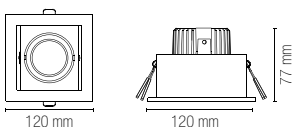

INC-APOLLO-1X10C 8031440360623	colour temp.	colour
lumen	1000 lm	
INC-APOLLO-1X10M 8031440360630	colour temp.	colour
lumen	1000 lm	
watt	1 × 10W	
beam angle	40°	
pf	-	
	100 × 100 mm