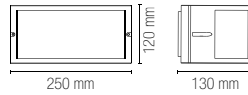

I-AUSTIN-AP SIL
8031414862429

colour

1 x E27 MAX 42W

Lampadina non inclusa /
Light bulb not included