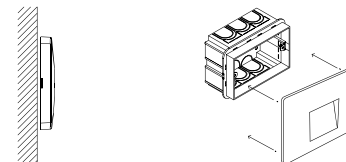

**Doppio sistema di fissaggio /
Double fixing system**

fissaggio a muro /
wall fixing

fissaggio su cassetta 503 /
fixing on box 503
non inclusa / not included