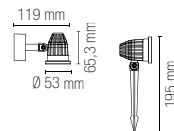

colour temp.	colour
LED-PEG-9C-NER 8031414889600 lumen		
LED-PEG-9M-NER 8031414895403 lumen		
watt	9W	
beam angle	60°