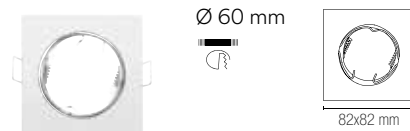

INC-REFLEX-Q-SF1 NER
8031414885053

INC-REFLEX-Q-SF1 NIK
8031414861545