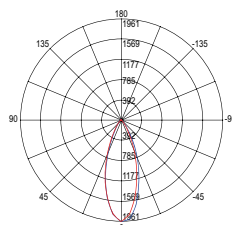

Fotometria del prodotto / Photometric curve

LED-WALK-Q7