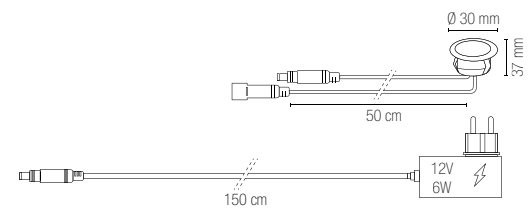

LED-RIDER-R6-RGB

8031439871260

lumen

colour temp.

RGB

watt	6 × 0,6W
driver	12V 6W DC
beam angle	120°
pressure loads	max 100 kg
	Ø 23 mm