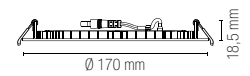

INC-SLIM-8CCT
8031414892310
lumen

colour temp.	colour

780 lm

watt	8W
beam angle	120°
	Ø 110 mm

INC-SLIM-12CCT
8031414892280
lumen

colour temp.	colour

1260 lm

watt	12W
beam angle	120°
	Ø 160 mm

INC-SLIM-18CCT
8031414892297
lumen

colour temp.	colour

1980 lm

watt	18W
beam angle	120°
	Ø 205 mm

INC-SLIM-24CCT
8031414892303
lumen

colour temp.	colour

2700 lm

watt	24W
beam angle	120°
	Ø 220 mm

Fotometria del prodotto / Photometric curve