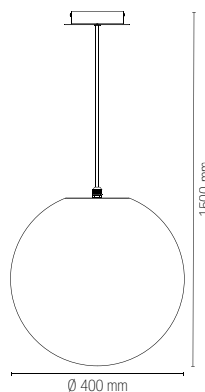

Lampadina non inclusa /
Light bulb not included