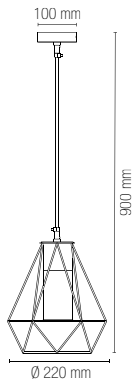

Lampadina consigliata /
Suggested light bulb

Lampadina non inclusa /
Light bulb not included

LANT-MANDALA/S1
8031414870684

1 x E27 MAX 60W

colour

LANT-MANDALA/AP
8031414862641

1 x E27 MAX 60W

colour