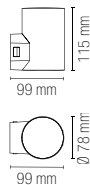

colour temp.	colour
LED-W-POLO-R2-BCO 8031414889631		
lumen	1960 lm	
LED-W-POLO-R2-NER 8031414889648		
lumen	1960 lm	
watt	2 × 8W	
beam angle	↓ 60° + 60° ↑