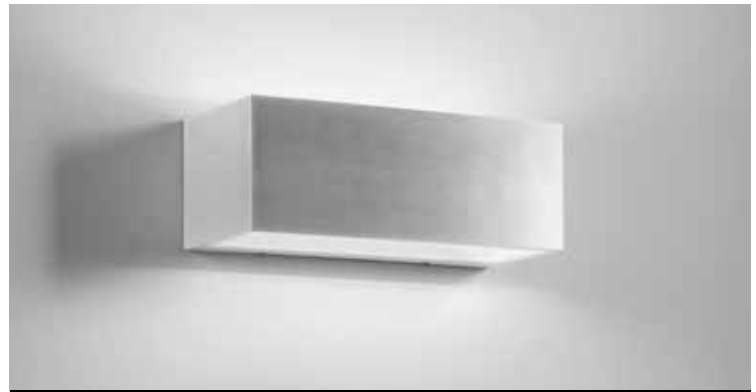

colour temp.	colour
LED-W-TWIN-M BCO 8031414863969 lumen		
	2150 lm	
LED-W-TWIN-M ANT 8031414863693 lumen		
	2150 lm	
LED-W-TWIN-M NIK 8031414863990 lumen		
	2150 lm	

watt 18W
beam angle ↓ 90° + 90° ↑

	colour temp.	colour
LED-W-TWIN-XL BCO 8031414863716 lumen		
	4260 lm	
LED-W-TWIN-XL ANT 8031414863686 lumen		
	4260 lm	
LED-W-TWIN-XL NIK 8031414864362 lumen		
	4440 lm	

watt 35W
beam angle ↓ 90° + 90° ↑