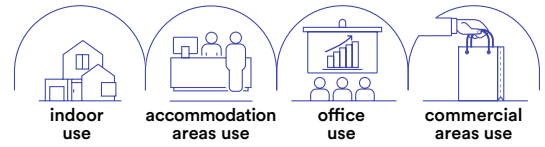

TUBO

Sospensioni tubolari a LED per sistema Davinci con struttura in alluminio pressofuso.

LED tubular suspensions for Davinci system with die-cast aluminum structure.

Materiale

corpo in alluminio pressofuso

Colore

bianco opaco
nero opaco
oro

Temperatura colore

3000K / 4000K

Driver

DC48V non incluso

Material

aluminum
die cast body

Colour

matt white
matt black
gold

Colour temperature

3000K / 4000K

Driver

DC48V not included

	colour temp.	colour
DAVINCI-W-S35C 8031414894093 lumen		
DAVINCI-W-S35M 8031414894109 lumen		
DAVINCI-S35C 8031414878390 lumen		
DAVINCI-S35M 8031414878406 lumen		
DAVINCI-G-S35C 8031414894116 lumen		
DAVINCI-G-S35M 8031414894123 lumen		
watt	3W	
beam angle	24°	

	colour temp.	colour
DAVINCI-S60C 8031414878680 lumen		
DAVINCI-S60M 8031414878659 lumen		
watt	5W	
beam angle	24°	

Fotometria del prodotto / Photometric curve