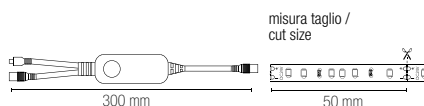

watt/m

8W

led/m

60

Accessori inclusi / Included accessories

Driver + Telecomando + accessori Wi-Fi /
Diver + Remote control + Wi-Fi accessories

Control system easy installation

Smart
Intec
WIFI