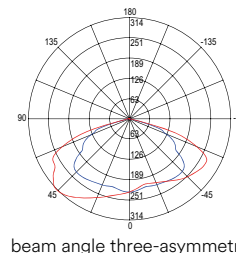

Fotometria del prodotto / Photometric curve