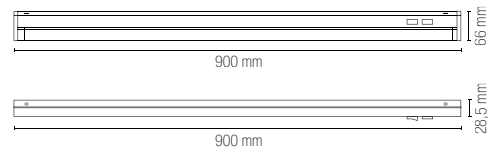

LEDBAR-MOVIE-L

8031414866441

lumen

	colour temp.	colour
1200 lm		

watt	11W
beam angle	120°