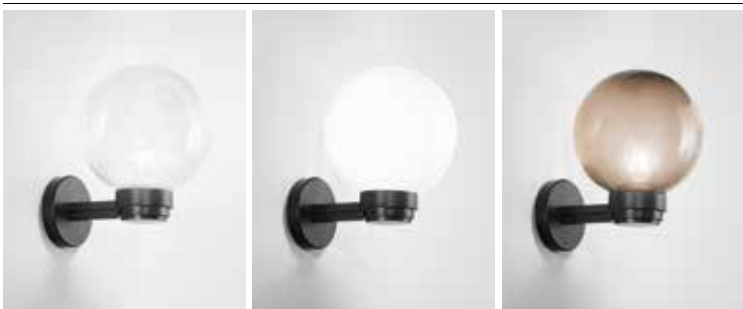

colour
I-POLLY-AP-TR 8031414889105	
I-POLLY-AP-BCO 8031414889389	
I-POLLY-AP-GR 8031414889099	
1 x E27 MAX 20W