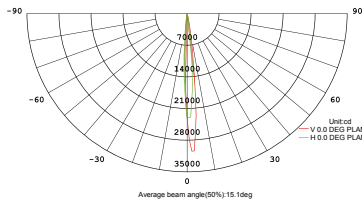

LED-WALLWASHER-18
8031440359559

lumen

watt 18 × 2W
beam angle 45°