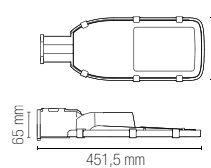

LED-HIGHWAY-100

8031414877041

lumen

colour temp.	colour
14000 lm	

watt	100W
beam angle	135° x 80°
pf	0.90