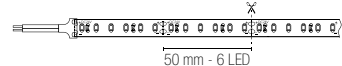

STRIP24V FOOD

EASY
DOMOTICA

Rotolo 5 metri strip led.
Roll 5 meters strip-led.

Driver p. 843-852
Controller p. 854-857

Materiale
kapton con
rivestimento
in silicone

Temperatura colore
2000K / 2600K / 5400K

Driver
DC24V

tensione costante
non incluso

Durata e on/off

50.000h
>25.000 on/off

Material
kapton
with silicone
cover

Colour temperature
2000K / 2600K / 5400K

Driver
DC24V

constant voltage
not included

Life time and on/off

50.000h
>25.000 on/off

Illuminazione per generi alimentari /
Food lighting

STRIP24V-2835-120MT

8031414925681

lumen/m

total lumen

colour
temp.

1800 lm

9000 lm

STRIP24V-2835-120BR

8031414925704

lumen/m

total lumen

1980 lm

9450 lm

STRIP24V-2835-120FS

8031414925698

lumen/m

total lumen

1980 lm

9900 lm

light source

SMD 2835

watt/m

18W

led/m

120

Fotometria del prodotto / Photometric curve

misura taglio /
cut size

Recommended Profiles p. 336 to p. 397

PROFILI E STRIP LED / PROFILES AND STRIP LED

In.tec light