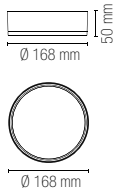

LED-KLIO-R21 8031440363594	colour temp.	colour
	4600 lm	
watt	36W	
beam angle	120°	
pf	0.90