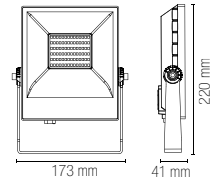

LED-AXEL-30-SIL

8031414918690

lumen

colour temp. | colour

3300 lm

watt	30W
beam angle	100°
pf	0.90