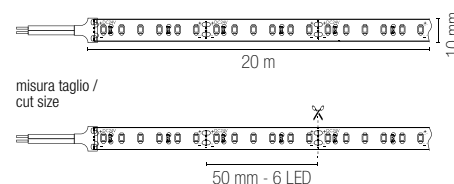

Fotometria del prodotto / Photometric curve