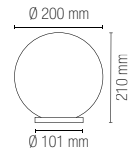

colour
I-POLLY-G25-TR 8031414889167	
I-POLLY-G25-BCO 8031414889143	
I-POLLY-G25-GR 8031414889150	
1 x E27 MAX 20W