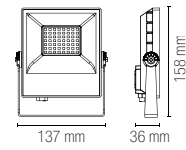

LED-AXEL-10-SIL

8031414918676

lumen

colour temp. | colour

1100 lm

watt	10
beam angle	100°
pf	-

LED-AXEL-20-SIL

8031414918683

lumen

colour temp. | colour

2200 lm

watt	20W
beam angle	100°
pf	-

LED-AXEL-30-SIL

8031414918690

lumen

colour temp. | colour

3300 lm

watt	30W
beam angle	100°
pf	0.90

LED-AXEL-50-SIL

8031414918706

lumen

colour temp. | colour

5500 lm

watt	50W
beam angle	100°
pf	0.90

Fotometria del prodotto / Photometric curve