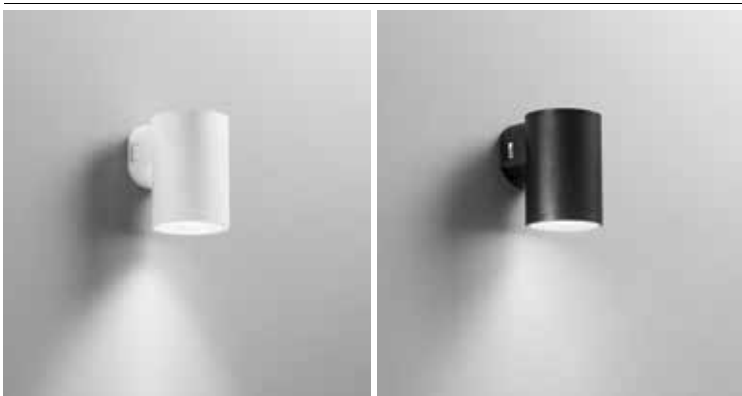

colour temp.	colour
LED-W-POLO-R1-BCO 8031414889617		
lumen	980 lm	
LED-W-POLO-R1-NER 8031414889624		
lumen	980 lm	
watt	8W	
beam angle	60°