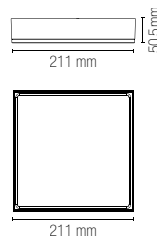

LED-KLIO-Q40C 8031414875702	colour temp.	colour
	7800 lm	
LED-KLIO-Q40 8031414868070	colour temp.	colour
	7800 lm	
watt	64,8W	
beam angle	120°	
pf	0.90