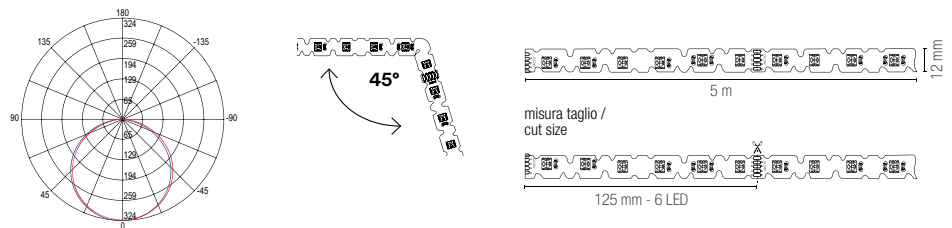

8031414878819

lumen/m

light source	SMD 5050
watt/m	10W
led/m	48

Fotometria del prodotto / Photometric curve

Recommended Profiles p. 336 to p. 397

STRIP24V 5050 RGB CCT

EASY
DOMOTICA

Rotolo 5 metri strip led.
Roll 5 meters strip-led.