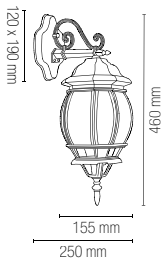

colour

1 x E27 MAX 60W

colour

1 x E27 MAX 60W

colour

1 x E27 MAX 60W

colour

3 x E27 MAX 60W