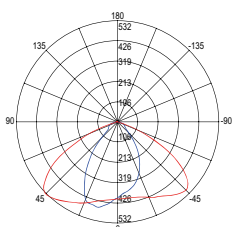

LED-HIGHWAY-50