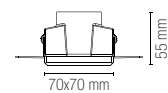

INC-STARRY-R1

8031414884452

Ø 75 mm

INC-STARRY-Q1

8031414884469

75 x 75 mm