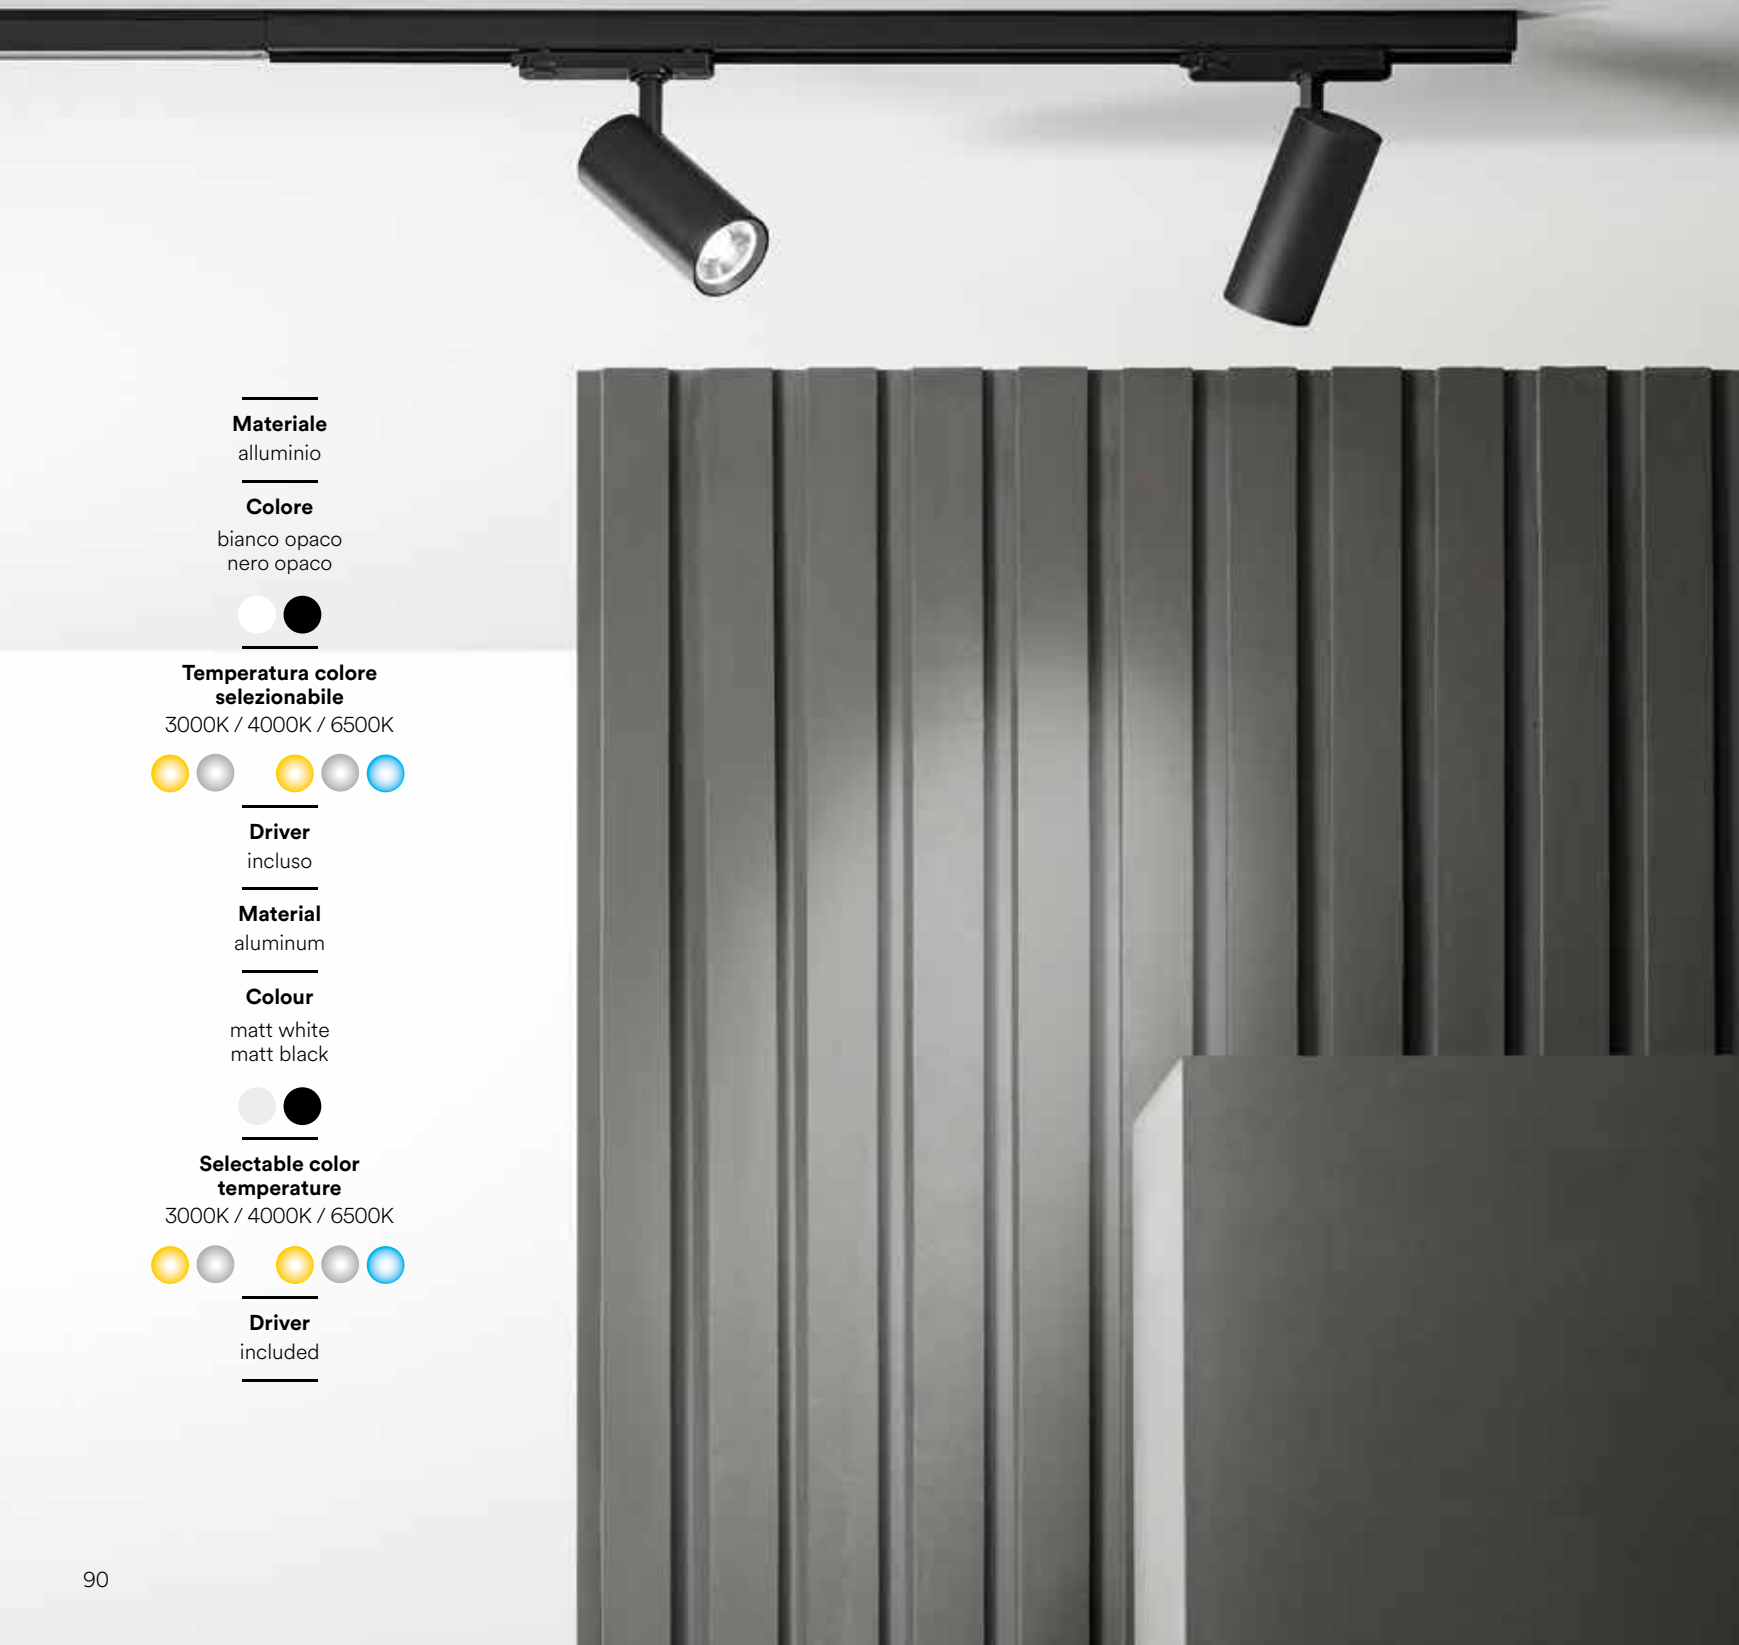

LED-JET ALTO LUMEN 20W

LED-JET ALTO LUMEN 30W

LED-JET ALTO LUMEN 40W

Trifase / Three-phase

JET

Proiettore a binario in alluminio con adattatore trifase.
Aluminum track spotlight with three-phase adapter.

Materiale
alluminio