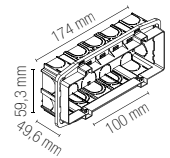

scatola derivazione 506L
506L junction box
non inclusa / not included