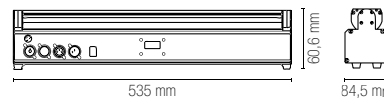

Tempo di ricarica /
Charging time

Durata accensione /
Ignition duration

Modalità auto /
Auto mode

Modalità canali /
Channel mode

Modalità automatiche
tramite tasto /
Automatic modes
via push-button

Control mode

**Ricarica completa in 5 ore /
Full recharge in 5 hours**

**RGBW+UV con la luminosità al massimo 3 ore /
RGBW+UV with maximum brightness 3 hours**

**7 ore monocromatico più di 20 ore /
7 hours monochrome more than 20 hours**

**6/11 DMX channel - 16.7 milioni di combinazioni colori /
6/11 DMX channels - 16.7 million color combinations**

**Cambio colore colore stroboscopico, dimmerazione colore
cambio colore graduale, cambio colori a step /
Color change, strobe color, color dimming,
gradual color change, step color change**

**DMX512, master/slave, auto, sound active/ Wireless DMX,
WiFi mobile phone APP control**

Accessori inclusi / Included accessories

Accessori Wi-Fi /
Wi-Fi accessories

13200 mAh
Batteria ricaricabile, non sostituibile /
Rechargeable battery, non replaceable

Control system easy installation

**Smart
WIFI**

**ALEXA e
GOOGLE HOME
voice control**