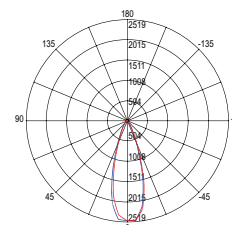

LED-WALK-Q11