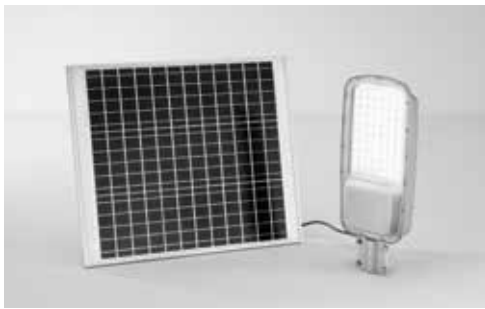

LED-RADIUS-15C-SOLAR

8031414917006

lumen

colour temp. colour

2100 lm

LED-RADIUS-15M-SOLAR

8031414917013

lumen

2100 lm

watt 48W
beam angle 80° x 140°
pf 0.90