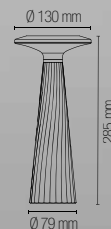

colour temp.	colour
LED-BRIO-BCO 8031414889594 lumen		
LED-BRIO-NER 8031414889587 lumen		
watt	2,5W