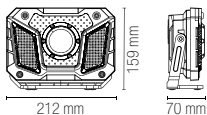

LED-BULL-10

8031414917150

lumen

colour temp.

1000 lm

colour

watt

10W

beam angle

90°

switch DIMMER 25% 50% 70% 100% OFF