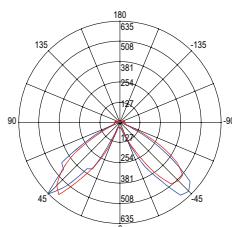

Fotometria del prodotto / Photometric curve

LED-STEP24V-R1C

LED-STEP24V-R1M

LED-STEP24V-R4C

LED-STEP24V-R4M

Accessori inclusi /
Included accessories

x1
Cavo 1 m /
1 m cable

WALK