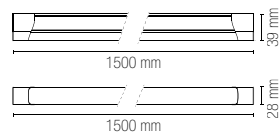

8031414875405

lumen

2300 lm

watt

24W

beam angle

120°

**Accessori inclusi /
Included accessories**