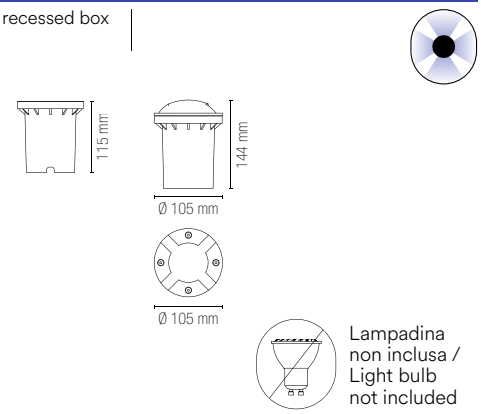

colour	recessed box
I-HUMMER-R4 8031414877249	
I-HUMMER-R4-ANT 8031414895854	
I-HUMMER-R4-BRO 8031414893225	
1 x GU10 MAX 35W	
pressure loads	max 500 kg