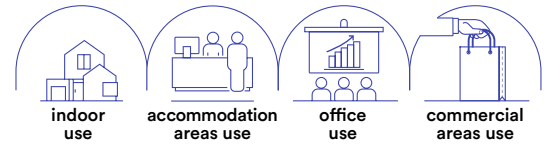

ENTITY-RING-ORO
8031414883806

1 x GU10 MAX 35W

colour

Staffa regolabile /
Adjustable bracket

Portalamпада incluso /
Lamp holder included

Lampadina non inclusa /
Light bulb not included

GOBLET

Incasso con struttura sporgente in gesso verniciabile e portalampane incluso.
Gypsum prominent down light paintable and lamp holder included.