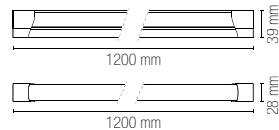

LEDBAR-T8-120

8031414875399

lumen

1700 lm

watt

18W

beam angle

120°