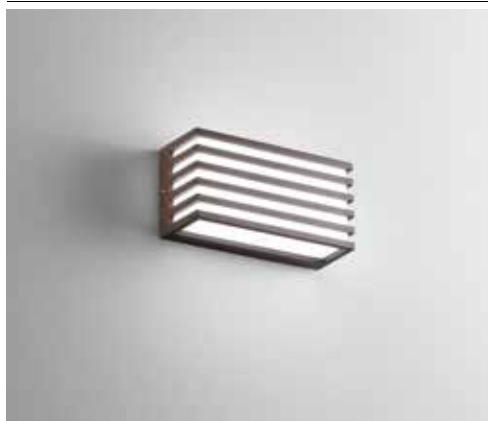

LED-W-DUKROT-BRO 8031414918607	colour temp.	colour
lumen	1440 lm	
watt	12W	
beam angle	180°