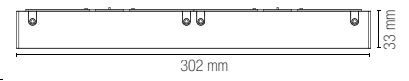

UGR <19

DAVINCI-LINE30C-UGR

8031414878321

lumen

colour temp.

1200 lm

colour

DAVINCI-LINE30M-UGR

8031414878338

lumen

1200 lm

watt	10W
beam angle	30°

DAVINCI-LINE30C

8031414878260

lumen

colour temp.

1150 lm

colour

DAVINCI-LINE30M

8031414878277

lumen

1150 lm

watt	10W
beam angle	110°

DAVINCI-LINE60C

8031414878284

lumen

colour temp.

2300 lm

colour

DAVINCI-LINE60M

8031414878291

lumen

2300 lm

watt	20W
beam angle	110°

DAVINCI-LINE90C

8031414878666

lumen

colour temp.

3450 lm

colour

DAVINCI-LINE90M

8031414878635

lumen

3450 lm

watt	30W
beam angle	110°

DAVINCI-LINE120C

8031414878642

lumen

colour temp.

4600 lm

colour

DAVINCI-LINE120M

8031414878611

lumen

4600 lm

watt	40W
beam angle	110°