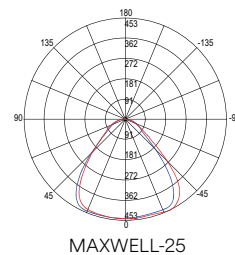

Fotometria del prodotto / Photometric curve

watt 25W
beam angle 90°