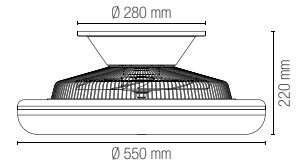

Fan material
7 trasparent
thermoplastic blades

Fan characteristics
7 ultra-silent
blades unidirectional
rotation

Driver
included

technical information

ALISEO

LED-ALISEO-INT 8031414873661

	colour temp.	colour
	CCT	
lumen	4450 lm	
led	40W 220-240V - 50/60Hz	
fan	34W 220-240V - 50/60Hz	
beam angle	120°	
potenza ventilatore / fan power	AC 34W 900rpm 1050rpm 1200rpm	
volume aria / air volume	25 m ³ min.	
livello sonoro / sound level	48 dB	