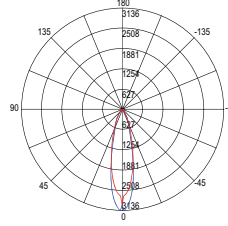

INC-APOLLO-1X30