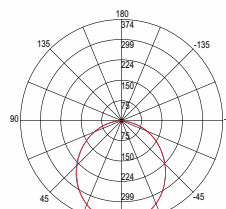

LED-KLIO-R17
LED-KLIO-Q17