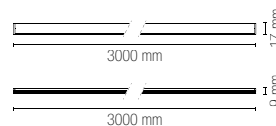

LEDBAR-UNIX-300

8031414870738	
lumen	6580 lm
watt	60W
beam angle	120°