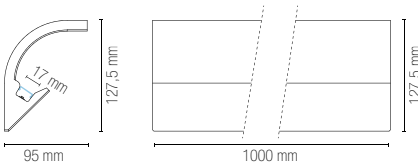

I-PROFY-VELA-L 8031414882403

Angolo L per profilo in gesso
per led, singola emissione,
anima alluminio e diffusore in PC /
Gypsum corner profile including
PC cover and aluminum