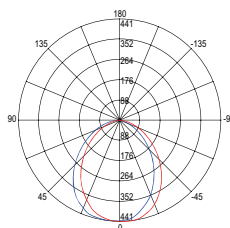

Fotometria del prodotto / Photometric curve

LED-AXEL/10W