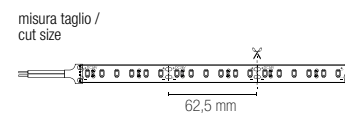

Fotometria del prodotto / Photometric curve