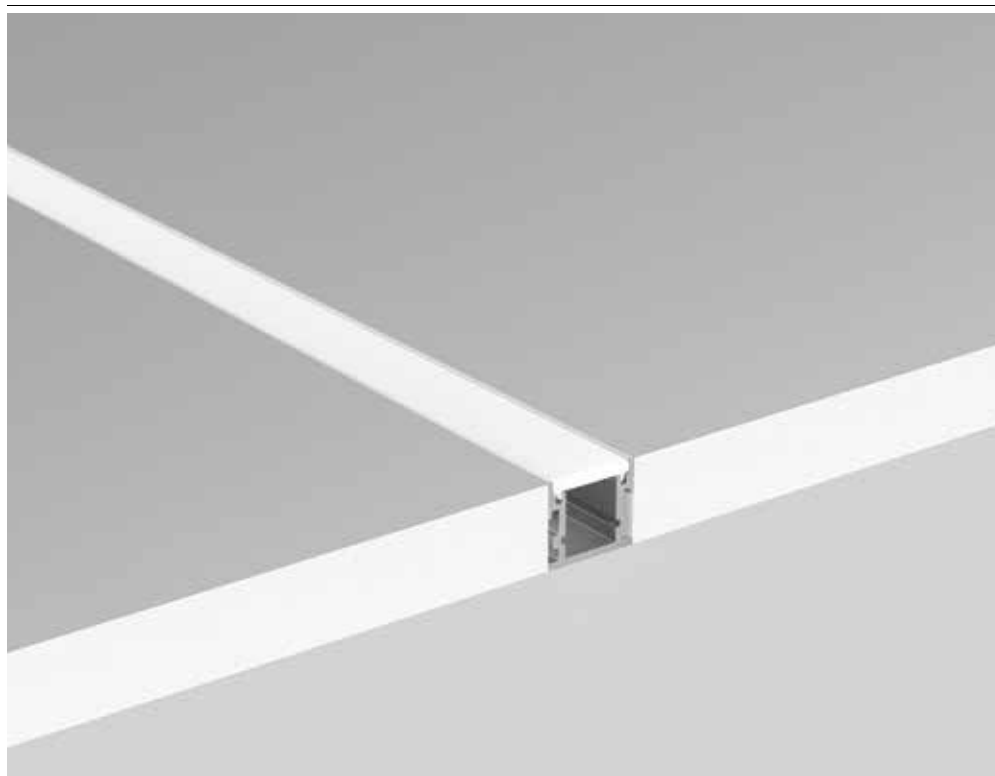

Installazione calpestabile ad incasso /
Walkable recessed installation

Strip LED non inclusa
vedi p. 398 a p. 435 /
LED strip not included
see p. 398 to p. 435

DRIVEWAY PROFILE

Profilo in alluminio a incasso carrabile,
tappi e staffe inclusi /
Driveway recessed aluminum profile,
caps and brackets included.