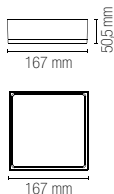

LED-KLIO-Q21 8031440363549	colour temp.	colour
	4600 lm	
watt	36W	
beam angle	120°	
pf	0.90