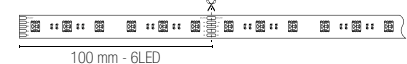

Fotometria del prodotto / Photometric curve

misura taglio /
cut size

Recommended Profiles p. 336 to p. 397

STRIP24V 5050 RGBW IP68

EASY DOMOTICA

Rotolo 5 metri strip led.
Roll 5 meters strip-led.

Driver p. 843-852
Controller p. 854-857