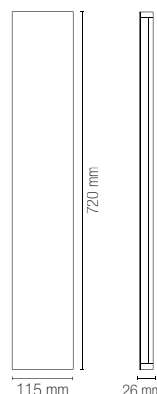

- **Materiale**
  alluminio

- **Colore**
  gofrato antracite
- ●

- **Temperatura colore**
  4000K
- ●

- **Driver**
  incluso

- **Material**
  aluminum

- **Colour**
  embossed anthracite
- ●

- **Colour temperature**
  4000K
- ●

- **Driver**
  included

Fascia a LED in alluminio in antracite gofrato.
Aluminum LED applique in embossed anthracite finish.

LED-RIBBON-42
8031414882335
lumen

colour temp.	colour
●	●
1600 lm	

watt	2 × 6W
beam angle	120°

LED-RIBBON-72
8031414882342
lumen

colour temp.	colour
●	●
2600 lm	

watt	2 × 10W
beam angle	120°