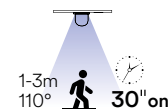

Funzioni sensore movimento

Motion sensor function

STRIP-TOUCH-W

8031414879359

Scheda pulsante touch per strip singolo colore input DC12V-24V output DC12V-24V 60/120W 5A max

Touch button card for single color strip DC12V-24V output DC12V-24V 60/120W 5A max