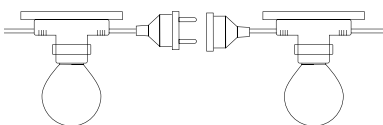

easy connection / max 1000W

colour

I-PICNIC-E14-BCO

8031414023745

I-PICNIC-E14

8031414862726

10 x E14 MAX 25W

Lampadina non inclusa / Light bulb not included