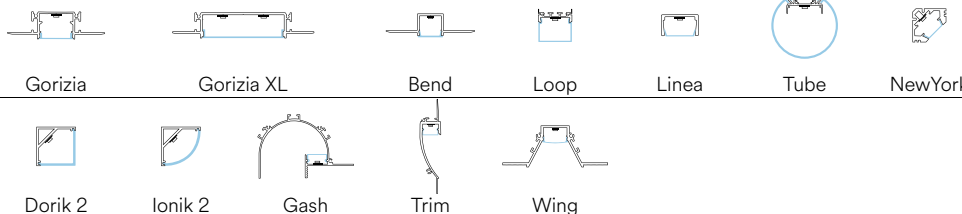

Recommended Profiles p. 336 to p. 397

In.tec light PROFILI E STRIP LED / PROFILES AND STRIP LED