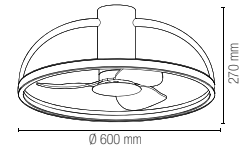

LED-HADLEY-NER
8031414919710

	colour temp.	colour
	CCT	
lumen	5250 lm	
led	40W 220-240V - 50/60Hz	
fan	11W 220-240V - 50/60Hz	
beam angle	120°	
potenza ventilatore / fan power	DC30W 6 velocità / speed	
volume aria / air volume	25 m³ min.	
livello sonoro / sound level	48 dB