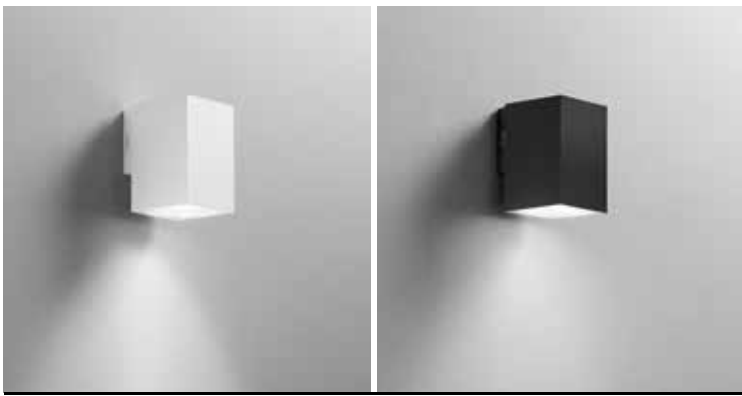

colour temp.	colour
LED-W-POLO-Q1-BCO 8031414889655		
lumen	980 lm	
LED-W-POLO-Q1-NER 8031414889662		
lumen	980 lm	
watt	8W	
beam angle	60°