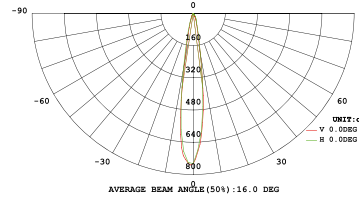

LED-IRIDE-3P
8031440358101
lumen

colour temp. | colour
RGB

LED-IRIDE-3P-BCO
8031440359719
lumen

colour temp. | colour
240 lm

watt | 3 x 1W
driver | DC12/24V
beam angle | 45°

watt | 3 x 1W
driver | DC12/24V
beam angle | 30°

LED-IRIDE-9P
8031440358118
lumen

colour temp. | colour
RGB

LED-IRIDE-9P-BCO
8031440359702
lumen

colour temp. | colour
720 lm

watt | 9 x 1W
driver | DC12/24V
beam angle | 40°

watt | 9 x 1W
driver | DC12/24V
beam angle | 30°