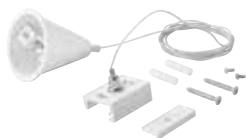

LED-RAIL-S-1,5-BCO
8031414918034

Sistema sospensione 1,5 m per binari bianco.

White suspension 1,5 m for track rail.