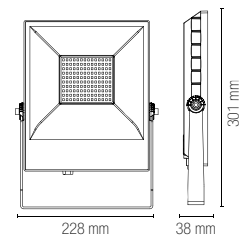

LED-AXEL-50-BCO
8031414918768

	colour temp.	colour
lumen	5500 lm	
watt		50W
beam angle		100°
pf		0.90