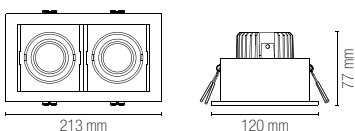

INC-APOLLO-2X10C 8031440360647	colour temp.	colour
lumen	2000 lm	
INC-APOLLO-2X10M 8031440360654	colour temp.	colour
lumen	2000 lm	
watt	2 × 10W	
beam angle	40°	
pf	-	
	190 × 100 mm