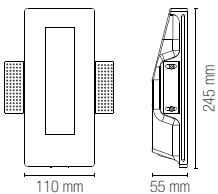

1 x MINI GU10 MAX 35W
bulb size $\varnothing$ 34 mm
115 x 250 x 12 mm

I-ARIEL-RM1
8031434121216

1 x MINI GU10 MAX 35W
bulb size $\varnothing$ 34 mm
125 x 185 x 12 mm