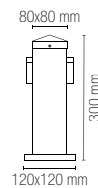

colour

I-STATION-E27-SC2
 8031414879571

colour

I-STATION-SC2
 8031414879564

Lampadina non inclusa /
 Light bulb not included

1 x E27 MAX 60W

Plug 2X max 15A 250V 2500W

Plug 2X max 15A 250V 2500W