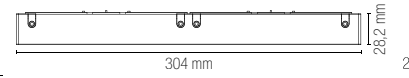

DAVINCI-LINE30M

8031414878277

lumen

1150 lm

watt	10W
beam angle	110°