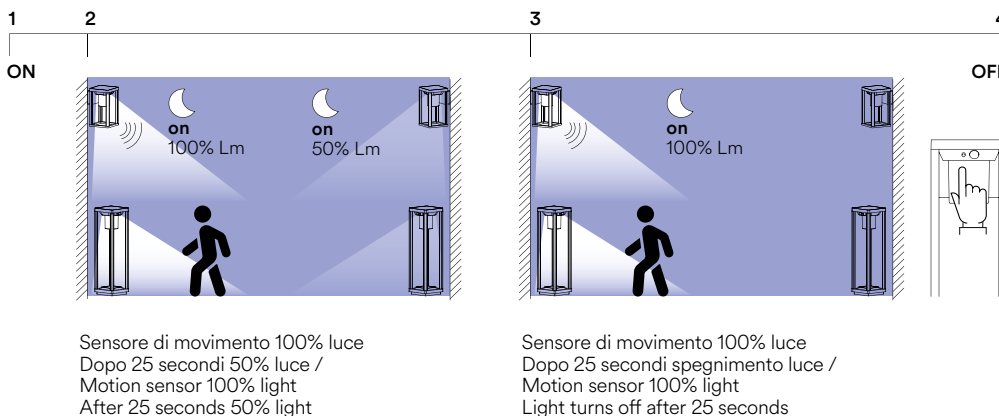

Accessori inclusi / Included accessories