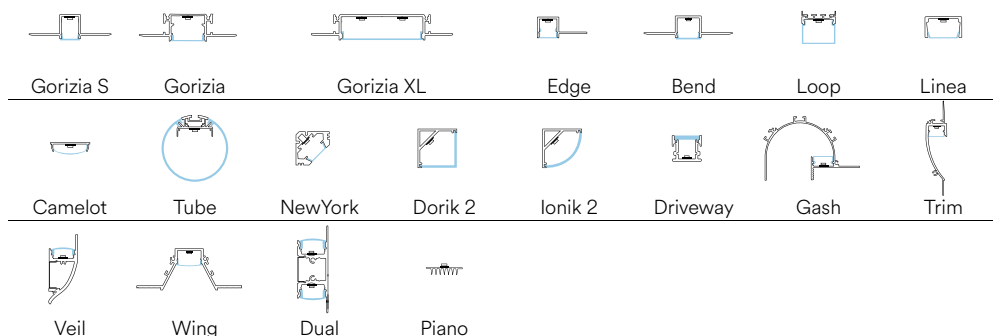

Fotometria del prodotto / Photometric curve

misura taglio / cut size

Recommended Profiles p. 336 to p. 397

PROFILI E STRIP LED / PROFILES AND STRIP LED

In.tec light

STRIP24V 5050 RGB

EASY
DOMOTICA

Rotolo 5 metri strip led.
Roll 5 meters strip-led.