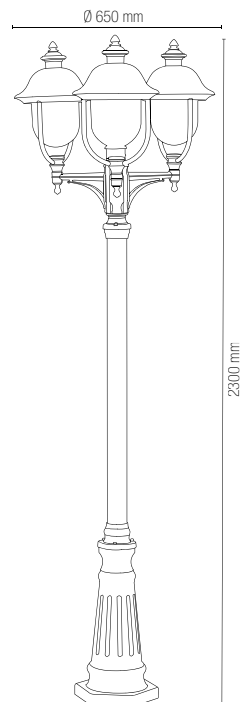

OUTDOOR APPLIQUE SOSPENSIONI E PALETTI CORRELATI / WALL SUSPENSION AND FLOOR LAMPS COMBINED

In.tec light