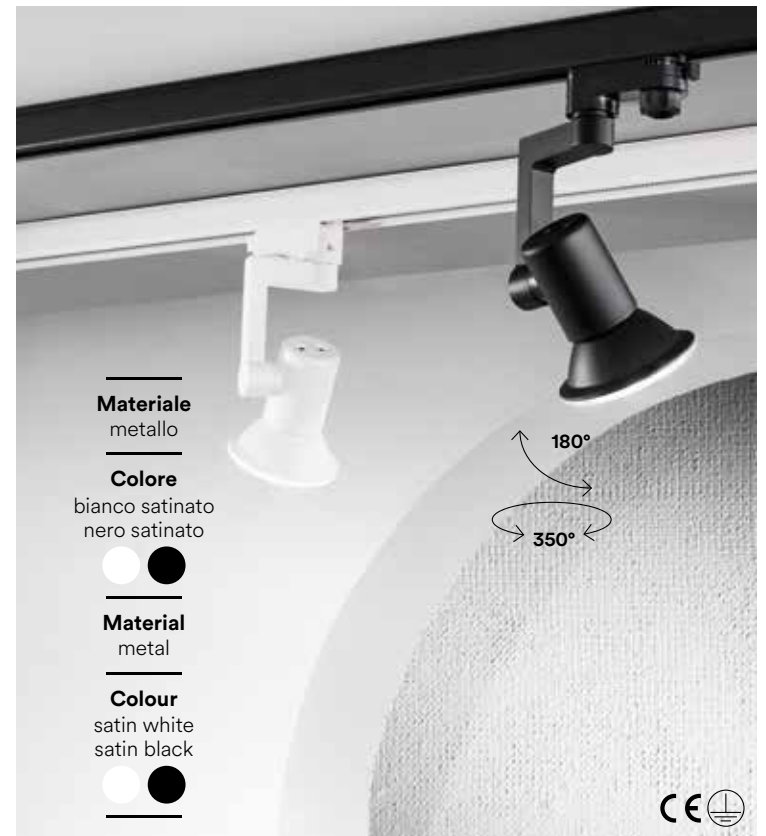

colour	
LED-EXPRESS 8031440360470		
LED-EXPRESS-B 8031414864676		

1 x E27 MAX 42W