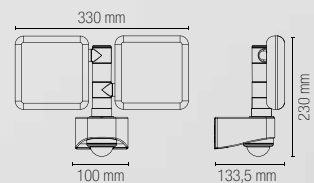

Accessori inclusi / Included accessories

Sensore di movimento regolabile / Adjustable motion sensor