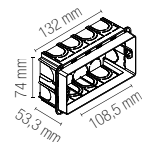

scatola derivazione 504
504 junction box
non inclusa / not included