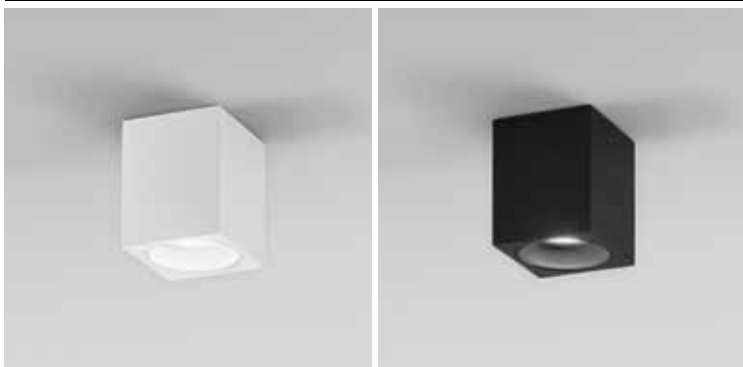

I-TOWN-Q BCO

8031414868155

I-TOWN-Q NER

8031414868148

colour

Lampadina non inclusa /
Light bulb not included

1 x GU10 MAX 35W