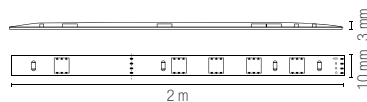

Materiale
kapton con
rivestimento in silicone

Material
kapton with
silicone cover

Temperatura colore
RGB

Colour temperature
RGB