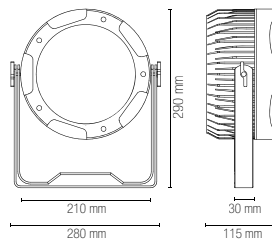

Tempo di ricarica /
Charging time

Durata accensione /
Ignition duration

Modalità auto /
Auto mode

Modalità canali /
Channel mode

Modalità automatiche
tramite tasto /
Automatic modes
via push-button

Control mode

**Ricarica completa in 5 ore /
Full recharge in 5 hours**

**RGBW+UV con la luminosità al massimo 3 ore /
RGBW+UV with maximum brightness 3 hours**

**7 ore monocromatico più di 20 ore /
7 hours monochrome more than 20 hours**

**6/11 DMX channel - 16.7 milioni di combinazioni colori /
6/11 DMX channels - 16.7 million color combinations**

**Cambio colore colore stroboscopico, dimmerazione colore
cambio colore graduale, cambio colori a step /
Color change, strobe color, color dimming,
gradual color change, step color change**

**DMX512, master/slave, auto, sound active/ Wireless DMX,
WiFi mobile phone APP control**

Accessori inclusi / Included accessories

Accessori Wi-Fi /
Wi-Fi accessories

13200 mAh
Batteria ricaricabile, non sostituibile /
Rechargeable battery, non replaceable

Control system easy installation

**Smart
WIFI**

**ALEXA e
GOOGLE HOME
voice control**