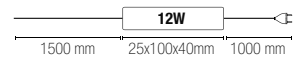

Accessori inclusi /
Included accessories