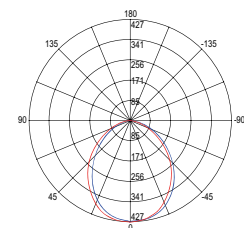

LED-AXEL/50W