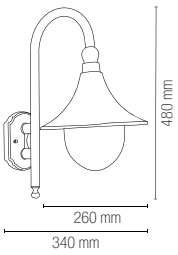

Lampadina non inclusa /
Light bulb not included