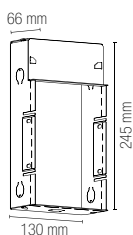

Cassa di derivazione opzionale
per fissaggio a parete in muratura
materiale alluminio /
Aluminum optional recess box
for brickwork recess installation

I-ARIEL-RS1-BOX
8031414868377

Cassa di derivazione opzionale
per fissaggio a parete in muratura
materiale alluminio /
Aluminum optional recess box
for brickwork recess installation