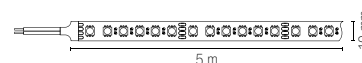

Fotometria del prodotto / Photometric curve