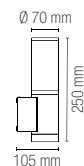

Materiale

alluminio

Colore

goffrato antracite

Temperatura colore

4000K

Driver

integrato

Material

aluminum

Colour

embossed anthracite

Colour temperature

4000K

Driver

built-in

LED-DISCOVERY-AP

8031414877836

lumen

colour temp.

1440 lm

colour

watt

13W

beam angle

360°

LED-DISCOVERY-P65

8031414877850

lumen

colour temp.

1440 lm

colour

watt

13W

beam angle

360°

LED-DISCOVERY-HUB

8031414877867

lumen

colour temp.

1440 lm

colour

watt

13W

beam angle

360°

Plug 2X max 15A 250V 2500W