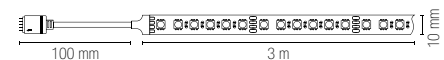

Control system easy installation