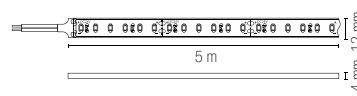

Fotometria del prodotto / Photometric curve

misura taglio /
cut size