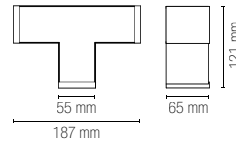

colour temp.	colour
LED-NEXT-W-T 8031414921768 lumen		
	800 lm	
LED-NEXT-B-T 8031414921751 lumen		
	800 lm	
watt	10W	
beam angle	100°	
pf	-