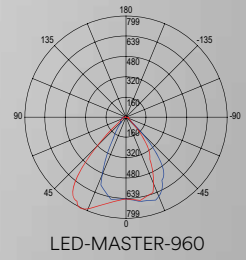

colour temp.	colour
LED-MASTER-960		
8031414862122		
lumen	129600 lm	
watt	960W	
beam angle	60° x 100°	
pf	0.90