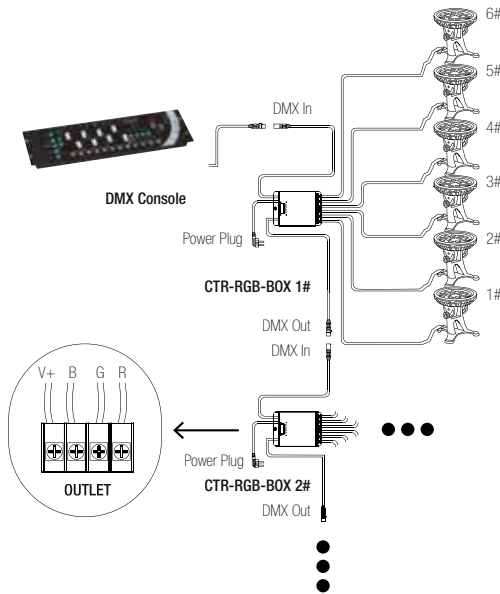

CONTROLLER-PRO-3

8031440358033

Controller Master 3 canali
per uso proiettori
in modalità EASY
IN 230V OUT DMX/XLR-3
2 canali IP20

Controller Master 3 channels
for flood in EASY MODE
IN 230V OUT DMX/XLR-3
2 channels IP20