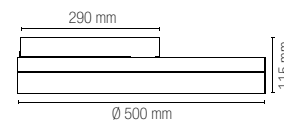

technical information

ESPERO

LED-ESPERO-FAN

8031414898992

	colour temp.	colour
	CCT	
lumen	4800 lm	
led	30W 220-240V - 50/60Hz	
fan	22W 220-240V - 50/60Hz	
beam angle		120°
potenza ventilatore / fan power	DC22W 6 velocità / speed	
volume aria / air volume		20 m³ min.
livello sonoro / sound level		48 dB

NASHI

LED-NASHI-FAN

8031414899029

	colour temp.	colour
	CCT	
lumen	4800 lm	
led	30W 220-240V - 50/60Hz	
fan	22W 220-240V - 50/60Hz	
beam angle		120°
potenza ventilatore / fan power	DC22W 6 velocità / speed	
volume aria / air volume		20 m³ min.
livello sonoro / sound level		48 dB

Reverse system - DC motor

Control system easy installation

Regolazione velocità ventole /
Fan speed adjustment

Impostazione timer /
Timer setting

Regolazione intensità di luce (dimmer) /
Light intensity (dimmer)

Regolazione gradi kelvin /
Adjustable white