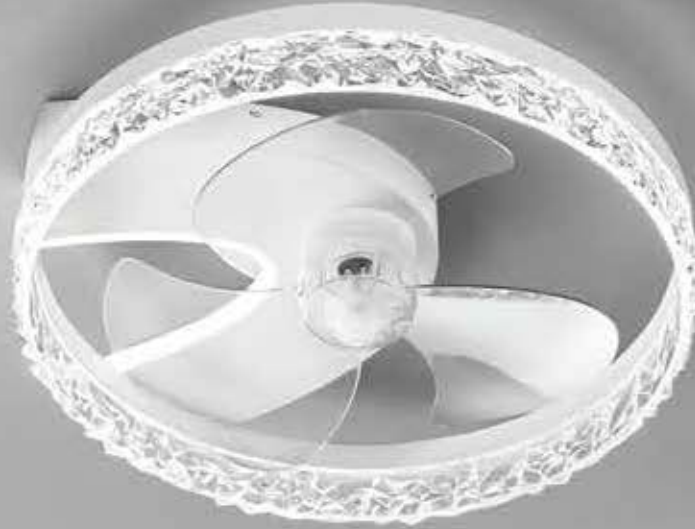

Plafoniera con ventilatore.
Ceiling lamp with fan.

Materiale

alluminio, acrilico

Temperatura colore

CCT

Materiale ventilatore

3 lame trasparenti
in termoplastica

Caratteristiche ventilatore

3 lame ultra
silenziose
rotazione bilaterale

Driver

incluso

Material

aluminum, acrylic

Colour temperature

3000K / 4000K / 6500K

Fan material

3 trasparent
thermoplastic blades

Fan characteristics

3 ultra-silent
blades
bidirectional rotation

Driver

included