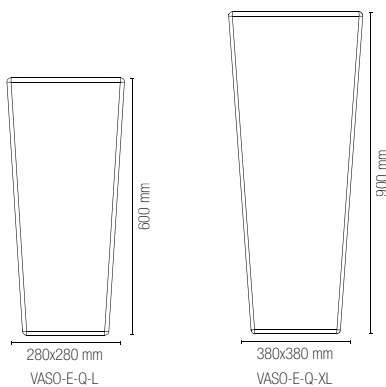

8031414868131

1 x E27 MAX 42W

I-GECO-VASO-E-R-L

8031414868513

I-GECO-VASO-E-R-XL

8031414868520

1 x E27 MAX 42W

Lampadina non inclusa /
Light bulb not included