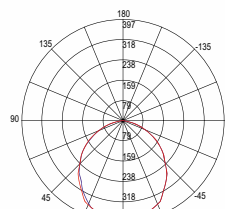

LED-KLIO-R21
LED-KLIO-Q21