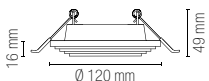

INC-SPETTRO-Q1
8031431541185

1 x GU10 MAX 35W

Ø 95 x 95 mm