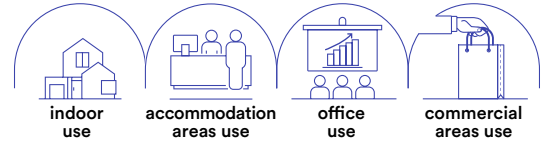

GLOW

Faretto da incasso BBC in PC.
BBC recessed spotlight in PC.