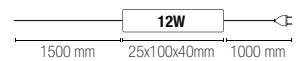

LEDBAR-UNIX-60

8031414864621	
lumen	1315 lm
watt	12W
beam angle	120°