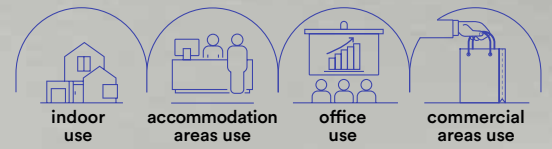

OUTSIDER

Faretto ad incasso antiriflesso con struttura in alluminio, finitura bianco opaco e bordatura interna nera. Luci spot con testa estraibile e orientabile a 350°.

Anti-glare recessed spotlight with aluminum structure, matt white finish and black inner border. Spot lights with pull-out head and adjustable to 350°.