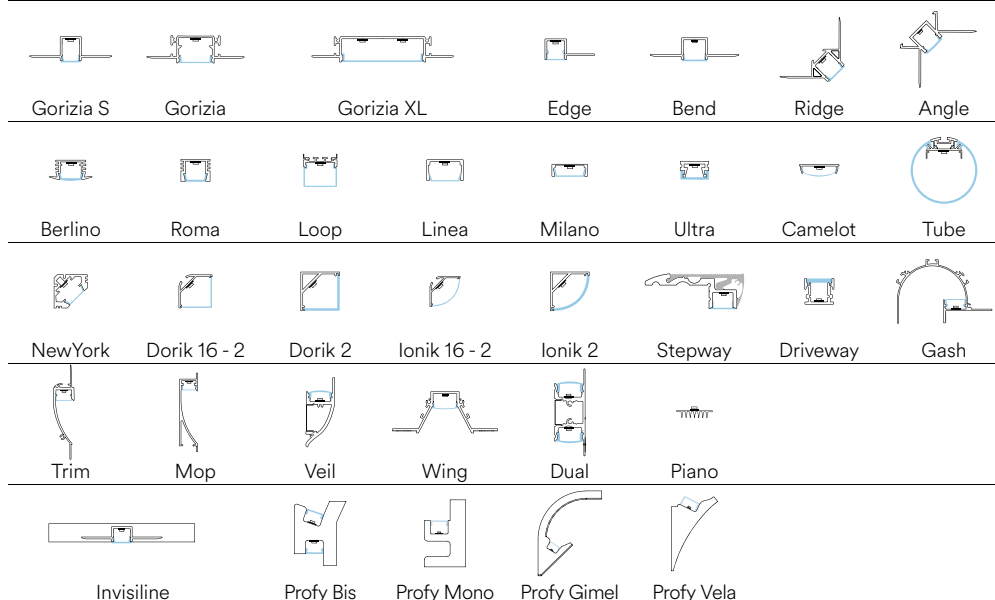

8031414925629
lumen/m

1980 lm

light source	SMD 2835
watt/m	18W
led/m	120

Fotometria del prodotto / Photometric curve

Recommended Profiles p. 336 to p. 397

STRIP24V R20 COB 480

EASY DOMOTICA

Rotolo 20 metri strip led.
Roll 20 meters strip-led.