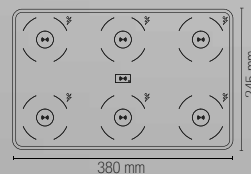

colour temp.	colour
LED-LIBERTY-BCO 8031414916078		
lumen	300 lm - 8h	
LED-LIBERTY-NER 8031414916085		
lumen	300 lm - 8h	
LED-LIBERTY-CR 8031414916092		
lumen	300 lm - 8h	
LED-LIBERTY-ORO 8031414916108		
lumen	300 lm - 8h	
watt	2W