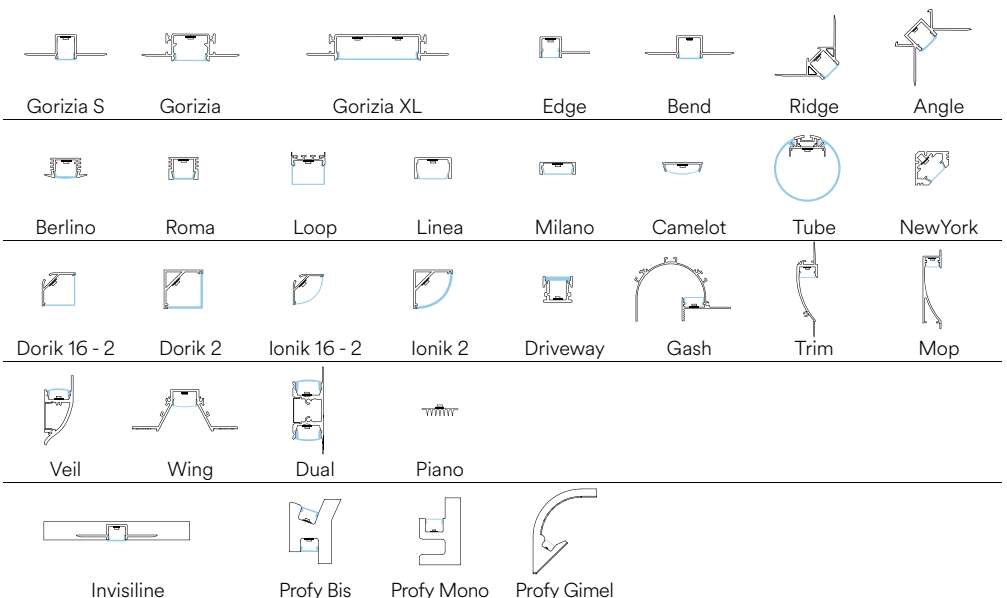

2050 lm
10250 lm

SMD 2835

10W

128

Fotometria del prodotto / Photometric curve

Recommended Profiles p. 336 to p. 397

STRIP24V FOOD

EASY
DOMOTICA