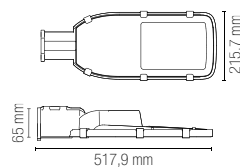

LED-HIGHWAY-150

8031414877058

lumen

colour temp.	colour
20000 lm	

watt	150W
beam angle	135° x 80°
pf	0.90

LED-HIGHWAY-ADAT

8031414877904

Adattatore 90° armature stradali highway imbocco palo 60 mm / 90° adapter 60 mm pole entry for street light

imbocco palo 60 mm / 60 mm pole entry

Fotometria del prodotto / Photometric curve