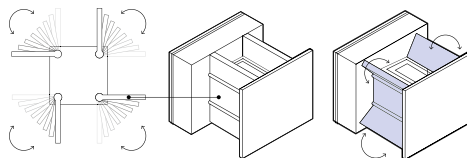

LED-W-DELTA-10-GR

8031414905836

lumen

colour temp. | colour

700 lm

watt 2 × 5W

beam angle ↓ 10°/120° + 10°/120° ↑

Luce biemissione con paratie regolabili indipendenti /
Bi-emission light with independent adjustable wings