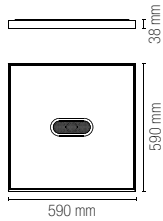

SPEAKER

2x5W connessione bluetooth 4.2 max 10 m /
2x5W bluetooth 4.2 connection max 10 m