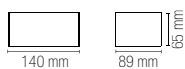

colour temp.	colour
LED-W-TWIN-S BCO 8031414863976 lumen		
LED-W-TWIN-S ANT 8031414863709 lumen		
LED-W-TWIN-S NIK 8031414863983 lumen		

watt 12W
beam angle ↓ 90° + 90° ↑