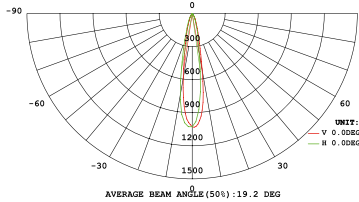

LED-IRIDE-18P
8031440358088
lumen

colour temp. | colour
RGB

LED-IRIDE-18P-BCO
8031440359689
lumen

colour temp. | colour
1620 lm

watt | 18 x 1W
driver | DC24V
beam angle | 40°

watt | 18 x 1W
driver | DC24V
beam angle | 30°