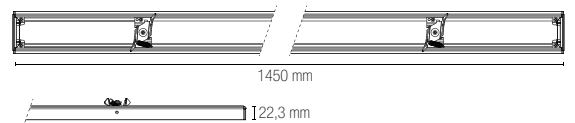

BUSBAR

Sistema blindosbarra lineare per installazione a sospensione e plafoniera.
Busways linear system bar for suspended installation and ceiling light.

BUSBAR-ST-NEST
8031414883943

Binario innesto
7 cavi per
alimentazione. Feed trunking
with 7 input wire.

BUSBAR-ST-END
8031414883950

Binario terminale
7 cavi con sistema
di connessione
multipla. Terminal track
rail 7 cables with
multiple connection
system.

BUSBAR-ST-144
8031414883967

Binario
intermedio 7 cavi
da 145 cm. Intermediate
trunking with 7
wire of 145 cm.

BUSBAR-ST-288
8031414883974

Binario
intermedio 7 cavi
da 290 cm. Intermediate
trunking with 7
wire of 290 cm.

BUSBAR-ST-L
8031414884087

Connettore a L
7 cavi. L connector
with 7 wires.

BUSBAR-ST-T
8031414884100

Connettore a T
7 cavi. T connector
with 7 wires.

BUSBAR-ST-X
8031414884094

Connettore a X
7 cavi. X connector
with 7 wires.

BUSBAR-ST-COVER
8031414883981

Cover di
alluminio bianco. White
aluminum cover.