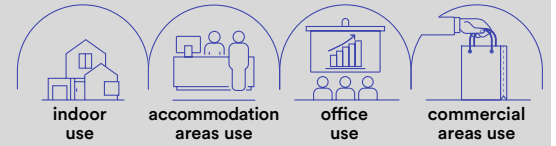

Fotometria del prodotto / Photometric curve

Recommended Profiles p. 336 to p. 397

In.tec light PROFILI E STRIP LED / PROFILES AND STRIP LED

STRIP24V 5050 RGBW

EASY
DOMOTICA

Rotolo 5 metri strip led.
Roll 5 meters strip-led.