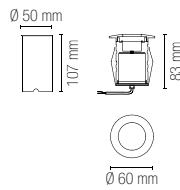

LED-IRIDE-R6

8031414868971

lumen

colour temp. | colour
RGB

recessed box

watt | 3 x 1W
driver | DC12/24V
beam angle | 15°