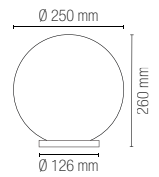

colour
I-POLLY-G30-TR 8031414889198	
I-POLLY-G30-BCO 8031414889174	
I-POLLY-G30-GR 8031414889181	
1 x E27 MAX 20W