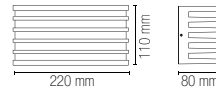

LED-W-DUKROT-ANT 8031414918584	colour temp.	colour
lumen	1440 lm	
watt	12W	
beam angle	180°