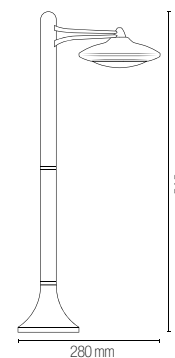

colour temp.	colour
LANT-ALYSON/AP BCO 8031440361514		
lumen	1300 lm	
LANT-ALYSON/AP 8031440361552		
lumen	1300 lm	
watt	12W	
beam angle	120°	

	colour temp.	colour
LANT-ALYSON/P1 BCO 8031440361538		
lumen	1300 lm	
LANT-ALYSON/P1 8031440361569		
lumen	1300 lm	
watt	12W	
beam angle	120°