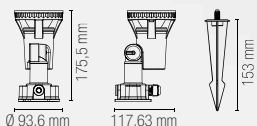

colour

Accessori inclusi /
Included accessories

**Lampadina LED SMD /
LED SMD light bulb**

watt	7W
beam angle	100°
cri	80
on/off	>10.000
durata/life time	25000h

4000K	
lumen	510 lm
dimmer