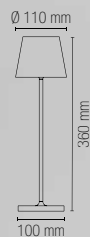

colour temp.	colour
LED-DRINK-BCO 8031414885299		
lumen	190 lm - 9h	
LED-DRINK-NER 8031414885312		
lumen	190 lm - 9h	
LED-DRINK-ORO 8031414885329		
lumen	190 lm - 9h	
LED-DRINK-BRO 8031414885305		
lumen	190 lm - 9h	
watt	2,2W