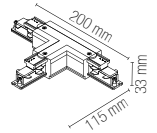

LED-RAIL-T-SX1-DA-NER
8031414926473

Connettore nero sinistro a T
per binari guida entrata
L N + cavo di terra
per circuito trifase.

Left black T connector
for L N input guide
rails + ground cable for
three-phase system.