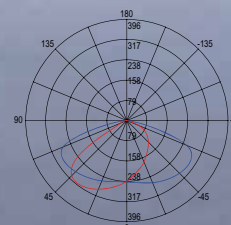

included

Life time and on/off

50.000 h
>25.000 on/off

Fotometria del prodotto
Photometric curve

LED-GIOVE-100

LED-GIOVE-200

LED-GIOVE-300

LED-GIOVE-400