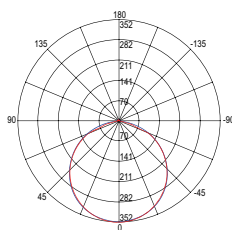

Fotometria del prodotto / Photometric curve