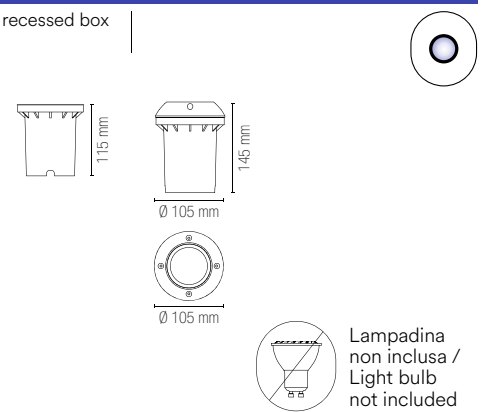

colour	recessed box
I-HUMMER-UP 8031414893232	
I-HUMMER-UP-ANT 8031414895861	
I-HUMMER-UP-BRO 8031414893249	
1 x GU10 MAX 35W	
pressure loads	max 500 kg