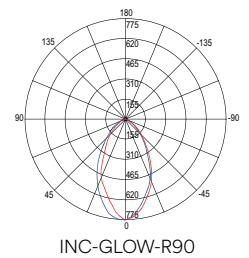

INCASSI / RECESSED LAMPS

In.tec light