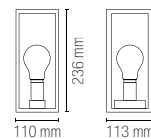

1 x E27 MAX 25W

Lampadina
non inclusa /
Light bulb
not included

GAETA

Lantern in alluminio pressofuso finitura nero-oro con diffusore in vetro.
Diecast aluminum black-gold finish lantern with glass diffuser.