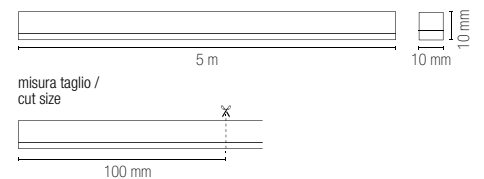

Accessori non inclusi / Not included accessories

FLEX24V-10X10-CAP
8031414925827

Kit 2 tappi in silicone /
Kit 2 pcs silicon caps

FLEX24V-10X10-ST
8031414925858

Kit 2 staffe /
Kit 2 pcs brackets