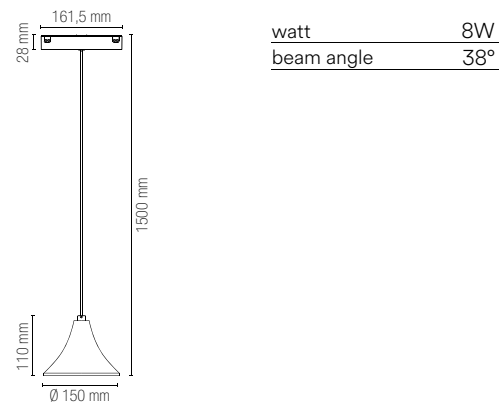

colour temp.	colour
DAVINCI-W-S40C 8031414894017		
lumen	1855 lm	
DAVINCI-W-S40M 8031414894024		
lumen	1855 lm	
DAVINCI-S40C 8031414893997		
lumen	1855 lm	
DAVINCI-S40M 8031414894000		
lumen	1855 lm	

	colour temp.	colour
DAVINCI-W-S15C 8031414893973		
lumen	780 lm	
DAVINCI-W-S15M 8031414893980		
lumen	780 lm	
DAVINCI-S15C 8031414893959		
lumen	780 lm	
DAVINCI-S15M 8031414893966		
lumen	780 lm	

Fotometria del prodotto / Photometric curve