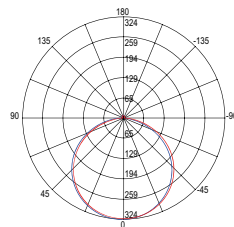

2050 lm
10250 lm

SMD 2835

10W

128

Fotometria del prodotto / Photometric curve

Recommended Profiles p. 336 to p. 397

STRIP24V FOOD

EASY
DOMOTICA