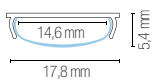

Installazione a superficie /
Surface installation

Strip LED non inclusa
vedi p. 398 a p. 435 /
LED strip not included
see p. 398 to p. 435

CAMELOT PROFILE

Profilo flessibile con diffusore
opale, tappi e staffette inclusi /
Flexible profile with opal diffuser,
caps and brackets included.

length

colour

I-PROFILO-CAMELOT
8031414871087

2 m aluminum

Accessori / Accessories

colour

2 pcs kit caps

I-PROFILO-CAMELOT-CAP
8031414890477

silver