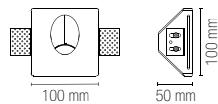

1 x MINI GU10 MAX 35W
bulb size \varnothing 34 mm
105 x 105 x 12 mm

Staffa regolabile /
Adjustable bracket

Portalampana incluso /
Lampholder included

Lampadina non inclusa /
Light bulb not included

I-ARIEL-QL1-BOX
8031414868360