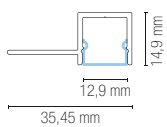

Installazione ad incasso /
Recessed installation

Strip LED non inclusa
vedi p. 398 a p. 435 /
LED strip not included
see p. 398 to p. 435

EDGE PROFILE

Profilo in alluminio a rapido
fissaggio nel cartongesso,
diffusore opale e tappi inclusi /
Quick fixing profile in plasterboard
with opal diffuser and caps included.

length | colour

I-PROFILO-EDGE
8031414897575

2 m | aluminum

Accessori / Accessories

colour

2 pcs kit caps

I-PROFILO-EDGE-CAP
8031414897582

silver