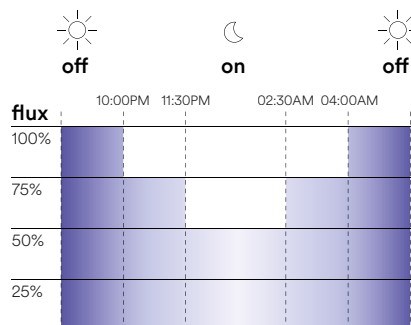

Mezzanotte Virtuale / Virtual Midnight

Sistema indipendente della riduzione della luce in 5 STEP. Il modulo LED è programmato con un determinato programma (personalizzabile su richiesta) per ottimizzare il risparmio energetico durante le ore notturne. L'apparecchio prevede un sistema di autoapprendimento che determina in maniera autonoma, in base alle accensioni e agli spegnimenti pregressi, il punto di Mezzanotte Virtuale. La Mezzanotte Virtuale è il punto che determina la riduzione di flusso in base al profilo impostato, lasciando invariato l'impianto. Per un corretto funzionamento del sistema Mezzanotte Virtuale è necessario un'accensione e uno spegnimento regolare quotidiano.

Independent system of light reduction in 5 steps. The LED module is set with a specific program (customizable) to optimize the energy saving time during night hours. The device is equipped with a out-feedback system which determine independently, the Virtual Midnight point based on the past switch on-switch-off time record. Virtual Midnight is the point which determines the light flux reduction based on the set profile, keeping the electrical system untouched. For a correct working of the system of Virtual Midnight it is necessary a daily regular cycle of switching on-off.