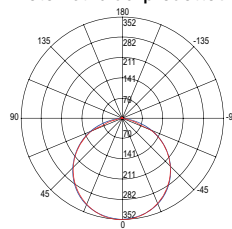

22W

120

Fotometria del prodotto / Photometric curve

misura taglio /
cut size

Recommended Profiles p. 336 to p. 397

STRIP24V 2835 120 IP68

EASY DOMOTICA

Rotolo 5 metri strip led.
Roll 5 meters strip-led.