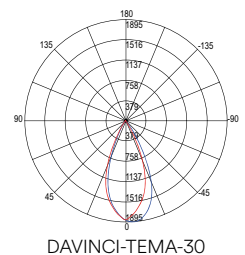

Accessori inclusi / Included accessories

Kit 2pz fermi per corpi illuminanti sistema con sfere volventi /
Kit 2pcs of side brake for Davinci light source modules with rolling spheres joint system