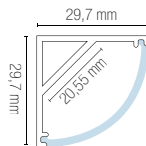

PROFILI E STRIP LED / PROFILES AND STRIP LED

In.tec light