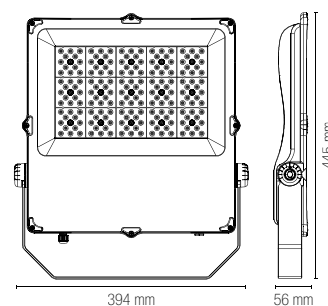

colour temp.	beam angle	colour
LED-GIOVE-300 8031414876372		150° x 80°	
lumen	47150 lm		
watt			300W
pf			0.90