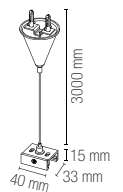

LED-RAIL-1M-NER
8031414917228

Binari elettrificati trifase in alluminio nero da un 1 m con tappi inclusi.

1 m track rail in black aluminum with three-phase adaptor and endcap included.

LED-RAIL-2M-NER
8031414917242

Binari elettrificati trifase in alluminio nero da 2 m con tappi inclusi.

2 m track rail in black aluminum with three-phase adaptor and endcap included.

LED-RAIL-3M-NER
8031414917266

Binari elettrificati trifase in alluminio nero da 3 m con tappi inclusi.

3 m track rail in black aluminum with three-phase adaptor and endcap included.

LED-RAIL-PL-NER
8031414925254

Kit 2 pz. basette nere per binario guida trifase.

Kit 2 pcs. black base for track rail three-phase.

LED-TRACK-BASE NERO
8031440361675

Base tonda nera per faro adattatore trifase (adatto per EXPRESS, ROCKET, SQUIB, OBOE).

Black round base for track lamp with three-phase adaptor (useful items EXPRESS, ROCKET, SQUIB, OBOE).

LED-RAIL-CAP-NER
8031414917280

Tappo per binario trifase nero.

Black cap for three-phase track rail.

LED-TRACK-ADAT NERO
8031414866397

Adattatore nero per binario trifase.

Black adapt for three-phase track rail.

LED-RAIL-S-1,5-NER
8031414917440

Sistema sospensione 1,5 m per binari nero.

Black suspension 1,5 m for track rail.

LED-RAIL-S-3-NER
8031414917464

Sistema sospensione 3 m per binari nero.

Black suspension 3 m for track rail.