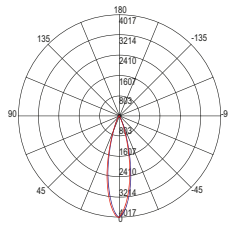

INC-OUTSIDER-1X30