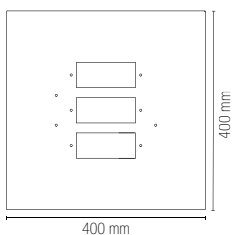

Fotometria del prodotto / Photometric curve

BRIGHTMAX-LENS

8031414883912

Lente bi-asimmetrico e tri-asimmetrico /
Be-asymmetric and three-asymmetric lens