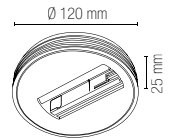

LED-RAIL-CAP-NER
8031414917280

Tappo per binario trifase nero.

Black cap for three-phase track rail.