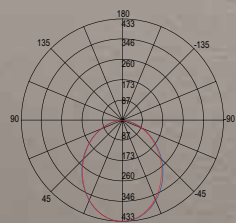

DAVINCI-LINE30