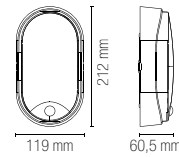

Accessori inclusi / Included accessories

Sensore di movimento regolabile / Adjustable motion sensor

	colour temp.	colour
LED-SENSITIVE-C BCO 8031414876815 lumen	1000 lm	
LED-SENSITIVE-BCO 8031440361750 lumen	1600 lm	
LED-SENSITIVE-ANT 8031440361743 lumen	1600	
watt	14W	
beam angle	120°