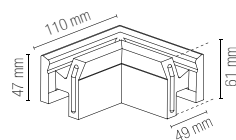

Profilo in gesso per led
biemissione, incluso anima
alluminio e diffusori in PC /
Gypsum profile for led
double emission including
PC cover and aluminum

Diffusori in PC / PC-diffuser
1000 × 61 × 41 mm

Angolo L per profilo in gesso per
led biemissione incluso anima
in alluminio e diffusori in PC /
Gypsum corner profile including
PC cover and aluminum

Profilo in gesso per led singola
emissione, angolo 90° anima
alluminio e diffusore in PC /
Gypsum profile for LED single emission
including PC cover and aluminum

Diffusori in PC / PC-diffuser
1000 × 61 × 41 mm

Angolo L per profilo in gesso per
led singola emissione, angolo 90°,
anima alluminio e diffusore in PC /
Gypsum corner profile including
PC cover and aluminum