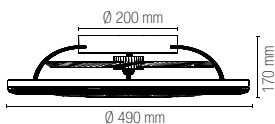

Colour
white
black

Colour temperature
CCT

Fan material
7 thermoplastic
blades

Fan characteristics

7 ultra-silent
blades

Driver
included

Plafoniera con ventilatore.
Ceiling lamp with fan.

Reverse system - DC motor