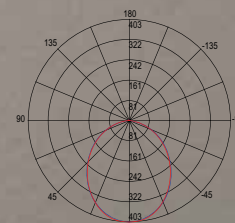

DAVINCI-LINE120