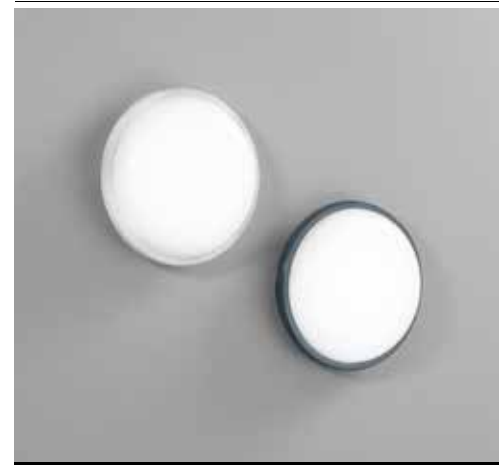

white
anthracite

Colour temperature

3000K / 4000K

Driver

built-in

Plafoniera LED integrato, base in policarbonato bianco o antracite, diffusore in policarbonato bianco.

Polycarbonate built-in LED ceiling lamp in white or anthracite colour with white PC diffuser.