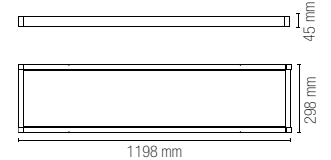

LED-PANEL-60X120-MT NER

8031414871476

Struttura per pannello LED, finitura nero gofrato

Aluminum frame for LED panel, embossed black

colour