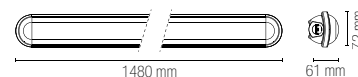

LED-NAUTILUS-PRO

8031414876532

lumen colour temp. | colour
10600 lm

watt 80W

beam angle 120°

pf 0.90