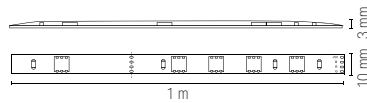

Materiale
kapton con
rivestimento in silicone

Material
kapton with
silicone cover

Temperatura colore
RGB

Colour temperature
RGB

misura taglio /
cut size

STRIP-SURROUND
8031440354202

colour
temp.

RGB

light source	SMD 5050
watt/m	1,5W
led/m	15