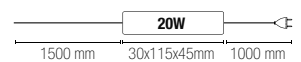

LEDBAR-UNIX-90

8031414864492	
lumen	1974 lm
watt	20W
beam angle	120°