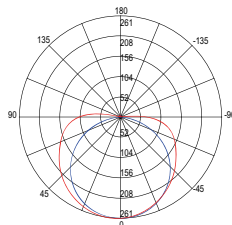

Fotometria del prodotto / Photometric curve