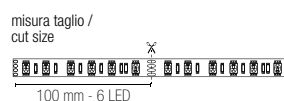

STRIP

Rotolo 5 metri strip led.
Roll 5 meters strip-led.

Driver p. 843-852
Controller p. 854-857

Materiale
kapton
senza silicone

Temperatura colore
RGB + 4000K

Driver
DC24V
tensione costante
non incluso

Durata e on/off
50.000h
>25.000 on/off

Material
kapton
without silicone

Colour temperature
RGB + 4000K

Driver
DC24V
constant voltage
not included

Life time and on/off
50.000h
>25.000 on/off

STRIP24V-5050-RGBW

STRIP24V-5050-RGBW
8031414871384
lumen

colour temp.
5400 lm/m

light source	SMD 5050
watt/m	19,2W
led/m	60

Rotolo 5 metri strip led.
Roll 5 meters strip-led.

Driver p. 843-852
Controller p. 854-857

Materiale
kapton con
rivestimento
in silicone

Temperatura colore
RGB + 4000K

Driver
DC24V
tensione costante
non incluso

Durata e on/off
50.000h
>25.000 on/off

Material
kapton
with silicone
cover

Colour temperature
RGB + 4000K

Driver
DC24V
constant voltage
not included

Life time and on/off
50.000h
>25.000 on/off

STRIP24V-5050RGBW-IP68
8031414871407
lumen

colour temp.
5400 lm/m

light source	SMD 5050
watt/m	19,2W
led/m	60