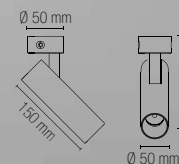

SISTEMA BINARI / TRACK LIGHTS

In.tec light