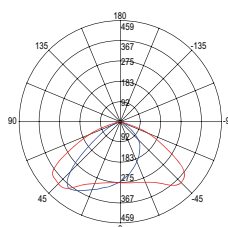

LED-HIGHWAY-100