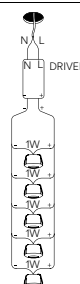

Accessori inclusi / Included accessories

Connessione in parallelo / Parallel connection system

Driver p. 843-852

Controller pag. 854-857