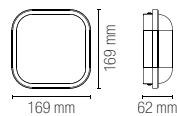

Doppio sistema di installazione / Double installation system