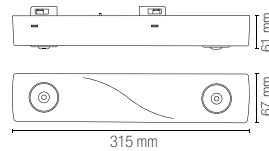

colour temp.	colour
LED-HELP-W-TRACK 8031414884179		
lumen	250 lm	
LED-HELP-B-TRACK 8031414884162		
lumen	250 lm	

watt	2W
beam angle	140°