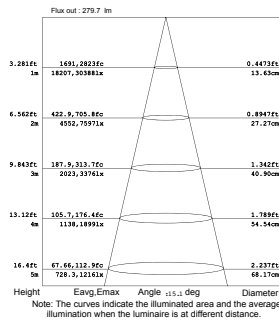

LED-WALLWASHER-36
8031440359528

lumen

watt 36 × 2W
beam angle 45°