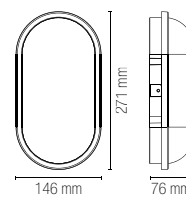

Doppio sistema di installazione / Double installation system