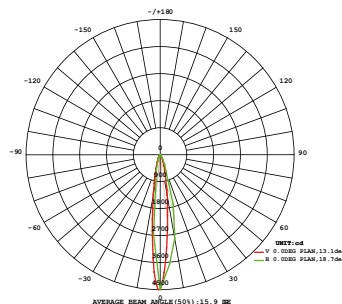

LED-IRIDE-R14

8031414868995

lumen

colour temp. | colour
RGB

recessed box

watt | 18 x 1W
driver | DC12/24V
beam angle | 15°