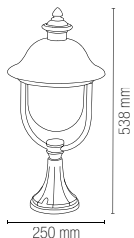

OUTDOOR APPLIQUE SOSPENSIONI E PALETTI CORRELATI / WALL SUSPENSION AND FLOOR LAMPS COMBINED

In.tec light