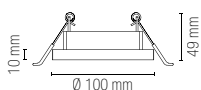

Portalampada incluso /
Lampholder included