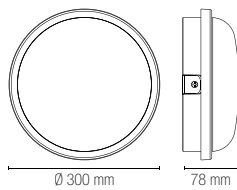

Materiale
PC + PC

Colore
bianco
silver

Temperatura colore
3000K / 4000K

Driver
integrato

Material
PC + PC

Colour
white
silver

Colour temperature
3000K / 4000K

Driver
built-in

Plafoniera LED integrato, base policarbonato bianco o silver con diffusore in policarbonato bianco.

Polycarbonate built-in LED ceiling lamp PC base white or silver with white PC diffuser.

	colour temp.	colour
LED-EVER-XL BCO 8031440355612 lumen		
	3750 lm	
LED-EVER-XL SIL 8031440355605 lumen		
	3750 lm	

watt	28W
beam angle	120°
pf	0.90

Materiale
PC + PC

Colore
bianco
silver

Temperatura colore
4000K

Driver
integrato

Material
PC + PC

Colour
white
silver

Colour temperature
4000K

Driver
built-in

Plafoniera con sensore di movimento microwave, base in policarbonato, diffusore in policarbonato bianco.

Ceiling lamp with microwave sensor in polycarbonate ceiling with white PC diffuser.

	colour temp.	colour
LED-EVER-XL-MW BCO 8031414862375 lumen		
	3750 lm	
LED-EVER-XL-MW SIL 8031414862610 lumen		
	3750 lm	

watt	28W
beam angle	120°
pf	0.90

Doppio sistema di installazione / Double installation system

Doppio sistema di installazione / Double installation system

Accessori inclusi / Included accessories

Sensore di movimento regolabile / Adjustable motion sensor