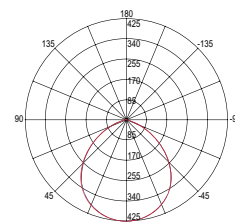

**Fotometria del prodotto /
Photometric curve**

INC-XANTO-R120-24V