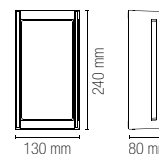

watt	18W
beam angle	120°