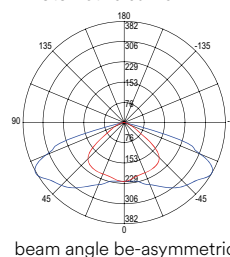

Fotometria del prodotto / Photometric curve