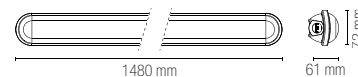

LED-NAUTILUS-120HP

8031414919512

lumen colour temp. | colour
5400 lm

emergency light 3 h - 4W - 560 lm

watt 40W

beam angle 120°

pf 0.90