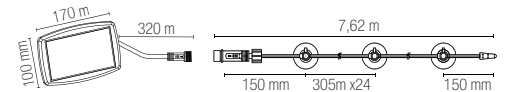

PICNIC

Stringa elettrificata E12 per esterno con cavo in PVC inclusiva di spina schuko e connettore modulare.

Light string E12 PVC cable inclusive of schuko plug and modular connector.

colour | Accessori inclusi / Included accessories

I-PICNIC-LED
8031414884407

Lampadina E12
E12 light bulb

watt 0,3W
volt 230V

3000K

25 x E12 MAX 20W

Stringa elettrificata E12 per esterno con cavo in PVC inclusiva di pannello solare.

Light string E12 PVC cable inclusive solar panel.

colour | Accessori inclusi / Included accessories

I-PICNIC-SOLAR
8031414884414

Lampadina E12
E12 light bulb

watt 0,3W
volt 3V

3000K

25 x E12 MAX 20W

3.7V 2200mAh
Batteria ricaricabile non sostituibile / Rechargeable battery non replaceable

END-TO-END

easy connection / max 1000W