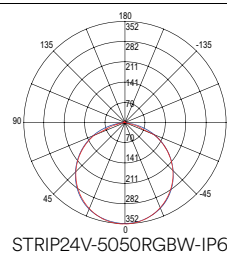

STRIP

Rotolo 5 metri strip led.
Roll 5 meters strip-led.

Driver p. 843-852
Controller p. 854-857

Materiale
kapton
senza silicone

Temperatura colore
RGB + 4000K

Driver
DC24V
tensione costante
non incluso

Durata e on/off
50.000h
>25.000 on/off

Material
kapton
without silicone

Colour temperature
RGB + 4000K

Driver
DC24V
constant voltage
not included

Life time and on/off
50.000h
>25.000 on/off

STRIP24V-5050-RGBW
8031414871384
lumen

colour temp.
5400 lm/m

light source	SMD 5050
watt/m	19,2W
led/m	60

Rotolo 5 metri strip led.
Roll 5 meters strip-led.

Driver p. 843-852
Controller p. 854-857

Materiale
kapton con
rivestimento
in silicone

Temperatura colore
RGB + 4000K

Driver
DC24V
tensione costante
non incluso

Durata e on/off
50.000h
>25.000 on/off

Material
kapton
with silicone
cover

Colour temperature
RGB + 4000K

Driver
DC24V
constant voltage
not included

Life time and on/off
50.000h
>25.000 on/off

STRIP24V-5050RGBW-IP68
8031414871407
lumen

colour temp.
5400 lm/m

light source	SMD 5050
watt/m	19,2W
led/m	60