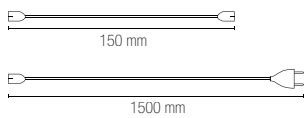

**Accessori inclusi /
Included accessories**