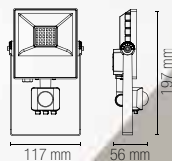

AXEL SENSOR

Proiettore in alluminio LED integrato finitura silver con sensore di movimento e crepuscolare regolabile.

Built-in LED aluminium flood lamp embossed silver finish with adjustable night and motion sensor.

Materiale

alluminio

Colore

silver gofrato

Temperatura colore

3000K / 4000K

Driver

integrato

Material

aluminium

Colour

embossed silver

Colour temperature

3000K / 4000K

Driver

built-in

Accessori inclusi / Accessories included

Sensore di movimento regolabile / Adjustable motion sensor

LED-AXEL-S10-SIL

8031414918713

lumen

1100 lm

watt 10W
beam angle 110°

Accessori inclusi / Accessories included

Sensore di movimento regolabile / Adjustable motion sensor

LED-AXEL-S30-SIL

8031414918737

lumen

3300 lm

watt 30W
beam angle 110°