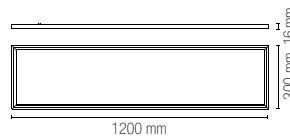

watt 24W
beam angle 120°
pf 0.90

590 × 590 mm

LED-PANEL-30X120-SM

8031414897605

lumen

colour temp. colour
4000 lm

watt 24W
beam angle 120°
pf 0.90

290 × 1190 mm