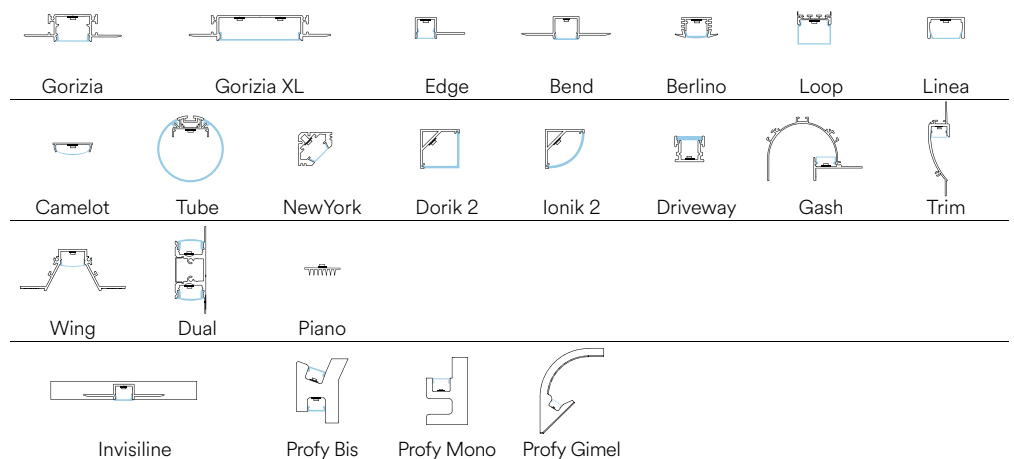

8031414878819

lumen/m

light source	SMD 5050
watt/m	10W
led/m	48

Fotometria del prodotto / Photometric curve

Recommended Profiles p. 336 to p. 397

STRIP24V 5050 RGB CCT

EASY
DOMOTICA

Rotolo 5 metri strip led.
Roll 5 meters strip-led.