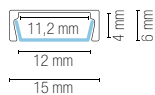

Installazione a superficie /
Surface installation

Strip LED non inclusa
vedi p. 398 a p. 435 /
LED strip not included
see p. 398 to p. 435

MILANO

PROFILE

Profilo con diffusore opale,
tappi e staffette inclusi /
Profile with opal diffuser
caps and brackets included.

length colour

I-PROFILO-MILANO
8031434611854

1 m aluminum

I-PROFILO-MILANO-2
8031440359412

2 m aluminum

I-PROFILO-MILANO-2 BCO
8031414871100

2 m white

Accessori / Accessories

2 m PC trasparent diffuser

I-PROF-MILANO2-DIFF
8031440357654

colour

transparent

2 pcs kit caps

I-PROFILO-MILANO-CAP
8031414890538

silver

I-PROFILO-MILANO-BCO-CAP
8031414890521

white