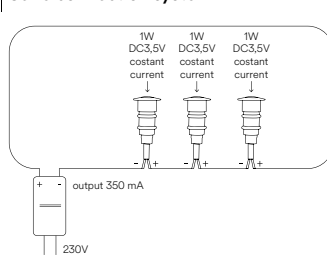

Connessione in serie /
Serie connection system

Driver p. 843-852

Accessori inclusi /
Included accessories

x1
Cavo 1 m /
1 m cable