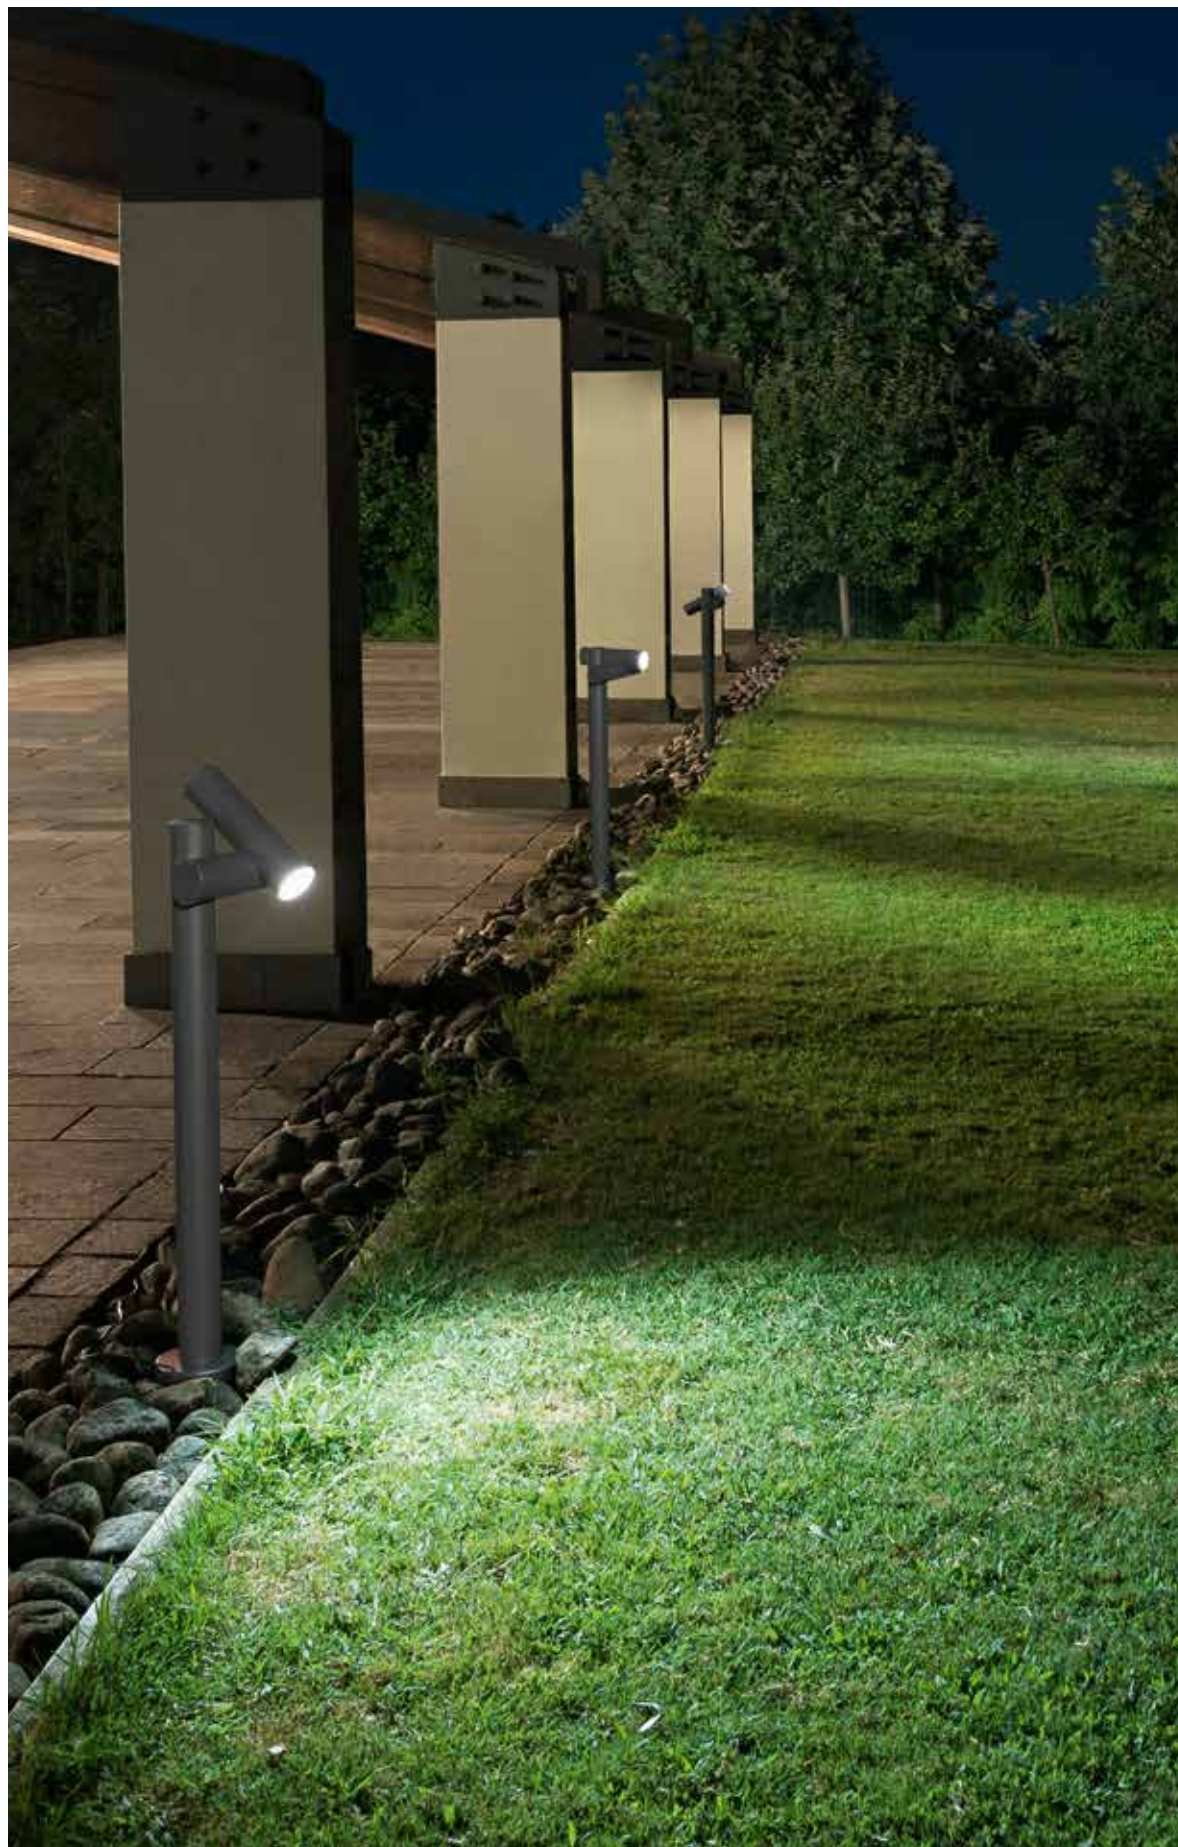

REVERSE

Lampada in alluminio a LED integrato finitura antracite goffrato.
Aluminum collection anthracite colour built-in LED.

Materiale
alluminio

Colore
goffrato antracite

Temperatura colore
4000K

Driver
integrato

Material
aluminum

Colour
embossed anthracite

Colour temperature
4000K

Driver
built-in