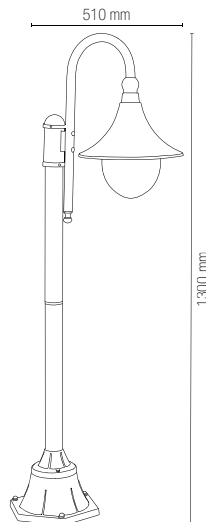

Lampadina non inclusa /
Light bulb not included