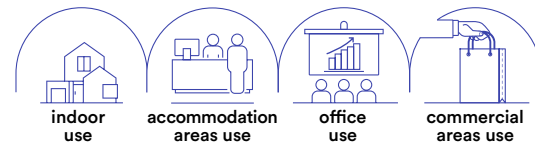

PANEL BK CCT