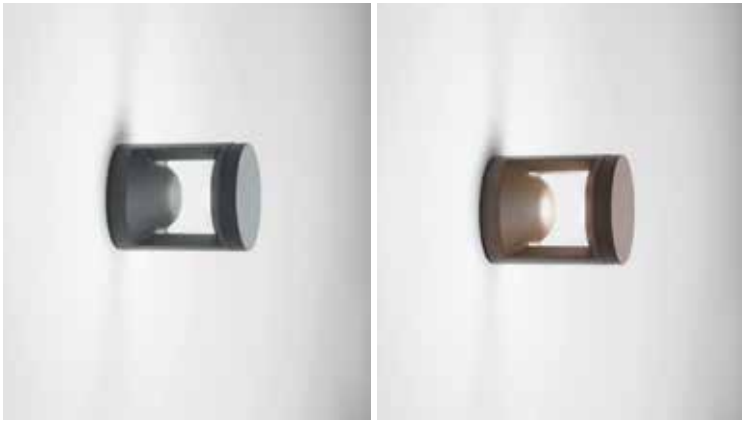

technical information

WAMI

LED-WAMI-AP-ANT
8031414890026

lumen 1530 lm

LED-WAMI-AP-BRO
8031414890057

lumen 1530 lm

watt 12W
beam angle 120°

colour temp.	colour