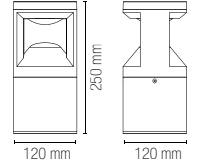

LED-WAMI-P80-ANT
8031414890040

lumen 1530 lm

LED-WAMI-P80-BRO
8031414890071

lumen 1530 lm

watt 12W
beam angle 120°

colour temp.	colour