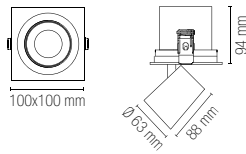

INC-OUTSIDER-1X15C 8031414864225	colour temp.	colour
lumen	1375 lm	
INC-OUTSIDER-1X15M 8031414864119	colour temp.	colour
lumen	1375 lm	
watt	1 x 15W	
beam angle	24°	
pf	-	
	90 x 90 x pr. 96 mm