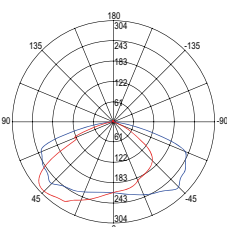

LED-STREETWAY-100W