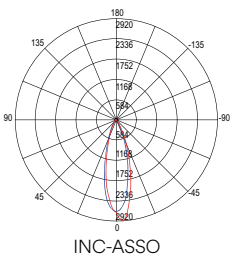

Fotometria del prodotto / Photometric curve