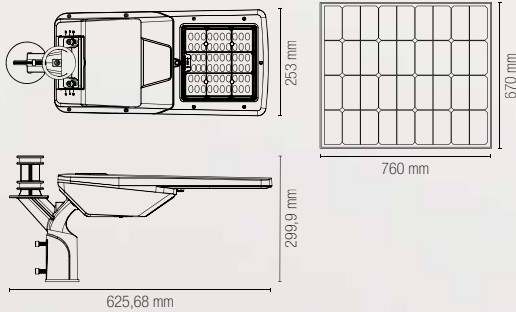

**Accessori inclusi /
Included accessories**

Pannello solare /
Solar panel

Lithium 12,8V 30AH

Batteria ricaricabile non sostituibile /
Rechargeable battery non replaceable

imbocco palo 60 mm /
60 mm pole entry

**Fotometria del prodotto /
Photometric curve**

		☀ on <20lux		🌙 on		☀ off +12h		Impostazioni di fabbrica / Default Settings	
flux		T1	T2	T3	T4	hours	flux		
100%		█	█			T1 <20lux ÷ +2h	100%		
60%		█	█			T2 T1 ÷ +2h	60%		
50%		█	█			T3 T2 ÷ +7h	10%		
10%		█	█			T4 T3 ÷ +2h	50%		
						+12h off