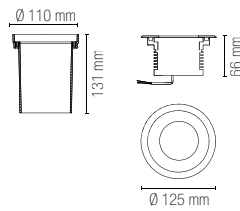

LED-IRIDE-R12

8031414868988

lumen

colour temp. | colour
RGB

recessed box

watt | 9 x 1W
driver | DC12/24V
beam angle | 15°