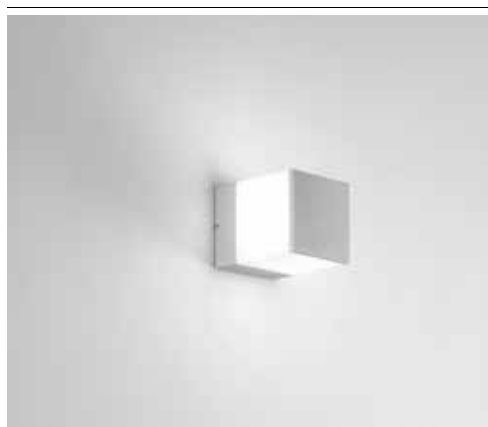

BOOSTER

Collezione in metallo finitura silver.
Metal collection silver finish.

I-BOOSTER-AP
8031414918492

---

1 x E27 MAX 40W

colour

Lampadina non inclusa /
Light bulb not included