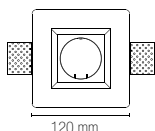

GHOST

Incasso in gesso verniciabile da integrare nel cartongesso per dare omogeneità tra parete e corpo illuminante.

Recessed paintable gypsum downlight to be integrated into the plasterboard to give homogeneity between the ceiling and the lighting body.

INCASSI / RECESSED LAMPS

In.tec light

1 x GU10 MAX 35W
125 x 125 mm

1 x GU10 MAX 35W
125 x 125 mm

2 x GU10 MAX 35W
219 x 123 x 8-15 mm

Staffa regolabile /
Adjustable bracket

Portalamпада incluso /
Lampholder included

Lampadina non inclusa /
Light bulb not included