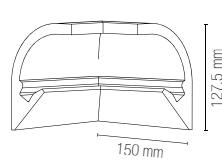

I-PROFY-VELA-L 8031414882403

Angolo L per profilo in gesso
per led, singola emissione,
anima alluminio e diffusore in PC /
Gypsum corner profile including
PC cover and aluminum