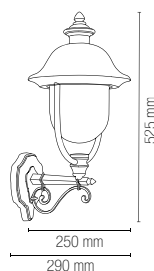

Aluminum die-cast lantern with copper colour finish and clear polycarbonate diffuser.

colour

LANT-VENEZIA-AP1A
8031440312004

1 x E27 MAX 60W

colour

LANT-VENEZIA-AP1B
8031440311991

1 x E27 MAX 60W

Lampadina non inclusa /
Light bulb not included