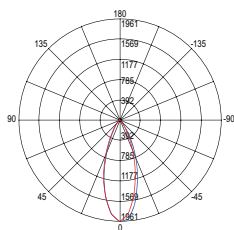

Fotometria del prodotto / Photometric curve

LED-WALK-R7