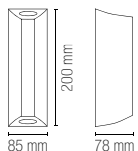

LED-W-RAY BRO

8031414870998

lumen

colour temp.	colour

1100+390 lm

watt

14W

beam angle

↓ 50° + 50° ↑ + 120° →