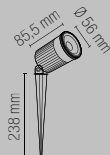

LED-TARGET-8-24V
8031414878604
lumen

colour temp.
 190 lm

watt 8W
beam angle 30°