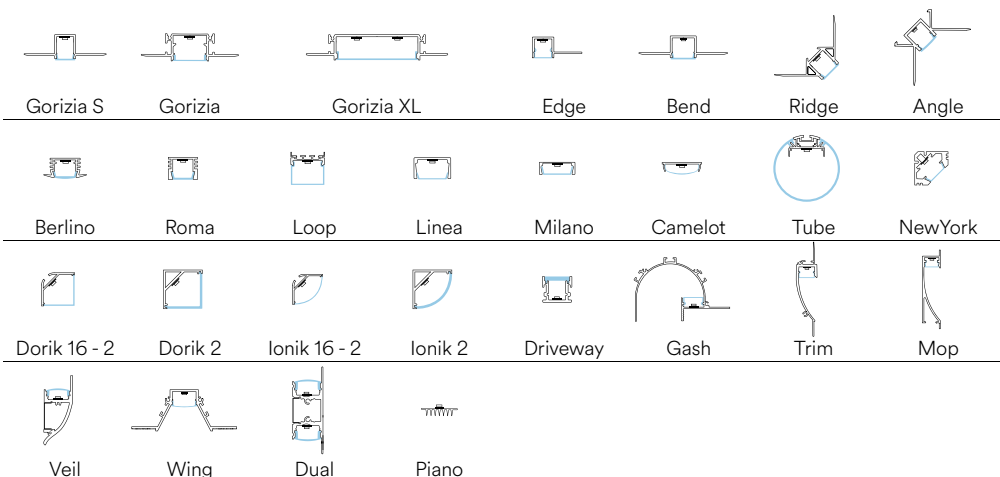

led/m

120

Fotometria del prodotto / Photometric curve

misura taglio /
cut size

Recommended Profiles p. 336 to p. 397

PROFILI E STRIP LED / PROFILES AND STRIP LED

In.tec light

STRIP24V COB