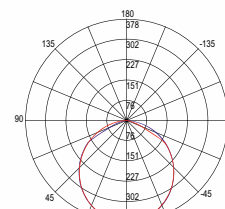

LED-KLIO-R40
LED-KLIO-Q40