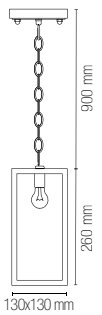

Accessori inclusi / Included accessories

Cavo 2,5 m
con spina shuko /
2,5 m of cable
with schuko plug