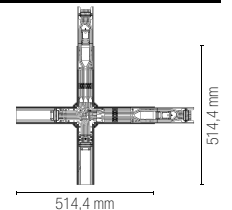

BUSBAR-ST-COVER
8031414883981

Cover di
alluminio bianco. White
aluminum cover.