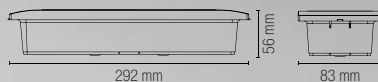

3 h - 180 lm

watt

4W

beam angle

100°

275 x 95 x 35 mm

Accessori inclusi / Included accessories

Scatola derivazione /
Recess box hole