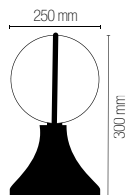

colour

LANT-ORBIT/S1
8031414862665

1 x E27 MAX 60W

colour

1 x E27 MAX 60W

colour

1 x E27 MAX 60W

colour

3 x E27 MAX 60W