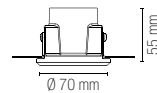

INC-STARRY-R1

8031414884452

Ø 75 mm

INC-STARRY-Q1

8031414884469

75 x 75 mm