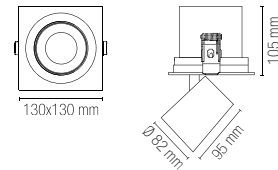

INC-OUTSIDER-1X30C 8031414864256	colour temp.	colour
lumen	3100 lm	
INC-OUTSIDER-1X30M 8031414864133	colour temp.	colour
lumen	3100 lm	
watt	1 x 30W	
beam angle	24°	
pf	0.90	
	116 x 116 x pr. 110 mm