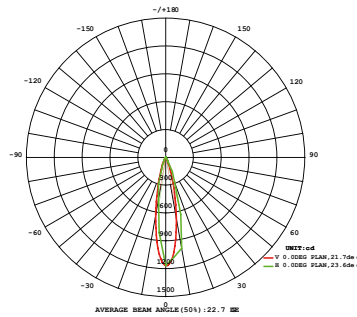

LED-NEPTUNE-3P
8031414869008
lumen

watt $3 \times 3W$
beam angle 25°

Height	Beam, Min	Beam, Max	Angle	Beam, Max
1.381ft	79.48	108.250	1.387ft	30.350m
2.625ft	18.87	27.050	2.634ft	70.64m
3.869ft	8.164	13.050	3.770ft	114.96m
5.113ft	4.390	6.700	5.039ft	152.01m
6.357ft	2.920	4.350	6.380ft	191.05m