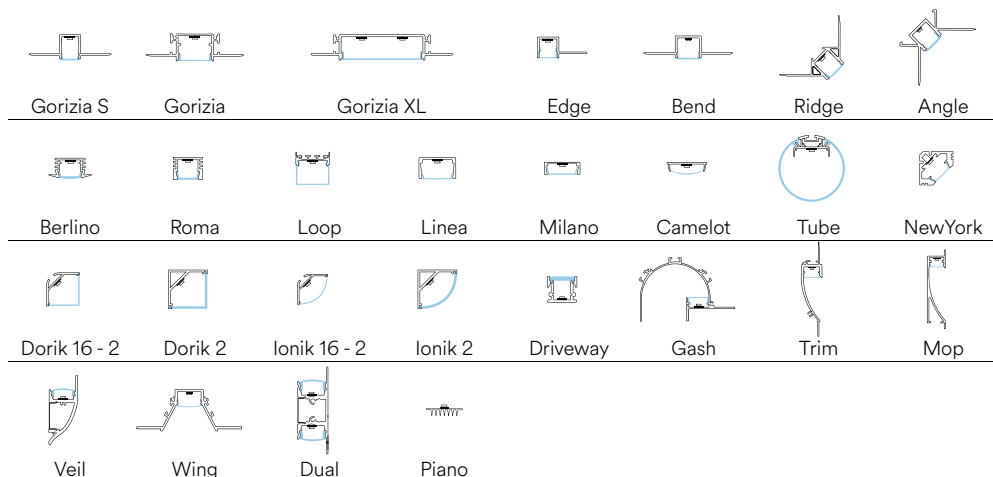

Recommended Profiles p. 336 to p. 397

PROFILI E STRIP LED / PROFILES AND STRIP LED

In.tec light