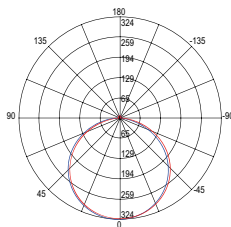

Fotometria del prodotto / Photometric curve