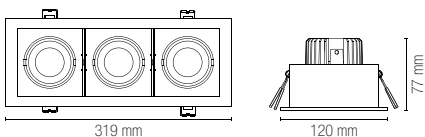

INC-APOLLO-3X10C 8031440360661	colour temp.	colour
lumen	3000 lm	
INC-APOLLO-3X10M 8031440360678	colour temp.	colour
lumen	3000 lm	
watt	3 × 10W	
beam angle	40°	
pf	-	
	290 × 100 mm