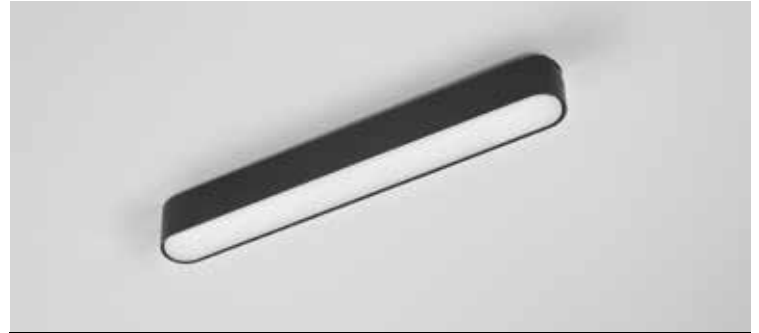

colour temp.	colour
BERNINI-LINE22-UGR-BCO 8031414920068 lumen		
	1440 lm	
BERNINI-LINE22-UGR 8031414907533 lumen		
	1440 lm	
watt	12W	
beam angle	30°	

	colour temp.	colour
BERNINI-LINE22-BCO 8031414920051 lumen		
	1500 lm	
BERNINI-LINE22 8031414907526 lumen		
	1500 lm	
watt	12W	
beam angle	30°	

Accessorio non incluso / Not included accessory

Adattatore per lampada lineare LED /
Adapter for linear LED lamp

- **BERNINI-LINE-ADAT22-BCO**
  8031414920082
- **BERNINI-LINE-ADAT22**
  8031414898176