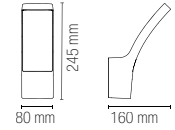

colour temp.	colour
LED-SAIL-APS-BCO 8031414920181 lumen		
LED-SAIL-APS-ANT 8031414918621 lumen		
watt	12W	
beam angle	180°