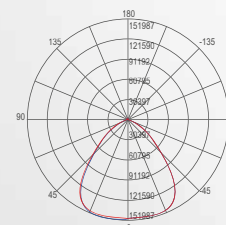

LED-AVATAR-200