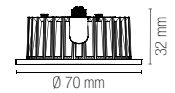

1 pz / 1 pcs

	colour temp.	colour
INC-FUSION-5W BCO 8031440361736 lumen	400 lm	
INC-FUSION-5W NIK 8031440361705 lumen	400 lm	
INC-FUSION-5W ORO 8031440361712 lumen	400 lm	

watt	5W
beam angle	120°
	Ø 60 mm

Kit 3 pz / Kit 3 pcs

	colour temp.	colour
INC-FUSION-3X5W BCO 8031440353335 lumen	3 x 400 lm	
INC-FUSION-3X5W NIK 8031440353342 lumen	3 x 400 lm	
INC-FUSION-3X5W ORO 8031440353359 lumen	3 x 400 lm	

watt	3 x 5W
beam angle	120°
	Ø 60 mm

Le curve fotometriche rappresentano il singolo modulo LED per ogni elemento / Above photometric curve represent the single module of each element