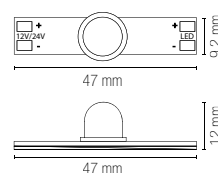

Accessori per barre LED.
LED bar accessories.

STRIP-HANDESENSOR-W

8031414879335

Scheda rilevatore movimento mano per strip singolo colore input DC12V-24V output DC12V-24V 60/120W 5A max

Hand motion card for single color strip DC12V-24V output DC12V-24V 60/120W 5A max

Funzioni sensore interruttore
Raggio di rilevamento 5-15 cm

Motion sensor switch
Detection range 5-15 cm

STRIP-PIRESENSOR

8031414879373

Scheda sensore movimento pir per strip Input DC12V-24V output DC12V-24V 60/120W 5A max

Pir motion sensor card for strip DC12V-24V output DC12V-24V 60/120W 5A max

Funzioni sensore movimento

Motion sensor function

STRIP-TOUCH-W

8031414879359

Scheda pulsante touch per strip singolo colore input DC12V-24V output DC12V-24V 60/120W 5A max

Touch button card for single color strip DC12V-24V output DC12V-24V 60/120W 5A max

Funzioni sensore touch
Passando sul sensore entro i 0,5 secondi si attiva la funzione ON/OFF

Touch sensor function
When touching the sensor within 0,5 second the switch status changes ON/OFF

Restando sul sensore oltre i 0,5 secondi si attiva la funzione di regolazione di intensità luminosa (massima - minima - massima)

When touching the sensor for over 0,5 second the switch turn to adjustment status (high - low - high)

I-PROFILO-INC-STAFFE

8031414890002

Molla per incasso adatto per profili MILANO/ROMA/BERLINO, kit 2 pz

Metal spring for profile MILANO/ROMA/BERLINO, 2pcs kit