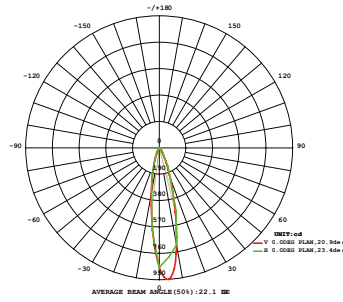

technical information

TREVIS

Incasso immersione LED RGB FULL COLOR.
Immersion recessed light LED RGB FULL COLOR.

Materiale
acciaio inox 316

Temperatura colore
RGB full color

Driver
DC 24V
non incluso

Durata e on/off
50.000h
>25.000 on/off

Material
316 stainless steel

Colour temperature
RGB full color

Driver
DC 24V
not included

Life time and on/off
50.000h
>25.000 on/off

LED-TREVIS-R7
8031414869022
lumen

watt 3W
beam angle 25°

colour temp. colour recessed box

RGB

Height	Beam Diameter	Angle	Diameter
3.0812m	7.960, 21.962cm	25.000°	97.94cm
4.0822m	1.966, 5.073cm	25.000°	124.00cm
5.0832m	0.9729, 2.502cm	25.000°	170.00cm
6.0842m	0.4915, 1.250cm	25.000°	220.00cm
7.0852m	0.2515, 0.640cm	25.000°	280.00cm
8.0862m	0.1316, 0.330cm	25.000°	350.00cm

LED-TREVIS-R11
8031414869039
lumen

watt 9W
beam angle 25°

colour temp. colour recessed box

RGB