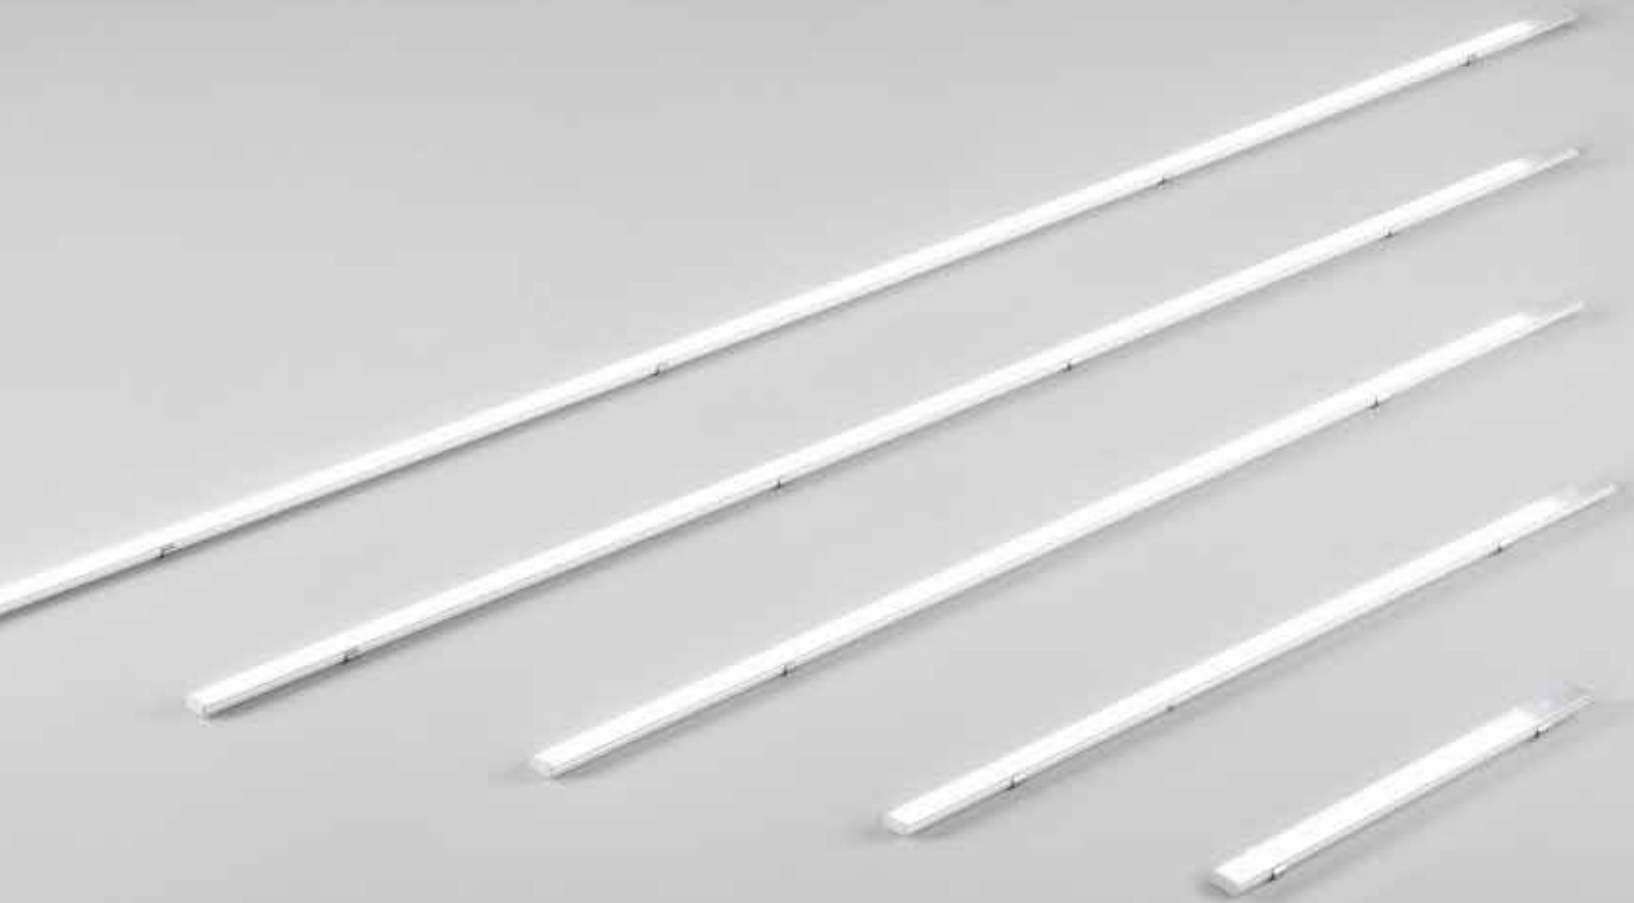

Materiale
struttura in alluminio,
diffusore in PC
riflettente

Colore
nikel

Temperatura colore
4000K

Driver
incluso

Material
aluminum body
with PC
reflective diffuser

Colour
nikel

Colour temperature
4000K

Driver
included