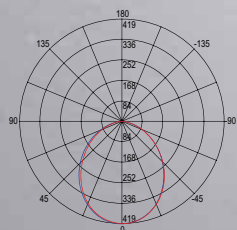

Fotometria del prodotto / Photometric curve

LED-TAURUS-70