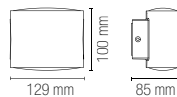

LED-W-BOXTER BCO

8031414873043

lumen

colour temp.

960 lm

watt $2 \times 4W$

beam angle $\downarrow 120^\circ + 120^\circ \uparrow$

LED-W-BOXTER SIL

8031414862399

lumen

colour temp.

800 lm

watt $2 \times 4W$

beam angle $\downarrow 120^\circ + 120^\circ \uparrow$

LED-W-BOXTER NER

8031414862382

lumen

colour temp.

960 lm

watt $2 \times 4W$

beam angle $\downarrow 120^\circ + 120^\circ \uparrow$

LED-W-BOXTER BRO

8031414862405

lumen

colour temp.

960 lm

watt $2 \times 4W$

beam angle $\downarrow 120^\circ + 120^\circ \uparrow$