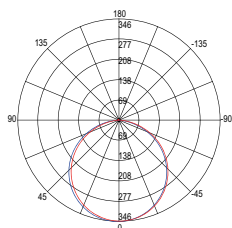

LED-PANEL-30X60-DJ

Accessorio incluso / Included accessory