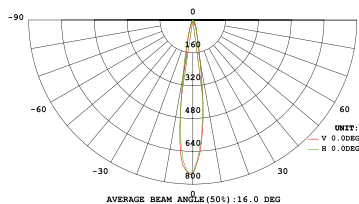

watt | 18 x 1W
driver | DC24V
beam angle | 30°

IRIDE

outdoor
use

accommodation
areas use

office
use

commercial
areas use

technical information

IRIDE