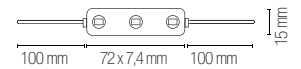

LED-INSIGN-F-LENS

8031414871155

lumen

colour
temp.

120 lm/m

sorgente luminosa / light source	LED SMD 5050
watt/m	20 x 1,2W
beam angle	160°