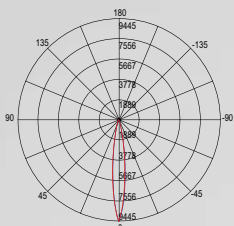

DAVINCI-GOAL-B

In.tec light SIS B1NARI / TRACK LIGHTS