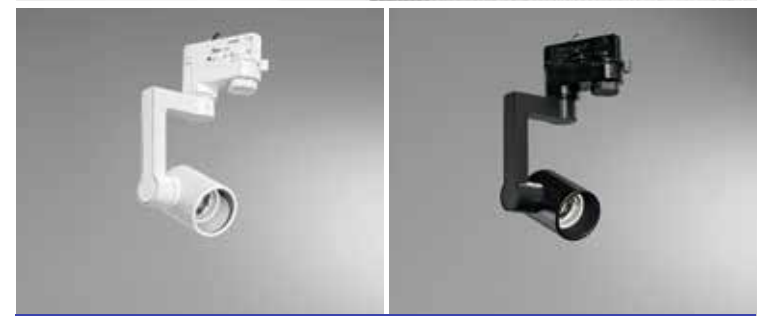

colour	
LED-EXPRESS 8031440360470		
LED-EXPRESS-B 8031414864676		

1 x E27 MAX 42W