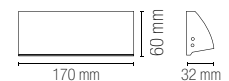

watt	6W
beam angle	120°

OUTDOOR INCASSI E SEGNAPASSI / INGROUND AND WALK LIGHTS
In.tec light