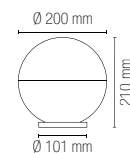

I-POLLY-G25-TR180
8031414921980

colour

1 x E27 MAX 20W