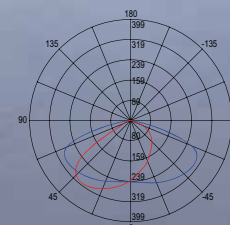

included

Life time and on/off

50.000 h
>25.000 on/off

Fotometria del prodotto
Photometric curve

LED-GIOVE-100

LED-GIOVE-200

LED-GIOVE-300

LED-GIOVE-400