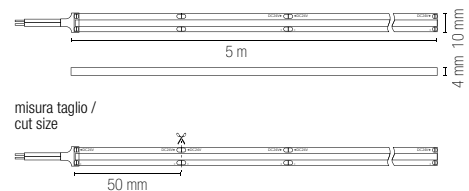

Fotometria del prodotto / Photometric curve

Recommended Profiles p. 336 to p. 397

In.tec light PROFILI E STRIP LED / PROFILES AND STRIP LED

STRIP24V 2835 3D

EASY
DOMOTICA

Rotolo 5 metri strip led.
Roll 5 meters strip-led.