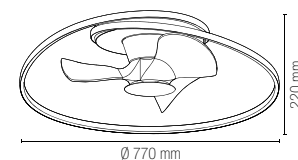

LED-STORM-BCO

8031414919741

	colour temp.	colour
	CCT	
lumen	7450 lm	
led	60W 220-240V - 50/60Hz	
fan	28W 220-240V - 50/60Hz	
beam angle	120°	
potenza ventilatore / fan power	DC40W 6 velocità / speed	
volume aria / air volume	50 m³ min.	
livello sonoro / sound level	48 dB	

LED-STORM-NER

8031414919758

	colour temp.	colour
	CCT	
lumen	7450 lm	
led	60W 220-240V - 50/60Hz	
fan	28W 220-240V - 50/60Hz	
beam angle	120°	
potenza ventilatore / fan power	DC40W 6 velocità / speed	
volume aria / air volume	50 m³ min.	
livello sonoro / sound level	48 dB	

Reverse system - DC motor

Control system easy installation

SUMMER

WINTER

Regolazione velocità ventole / Fan speed adjustment

Impostazione timer / Timer setting

Regolazione intensità di luce (dimmer) / Light intensity (dimmer)

Regolazione gradi kelvin / Adjustable white