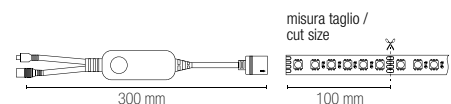

Control system easy installation

Smart
Intec
WIFI

ALEXA e
GOOGLE HOME
voice control