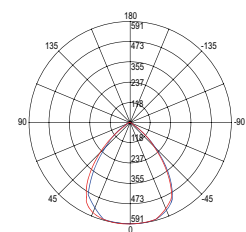

LED-ATHOS-200