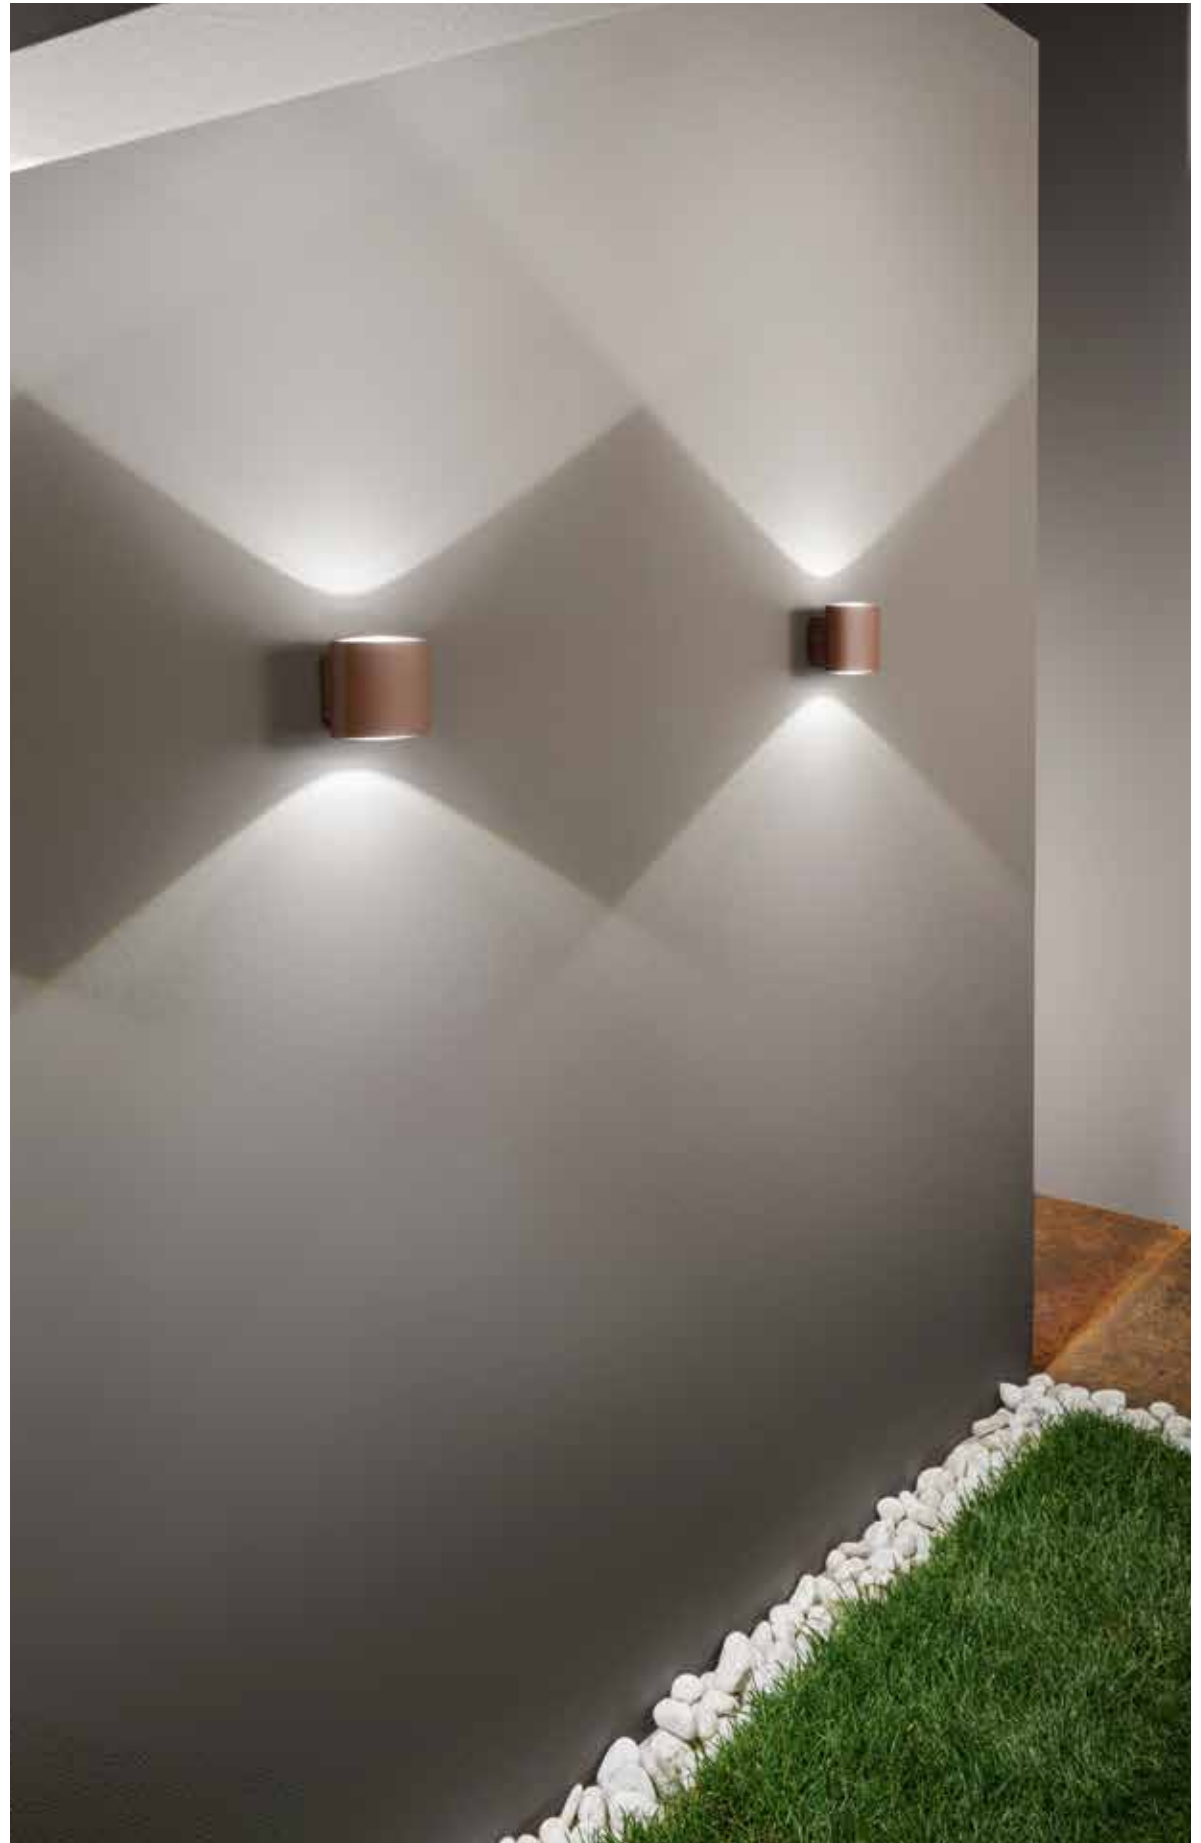

Driver

included