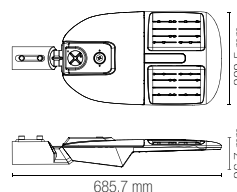

LED-STREETWAY-200

8031414879106

lumen

colour temp.	colour
29900 lm	

watt	200W
beam angle	80° x 140°
pf	0.90