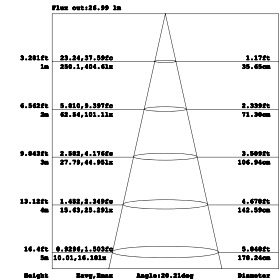

technical information

IRIDE

Incassi calpestabili LED RGB FULL COLOR
corpo in lega di alluminio, ghiera in acciaio 316.
Walkable built-in LED RGB FULL COLOR light 316
stainless steel cover and aluminium alloy housing.

Materiale
alluminio pressofuso

Temperatura colore
RGB full color

Driver
DC 12/24V
non incluso

Durata e on/off
50.000h
>25.000 on/off

Material
die cast aluminum

Colour temperature
RGB full color

Driver
DC 12/24V
not included

Life time and on/off
50.000h
>25.000 on/off

LED-IRIDE-R6

8031414868971

lumen

colour temp. | colour
RGB

recessed box

watt | 3 x 1W
driver | DC12/24V
beam angle | 15°