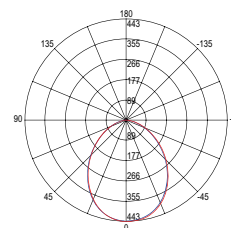

LED-AXEL/20W