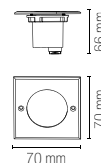

WALK

LED-WALK-Q7C

8031414885824

lumen

colour temp.

recessed box

345 lm

LED-WALK-Q7

8031440355599

lumen

375 lm

watt 3W

beam angle 30°

pressure loads max 2000 kg

LED-WALK-Q11C

8031414885800

lumen

colour temp.

recessed box

930 lm

LED-WALK-Q11

8031440355575

lumen

990 lm

watt 8W

beam angle 30°

pressure loads max 2000 kg

LED-WALK-Q14C

8031414885817

lumen

colour temp.

recessed box

1400 lm

LED-WALK-Q14

8031440355551

lumen

1500 lm

watt 12W

beam angle 30°

pressure loads max 2000 kg

Fotometria del prodotto / Photometric curve