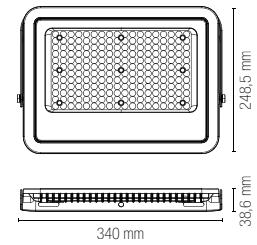

LED-ATHOS-100

8031414884186

lumen

colour temp. colour

10115 lm

LED-ATHOS-100F

8031414884193

lumen

9624 lm

watt 100W

beam angle 120°

pf 0.90

LED-ATHOS-150

8031414884209

lumen

colour temp. colour

14557 lm

LED-ATHOS-150F

8031414884216

lumen

14388 lm

watt 150W

beam angle 120°

pf 0.90

LED-ATHOS-200

8031414884223

lumen

colour temp. colour

20371 lm

LED-ATHOS-200F

8031414884230

lumen

20310 lm

watt 300W

beam angle 120°

pf 0.90

Fotometria del prodotto / Photometric curve