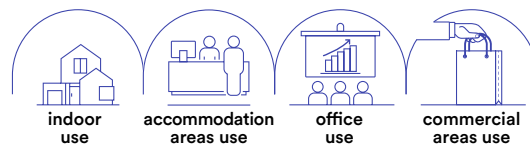

Trifase / Three-phase

CLOCK

indoor use

accommodation areas use

office use

commercial areas use

Materiale

alluminio con cavo in tessuto nero

Colore

romo
nero anodizzato

Material

aluminum with black fabric cable

Colour

chrome
black anodized