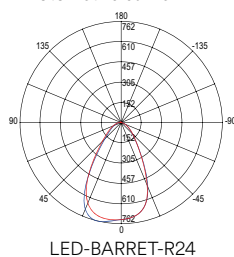

LED-BARRET-R24C
8031440355070

lumen

colour temp. | colour | recessed box

85 lm

LED-BARRET-R24
8031440364416

lumen

85 lm

Ø 20 mm

Ø 24 mm

watt 1W
driver 3,5V DC
beam angle 40°
pressure loads max 250 kg
Ø 16 mm

Fotometria del prodotto /
Photometric curve