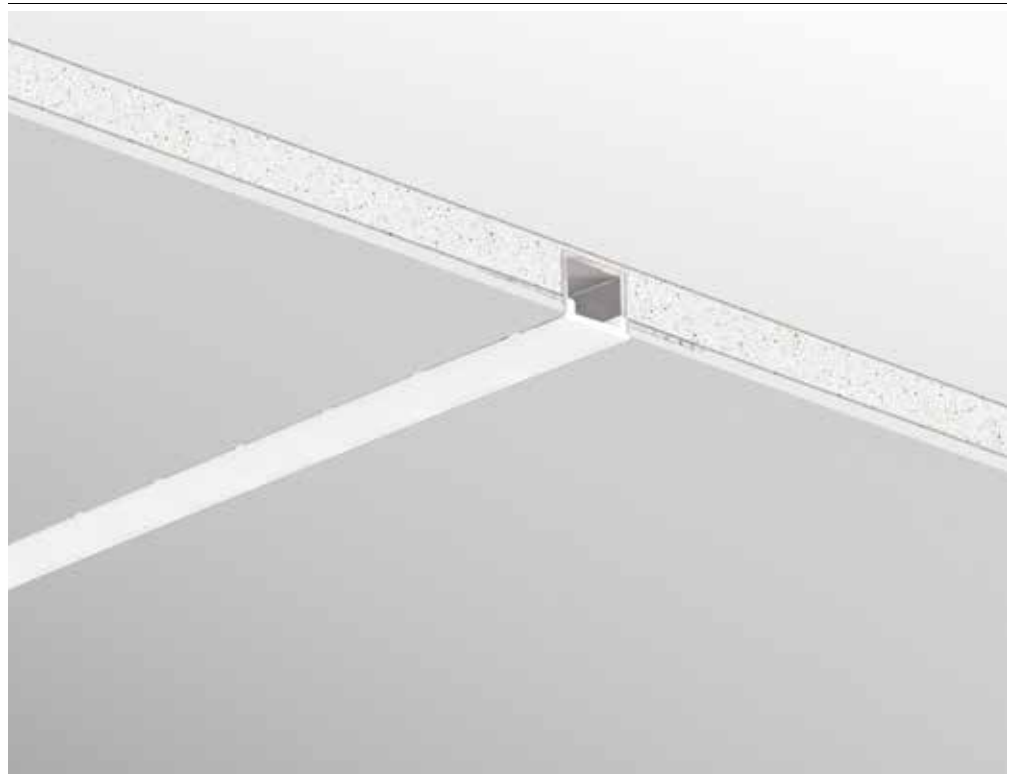

Installazione ad incasso /
Recessed installation

Strip LED non inclusa
vedi p. 398 a p. 435 /
LED strip not included
see p. 398 to p. 435

BEND PROFILE

Profilo snodabile a rapido fissaggio nel cartongesso.
Diffusore opale e tappi inclusi /
Articulated quick fixing profile in plasteboard
with opal diffuser and caps included.

length | colour
[ ] [ ]

Accessori / Accessories

colour |

2 pcs kit caps

I-PROFILO-BEND
8031414915811

2 m aluminum

I-PROFILO-BEND-CAP
8031414923557

silver