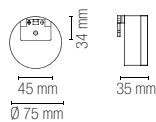

Fissaggio su cornice / Frame fixing