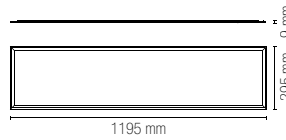

LED-PANEL-60X60-BIS

8031414865383

lumen

colour temp.	colour

5400 lm
(↓ 2800 lm + 2800 lm ↑)

watt

40W

beam angle

↓ 120° + 120° ↑

pf

0.90

LED-PANEL-30X120-BIS

8031414865376

lumen

colour temp.	colour

5600 lm
(↓ 2700 lm + 2700 lm ↑)

watt

40W

beam angle

↓ 120° + 120° ↑

pf

0.90

Fotometria del prodotto / Photometric curve

Accessorio incluso / Included accessory

Kit cavi acciaio ed elettrico 1,5 m / steel hanging cable and electric cable 1,5 m