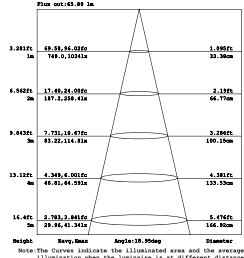

LED-IRIDE-18P
8031440358088
lumen

colour temp. | colour
RGB

LED-IRIDE-18P-BCO
8031440359689
lumen

colour temp. | colour
1620 lm

watt | 18 x 1W
driver | DC24V
beam angle | 40°

watt | 18 x 1W
driver | DC24V
beam angle | 30°