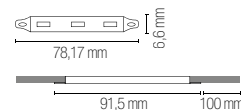

LED-INSIGN-F

8031414862979

lumen

colour
temp.

72 lm/m

light source	SMD 5050
watt/m	20 x 0,72W
beam angle	120°