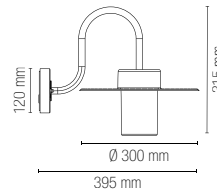

Lampadina consigliata /
Suggested light bulb

Lampadina non inclusa /
Light bulb not included

LANT-YORK/S1
8031414862764

1 x E27 MAX 60W

colour

LANT-YORK/AP
8031414862757

1 x E27 MAX 60W

colour