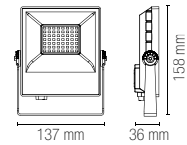

LED-AXEL-20-BCO
8031414918751

	colour temp.	colour
lumen	2200 lm	
watt		20W
beam angle		100°
pf		-