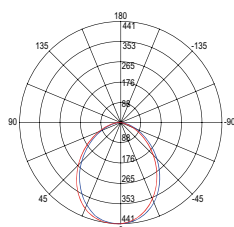

Fotometria del prodotto / Photometric curve

LED-AXEL/10W