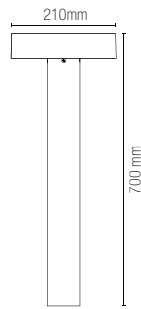

I-UNDERWOOD-P70-ANT 8031414883059	●
I-UNDERWOOD-P70-BRO 8031414883066	●

colour

4 x G9 LED

10W

Lampadina non inclusa /
Light bulb not included

FOCUS

Collezione a LED in policarbonato nei colori bianco e nero.
LED polycarbonate collection in black and white colors.