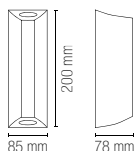

LED-W-RAY ANT

8031414867127

lumen

colour temp.	colour

1100+390 lm

watt

14W

beam angle

↓ 50° + 50° ↑ + 120° →

LED-W-RAY BRO

8031414870998

lumen

colour temp.	colour

1100+390 lm

watt

14W

beam angle

↓ 50° + 50° ↑ + 120° →