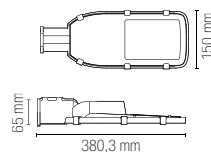

LED-HIGHWAY-50

8031414877034

lumen

colour temp.	colour
7500 lm	

watt	50W
beam angle	135° x 80°
pf	0.90