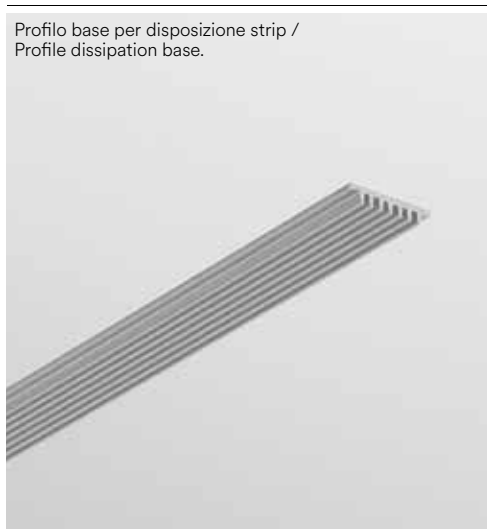

PIANO PROFILE

Profilo base per disposizione strip /
Profile dissipation base.

length  colour 

I-PROFILO-PIANO-2

8031414878802

2 m  aluminum

PROFILO STRIP LED / PROFILES AND STRIP LED

In.tec light