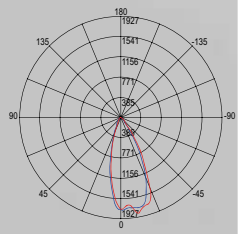

watt 8W
beam angle 30°

LED-TARGET-30-24V
8031414878550
lumen

colour temp.
 468 lm

watt 30W
beam angle 30°

Fotometria del prodotto / Photometric curve

LED-TARGET-8-24V

LED-TARGET-30-24V

EASY DOMOTIC 24V