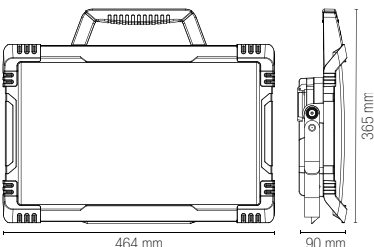

Accessori inclusi / Included accessories

Cavo 3 metri con spina /
3 meter cable with plug