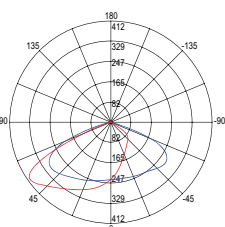

LED-STREETWAY-150W