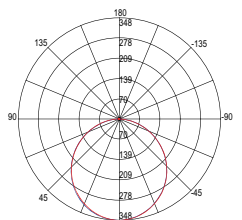

LED-PANEL-30X120-PRO

8031414904839

lumen

colour temp.

colour

4600 lm

watt 40W

beam angle 120°

pf 0.90

290 × 1190 mm

LED-PANEL-30X120-PRO