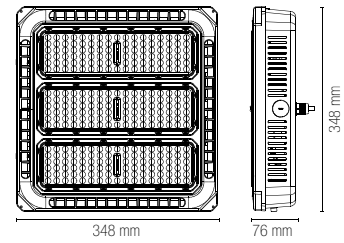

LED-ENERGY-80-PL

8031414862078

lumen

colour temp. | colour

● ●
11100 lm

watt 80W

beam angle 80°

pf 0.90