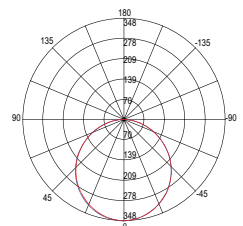

LED-PANEL-30X120-SM