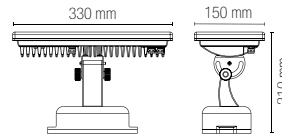

Proiettore LED RGB FULL COLOR in alluminio.
LED RGB FULL COLOR lamp in aluminium.

Materiale
alluminio

Temperatura colore
RGB full color

Driver
incluso

Durata e on/off
50.000h
>25.000 on/off

Material
aluminum

Colour temperature
RGB full color

Driver
included

Life time and on/off
50.000h
>25.000 on/off

LED-RAYS-36P
8031440355445

lumen

watt
beam angle

colour temp. | colour
RGB

30 x 1W
45°