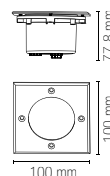

WALK

LED-WALK-Q7C

8031414885824

lumen

colour temp.

recessed box

345 lm

LED-WALK-Q7

8031440355599

lumen

375 lm

watt 3W

beam angle 30°

pressure loads max 2000 kg

LED-WALK-Q11C

8031414885800

lumen

colour temp.

recessed box

930 lm

LED-WALK-Q11

8031440355575

lumen

990 lm

watt 8W

beam angle 30°

pressure loads max 2000 kg

LED-WALK-Q14C

8031414885817

lumen

colour temp.

recessed box

1400 lm

LED-WALK-Q14

8031440355551

lumen

1500 lm

watt 12W

beam angle 30°

pressure loads max 2000 kg

Fotometria del prodotto / Photometric curve