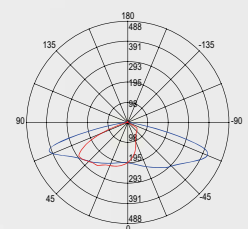

LED-IPERION-75-SOLAR