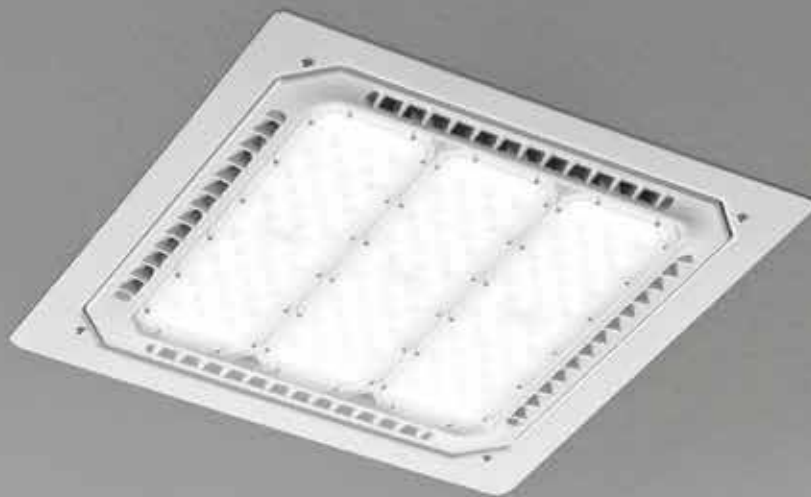

Material
aluminium

Colour
white

Colour temperature
4000K

Driver
included

Life time and on/off
50.000 h
>25.000 on/off

LED-ENERGY-80-INC

8031414862085

lumen