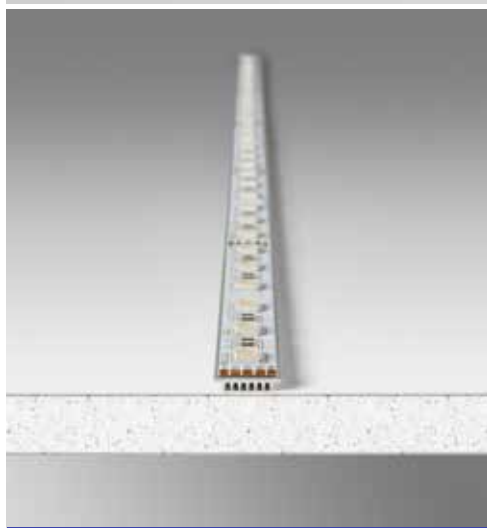

PIANO PROFILE

Profilo base per disposizione strip /
Profile dissipation base.

length  colour 

I-PROFILO-PIANO-2

8031414878802

2 m  aluminum

PROFILO STRIP LED / PROFILES AND STRIP LED

In.tec light