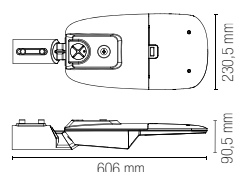

LED-STREETWAY-150

8031414876358

lumen

colour temp.	colour
22000 lm	

watt	150W
beam angle	80° x 140°
pf	0.90