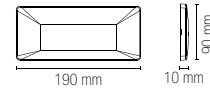

scatola derivazione 506L
506L junction box
non inclusa / not included