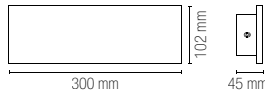

Connettore
IP65 incluso /
IP65 connector
included