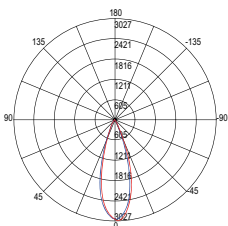

Driver

built-in

LED-ROCKET-7