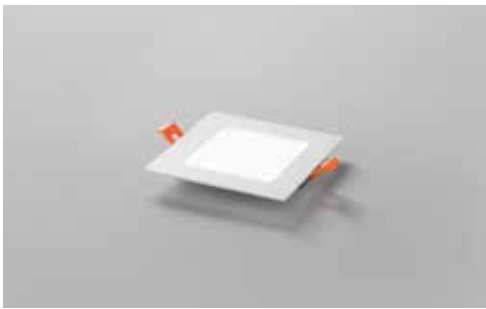

INC-FLAP-8CCT

8031414892273

lumen

watt	8W
beam angle	120°
□	110 × 110 mm