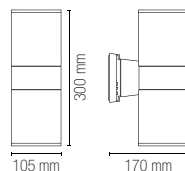

Lampadina non inclusa /
Light bulb not included