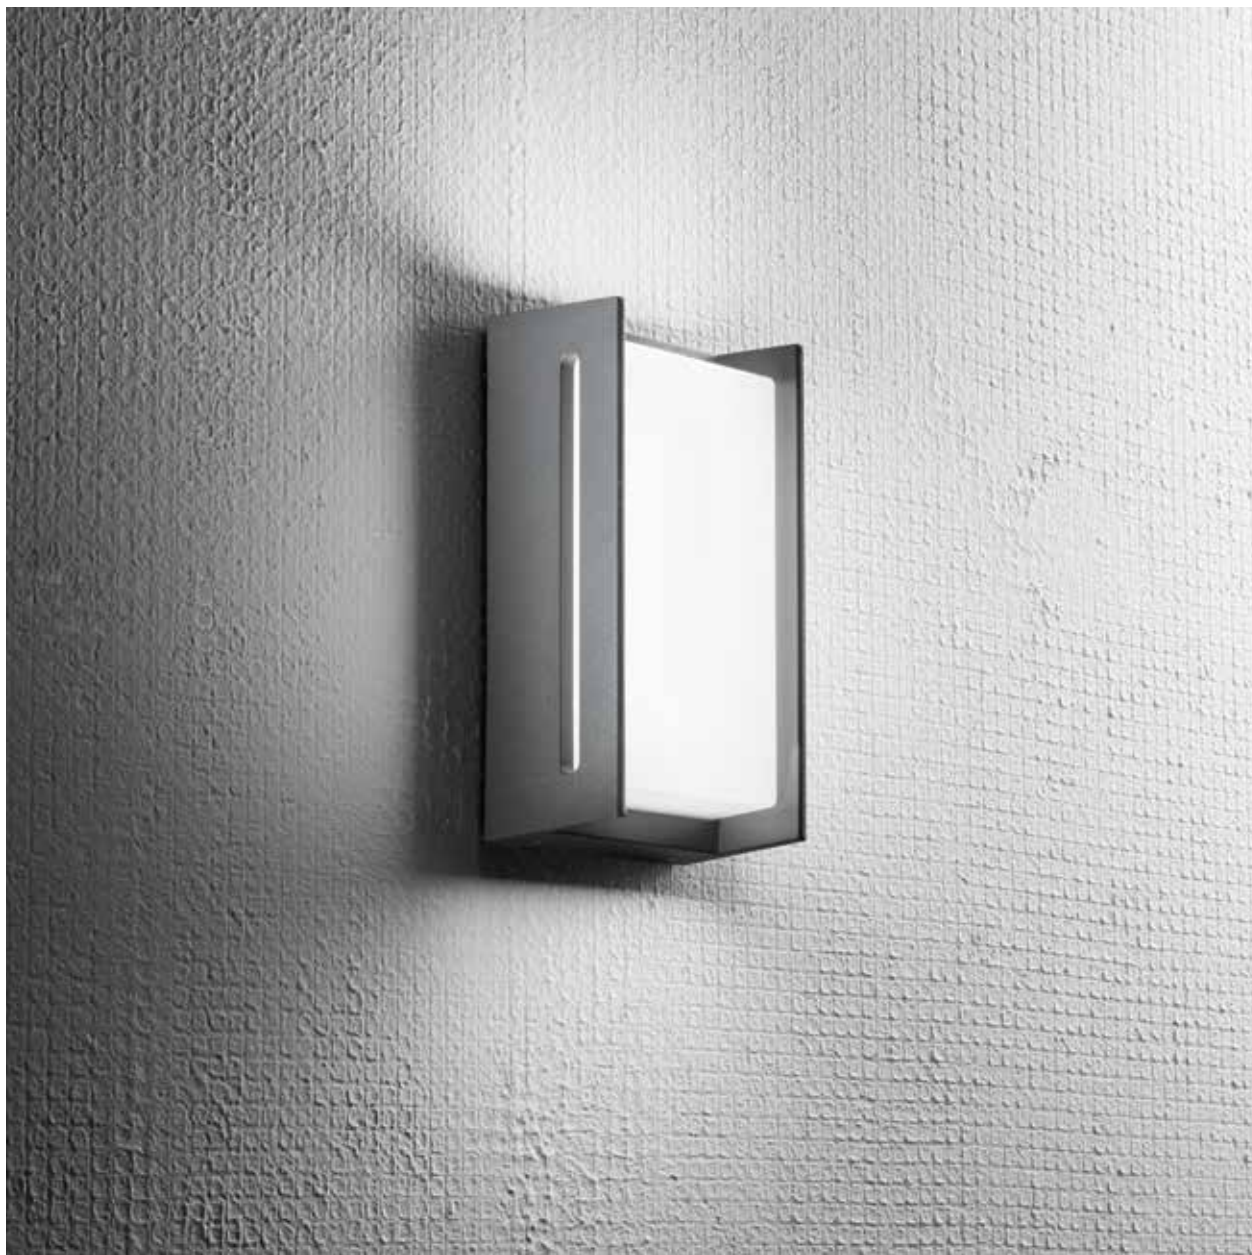

Funzione NON-MAINTAIN
emergenza /
NON-MAINTAIN function
only emergency

OUTDOOR

APPLIQUE
WALL LAMPS

COMPACT

Applique a LED in alluminio colore antracite con diffusore in policarbonato.
Anthracite aluminum LED wall lamp and PC diffuser.