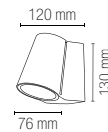

colour temp.	colour
LED-SINTESI-P BCO 8031414862245		
lumen	400 lm	
LED-SINTESI-P NERO 8031414862252		
lumen	400 lm	
watt	6W	
beam angle	100°