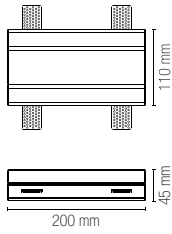

INC-SKILIFT-L16CM
8031414884360

165 × 165 mm