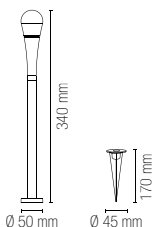

Lampadina consigliata /
Suggested light bulb

Lampadina non inclusa /
Light bulb not included