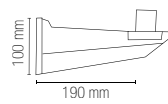

colour
I-POLLY-TUBE100 8031414890149	●
I-POLLY-TUBE150 8031414890156	●
I-POLLY-TUBE200 8031414890163	●