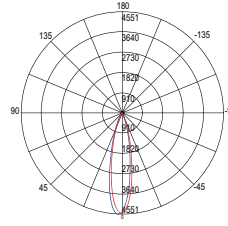

INC-APOLLO-3X30*