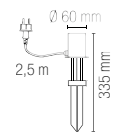

colour

Accessori inclusi / Included accessories

Cavo 2,5 m con spina schuko / 2,5 m of cable with schuko plug

POLLY

	colour
I-POLLY-TUBE100 8031414890149	●
I-POLLY-TUBE150 8031414890156	●
I-POLLY-TUBE200 8031414890163	●