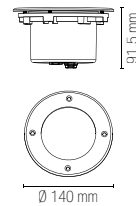

LED-WALK-R7C

8031414885855

lumen

colour temp.	colour
345 lm	

LED-WALK-R7

8031440355582

lumen

375 lm	

watt	3W
beam angle	30°
pressure loads	max 2000 kg

recessed box

LED-WALK-R11C

8031414885831

lumen

colour temp.	colour
930 lm	

LED-WALK-R11

8031440355568

lumen

990 lm	

watt	8W
beam angle	30°
pressure loads	max 2000 kg

recessed box

LED-WALK-R14C

8031414885848

lumen

colour temp.	colour
1400 lm	

LED-WALK-R14

8031440355544

lumen

1500 lm	

watt	12W
beam angle	30°
pressure loads	max 2000 kg

recessed box

Fotometria del prodotto / Photometric curve