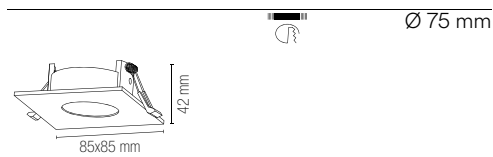

INC-STENOS-Q-ML
8031414875863

Lampadina
non inclusa /
Light bulb
not included

Portalampada GU10
o MR16 non inclusi/
GU10 or MR16 lamp
holder not included

Lampadina
non inclusa /
Light bulb
not included

Portalampada GU10
o MR16 non inclusi/
GU10 or MR16 lamp
holder not included