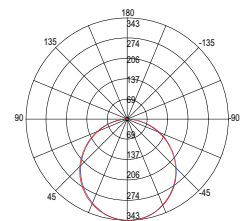

watt	36W
beam angle	120°
pf	0.90
	590 x 590 mm

Accessorio incluso /
Included accessory

Telecomando incluso /
Remote control included

Fotometria del prodotto /
Photometric curve

LED-PANEL-60x60-RGBW

Fotometria del prodotto /
Photometric curve