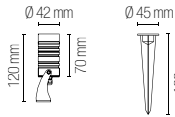

LED-IRIDE-9P
8031440358118
lumen

colour temp. | colour
RGB

LED-IRIDE-9P-BCO
8031440359702
lumen

colour temp. | colour
720 lm

watt | 9 x 1W
driver | DC12/24V
beam angle | 40°

watt | 9 x 1W
driver | DC12/24V
beam angle | 30°