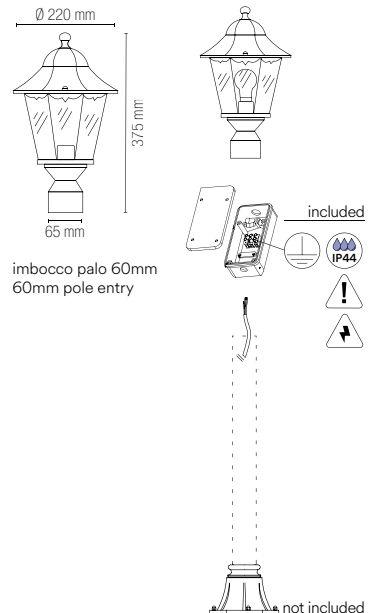

colour

LANT-MILANO/S1
8031436841235

1 x E27 MAX 60W

colour

1 x E27 MAX 60W

colour

1 x E27 MAX 60W

colour

1 x E27 MAX 60W