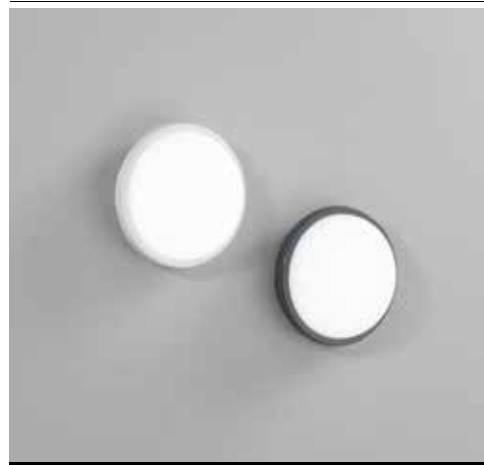

white
anthracite

Colour temperature

3000K / 4000K

Driver

built-in

Plafoniera LED integrato, base in policarbonato bianco o antracite, diffusore in policarbonato bianco.

Polycarbonate built-in LED ceiling lamp in white or anthracite colour with white PC diffuser.