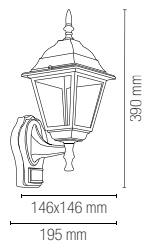

colour

LANT-ROMA/AP1B BCO
8031434671216

LANT-ROMA/AP1B
8031430761171

1 x E27 MAX 60W