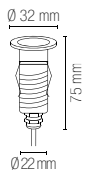

SUBWAY

Segnapassi incasso.
Recessed light.

Materiale
alluminio

Colore
nikel

Temperatura colore
3000K / 4000K / BLU

Driver
DC 12-24V
tensione costante
non incluso

Material
aluminum

Colour
nikel

Colour temperature
3000K / 4000K

Driver
DC 12-24V
constant voltage
not included

LED-SUBWAY-R1C

8031414879342

lumen

colour temp.

385 lm

LED-SUBWAY-R1M

8031414877263

lumen

420 lm

LED-SUBWAY-R1B

8031414877270

lumen

53 lm

watt

3W

driver

12/24V

beam angle

15°

pressure loads

max 1000 kg

Ø 24 mm

Fotometria del prodotto /
Photometric curve

Connessione in parallelo /
Serie connection system

Driver p. 843-852
Controller p. 854-857

Accessori inclusi /
Included accessories

x1
Cavo 1 m /
1 m cable

OUTDOOR INCASSI E SEGNAPASSI / INGROUND AND WALK LIGHTS

In.tec light