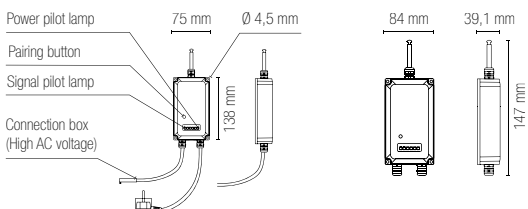

CONTROLLER-DMX-24

8031414872718

Controller DMX 24 canali
Tensione costante 4A
Input VOLTAGE 12/24V DC
Output POWER 24X(48-96)W
Output CURRENT 24X4A

Controller DMX 24 channels
Constant voltage 4A
Input VOLTAGE 12/24V DC
Output POWER 24X(48-96)W
Output CURRENT 24X4A

264,5 × 83 × 42 mm