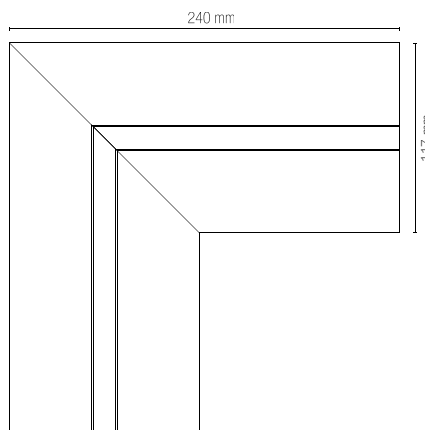

Kit 3 pz / Kit 3 pcs

length

length

I-INVISILINE-2
8031414916221

2 m

I-INVISILINE-L
8031414916238

2 m

Imtec light PROFILI E STRIP LED / PROFILES AND STRIP LED