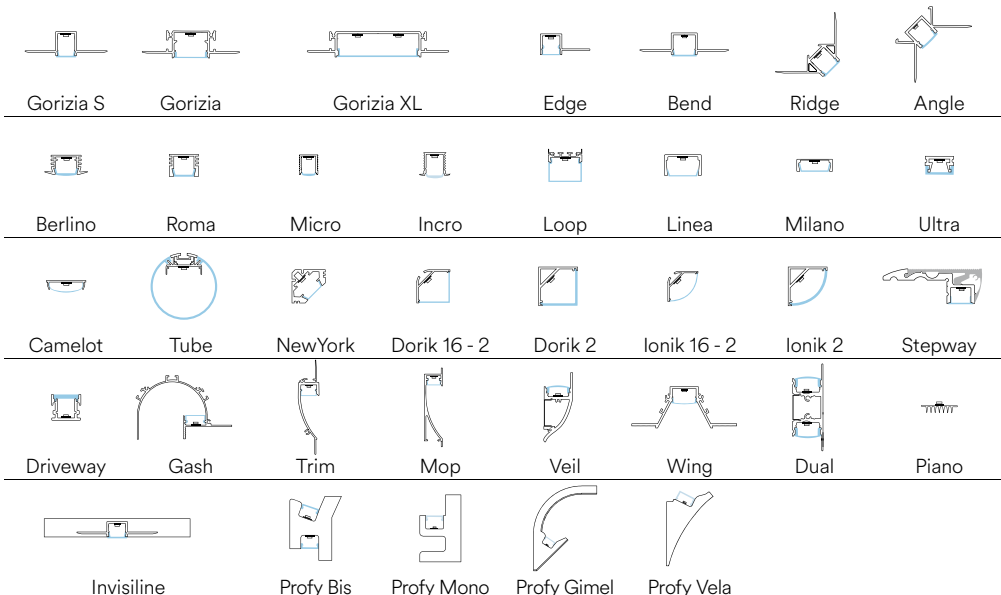

PROFILI E STRIP LED / PROFILES AND STRIP LED

In.tec light

STRIP24V 2835 60

EASY
DOMOTICA

Rotolo 5 metri strip led.
Roll 5 meters strip-led.

Driver p. 843-852
Controller p. 854-857

Materiale

kapton
senza silicone