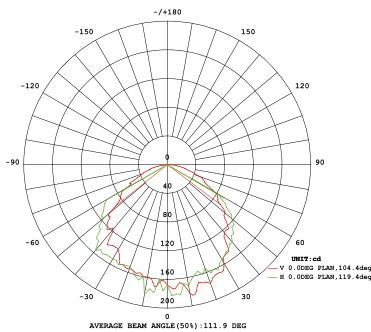

Materiale
policarbonato

Temperatura colore
RGB full color + 6500K

Driver

AC 12V non incluso
DC 24V non incluso

Durata e on/off

50.000h
>25.000 on/off

Material

PC

Colour temperature
RGB full color + 6500K

Driver

AC 12V not included
DC 24V not included

Life time and on/off

50.000h
>25.000 on/off

Incasso LED a immersione per piscine.
Pool immersion LED down light.