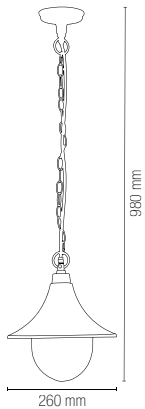

Lampadina non inclusa /
Light bulb not included