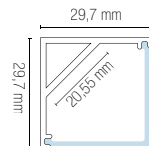

Installazione angolare a superficie /
Angular surface installation

Strip LED non inclusa
vedi p. 398 a p. 435 /
LED strip not included
see p. 398 to p. 435

DORIK PROFILE

Profilo angolare in alluminio
con fissaggio a parete, diffusore
opale, tappi e staffe inclusi /
Angular aluminium profile with
wall mounting, opal diffuser,
caps and brackets included.

length | colour

length | colour

Accessori / Accessories

colour

I-PROFILO-DORIK-16-2
8031414882205

2 m aluminum

I-PROFILO-DORIK-2
8031414876556

2 m aluminum

2 pcs kit caps for DORIK 16x16 mm

I-PROFILO-DORIK-16-CAP
8031414882212

●
silver

2 pcs kit caps for DORIK 29,7x29,7 mm

I-PROFILO-DORIK-CAP
8031414877768

●
silver