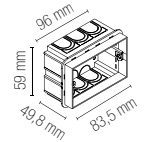

scatola derivazione 503
503 junction box
non inclusa / not included