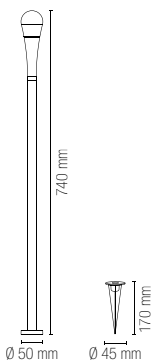

Lampadina consigliata /
Suggested light bulb

Lampadina non inclusa /
Light bulb not included