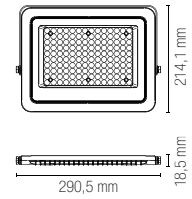

LED-ATHOS-150

8031414884209

lumen

colour temp. colour

14557 lm

LED-ATHOS-150F

8031414884216

lumen

14388 lm

watt 150W

beam angle 120°

pf 0.90