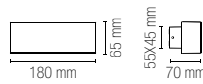

colour temp. | colour

1380 lm

watt 2 × 6W

beam angle ↓ 120° + 120° ↑

BOXTER

Applique a LED in alluminio goffrato bianco, silver, nero o corten.
Aluminum LED wall lamp embossed white, silver, black or corten finish.