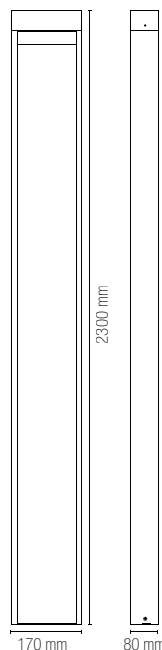

LED-LUMINA-P200

8031414922888

lumen

colour temp.	colour
3690 lm	

watt	30W
beam angle	120°
pf	0.90