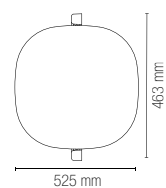

LED-POLIS-50

8031414879465

lumen

colour temp. | colour

7000 lm

watt	50W
beam angle	155° x 75°
pf	0.90