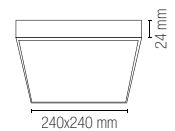

colour temp.	colour
LED-DOMO-R24-BCO 8031414882779 lumen	2700 lm	
LED-DOMO-R24-NER 8031414893836 lumen	2700 lm	
LED-DOMO-R24 8031414876228 lumen	2700 lm	
watt		24W
beam angle		120°

	colour temp.	colour
LED-DOMO-Q24-BCO 8031414882762 lumen	2700 lm	
LED-DOMO-Q24-NER 8031414893843 lumen	2700 lm	
LED-DOMO-Q24 8031414876235 lumen	2700 lm	
watt		24W
beam angle		120°