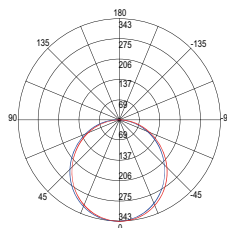

watt

40W

beam angle

↓ 120° + 120° ↑

pf

0.90

Fotometria del prodotto / Photometric curve

LED-PANEL-60X60-BIS