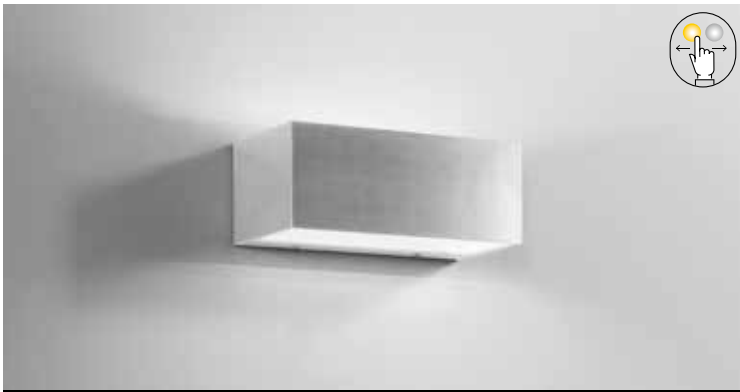

colour temp.	colour
LED-W-TWIN-M BCO 8031414863969 lumen		
	2150 lm	
LED-W-TWIN-M ANT 8031414863693 lumen		
	2150 lm	
LED-W-TWIN-M NIK 8031414863990 lumen		
	2150 lm	

watt 18W
beam angle ↓ 90° + 90° ↑

	colour temp.	colour
LED-W-TWIN-XL BCO 8031414863716 lumen		
	4260 lm	
LED-W-TWIN-XL ANT 8031414863686 lumen		
	4260 lm	
LED-W-TWIN-XL NIK 8031414864362 lumen		
	4440 lm	

watt 35W
beam angle ↓ 90° + 90° ↑