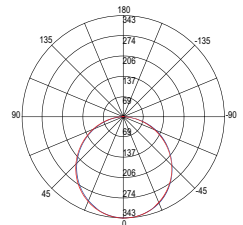

Fotometria del prodotto /
Photometric curve

LED-PANEL-60X60-SM