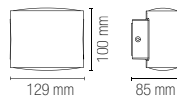

LED-W-BOXTER BCO

8031414873043

lumen

colour temp.

960 lm

watt $2 \times 4W$

beam angle $\downarrow 120^\circ + 120^\circ \uparrow$

LED-W-BOXTER SIL

8031414862399

lumen

colour temp.

800 lm

watt $2 \times 4W$

beam angle $\downarrow 120^\circ + 120^\circ \uparrow$

LED-W-BOXTER NER

8031414862382

lumen

colour temp.

960 lm

watt $2 \times 4W$

beam angle $\downarrow 120^\circ + 120^\circ \uparrow$

LED-W-BOXTER BRO

8031414862405

lumen

colour temp.

960 lm

watt $2 \times 4W$

beam angle $\downarrow 120^\circ + 120^\circ \uparrow$