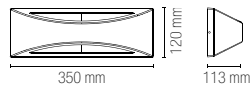

LED-W-WEISS-BCO

8031414897193

lumen

colour temp. | colour

1800 lm

watt 16W

beam angle ↓ 120° + 120° ↑

LED-W-WEISS-NER

8031414897216

lumen

colour temp. | colour

1800 lm

watt 16W

beam angle ↓ 120° + 120° ↑

LED-W-WEISS-BRO

8031414897209

lumen

colour temp. | colour

1800 lm

watt 16W

beam angle ↓ 120° + 120° ↑