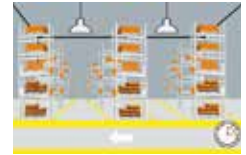

Trascorso il tempo di attesa, il sensore spegne la lampada quando non viene rilevato movimento.

After elapse of hold time, the sensor switches off the light when no motion is detected.