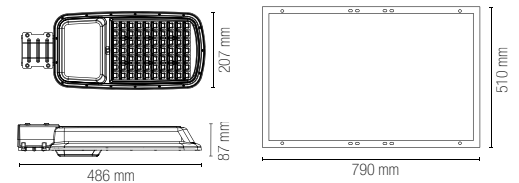

Accessori inclusi / Included accessories

Pannello solare / Solar panel

50W - lithium 12,8V 54000 mAh
75W - lithium 25,6V 36000 mAh

Batteria ricaricabile non sostituibile / Rechargeable battery non replaceable

imbocco palo 60 mm / 60 mm pole entry