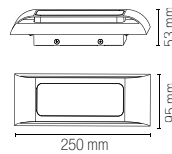

LED-W-DESERT-BRO
8031414922901

	colour temp.	colour
lumen	580 lm	
watt		12W
beam angle		120°