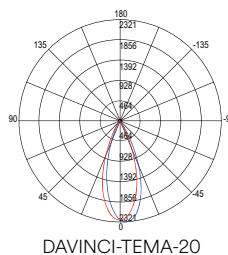

Accessori inclusi / Included accessories

Kit 2pz fermi per corpi illuminanti sistema con sfere volventi /
Kit 2pcs of side brake for Davinci light source modules with rolling spheres joint system