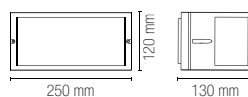

colour

1 x E27 MAX 42W

Lampadina non inclusa /
Light bulb not included

colour

1 x E27 MAX 42W

Lampadina non inclusa /
Light bulb not included

colour

1 x E27 MAX 42W

Lampadina non inclusa /
Light bulb not included

colour

1 x E27 MAX 42W

Lampadina non inclusa /
Light bulb not included