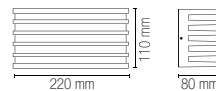

LED-W-DUKROT-BCO 8031414918591	colour temp.	colour
lumen	1440 lm	
watt	12W	
beam angle	180°	

LED-W-DUKROT-ANT 8031414918584	colour temp.	colour
lumen	1440 lm	
watt	12W	
beam angle	180°	

LED-W-DUKROT-BRO 8031414918607	colour temp.	colour
lumen	1440 lm	
watt	12W	
beam angle	180°