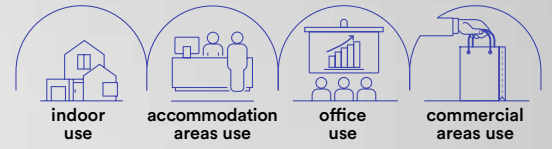

LED-JET ALTO LUMEN 20W

LED-JET ALTO LUMEN 30W

LED-JET ALTO LUMEN 40W

Trifase / Three-phase

JET

Proiettore a binario in alluminio con adattatore trifase.
Aluminum track spotlight with three-phase adapter.

Materiale
alluminio