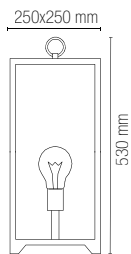

Accessori inclusi / Included accessories

Cavo 2,5 m
con spina shuko /
2,5 m of cable
with schuko plug