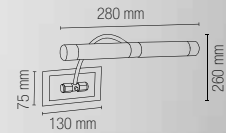

In.tec light APPLIQUE E PLAFONIERE / WALL LAMPS AND CEILING LAMPS

colour

SPOT-Q1

8031414076932

2 x G9 MAX 28W