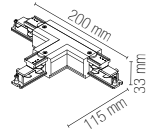

LED-RAIL-T-DX1-DA-NER
8031414926497

Connettore nero destro a T
per binari guida entrata
L N + cavo di terra
per circuito trifase.

Right black T connector
for L N input guide
rails + ground cable for
three-phase system.

LED-RAIL-T-SX1-DA-NER
8031414926473

Connettore nero sinistro a T
per binari guida entrata
L N + cavo di terra
per circuito trifase.

Left black T connector
for L N input guide
rails + ground cable for
three-phase system.

LED-RAIL-T-DX2-DA-NER
8031414926510

Connettore nero destro a T
per binari guida entrata
L N + cavo di terra
per circuito trifase.

Right black T connector
for L N input guide
rails + ground cable for
three-phase system.

LED-RAIL-T-SX2-DA-NER
8031414926459

Connettore nero a T
per binari guida entrata
L N + cavo di terra
per circuito trifase.

Black T connector
for L N input guide
rails + ground cable for
three-phase circuit.