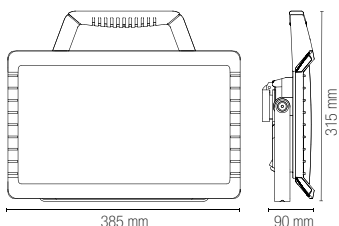

watt

45W

beam angle

120°

Plug 2X max 15A 250V 2500W

Accessori inclusi / Included accessories

Cavo 3 metri con spina /
3 meter cable with plug

LED-KNOX-80