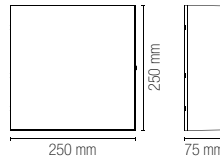

LED-TOGO-Q25

8031414883646

lumen

colour temp.		colour	
2400 lm			

watt	20W
beam angle	120°

LED-TOGO-RT20

8031414883622

lumen

colour temp.		colour	
1000 lm			

watt	8W
beam angle	120°