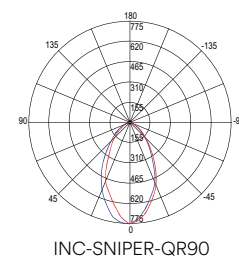

Accessori inclusi / Included accessories

due ghiera intercambiabili
1 rotonda 1 quadrata /
interchangeable ring