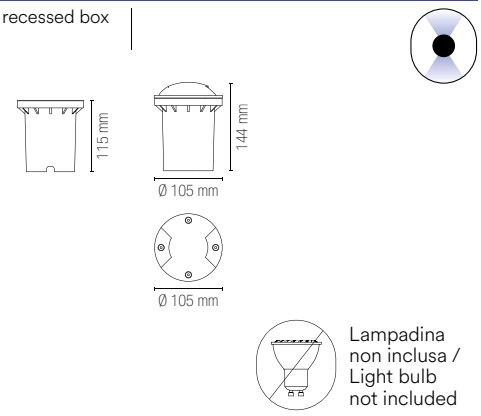

colour	recessed box
I-HUMMER-R2 8031414893201	
I-HUMMER-R2-ANT 8031414895847	
I-HUMMER-R2-BRO 8031414893218	
1 x GU10 MAX 35W	
pressure loads	max 500 kg