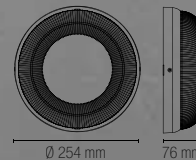

LED-CAPRI-S-BCO
8031414883585
lumen

colour temp.	colour
2350 lm	

watt	20W
beam angle	100°

LED-CAPRI-L-BCO
8031414883592
lumen

colour temp.	colour
3200 lm	

watt	30W
beam angle	100°