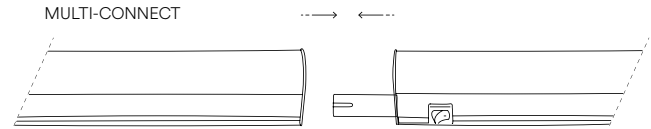

Connettore /
Connector

AC220V~ 240V 50Hz
MULTI-CONNECT