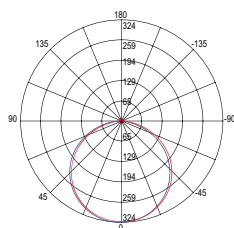

light source SMD 2835
watt/m 18W
led/m 120

Fotometria del prodotto / Photometric curve

Recommended Profiles p. 336 to p. 397

STRIP24V 2835 5W

EASY DOMOTICA

Rotolo 5 metri strip led.
Roll 5 meters strip-led.