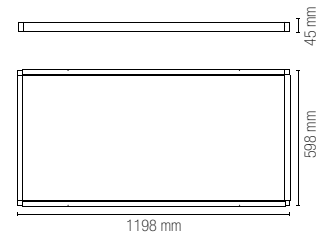

LED-PANEL-60X120-MT GR

8031414871506

Struttura per pannello LED, finitura grigio gofrato

Aluminum frame for LED panel, embossed grey

colour