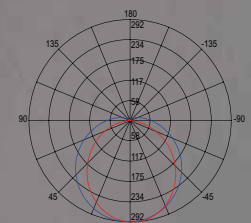

LED-NAUTILUS-PRO