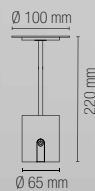

colour temp.	colour
LED-LIBERTY-BCO 8031414916078		
lumen	300 lm - 8h	
LED-LIBERTY-NER 8031414916085		
lumen	300 lm - 8h	
LED-LIBERTY-CR 8031414916092		
lumen	300 lm - 8h	
LED-LIBERTY-ORO 8031414916108		
lumen	300 lm - 8h	
watt	2W