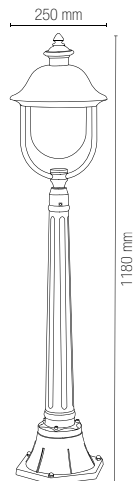

OUTDOOR APPLIQUE SOSPENSIONI E PALETTI CORRELATI / WALL SUSPENSION AND FLOOR LAMPS COMBINED

In.tec light