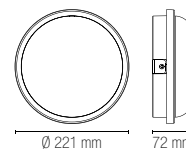

Doppio sistema di installazione /
Double installation system