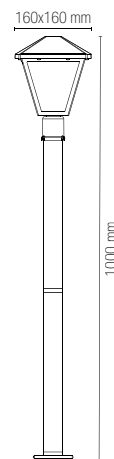

Lampadina consigliata /
Suggested light bulb

Lampadina non inclusa /
Light bulb not included