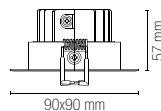

INC-ORIONE Q6

watt 7W
beam angle 87°
Ø 75 mm

INCASSI / RECESSED LAMPS

In.tec light