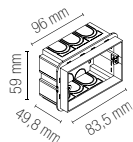

scatola derivazione 503
503 junction box
non inclusa / not included