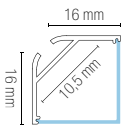

Installazione angolare a superficie /
Angular surface installation

Strip LED non inclusa
vedi p. 398 a p. 435 /
LED strip not included
see p. 398 to p. 435

DORIK PROFILE

Profilo angolare in alluminio
con fissaggio a parete, diffusore
opale, tappi e staffe inclusi /
Angular aluminium profile with
wall mounting, opal diffuser,
caps and brackets included.

length | colour

length | colour

Accessori / Accessories

colour

I-PROFILO-DORIK-16-2
8031414882205

2 m aluminum

I-PROFILO-DORIK-2
8031414876556

2 m aluminum

2 pcs kit caps for DORIK 16x16 mm

I-PROFILO-DORIK-16-CAP
8031414882212

●
silver

2 pcs kit caps for DORIK 29,7x29,7 mm

I-PROFILO-DORIK-CAP
8031414877768

●
silver