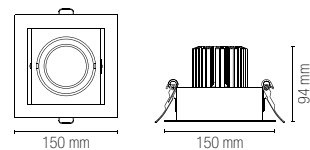

INC-APOLLO-1X20C 8031440360692	colour temp.	colour
lumen	2000 lm	
INC-APOLLO-1X20M 8031440360708	colour temp.	colour
lumen	2000 lm	
watt	1 × 20W	
beam angle	40°	
pf	-	
	125 × 125 mm