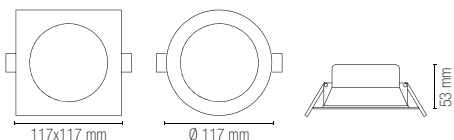

watt

12W

beam angle

38°

Ø 90 mm

Accessori inclusi / Included accessories

due ghiera intercambiabili
1 rotonda 1 quadrata /
interchangeable ring

GLOW