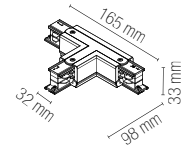

LED-RAIL-T-DX1-NER
8031414917525

Connettore nero destro a T
per binari guida entrata
L N + cavo di terra
per circuito trifase.

Right black T connector
for L N input guide
rails + ground cable for
three-phase system.

LED-RAIL-T-SX1-NER
8031414917501

Connettore nero sinistro a T
per binari guida entrata
L N + cavo di terra
per circuito trifase.

Left black T connector
for L N input guide
rails + ground cable for
three-phase system.

LED-RAIL-T-DX2-NER
8031414917549

Connettore nero destro a T
per binari guida entrata
L N + cavo di terra
per circuito trifase.

Right black T connector
for L N input guide
rails + ground cable for
three-phase system.

LED-RAIL-T-SX2-NER
8031414917488

Connettore nero a T
per binari guida entrata
L N + cavo di terra
per circuito trifase.

Black T connector
for L N input guide
rails + ground cable for
three-phase circuit.