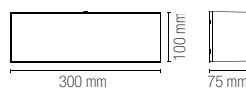

8031414883639

lumen

colour temp.		colour	
1500 lm			

watt	12W
beam angle	120°

OUTDOOR

PLAFONIERE
CEILING LAMPS

ZOOM

Plafoniera a LED wifi con videocamera di sicurezza integrata.
LED wifi ceiling lamp with built-in security camera.