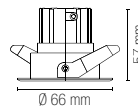

POLARIS

Faretto da incasso con struttura in alluminio e punto luce orientabile.
Recessed spotlight with aluminum structure and adjustable light point.

- **Materiale**
  alluminio
- **Colore**
  bianco gofrato
  silver gofrato
- **Temperatura colore**
  4000K
- **Driver**
  incluso
- **Durata e on/off**
  25.000 h
  >10.000 on/off
- **Material**
  aluminum
- **Colour**
  embossed white
  embossed silver
- **Colour temperature**
  4000K
- **Driver**
  included
- **Life time and on/off**
  25.000 h
  >10.000 on/off

INC-POLARIS-R3 BCO
8031429681169

lumen 300 lm

INC-POLARIS-R3

8031432041196

lumen 300 lm

colour temp. | colour |

INC-POLARIS R3

watt 3W

beam angle 24°

Ø 55 mm

INC-POLARIS-Q3 BCO
8031429761168

lumen 300 lm

INC-POLARIS-Q3

8031432051195

lumen 300 lm

colour temp. | colour |

INC-POLARIS Q3

watt 3W

beam angle 24°

Ø 55 mm