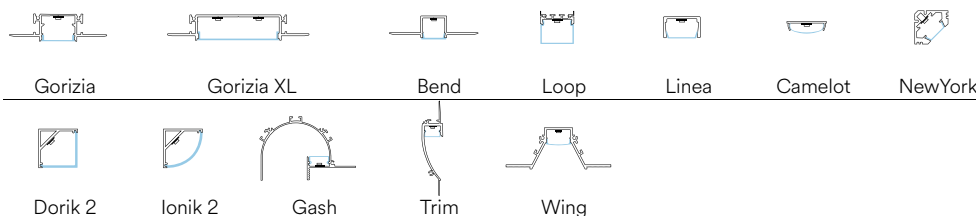

Recommended Profiles p. 336 to p. 397

In.tec light PROFILI E STRIP LED / PROFILES AND STRIP LED