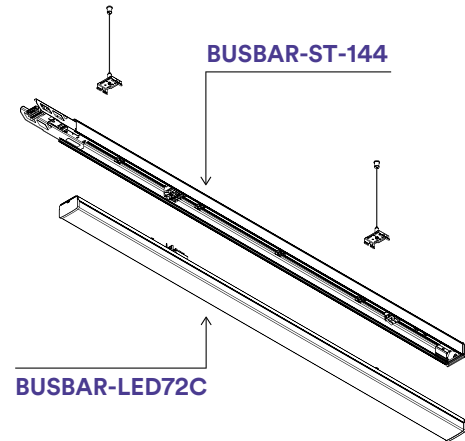

Schema di montaggio sistema binari.
Assembling technical sheet track rail system.

BUSBAR TRUNKING SYSTEM