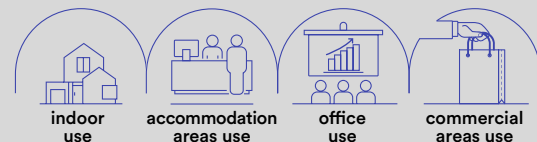

STRIP24V 3838 168 RGB