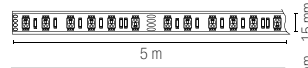

STRIP24V-5050RGBW-IP68

STRIP24V-5050RGBW-IP68
8031414871407
lumen

colour temp.
5400 lm/m

light source	SMD 5050
watt/m	19,2W
led/m	60