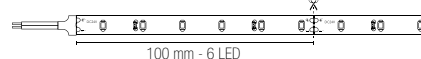

STRIP24V 5050 60 IP67

EASY DOMOTICA

Rotolo 5 metri strip led.
Roll 5 meters strip-led.

Driver p. 843-852
Controller p. 854-857

Materiale
kapton con rivestimento in silicone

Temperatura colore
3000K / 4000K / 6000K

Driver
DC24V
tensione costante non incluso

Durata e on/off
50.000h
>25.000 on/off

Material
kapton with silicone cover

Colour temperature
3000K / 4000K / 6000K

Driver
DC24V
constant voltage not included

Life time and on/off
50.000h
>25.000 on/off

colour temp.

STRIP24V-5050IP67-60C

8031414876143

lumen/m

total lumen

1390 lm

6950 lm

STRIP24V-5050IP67-60M

8031414876150

lumen/m

total lumen

1430 lm

7150 lm

STRIP24V-5050IP67-60F

8031414876174

lumen/m

total lumen

1314 lm

6570 lm

light source

SMD 5050

watt/m

14W

led/m

60

Fotometria del prodotto / Photometric curve

misura taglio / cut size

Recommended Profiles p. 336 to p. 397

PROFILI E STRIP LED / PROFILES AND STRIP LED

In.tec light