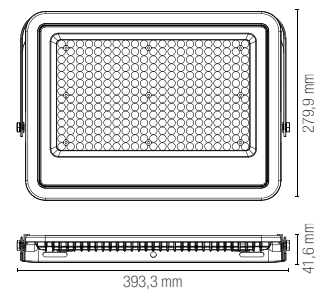

LED-ATHOS-200F

8031414884230

lumen

20310 lm

watt 300W

beam angle 120°

pf 0.90