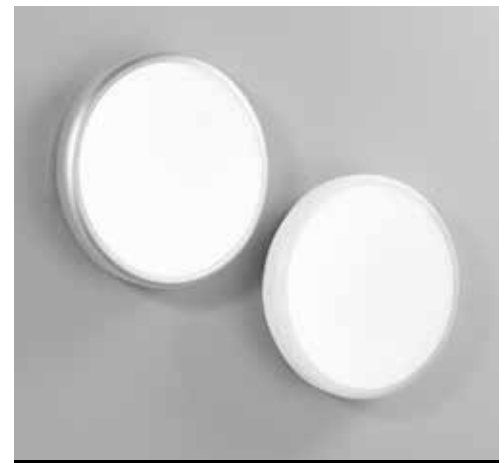

Driver
built-in

Plafoniera con sensore di movimento microwave, base in policarbonato, diffusore in policarbonato bianco.

Ceiling lamp with microwave sensor in polycarbonate ceiling with white PC diffuser.