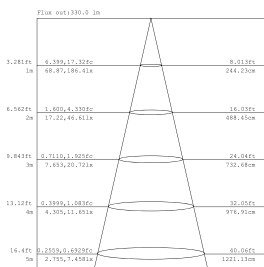

Materiale
policarbonato

Temperatura colore
RGB full color + 6500K

Driver

AC 12V non incluso
DC 24V non incluso

Durata e on/off

50.000h
>25.000 on/off

Material

PC

Colour temperature
RGB full color + 6500K

Driver

AC 12V not included
DC 24V not included

Life time and on/off

50.000h
>25.000 on/off

Incasso LED a immersione per piscine.
Pool immersion LED down light.