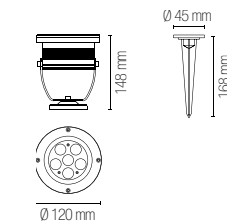

**Proiettore LED monocolor
o RGB FULL COLOR in alluminio.**
LED single colour or RGB FULL
COLOR lamp in aluminium.

Materiale
alluminio

Temperatura colore
RGB full color + 6000K

Driver
DC 12/24V
non incluso

Durata e on/off
50.000h
>25.000 on/off

Material
aluminum

Colour temperature
RGB full color + 6000K

Driver
DC 12/24V
not included

Life time and on/off
50.000h
>25.000 on/off

LED-IRIDE-3P
8031440358101
lumen

colour temp. | colour
RGB

LED-IRIDE-3P-BCO
8031440359719
lumen

colour temp. | colour
240 lm

watt | 3 x 1W
driver | DC12/24V
beam angle | 45°

watt | 3 x 1W
driver | DC12/24V
beam angle | 30°

LED-IRIDE-9P
8031440358118
lumen

colour temp. | colour
RGB

LED-IRIDE-9P-BCO
8031440359702
lumen

colour temp. | colour
720 lm

watt | 9 x 1W
driver | DC12/24V
beam angle | 40°

watt | 9 x 1W
driver | DC12/24V
beam angle | 30°

LED-IRIDE-18P
8031440358088
lumen

colour temp. | colour
RGB

LED-IRIDE-18P-BCO
8031440359689
lumen

colour temp. | colour
1620 lm

watt | 18 x 1W
driver | DC24V
beam angle | 40°

watt | 18 x 1W
driver | DC24V
beam angle | 30°