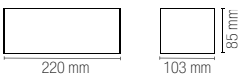

colour temp.	colour
LED-W-TWIN-M BCO 8031414863969 lumen		
	2150 lm	
LED-W-TWIN-M ANT 8031414863693 lumen		
	2150 lm	
LED-W-TWIN-M NIK 8031414863990 lumen		
	2150 lm	

watt 18W
beam angle ↓ 90° + 90° ↑