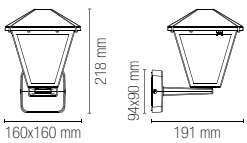

colour

1 x E27 MAX 60W