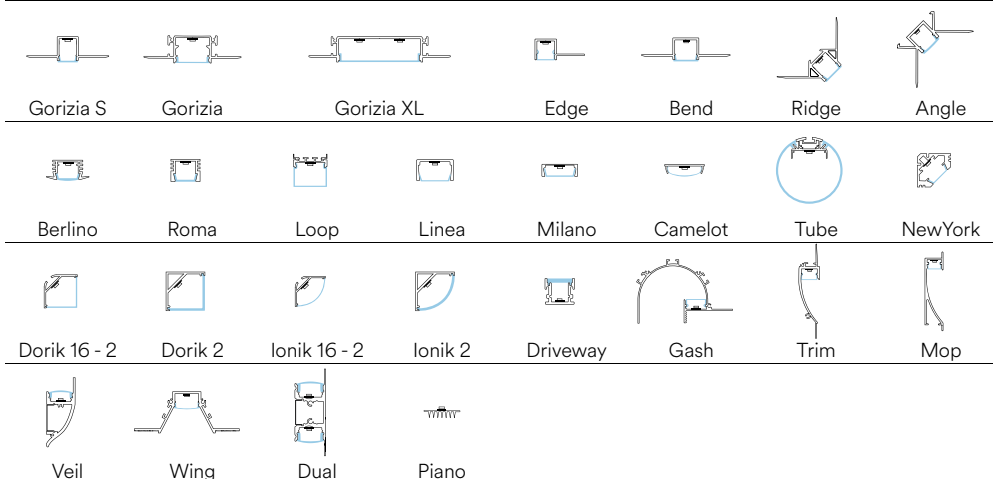

light source SMD 2835
watt/m 18W
led/m 120

Fotometria del prodotto / Photometric curve

Recommended Profiles p. 336 to p. 397

STRIP24V 2835 5W

EASY DOMOTICA

Rotolo 5 metri strip led.
Roll 5 meters strip-led.