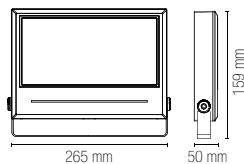

LED-AGILITY-36-24V
8031414915828
lumen

colour temp.

735 lm

watt 36W
beam angle 120°