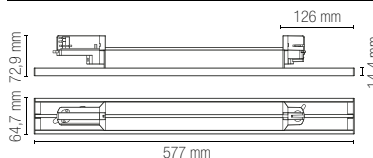

colour temp.	colour
MAXWELL-W-48C 8031414884018	6500K	White
MAXWELL-W-48M 8031414884001	6500K	White
MAXWELL-B-48C 8031414884032	6500K	Black
MAXWELL-B-48M 8031414884025	6500K	Black