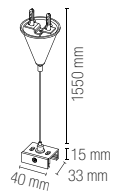

LED-RAIL-S-3-NER
8031414917464

Sistema sospensione 3 m per binari nero.

Black suspension 3 m for track rail.