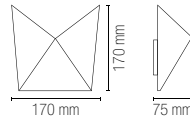

LED-W-STEALTH NER

8031414866953

lumen

colour temp. | colour

580 lm

watt

6W

beam angle

120°