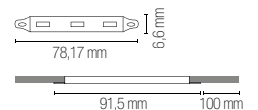

LED-INSIGN-RGBW

8031414862955

lumen

colour
temp.

RGB + 72 lm/m

light source	SMD 5050
watt/m	20 x 0,96W
beam angle	120°