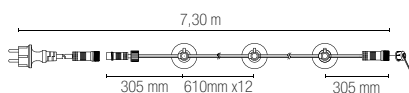

PICNIC RGB

Stringa luminosa LED per esterno con cavo in PVC, inclusa spina schuko e connettore modulabile.

Telecomando per gestire il colore RGB.

Outdoor LED light string with PVC cable, including schuko plug and modular connector.

Remote control to manage RGB color.

Materiale

PC + PVC

Colore

nero

Temperatura colore

RGB

Driver

integrato

Material

PC + PVC

Colour

black

Colour temperature

RGB

Driver

built-in

I-PICNIC-LED-RGB

8031414921911

colour temp.

RGB

colour

watt

10W

END-TO-END

easy connection / max 1000W