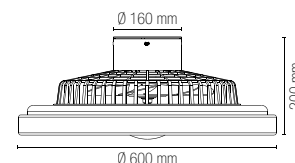

CONTROL MEMORY SYSTEM FUNCTION included

technical information

WI-FI SMART INTEC

LEVANTE

LED-LEVANTE-INT

8031414885930

	colour temp.	colour
	CCT 4450 lm	
lumen	4450 lm	
led	40W 220-240V - 50/60Hz	
fan	22W 220-240V - 50/60Hz	
beam angle	120°	
potenza ventilatore / fan power	DC22W 6 velocità / speed	
volume aria / air volume	25 m³ min.	
livello sonoro / sound level	48 dB	

SCIROCCO

LED-SCIROCCO-INT

8031414885923

	colour temp.	colour
	CCT 4450 lm	
lumen	4450 lm	
led	40W 220-240V - 50/60Hz	
fan	22W 220-240V - 50/60Hz	
beam angle	120°	
potenza ventilatore / fan power	DC22W 6 velocità / speed	
volume aria / air volume	25 m³ min.	
livello sonoro / sound level	48 dB	

Reverse system - DC motor

Control system easy installation

Smart Intec WIFI

RF 2.4G control system

ALEXA e GOOGLE HOME voice control

VENTILATORI / FANS

In.tec light