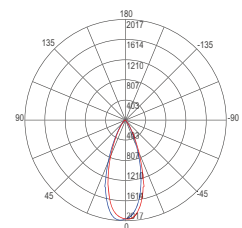

LED-AGILITY-72-24V