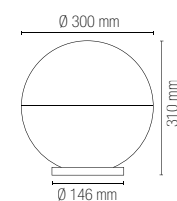

Lampadina
non inclusa /
Light bulb
not included