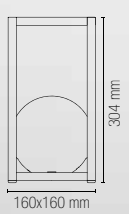

CLIMAX

Lanterna ricaricabile.
Rechargeable lamp.

- **Materiale**
  metallo - acrilico
- **Colore**
  nero opaco
- **Temperatura colore**
  3000K
- **Material**
  metal - acrylic
- **Colour**
  matt black
- **Colour temperature**
  3000K

	colour temp.	colour		colour temp.	colour
LED-CLIMAX-L1 8031414883141 lumen			LED-CLIMAX-LG1 8031414883158 lumen		
	140 lm - 8h			140 lm - 8h	
watt		2W	watt		2W

1. **Accessori inclusi / Included accessories**
2. **USB**
     Cavo per ricarica / Charging cable
   - **5-7 hours**
     DC3.7V 2600 mAh
     Batteria ricaricabile non sostituibile / Rechargeable battery non replaceable