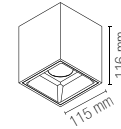

colour temp.	colour
LED-MIG-R-BCO 8031414924288 lumen		
LED-MIG-R-NER 8031414924295 lumen		
watt	20W	
beam angle	45°	
pf	0.90	

	colour temp.	colour
LED-MIG-Q-BCO 8031414924264 lumen		
LED-MIG-Q-NER 8031414924271 lumen		
watt	20W	
beam angle	45°	
pf	0.90	

Fotometria del prodotto / Photometric curve