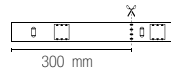

STRIP SURROUND

Strip LED comando touch con attacco USB.

LED strip light with switch touch control and USB connection.

Materiale
kapton con
rivestimento in silicone

Material
kapton with
silicone cover

Temperatura colore
RGB

Colour temperature
RGB

misura taglio /
cut size

STRIP-SURROUND
8031440354202

colour
temp.

RGB

light source	SMD 5050
watt/m	1,5W
led/m	15

Kit strip con telecomando e funzione RGB music color con attacco USB.

Kit strip with remote control and RGB music function with USB connection.

Materiale
kapton con
rivestimento in silicone

Material
kapton with
silicone cover

Temperatura colore
RGB

Colour temperature
RGB

misura taglio /
cut size

STRIP-SURROUND-2M
8031414881802

colour
temp.

RGB

light source	SMD 5050
watt/m	3W
led/m	60