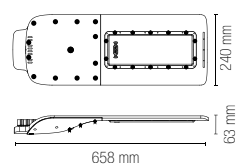

Accessori inclusi / Included accessories

Pannello solare /
Solar panel