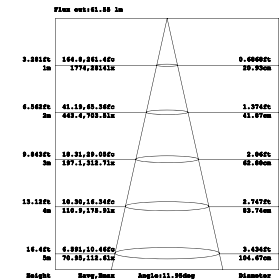

LED-IRIDE-R12

8031414868988

lumen

colour temp. | colour
RGB

recessed box

watt | 9 x 1W
driver | DC12/24V
beam angle | 15°