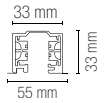

LED-TRACK-2M-INC NERO

8031414864058

Binario trifase ad incasso
nero in alluminio 2 m.

Recessed track light in
black aluminum 2 m.