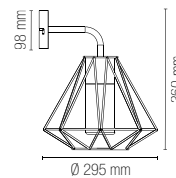

In.tec light **OUTDOOR** APPLIQUE SOSPENSIONI E PALETTI CORRELATI / WALL SUSPENSION AND FLOOR LAMPS COMBINED