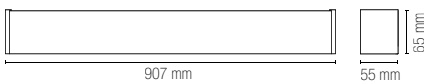

colour temp.	colour
LED-NEXT-W-200 8031414921683 lumen		
	6400 lm	
LED-NEXT-B-200 8031414921676 lumen		
	6400 lm	

watt	80W
beam angle	100°
pf	0.90