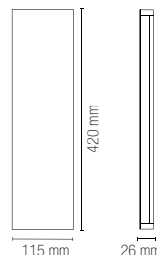

LED-RIBBON-72
8031414882342
lumen

colour temp.	colour
●	●
2600 lm	

watt	2 × 10W
beam angle	120°