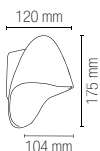

HURACAN

Applique in alluminio pressofuso antracite goffato.
Aluminum die-cast wall lamp embossed anthracite finish.

colour

I-HURACAN-AP
8031440361026

1 x GU10 MAX 35W

Lampadina non inclusa /
Light bulb not included