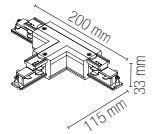

LED-RAIL-T-DX2-DA-NER
8031414926510

Connettore nero destro a T
per binari guida entrata
L N + cavo di terra
per circuito trifase.

Right black T connector
for L N input guide
rails + ground cable for
three-phase system.