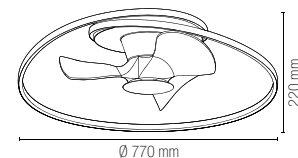

LED-STORM-NER

8031414919758

	colour temp.	colour
	CCT	
lumen	7450 lm	
led	60W 220-240V - 50/60Hz	
fan	28W 220-240V - 50/60Hz	
beam angle	120°	
potenza ventilatore / fan power	DC40W 6 velocità / speed	
volume aria / air volume	50 m³ min.	
livello sonoro / sound level	48 dB