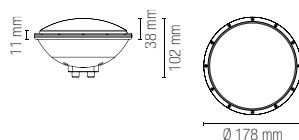

colour temp.	colour
LED-PAR56-24V-RGB 8031414879755		
lumen	RGB	
watt		21W
driver		DC24V
beam angle		45°
1 m cable included		

	colour temp.	colour
LED-PAR56-BCO 8031440359504		
lumen	1050 lm	
watt		21W
driver		12V AC
beam angle		45°

INC-POOL-PAR56 8031440359511
Struttura incasso per PAR 56 per piscine in cemento / Recessed structure for PAR56 for concrete swimming pool
1 m cable included
Ø 260 mm