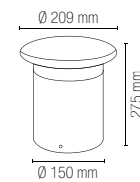

	colour temp.	colour
LED-BITT-P76-ANT 8031414883035		
lumen	1200 lm	
LED-BITT-P76-BRO 8031414883042		
lumen	1284 lm	
watt	10W	
beam angle	120°	

NISMO

Collezione in alluminio a LED integrato finitura bianco goffrato.
Aluminum collection LED lamp white embossed finish.