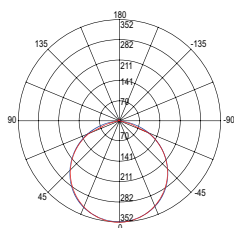

Fotometria del prodotto / Photometric curve