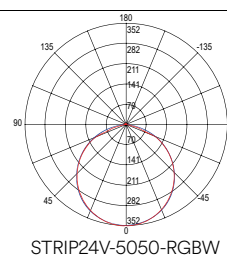

STRIP

Rotolo 5 metri strip led.
Roll 5 meters strip-led.

Driver p. 843-852
Controller p. 854-857

Materiale
kapton
senza silicone

Temperatura colore
RGB + 4000K

Driver
DC24V
tensione costante
non incluso

Durata e on/off
50.000h
>25.000 on/off

Material
kapton
without silicone

Colour temperature
RGB + 4000K

Driver
DC24V
constant voltage
not included

Life time and on/off
50.000h
>25.000 on/off

STRIP24V-5050-RGBW
8031414871384
lumen

colour temp.
5400 lm/m

light source	SMD 5050
watt/m	19,2W
led/m	60

Rotolo 5 metri strip led.
Roll 5 meters strip-led.

Driver p. 843-852
Controller p. 854-857

Materiale
kapton con
rivestimento
in silicone

Temperatura colore
RGB + 4000K

Driver
DC24V
tensione costante
non incluso

Durata e on/off
50.000h
>25.000 on/off

Material
kapton
with silicone
cover

Colour temperature
RGB + 4000K

Driver
DC24V
constant voltage
not included

Life time and on/off
50.000h
>25.000 on/off

STRIP24V-5050RGBW-IP68
8031414871407
lumen

colour temp.
5400 lm/m

light source	SMD 5050
watt/m	19,2W
led/m	60