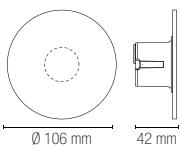

molle incluse / spring included