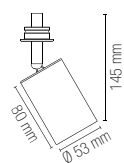

INC-VULKAN-BCO
8031414883714

INC-VULKAN-NER
8031414883721

INC-VULKAN-ORO
8031414883738

1 x GU10 MAX 35W

1 x GU10 MAX 35W