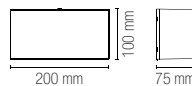

LED-TOGO-RT30

8031414883639

lumen

colour temp.		colour	
1500 lm			

watt	12W
beam angle	120°