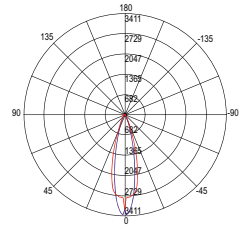

INC-APOLLO-3X20*