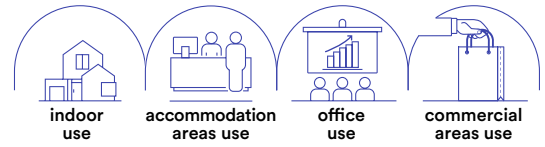

	colour temp.	colour
DAVINCI-S60C 8031414878680 lumen		
DAVINCI-S60M 8031414878659 lumen		
watt	5W	
beam angle	24°	

Fotometria del prodotto / Photometric curve

DAVINCI-S35

DAVINCI-S60

CYMBAL

Lampada a sospensione
LED in alluminio
per sistema a binario.
Aluminum LED suspension
lamp for track system.