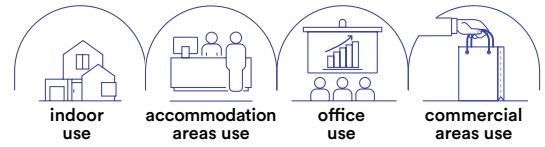

Materiale

alluminio, acrilico

Temperatura colore

CCT

Materiale ventilatore

7 lame trasparenti
in termoplastica

Caratteristiche ventilatore

7 lame ultra
silenziose
rotazione bilaterale

Driver

incluso

Material

aluminum, acrylic

Colour temperature

3000K / 4000K / 6500K

Fan material

7 trasparent
thermoplastic blades

Fan characteristics

7 ultra-silent
blades
bidirectional rotation