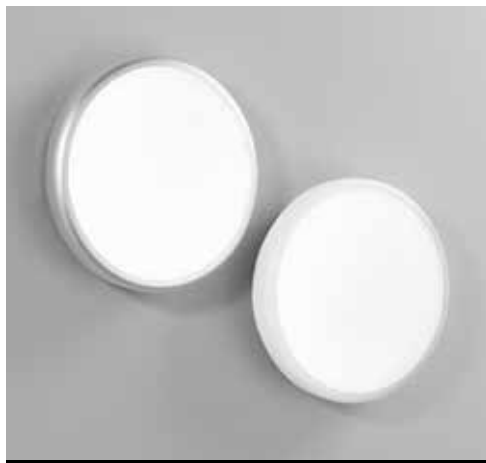

Materiale
PC + PC

Colore
bianco
silver

Temperatura colore
3000K / 4000K

Driver
integrato

Material
PC + PC

Colour
white
silver

Colour temperature
3000K / 4000K

Driver
built-in

Plafoniera LED integrato, base policarbonato bianco o silver con diffusore in policarbonato bianco.

Polycarbonate built-in LED ceiling lamp PC base white or silver with white PC diffuser.

	colour temp.	colour
LED-EVER-XL BCO 8031440355612 lumen		
	3750 lm	
LED-EVER-XL SIL 8031440355605 lumen		
	3750 lm	

watt	28W
beam angle	120°
pf	0.90

Materiale
PC + PC

Colore
bianco
silver

Temperatura colore
4000K

Driver
integrato

Material
PC + PC

Colour
white
silver

Colour temperature
4000K

Driver
built-in

Plafoniera con sensore di movimento microwave, base in policarbonato, diffusore in policarbonato bianco.

Ceiling lamp with microwave sensor in polycarbonate ceiling with white PC diffuser.