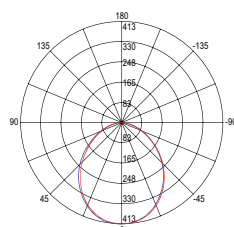

LED-AXEL/30W