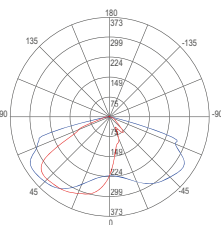

LED-RADIUS-30-SOLAR