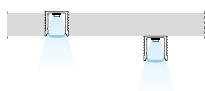

Installazione ad incasso o a superficie /
Recessed or surface installation

Strip LED non inclusa
vedi p. 398 a p. 435 /
LED strip not included
see p. 398 to p. 435

MICRO PROFILE

Profilo a rapido fissaggio
nel cartongesso o superfici
esterne, diffusore opale,
tappi e staffe inclusi /
Quick-fixing profile in
plasterboard or exterior
surfaces, opal diffuser, caps
and brackets included.

length | colour
 |

Accessori / Accessories

colour |

I-PROFILO-MICRO
8031414888740

2 m aluminum

2 pcs kit caps

I-PROFILO-MICRO-CAP
8031414888757

silver