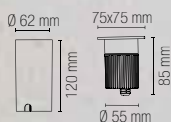

RUNNER

Segnapassi incasso a pavimento o parete
con cavo easy connection integrato.

Inground and wall recessed light
with built-in easy domotic cable.

Materiale
alluminio

Colore
nikel spazzolato

Temperatura colore
RGB + 4000K

Driver

DC 24V
tensione costante
non incluso

Durata e on/off
30.000h
>15.000 on/off

Material
aluminum

Colour
brushed nickel

Colour temperature
RGB + 4000K

Driver

DC 24V
costant voltage
not included

Life time and on/off
30.000h
>15.000 on/off

Driver p. 843-852
Controller p. 854-857

EASY DOMOTIC 24V

In.tec light

LED-RUNNER-Q8-24V
8031414878536
lumen

LED-RUNNER-R8-24V
8031414878567
lumen

Fotometria del prodotto /
Photometric curve

LED-RUNNER-Q8-24V
LED-RUNNER-R8-24V

Accessori inclusi /
Included accessories

x1
Cassetta di
derivazione /
Recessed box

watt	10W
beam angle	30°
pressure loads	max 100 kg
	Ø 63 mm

watt	10W
beam angle	30°
pressure loads	max 100 kg
	Ø 63 mm