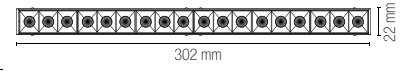

DAVINCI-LINE30M-UGR

8031414878338

lumen

1200 lm

watt	10W
beam angle	30°