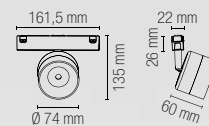

Da Vinci Project 48V
Sfere volenti / Rolling spheres

SHOT

Proiettore a binario con luce spot orientabile per sistema Davinci con struttura in alluminio pressofuso.

Track headlamp with adjustable spot light for Davinci system with die-cast aluminum structure.

Materiale
alluminio

Colore
nero goffrato

Temperatura colore
3000K / 4000K

Driver
DC 48V
non incluso

Material
aluminum

Colour
embossed black

Colour temperature
3000K / 4000K

Driver
DC 48V
not included

DAVINCI-SHOT-B-10C

8031414893911

lumen

colour temp.

980 lm

colour

DAVINCI-SHOT-B-10M

8031414893928

lumen

980 lm

980 lm

watt

10W

beam angle

24°