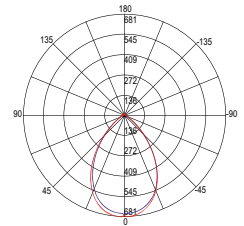

INC-DELTA-38DA
8031414923786
lumen

colour temp.	colour

6080 lm

watt	38W
beam angle	60°
pf	0.90
	Ø 160 mm

Fotometria del prodotto / Photometric curve

INC-DELTA-38

INC-DELTA-38 INC
8031414893546
lumen

colour temp.	colour

4300 lm

watt	38W
beam angle	60°
pf	0.90
	Ø 160 mm