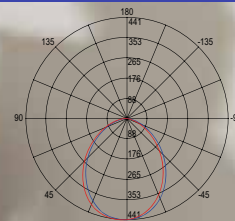

LED-AXEL-S/10W

watt 10W
beam angle 110°