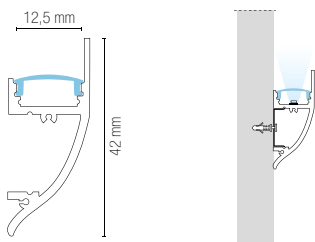

Installazione a veletta /
Veil installation

Strip LED non inclusa
vedi p. 398 a p. 435 /
LED strip not included
see p. 398 to p. 435

WING PROFILE

length
colour

I-PROFILO-WING
8031414915804

2 m
white

Accessori / Accessories