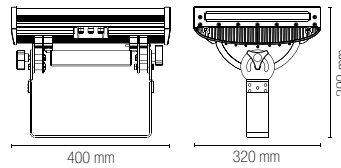

LED-RAYS-72P
8031440358040

lumen

watt
beam angle

colour temp. | colour
RGB

72 x 2W
45°