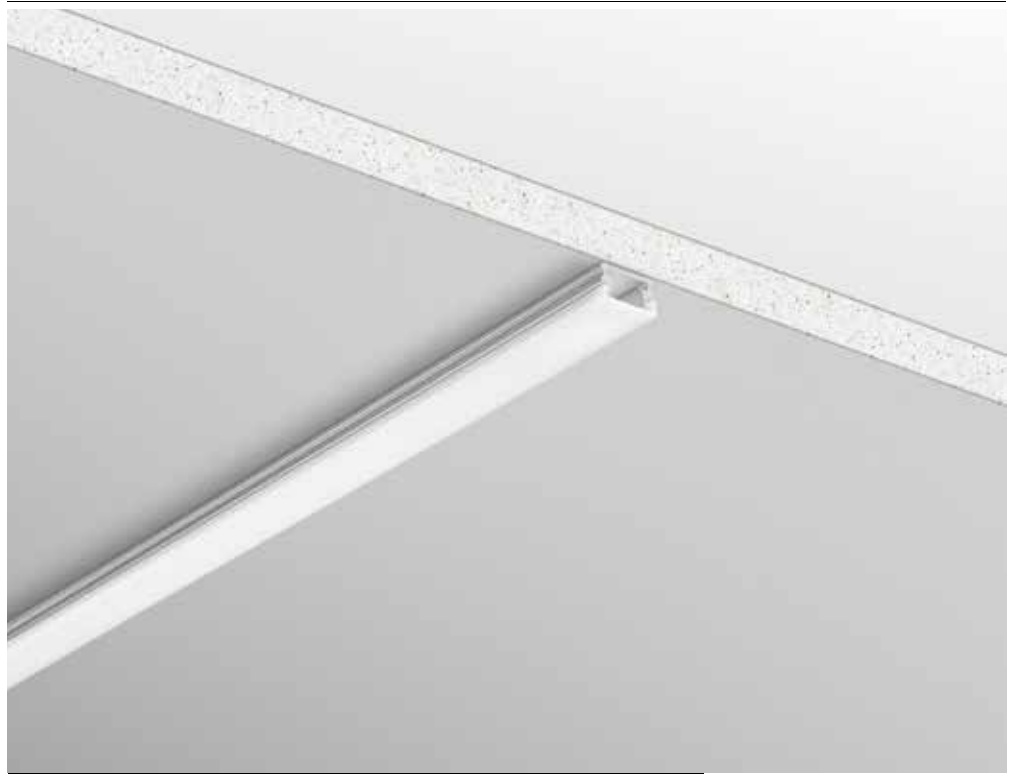

Installazione a superficie /
Surface installation

Strip LED non inclusa
vedi p. 398 a p. 435 /
LED strip not included
see p. 398 to p. 435

ULTRA PROFILE

Profilo con diffusore opale,
tappi e staffette inclusi /
Profile with opal diffuser,
caps and brackets included.

length

colour

I-PROFILO-ULTRA
8031414888788

2 m aluminum

Accessori / Accessories

colour

2 pcs kit caps

I-PROFILO-ULTRA-CAP
8031414890255

silver