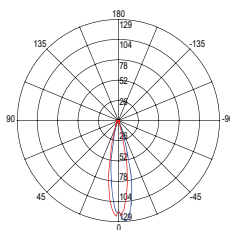

LED-SUBWAY-R1B

8031414877270

lumen

53 lm

watt

3W

driver

12/24V

beam angle

15°

pressure loads

max 1000 kg

Ø 24 mm

Fotometria del prodotto /
Photometric curve

LED-SUBWAY-R1

Connessione in parallelo /
Serie connection system

Driver p. 843-852
Controller p. 854-857

Accessori inclusi /
Included accessories

x1
Cavo 1 m /
1 m cable