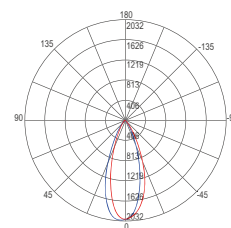

Fotometria del prodotto / Photometric curve

LED-AGILITY-36-24V