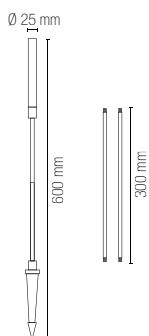

Picchetto per installazione
nel terreno incluso /
Picchetto per installazione
nel terreno non incluso /