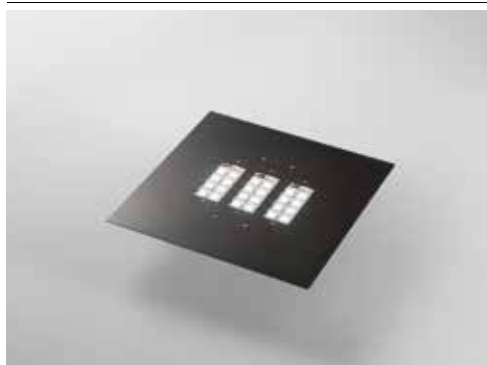

BRIGHTMAX-60C

8031414883899

lumen

colour temp. colour

9600 lm

BRIGHTMAX-60M

8031414883905

lumen

9600 lm

watt 60W

beam angle 360°

Fotometria del prodotto / Photometric curve

BRIGHTMAX-LENS

8031414883912

Lente bi-asimmetrico e tri-asimmetrico /
Be-asymmetric and three-asymmetric lens