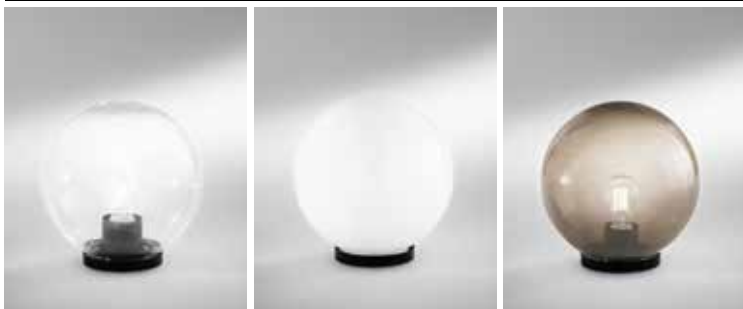

colour
I-POLLY-G25-TR 8031414889167	
I-POLLY-G25-BCO 8031414889143	
I-POLLY-G25-GR 8031414889150	
1 x E27 MAX 20W