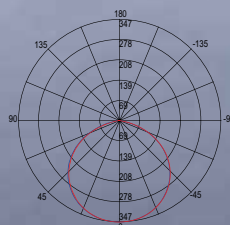

included

Life time and on/off

50.000 h
>25.000 on/off

Fotometria del prodotto
Photometric curve

LED-GIOVE-100

LED-GIOVE-200

LED-GIOVE-300

LED-GIOVE-400