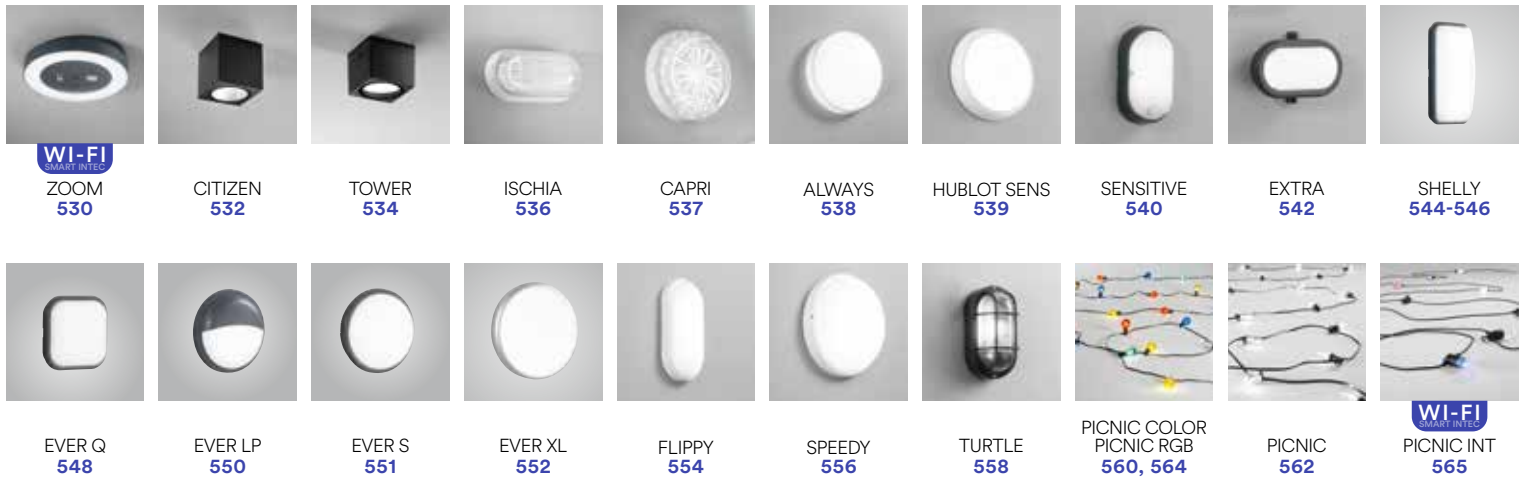

MONDRIAN
520

GAETA
521

GRUBB
522

AKRON
523

PEG
524

TOGO
526

Outdoor:
PLAFONIERE /
CEILING LAMPS

Outdoor:
APPLIQUE SOSPENSIONI E PALETTI CORRELATI /
WALL SUSPENSION AND FLOOR LAMPS COMBINED