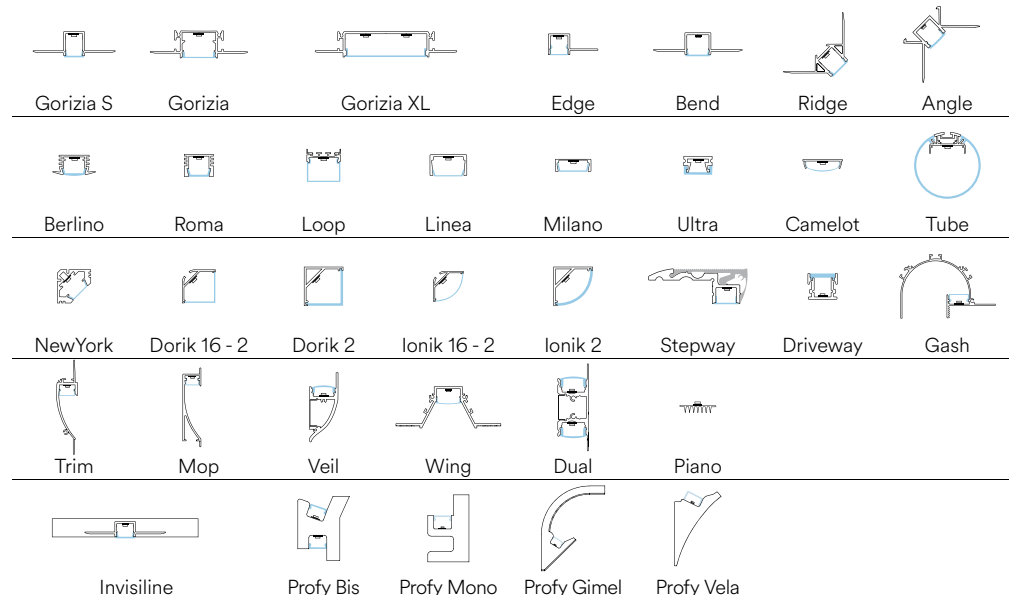

Recommended Profiles p. 336 to p. 397

PROFILI E STRIP LED / PROFILES AND STRIP LED

In.tec light