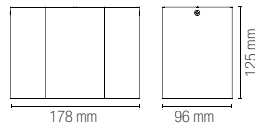

I-TOWN-Q2 NER

8031414883172

colour

Lampadina non inclusa /
Light bulb not included

2 x GU10 MAX 35W