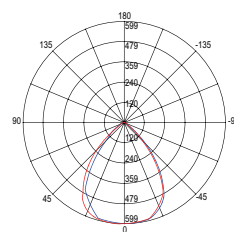

LED-ATHOS-150