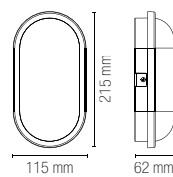

Doppio sistema di installazione / Double installation system