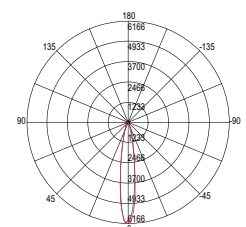

DAVINCI-S60