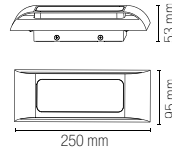

LED-W-DESERT-ANT
8031414922918

	colour temp.	colour
lumen	580 lm	
watt		12W
beam angle		120°