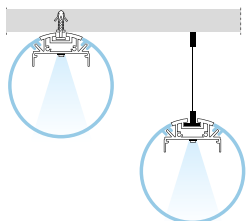

Installazione a superficie /
Surface installation

Strip LED non inclusa
vedi p. 398 a p. 435 /
LED strip not included
see p. 398 to p. 435

TUBE PROFILE

Profilo in alluminio per installazione
a muro/soffitto o sospensione, diffusore
a emissione a 180°, tappi e staffe inclusi /
Aluminum profile for installation wall/ceiling
or suspension, 180° emission diffuser,
caps and brackets included.

Installazione a plafoniera /
Ceiling installation

Installazione a sospensione /
Suspended installation

length colour

I-PROFILO-TUBE-2
8031414881925

2 m aluminum

Accessori / Accessories

colour

2 pcs kit caps

I-PROFILO-TUBE-CAP
8031414881932

white

Kit suspension mounting system 2,5 m

I-PROFILO-TUBE-SOSP
8031414882243

silver