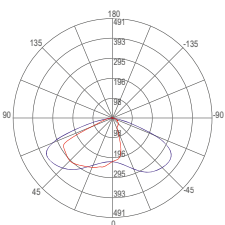

Fotometria del prodotto / Photometric curve

LED-RADIUS-15-SOLAR