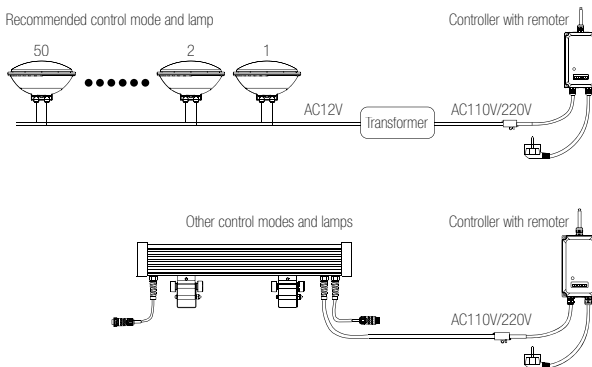

CONTROLLER-DMX-24

8031414872718

Controller DMX 24 canali
Tensione costante 4A
Input VOLTAGE 12/24V DC
Output POWER 24X(48-96)W
Output CURRENT 24X4A

Controller DMX 24 channels
Constant voltage 4A
Input VOLTAGE 12/24V DC
Output POWER 24X(48-96)W
Output CURRENT 24X4A

264,5 × 83 × 42 mm