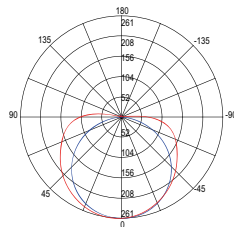

Fotometria del prodotto / Photometric curve