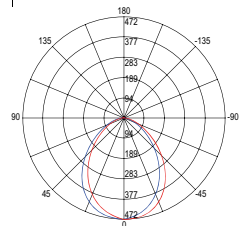

Fotometria del prodotto / Photometric curve

LED-IMPACT24V-R1C
LED-IMPACT24V-Q1C