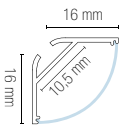

PROFILI E STRIP LED / PROFILES AND STRIP LED

In.tec light