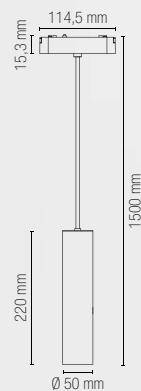

BERNINI TUBO

Lampada sospensione LED per sistema binario in termoplastica e alluminio con finitura in nero opaco.

LED suspension lamp in aluminum and thermoplastic rail system with matt black finish.

Materiale

alluminio e termoplastica

Colore

bianco opaco
nero opaco

Temperatura colore

3000K / 4000K

Driver

DC48V non incluso

Material

aluminum and thermoplastic

Colour

matt white
matt black

Colour temperature

3000K / 4000K

Driver

DC48V not included

	colour temp.	colour
BERNINI-S10-BCO 8031414920112		
lumen	1100 lm	
BERNINI-S10 8031414907540		
lumen	1100 lm	
watt	9W	
beam angle	24°