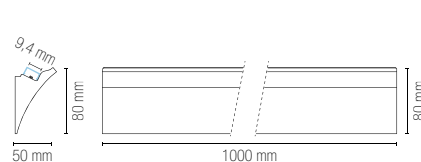

I-PROFY-VELA-L 8031414882403

Angolo L per profilo in gesso
per led, singola emissione,
anima alluminio e diffusore in PC /
Gypsum corner profile including
PC cover and aluminum