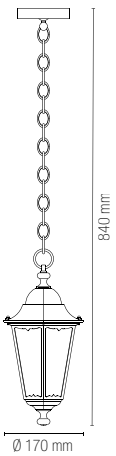

colour

LANT-MILANO/S1
8031436841235

1 x E27 MAX 60W

colour

1 x E27 MAX 60W

colour

1 x E27 MAX 60W

colour

1 x E27 MAX 60W