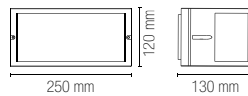

I-AUSTIN-AP NER
8031440362139

colour

1 x E27 MAX 42W

Lampadina non inclusa /
Light bulb not included