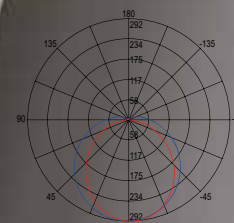

LED-NAUTILUS-150