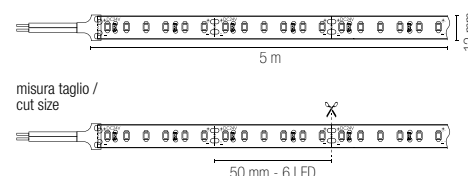

light source SMD 2835
watt/m 18W
led/m 120

Fotometria del prodotto / Photometric curve

Recommended Profiles p. 336 to p. 397

STRIP24V 2835 5W

EASY DOMOTICA

Rotolo 5 metri strip led.
Roll 5 meters strip-led.