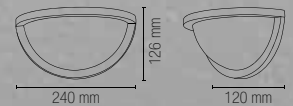

LED-W-DETROIT-AP

8031414862290

lumen

colour
temp.

700 lm

colour

watt

10W

beam angle

120°