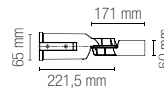

LED-HIGHWAY-50

8031414877034

lumen

colour temp.	colour
7500 lm	

watt	50W
beam angle	135° x 80°
pf	0.90

LED-HIGHWAY-100

8031414877041

lumen

colour temp.	colour
14000 lm	

watt	100W
beam angle	135° x 80°
pf	0.90

LED-HIGHWAY-150

8031414877058

lumen

colour temp.	colour
20000 lm	

watt	150W
beam angle	135° x 80°
pf	0.90

LED-HIGHWAY-ADAT

8031414877904

Adattatore 90° armature stradali highway imbocco palo 60 mm / 90° adapter 60 mm pole entry for street light

imbocco palo 60 mm / 60 mm pole entry

Fotometria del prodotto / Photometric curve