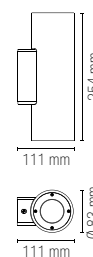

- Connettore IP65 incluso / IP65 connector included
- Lampadina non inclusa / Light bulb not included