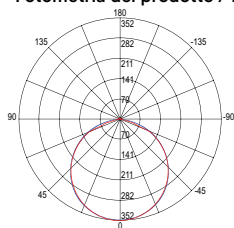

Fotometria del prodotto / Photometric curve

misura taglio /
cut size