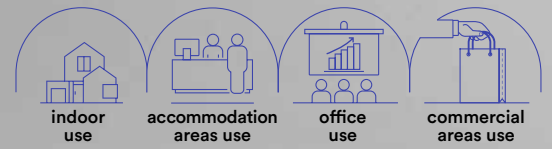

Recessed spotlight with aluminum structure and matt white acrylic diffuser with switch for color temperature regulation.

Materiale

struttura in alluminio,
diffusore in acrilico

Colore

bianco opaco

Temperatura colore selezionabile