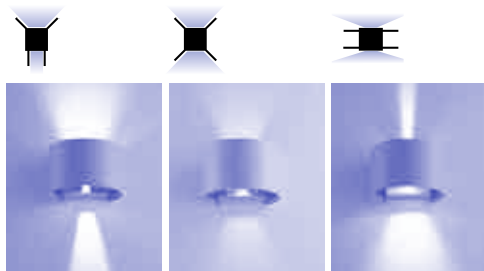

LED-W-DELTA-10-GR

8031414905836

lumen

colour temp. | colour

700 lm

watt 2 × 5W

beam angle ↓ 10°/120° + 10°/120° ↑

Luce biemissione con paratie regolabili indipendenti /
Bi-emission light with independent adjustable wings