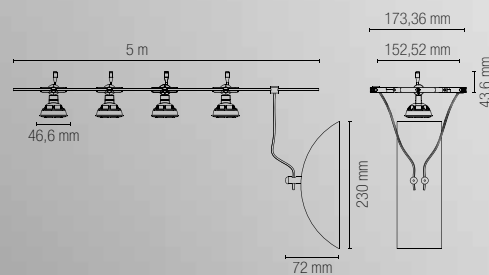

Kit arnese / Tool kit

METRO

Sistema cavi tesi con finitura cromo.
Wire system chrome system.

LED-METRO-5

8031414862139

5 x MR16 MAX 9W
Driver 50W included

5 m cable included

I-WIRE-10M