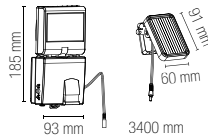

Accessori non inclusi / Not included accessories

3 x 1,2V AAA
Batteria / Battery

LED-COSMO/S-FV
8031439821265
lumen

colour temp.	colour
80 lm	

watt	1W
beam angle	120°

Accessori inclusi / Included accessories