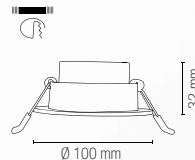

INC-RAINBOW-M BCO
8031414862627
lumen

colour temp. | colour |

110 lm

INC-RAINBOW-M
8031414862603
lumen

110 lm

watt 5W
beam angle 120°
Ø 90 mm