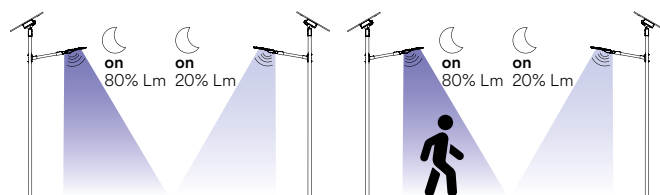

Fotometria del prodotto / Photometric curve

Sensore crepuscolare
ON 80% luce
Dopo 20 secondi 20% luce /
Crepuscular sensor
ON 80% light
After 20 seconds 20% light

Sensore di movimento
ON 80% luce
Dopo 20 secondi 20% luce /
Motion sensor
ON 80% light
After 20 seconds 20% light