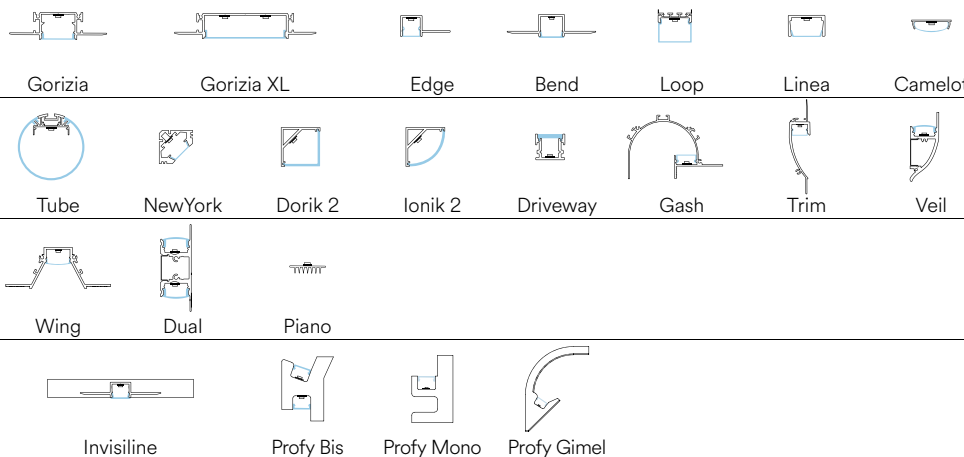

Recommended Profiles p. 336 to p. 397

PROFILI E STRIP LED / PROFILES AND STRIP LED

In.tec light

STRIP24V 3838 168 RGB

EASY DOMOTICA

Rotolo 5 metri strip led.
Roll 5 meters strip-led.

Driver p. 843-852
Controller p. 854-857