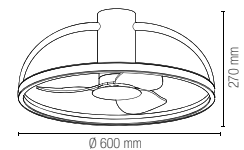

LED-HADLEY-GR
8031414919703

	colour temp.	colour
	CCT	
lumen	5250 lm	
led	40W 220-240V - 50/60Hz	
fan	11W 220-240V - 50/60Hz	
beam angle	120°	
potenza ventilatore / fan power	DC30W 6 velocità / speed	
volume aria / air volume	25 m³ min.	
livello sonoro / sound level	48 dB