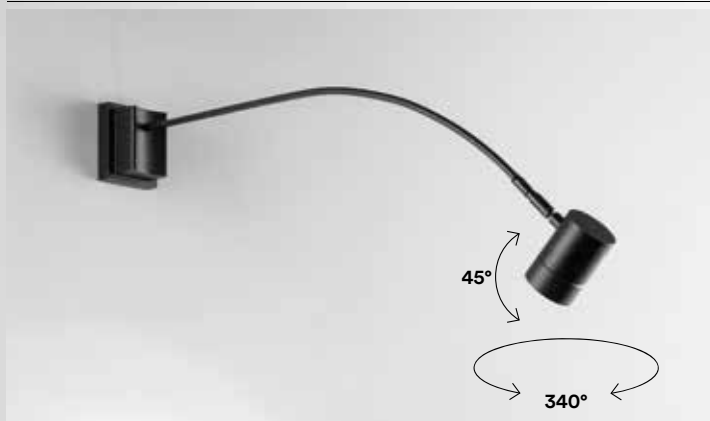

ALEXA e
GOOGLE HOME
voice control

compatible with
AMAZON ECHO SHOW
GOOGLE CHROME CAST

BANNER

Materiale
metallo

Colore
nero satinato

Material
metal

Colour
satin black

Proiettore in metallo nero satinato con struttura flessibile e punto luce orientabile.
Black satin metal projector with flexible structure and adjustable light point.