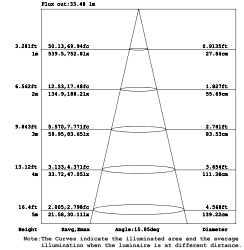

LED-IRIDE-3P
8031440358101
lumen

colour temp. | colour
RGB

LED-IRIDE-3P-BCO
8031440359719
lumen

colour temp. | colour
240 lm

watt | 3 x 1W
driver | DC12/24V
beam angle | 45°

watt | 3 x 1W
driver | DC12/24V
beam angle | 30°

LED-IRIDE-9P
8031440358118
lumen

colour temp. | colour
RGB

LED-IRIDE-9P-BCO
8031440359702
lumen

colour temp. | colour
720 lm

watt | 9 x 1W
driver | DC12/24V
beam angle | 40°

watt | 9 x 1W
driver | DC12/24V
beam angle | 30°