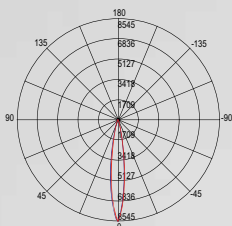

DAVINCI-SHOT-B