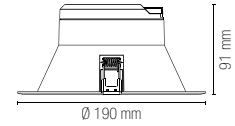

INC-MACK-25C

8031414873890

lumen

colour temp. colour

3050 lm

INC-MACK-25

8031414867998

lumen

3050 lm

watt

25W

beam angle

75°

Ø 200 mm