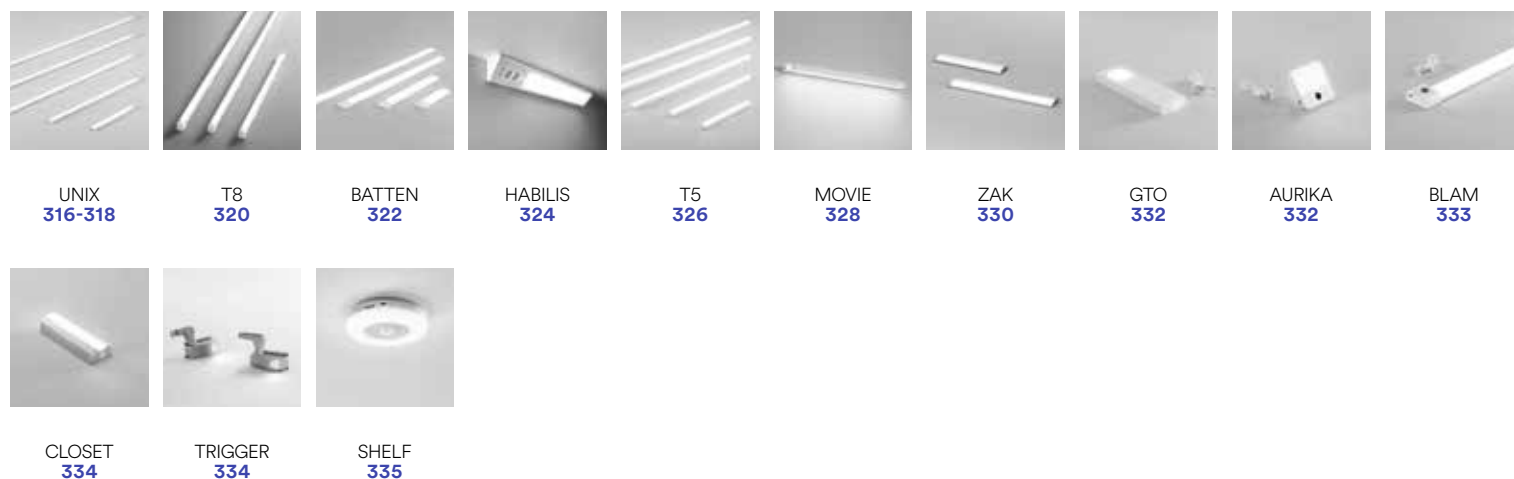

F1
284

ROBY
284

Q1
285

Indoor:
VENTILATORI /
FANS

Indoor:
SOTTOPENSILI E BARRE LED /
CABINETS AND LEDBARS

Indoor:

**PROFILI E STRIP LED /
PROFILES AND STRIP LED**

GORIZIA PROFILE 340 BEND PROFILE 342 EDGE PROFILE 344 RIDGE PROFILE 346 ANGLE PROFILE 347 BERLINO PROFILE 348 ROMA PROFILE 350 MICRO PROFILE 352 INCRO PROFILE 353 LOOP PROFILE 356