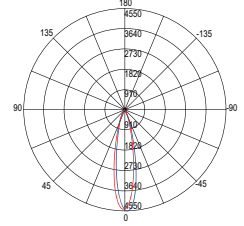

INC-APOLLO-3X45*

Le curve fotometriche rappresentano il singolo modulo LED per ogni elemento / Above photometric curve represent the single module of each element