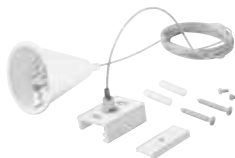

LED-RAIL-S-3-DA-BCO

8031414926404

Sistema sospensione 3 m per binari bianco.

White suspension 3 m for track rail.