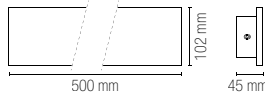

Connettore
IP65 incluso /
IP65 connector
included