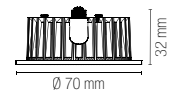

1 pz / 1 pcs

	colour temp.	colour
INC-FUSION-5W BCO 8031440361736 lumen	400 lm	
INC-FUSION-5W NIK 8031440361705 lumen	400 lm	
INC-FUSION-5W ORO 8031440361712 lumen	400 lm	

watt	5W
beam angle	120°
	Ø 60 mm

Kit 3 pz / Kit 3 pcs

	colour temp.	colour
INC-FUSION-3X5W BCO 8031440353335 lumen	3 x 400 lm	
INC-FUSION-3X5W NIK 8031440353342 lumen	3 x 400 lm	
INC-FUSION-3X5W ORO 8031440353359 lumen	3 x 400 lm	

watt	3 x 5W
beam angle	120°
	Ø 60 mm

Le curve fotometriche rappresentano il singolo modulo LED per ogni elemento / Above photometric curve represent the single module of each element