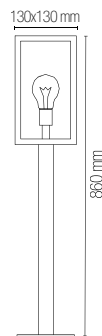

Accessori inclusi / Included accessories

Cavo 2,5 m
con spina shuko /
2,5 m of cable
with schuko plug