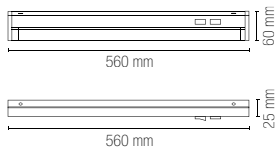

LEDBAR-MOVIE

8031440355100

lumen

	colour temp.	colour
800 lm		

watt	8W
beam angle	120°