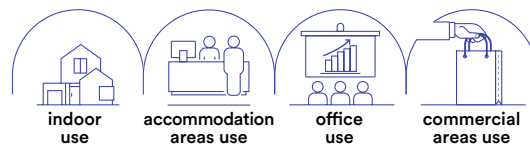

Trifase / Three-phase

OBOE

Materiale

corpo in alluminio pressofuso

Colore

bianco
nero
cromo
oro
bronzo

Temperatura colore

3000K / 4000K

Driver

integrato

Material

aluminum
die cast body

Colour

white
black
chrome
gold
bronze

Colour temperature

3000K / 4000K