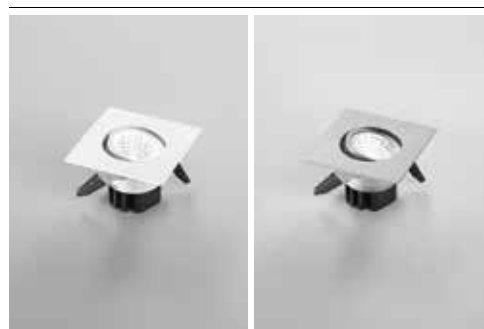

INC-POLARIS-Q3 BCO
8031429761168

lumen 300 lm

INC-POLARIS-Q3

8031432051195

lumen 300 lm

colour temp. | colour |

INC-POLARIS Q3

watt 3W

beam angle 24°

Ø 55 mm