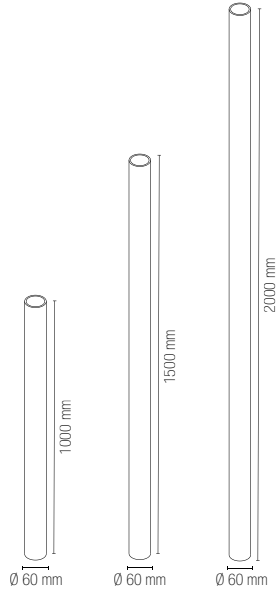

colour

Accessori inclusi / Included accessories

Cavo 2,5 m con spina schuko / 2,5 m of cable with schuko plug

POLLY

	colour
I-POLLY-TUBE100 8031414890149	●
I-POLLY-TUBE150 8031414890156	●
I-POLLY-TUBE200 8031414890163	●