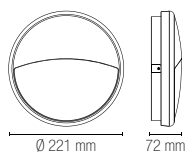

Doppio sistema di installazione /
Double installation system