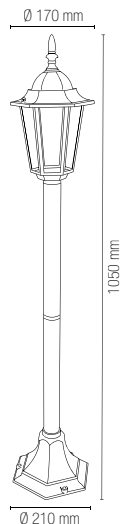

colour

LANT-MILANO/S1
8031436841235

1 x E27 MAX 60W

colour

1 x E27 MAX 60W

colour

1 x E27 MAX 60W

colour

1 x E27 MAX 60W