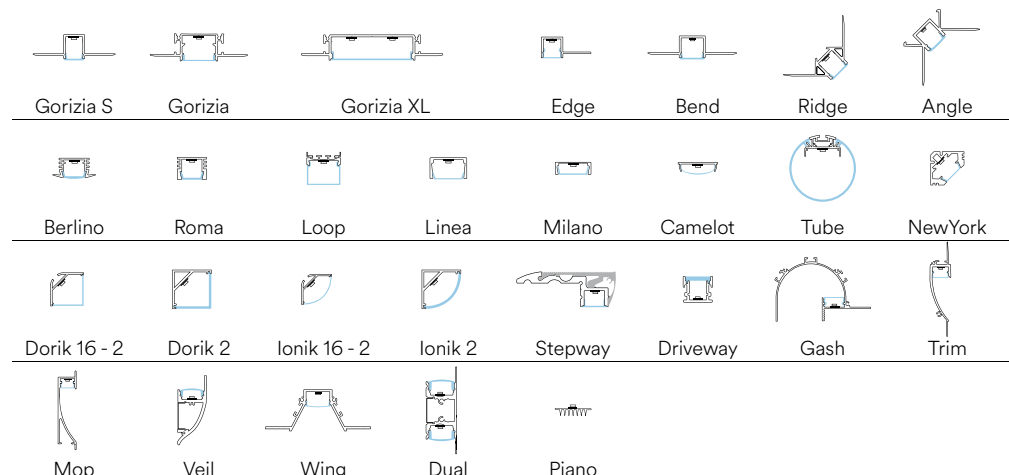

Fotometria del prodotto / Photometric curve

Recommended Profiles p. 336 to p. 397

In.tec light PROFILI E STRIP LED / PROFILES AND STRIP LED

STRIP24V 2835 3D

EASY
DOMOTICA

Rotolo 5 metri strip led.
Roll 5 meters strip-led.