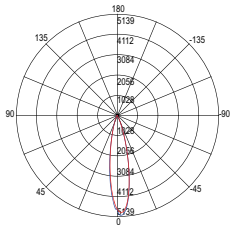

INC-OUTSIDER-2X15