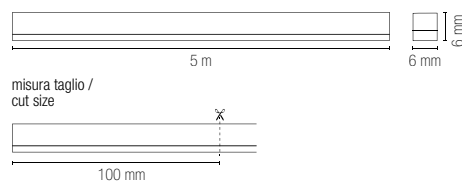

Accessori non inclusi / Not included accessories

FLEX24V-6X6-CAP
8031414925834

Kit 2 tappi in silicone /
Kit 2 pcs silicon caps

FLEX24V-6X6-ST
8031414925865

Kit 2 staffe /
Kit 2 pcs brackets

PROFILI E STRIP LED / PROFILES AND STRIP LED

In.tec light