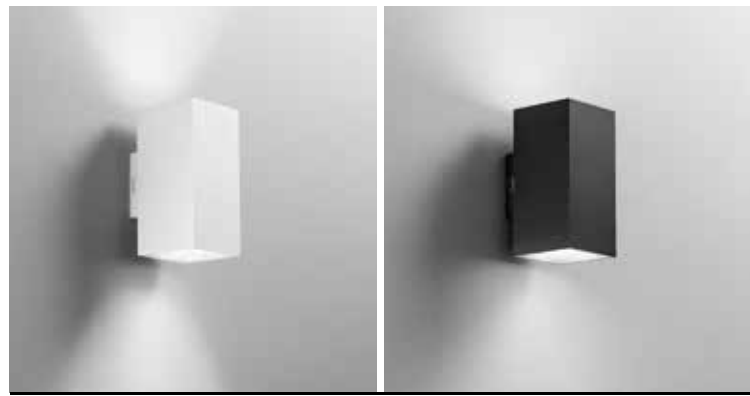

colour temp.	colour
LED-W-POLO-Q2-BCO 8031414889679		
lumen	1960 lm	
LED-W-POLO-Q2-NER 8031414889686		
lumen	1960 lm	
watt	2 × 8W	
beam angle	↓ 60° + 60° ↑