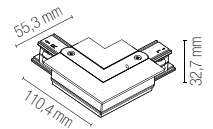

INC-TRACK-L NERO

8031414871247

Connettore nero ad incasso
sinistro a L per binari trifase.

Black recess L connector
left side for three-phase
track rail system.