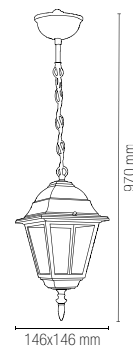

Accessori integrati / Built in accessories

Sensore di movimento regolabile / Adjustable motion sensor

ON	10lux
distanza / distance	1-8m
	90°
5 seconds - 5 minutes	

Lampadina non inclusa / Light bulb not included