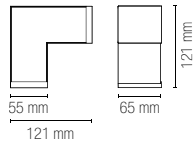

NEXT

Barra a LED in metallo bianco o nero satinato con diffusore anti abbagliamento.
Metal LED bar satin white or black finish with antiglare diffuser.

Materiale

metallo

Colore

bianco satinato
nero satinato

Temperatura colore
3000K / 4000K

Driver

incluso

Material

metal

Colour

satin white
satin black

Colour temperature
3000K / 4000K

Driver

included

	colour temp.	colour
LED-NEXT-W-L 8031414921782 lumen		
	640 lm	
LED-NEXT-B-L 8031414921775 lumen		
	640 lm	
watt	8W	
beam angle	100°	
pf	-	

	colour temp.	colour
LED-NEXT-W-T 8031414921768 lumen		
	800 lm	
LED-NEXT-B-T 8031414921751 lumen		
	800 lm	
watt	10W	
beam angle	100°	
pf	-	

	colour temp.	colour
LED-NEXT-W-X 8031414921744 lumen		
	960 lm	
LED-NEXT-B-X 8031414921737 lumen		
	960 lm	
watt	12W	
beam angle	100°	
pf	-