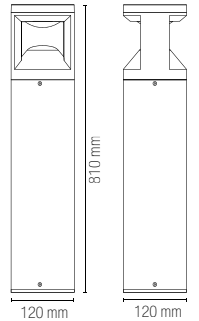

In.tec light

OUTDOOR APPLIQUE SOSPENSIONI E PALETTI CORRELATI / WALL SUSPENSION AND FLOOR LAMPS COMBINED