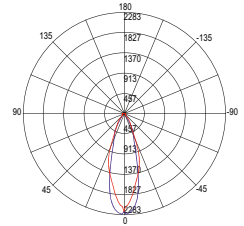

INC-APOLLO-1X20