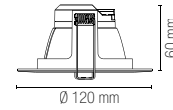

INC-HORUS-15W

8031440363518

lumen

colour temp. | colour

1900 lm

watt 15W

beam angle 100°

pf -

Ø 120 mm