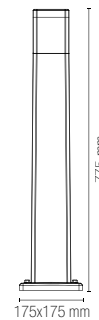

Connettore IP65 incluso /
IP65 connector included

Picchetto per installazione
nel terreno incluso /
Picchetto per installazione
nel terreno non incluso /

Lampadina non inclusa /
Light bulb not included