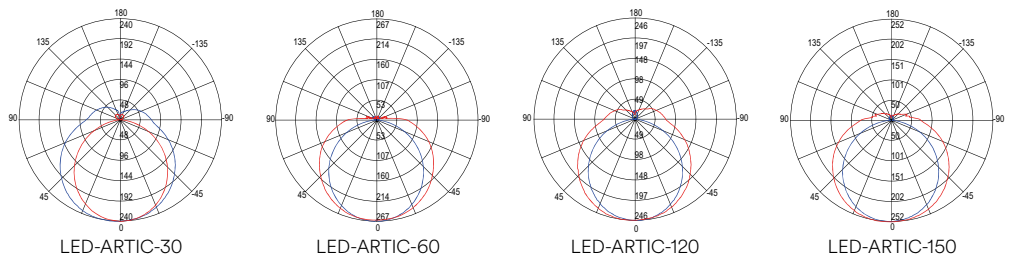

LED-ARTIC-30

8031414882625

lumen 1200 lm

watt 9W
beam angle 120°
pf -

colour temp. colour

LED-ARTIC-60

8031414882632

lumen 1800 lm

watt 15W
beam angle 120°
pf -

colour temp. colour

LED-ARTIC-120

8031414882601

lumen 4000 lm

watt 30W
beam angle 120°
pf 0.90

colour temp. colour

LED-ARTIC-150

8031414882618

lumen 5500 lm

watt 45W
beam angle 120°
pf 0.90

colour temp. colour

Fotometria del prodotto / Photometric curve