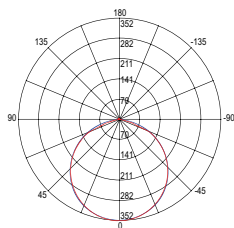

Fotometria del prodotto / Photometric curve