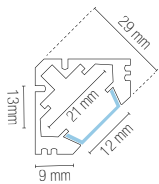

Installazione angolare a superficie /
Angular surface installation

Strip LED non inclusa
vedi p. 398 a p. 435 /
LED strip not included
see p. 398 to p. 435

NEWYORK PROFILE

Profilo angolare a rapido fissaggio
nel cartongesso, diffusore opale,
tappi e staffe inclusi /
Quick-fixing angle profile in plasterboard,
opal diffuser, caps and brackets included.

length colour

I-PROFILO-NEWYORK
8031434581218

1 m aluminum

I-PROFILO-NEWYORK-2
8031440359382

2 m aluminum

Accessori / Accessories

colour

2 m PC trasparente diffuser

I-PROF-NEWYORK2-DIFF
8031440357623

trasparente

2 pcs kit caps

I-PROFILO-NEWYORK-CAP
8031414890545

silver