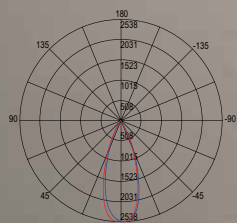

Fotometria del prodotto / Photometric curve

DAVINCI-LINE30 UGR