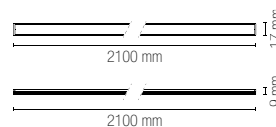

LEDBAR-UNIX-210

8031414865161	
lumen	4600 lm
watt	60W
beam angle	120°