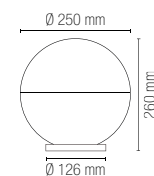

I-POLLY-G30-TR180
8031414921997

colour

1 x E27 MAX 20W