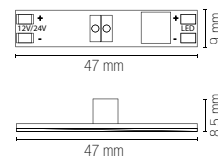

Funzioni sensore interruttore
Raggio di rilevamento 5-15 cm

Motion sensor switch
Detection range 5-15 cm