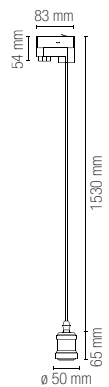

Pendant lamp in aluminum with three-phase adaptor and black fabric cable.

I-TRACK-CLOCK-CR

8031414864072

I-TRACK-CLOCK-NERO

8031414864096

1 x E27 MAX 60W

colour

Lampadina non inclusa / Light bulb not included