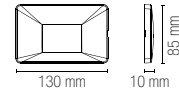

scatola derivazione 503
503 junction box
non inclusa / not included