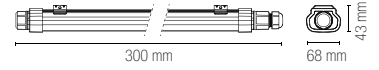

LED-ARTIC-30

8031414882625

lumen 1200 lm

watt 9W
beam angle 120°
pf -

colour temp. colour