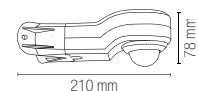

I-SENSORE-130 8031434401219

IP44

Sensore PIR 230V
max 1000W 130°
distanza massima 12m.
time 10 sec. - 4 min.
lux 2 - 2000
base accessoria angolare

PIR sensor 230V
max 1000W 130°
max 12m.
time 10 sec. - 4 min.
lux 2 - 2000
corner accessory base