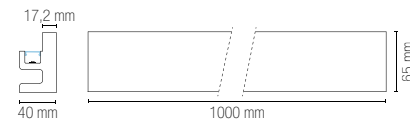

Profilo in gesso per led
biemissione, incluso anima
alluminio e diffusori in PC /
Gypsum profile for led
double emission including
PC cover and aluminum

Diffusori in PC / PC-diffuser
1000 × 61 × 41 mm

Angolo L per profilo in gesso per
led biemissione incluso anima
in alluminio e diffusori in PC /
Gypsum corner profile including
PC cover and aluminum

Profilo in gesso per led singola
emissione, angolo 90° anima
alluminio e diffusore in PC /
Gypsum profile for LED single emission
including PC cover and aluminum

Diffusori in PC / PC-diffuser
1000 × 61 × 41 mm

Angolo L per profilo in gesso per
led singola emissione, angolo 90°,
anima alluminio e diffusore in PC /
Gypsum corner profile including
PC cover and aluminum