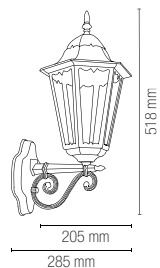

Lampadina non inclusa /
Light bulb not included