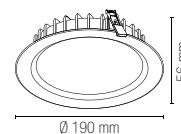

INC-TRON-7
8031414876198
lumen

colour temp.	colour

720 lm

watt	7W
beam angle	120°
pf	-
	Ø 75 mm

INC-TRON-20
8031414876204
lumen

colour temp.	colour

2480 lm

watt	20W
beam angle	120°
pf	0.90
	Ø 175 mm

INC-TRON-30
8031414876211
lumen

colour temp.	colour

3300 lm

watt	30W
beam angle	120°
pf	0.90
	Ø 210 mm

Fotometria del prodotto / Photometric curve