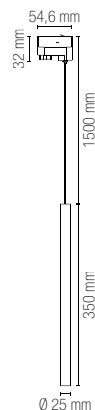

Sospensione in alluminio pressofuso con adattatore trifase.

Die-cast aluminum suspension with three-phase adapter.

	colour temp.	colour
LED-OBOE-SC BCO 8031414865109		
LED-OBOE-SM BCO 8031414862047		
lumen	240 lm	
LED-OBOE-SC NERO 8031414865147		
LED-OBOE-SM NERO 8031414862030		
lumen	240 lm	
LED-OBOE-SC CR 8031414865130		
LED-OBOE-SM CR 8031414862061		
lumen	240 lm	
LED-OBOE-SC ORO 8031414865123		
LED-OBOE-SM ORO 8031414862054		
lumen	240 lm	
LED-OBOE-SC BRO 8031414865116		
LED-OBOE-SM BRO 8031414864287		
lumen	240 lm	
watt	3,5W	
beam angle	40°	

SISTEMA BINARI / TRACK LIGHTS

In.tec light