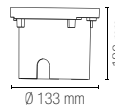

LED-WALK-R7C

8031414885855

lumen

colour temp.	colour
345 lm	

LED-WALK-R7

8031440355582

lumen

375 lm	

watt	3W
beam angle	30°
pressure loads	max 2000 kg

recessed box

LED-WALK-R11C

8031414885831

lumen

colour temp.	colour
930 lm	

LED-WALK-R11

8031440355568

lumen

990 lm	

watt	8W
beam angle	30°
pressure loads	max 2000 kg

recessed box

LED-WALK-R14C

8031414885848

lumen

colour temp.	colour
1400 lm	

LED-WALK-R14

8031440355544

lumen

1500 lm	

watt	12W
beam angle	30°
pressure loads	max 2000 kg

recessed box

Fotometria del prodotto / Photometric curve