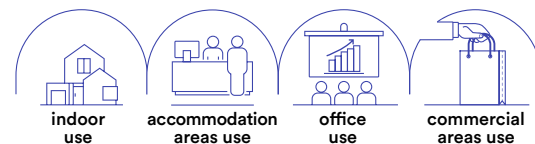

Recessed spotlight with anti-glare die-cast aluminum structure with satin white finish. Available in square or round shape different sizes.

Materiale

alluminio pressofuso

Colore

bianco satinato

Temperatura colore