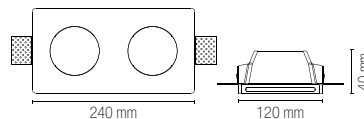

8/15mm
Staffa regolabile /
Adjustable bracket

Portalamпада incluso /
Lampholder included

Lampadina non inclusa /
Light bulb not included