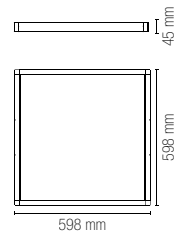

colour

Misure dimensioni mm / Size mm

LED-PANEL-60X60-MT GR

8031414871452

Struttura per pannello LED, finitura grigio gofrato

Aluminum frame for LED panel, embossed grey

colour

LED-PANEL-60X60-MT NER