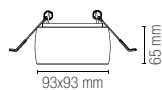

Portalampana incluso /
Lampholder included