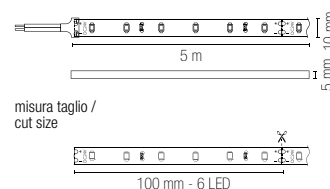

Fotometria del prodotto / Photometric curve