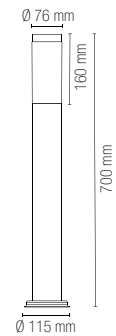

8031414888801

I-ST022-1100

8031421661084

I-TOKYO-P BRO

8031414864393

1 x E27 MAX 40W

Lampadina consigliata / Suggested light bulb

Lampadina non inclusa / Light bulb not included