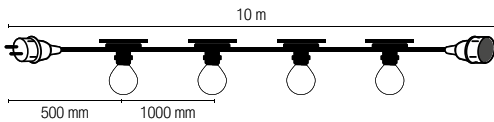

I-PICNIC-E27

8031414862719

10 x E27 MAX 25W

Lampadina non inclusa / Light bulb not included