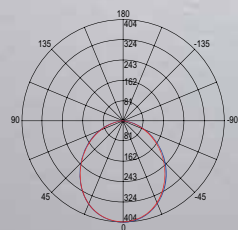

LED-TAURUS-100