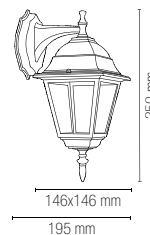

colour

LANT-ROMA/S1 BCO
8031434681215

LANT-ROMA/S1
8031430791178

1 x E27 MAX 60W