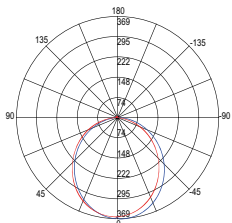

Fotometria del prodotto / Photometric curve

INC-DAMA-QR44