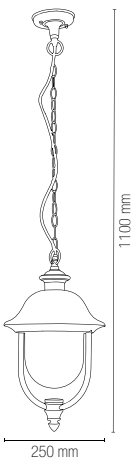

OUTDOOR APPLIQUE SOSPENSIONI E PALETTI CORRELATI / WALL SUSPENSION AND FLOOR LAMPS COMBINED

In.tec light