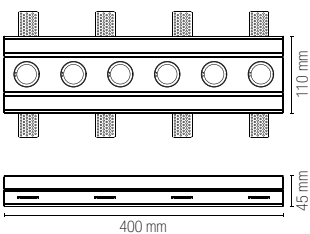

INC-SKILIFT-3
8031414884315

3 x MINI GU10 MAX 35W
bulb size $\varnothing$ 34 mm
 205 × 115 mm