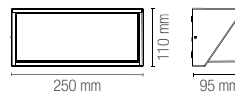

LED-W-LUXON BCO

8031414870677

lumen

colour temp.	colour

1550 lm

watt	12W

beam angle	120°

LED-W-LUXON ANT

8031414867097

lumen

colour temp.	colour

1550 lm

watt	12W

beam angle	120°