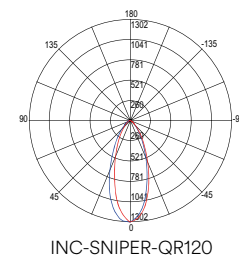

watt

12W

beam angle

38°

Ø 90 mm

Accessori inclusi / Included accessories

due ghiera intercambiabili
1 rotonda 1 quadrata /
interchangeable ring

GLOW