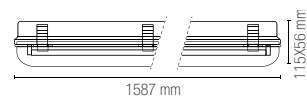

HIGH BAY & TRI-PROOF

In.tec light