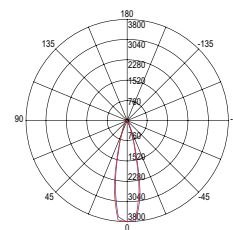

LED-WALK-R14