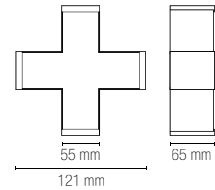

colour temp.	colour
LED-NEXT-W-X 8031414921744 lumen		
	960 lm	
LED-NEXT-B-X 8031414921737 lumen		
	960 lm	
watt	12W	
beam angle	100°	
pf	-