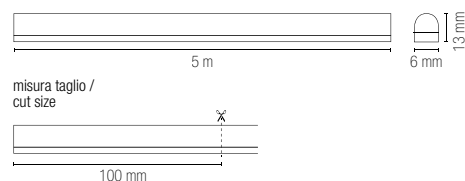

Accessori non inclusi / Not included accessories

FLEX24V-6X13-CAP
8031414925841

Kit 2 tappi in silicone /
Kit 2 pcs silicon caps

FLEX24V-6X13-ST
8031414925872

Kit 2 staffe /
Kit 2 pcs brackets