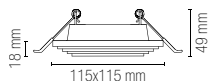

Portalamпада incluso /
Lampholder included