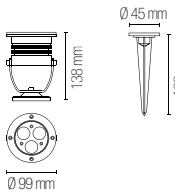

LED-IRIDE-18P
8031440358088
lumen

colour temp. | colour
RGB

LED-IRIDE-18P-BCO
8031440359689
lumen

colour temp. | colour
1620 lm

watt | 18 x 1W
driver | DC24V
beam angle | 40°

watt | 18 x 1W
driver | DC24V
beam angle | 30°