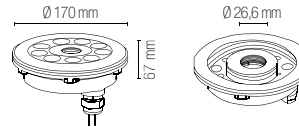

watt 9 x 2W
beam angle 25°

Flux out: 250,4 lm

Height	Beam diam	Beam angle	Flux out
2.000m	189,3, 200,1cm	23,2°	2.000lm
1m	104,1, 209,1cm	23,2°	90,79cm
0.500m	48,07, 78,03cm	23,2°	2.000lm
2m	480,2, 897,81cm	23,2°	79,89cm
0.250m	23,03, 39,01cm	23,2°	2.000lm
1m	230,3, 390,1cm	23,2°	119,05cm
0.125m	11,51, 19,50cm	23,2°	2.000lm
1m	115,1, 195,0cm	23,2°	119,05cm
0.0625m	5,75, 9,75cm	23,2°	2.000lm
1m	57,5, 97,5cm	23,2°	119,05cm