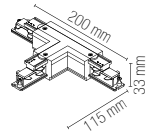

LED-RAIL-T-SX2-DA-NER
8031414926459

Connettore nero a T
per binari guida entrata
L N + cavo di terra
per circuito trifase.

Black T connector
for L N input guide
rails + ground cable for
three-phase circuit.