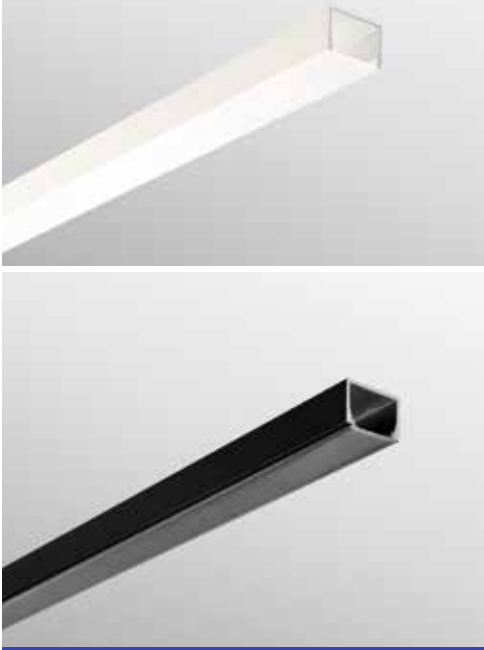

Installazione a superficie /
Surface installation

Strip LED non inclusa
vedi p. 398 a p. 435 /
LED strip not included
see p. 398 to p. 435

LINEA PROFILE

Profilo in alluminio,
tappi e staffe inclusi /
Aluminum profile, caps
and brackets included

length | colour

I-PROFILO-LINEA-2-BCO

8031414881963

2 m

white

I-PROFILO-LINEA-2-NER

8031414881987

2 m

black

Accessori / Accessories

colour

2 pcs kit caps

I-PROFILO-LINEA-BCO-CAP

8031414881970

white

I-PROFILO-LINEA-NER-CAP

8031414882199

black