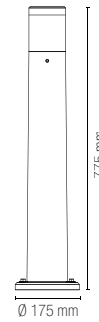

Connettore IP65 incluso /
IP65 connector included

Picchetto per installazione
nel terreno incluso /
Picchetto per installazione
nel terreno non incluso /

Lampadina non inclusa /
Light bulb not included