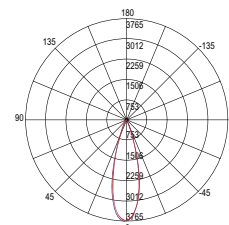

Fotometria del prodotto / Photometric curve

BERNINI-FANS-5