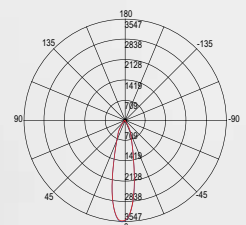

Fotometria del prodotto / Photometric curve

BERNINI-S10