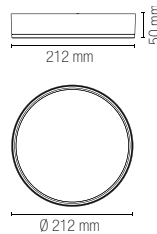

LED-KLIO-R40C 8031414875740	colour temp.	colour
	7800 lm	
LED-KLIO-R40 8031414868087	colour temp.	colour
	7800 lm	
watt	64,8W	
beam angle	120°	
pf	0.90