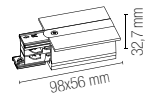

INC-TRACK-NEST-R NERO

8031414871186

Innesto destro per binario
ad incasso trifase nero.

Black recess power
connector right side for
three-phase track rail
in back version.