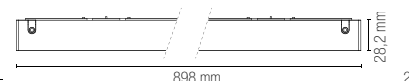

DAVINCI-LINE90M

8031414878635

lumen

3450 lm

watt	30W
beam angle	110°