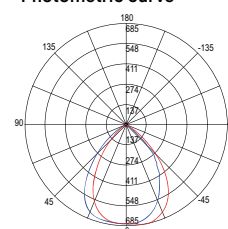

Fotometria del prodotto / Photometric curve

LED-STARLIGHT 0,2W