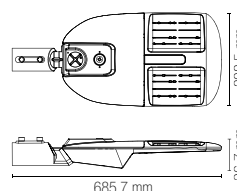

LED-STREETWAY-50

8031414876334

lumen

colour temp.	colour
7800 lm	

watt	50W
beam angle	80° x 140°
pf	0.90

LED-STREETWAY-100

8031414876341

lumen

colour temp.	colour
15500 lm	

LED-STREETWAY-100FC

8031414879113

lumen

colour temp.	colour
15500 lm	
crepuscular sensor	on 6 lux off 50 lux

watt	100W
beam angle	80° x 140°
pf	0.90

LED-STREETWAY-150

8031414876358

lumen

colour temp.	colour
22000 lm	

watt	150W
beam angle	80° x 140°
pf	0.90

LED-STREETWAY-200

8031414879106

lumen

colour temp.	colour
29900 lm	

watt	200W
beam angle	80° x 140°
pf	0.90

Fotometria del prodotto / Photometric curve

Doppio sistema di montaggio. Per palo Ø 60 mm / Double mounting system. Fit for Ø 60 mm pole