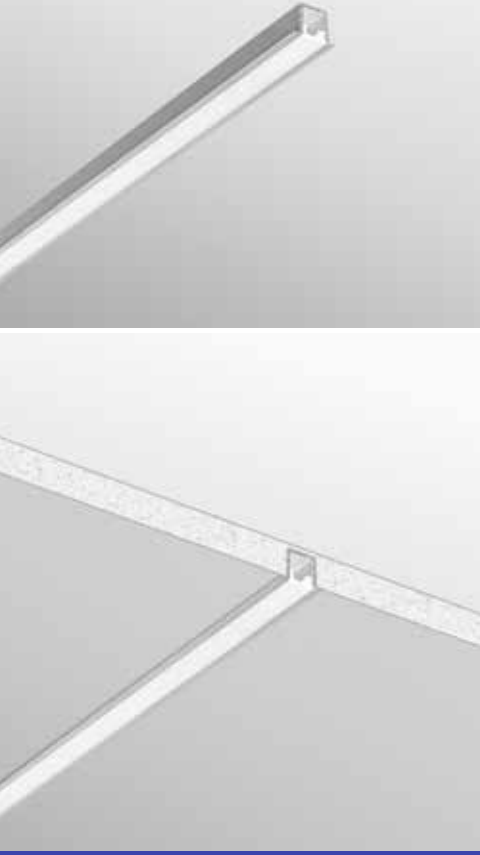

Installazione ad incasso /
Recessed installation

Strip LED non inclusa
vedi p. 398 a p. 435 /
LED strip not included
see p. 398 to p. 435

INCRO PROFILE

Profilo a rapido fissaggio
nel cartongesso o superfici
esterne, diffusore opale,
tappi e staffe inclusi /
Quick-fixing profile in
plasterboard or exterior
surfaces, opal diffuser, caps
and brackets included.

length | colour

I-PROFILO-INCRO
8031414888764

2 m | ● | aluminum

Accessori / Accessories

colour

2 pcs kit caps

I-PROFILO-INCRO-CAP
8031414888771

● | silver