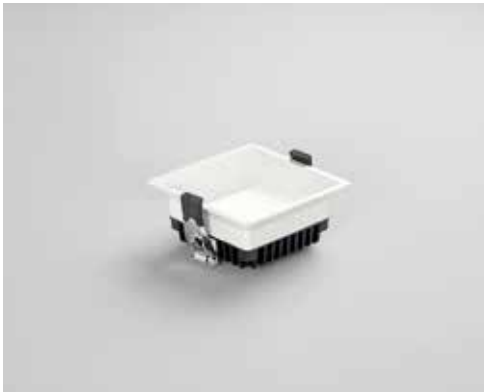

colour temp.	colour
INC-XANTO-C-Q110 8031414861071 lumen	3000 K	White
INC-XANTO-M-Q110 8031414861194 lumen	4000 K	White
INC-XANTO-F-Q110 8031414861132 lumen	6500 K	White
watt	12W	
beam angle	98°	
pf	-	
	100 × 100 mm