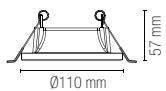

INC-SHADOW-Q
8031414882991

1 x GU10 MAX 35W

Ø 100 mm