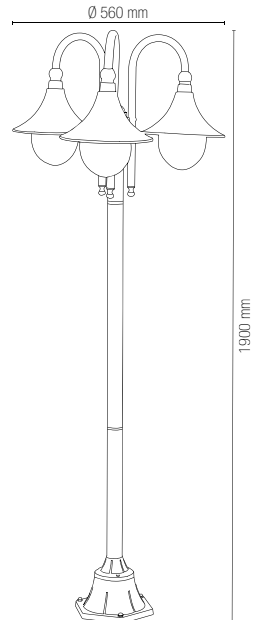

Lampadina non inclusa /
Light bulb not included