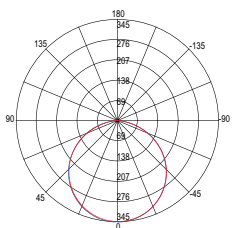

Fotometria del prodotto / Photometric curve

LED-PANEL-60X60-DJ