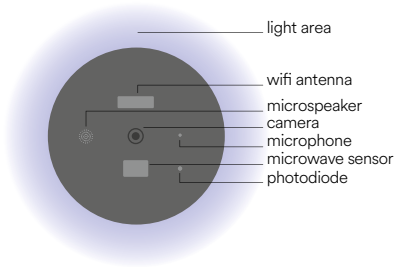

LED-ZOOM-INT

8031414877874

lumen

colour temp. colour

3600 lm

watt 30W

beam angle 110°

pf 0.95

Tipo di sensore video
Video sensor type

Pixel

Illuminazione minima
Min illuminance

Angolo vista camera
Camera view angle

Otturatore
Shutter

Infrarossi
IR

WDR

Video compression standard

Risoluzione video
Max picture size

Frequenza fotogrammi
Frame rate

Audio

Memoria

Impostazione immagine
Image setting

Reset

Controllo della luce
Lighting control

Interfaccia di protocollo
Interface protocol

Comunicazione di protocollo
Communication protocol

Funzioni generali
General function

Wi-Fi

PIR

1/2,9" CMOS

2.0 Mega

Color 0.10lux @F2.0,
black and white 0.01lux @F2.0

135°

1/25-1/100,000 per second

High power LED with ICR

Digital WDR

H.264
32Kbps - 2Mbps

1920x1080

1-20 per second

Full duplex audio (doppio sistema di comunicazione)

Support SD card (MAX 128Gb) Cloud storage NVR

Support HD/SD; support mirror

Support

Support manual, sensor, plan switch light (gestione accensioni)

Private

TCP/IP, HTTP, DHCP, DNS, RTSP

Dual stream, password protection

IEEE802.11b/g/n

Support PIR and motion detection

Control system easy installation

Full duplex audio

Smart Intec WIFI

RF 2.4G control system

ALEXA e GOOGL HOME voice control

compatible with AMAZON ECHO SHOW GOOGLE CHROME CAST