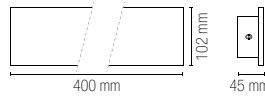

Connettore IP65 incluso / IP65 connector included