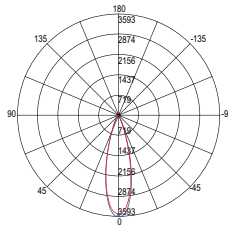

INC-OUTSIDER-2X30