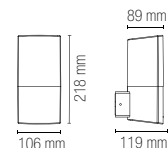

DARK

Collezione in acciaio inox con diffusore in policarbonato. Disponibile in antracite.
Stainless steel collection with polycarbonate diffuser. Available in anthracite.

colour

I-DARK-AP1
8031414918775

1 x E27 MAX 25W

I-DARK-AP1-S
8031414919093

1 x E27 MAX 25W

Accessori inclusi / Included accessories

max 10m
100°

Sensore di movimento regolabile
distanza max 10m 100° /
Adjustable motion sensor
max distance 10m 100°