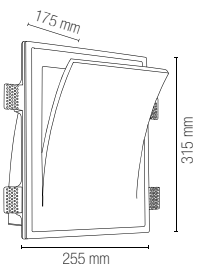

Staffa regolabile /
Adjustable bracket

Portalamпада incluso /
Lampholder included

Lampadina non inclusa /
Light bulb not included

2 x E14 MAX 14W
320 x 260 x 90 mm

Cassa di derivazione opzionale
per fissaggio a parete in muratura
materiale alluminio /
Aluminum optional recess box
for brickwork recess installation