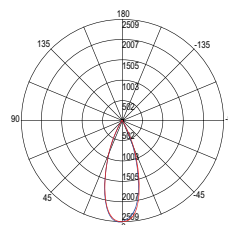

Fotometria del prodotto / Photometric curve

DAVINCI-SLIDE20 UGR