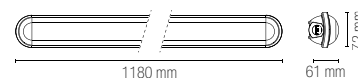

16 hours **LiFePo4 1500mAh, 3000mAh**
Batteria per emergenza inclusa / Included emergency battery