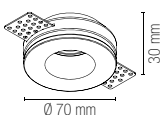

INC-MINI-Q1
8031414873616

1 x MINI GU10 MAX 35W
bulb size $\varnothing$ 34 mm
73 x 73 mm