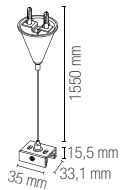

LED-RAIL-S-3-DA-NER
8031414926411

Sistema sospensione 3 m per binari nero.

Black suspension 3 m for track rail.