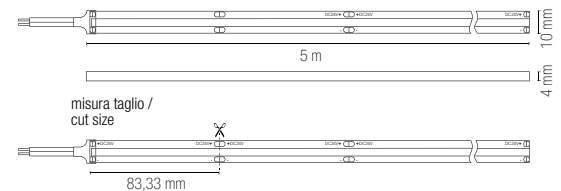

Fotometria del prodotto / Photometric curve