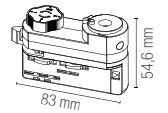

LED-RAIL-S-1,5-NER
8031414917440

Sistema sospensione 1,5 m per binari nero.

Black suspension 1,5 m for track rail.