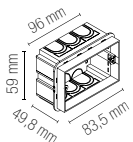

	colour
INC-STRATOS-506W 8031414888313	●
INC-STRATOS-506S 8031414888306	●
INC-STRATOS-506B 8031414888283	●
INC-STRATOS-506C 8031414888290	●

scatola derivazione 503
503 junction box
non inclusa / not included