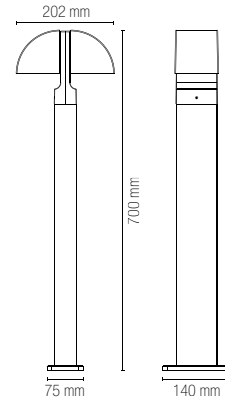

colour temp.	colour
	
840 lm	

watt	8W
beam angle	120°

REVERSE

Lampada in alluminio a LED integrato finitura antracite goffrato.
Aluminum collection anthracite colour built-in LED.

Materiale
alluminio

Colore
goffrato antracite