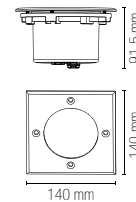

WALK

LED-WALK-Q7C

8031414885824

lumen

colour temp.

recessed box

345 lm

LED-WALK-Q7

8031440355599

lumen

375 lm

watt 3W

beam angle 30°

pressure loads max 2000 kg

LED-WALK-Q11C

8031414885800

lumen

colour temp.

recessed box

930 lm

LED-WALK-Q11

8031440355575

lumen

990 lm

watt 8W

beam angle 30°

pressure loads max 2000 kg

LED-WALK-Q14C

8031414885817

lumen

colour temp.

recessed box

1400 lm

LED-WALK-Q14

8031440355551

lumen

1500 lm

watt 12W

beam angle 30°

pressure loads max 2000 kg

Fotometria del prodotto / Photometric curve