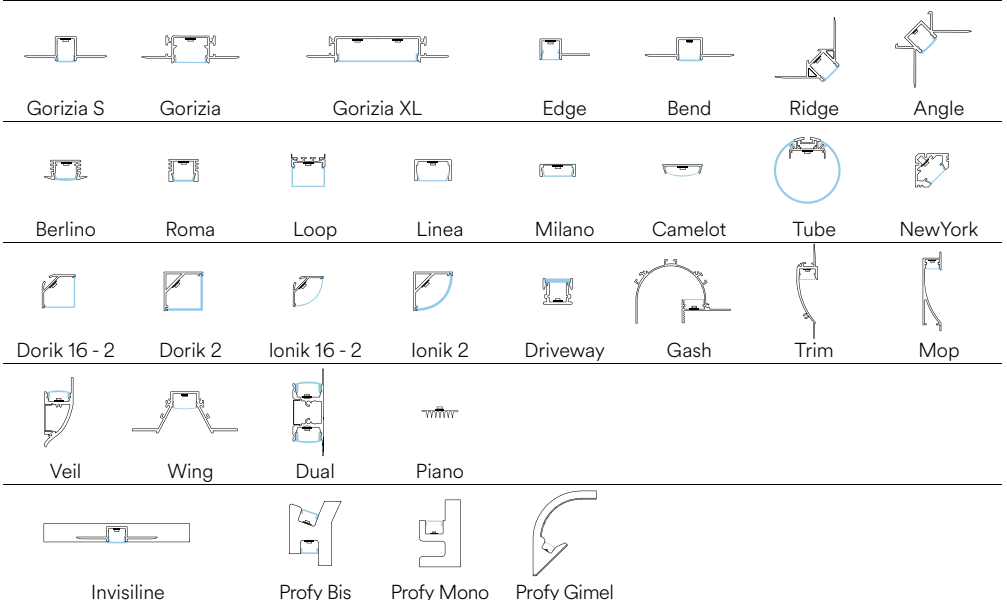

22W

120

Fotometria del prodotto / Photometric curve

misura taglio /
cut size

Recommended Profiles p. 336 to p. 397

STRIP24V 2835 120 IP68

EASY DOMOTICA

Rotolo 5 metri strip led.
Roll 5 meters strip-led.