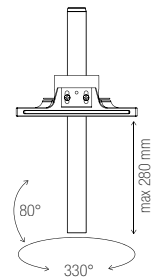

Modular system:
INC-TUBEX-BASE
+ INC-TUBEX-2

Staffa regolabile /
Adjustable bracket