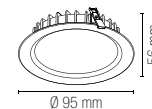

INC-TRON-20
8031414876204
lumen

colour temp.	colour

2480 lm

watt	20W
beam angle	120°
pf	0.90
	Ø 175 mm