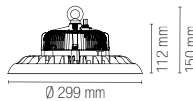

LED-AVATAR-150 8031414903740	colour temp.
lumen	22500 lm
watt	150W
beam angle	90°
pf	0.90