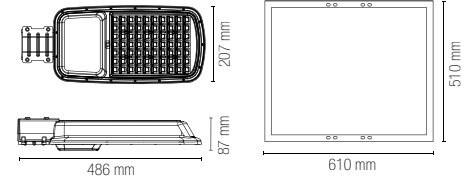

LED-RADIUS-30C-SOLAR

8031414917020

lumen

colour temp. colour

4200 lm

LED-RADIUS-30M-SOLAR

8031414917037

lumen

4200 lm

watt 64W
beam angle 80° x 140°
pf 0.90