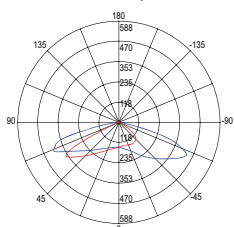

Fotometria del prodotto / Photometric curve

LED-STREETWAY-50W