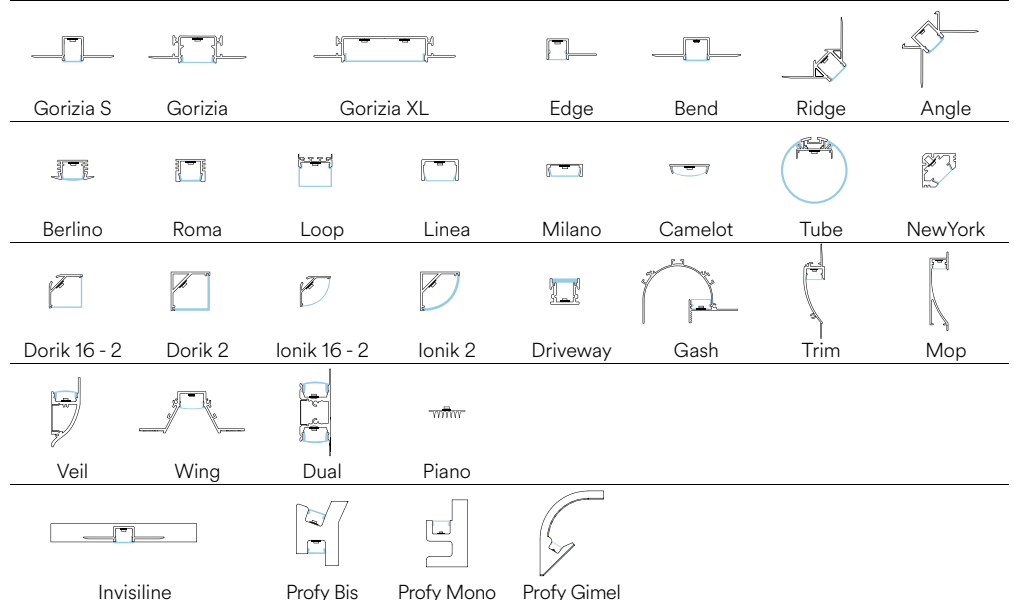

Recommended Profiles p. 336 to p. 397