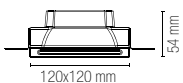

ENTITY

Incasso in gesso verniciabile con ghiera intercambiabili in finiture bianco, oro e cromo.

Gypsum down light paintable with interchangeable cylinders white, black and satin gold finishes.

INCASSI / RECESSED LAMPS

In.tec light

Modular system:
INC-ENTITY-Q
+ ENTITY-RING

INC-ENTITY-Q
8031414883790

1 x GU10 MAX 10W

125 x 125 mm

ENTITY-RING-CR
8031414883813

ENTITY-RING-NER
8031414883820

ENTITY-RING-ORO
8031414883806

1 x GU10 MAX 35W

colour

Staffa regolabile /
Adjustable bracket

Portalamпада incluso /
Lamp holder included

Lampadina non inclusa /
Light bulb not included