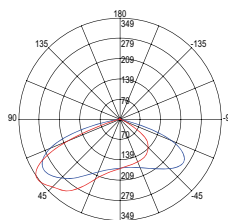

Fotometria del prodotto / Photometric curve

LED-POLIS-50