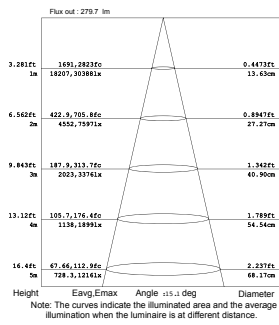

LED-WALLWASHER-18
8031440359559

lumen

watt 18 × 2W
beam angle 45°