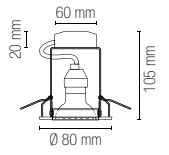

MATRIX

Kit 3 pz / Kit 3 pcs

Ø 80 mm