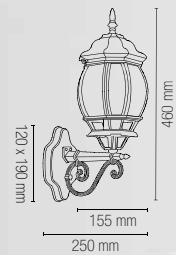

Lampadina non inclusa /
Light bulb not included