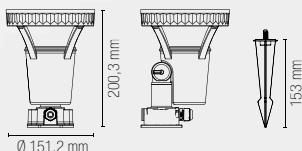

colour

Accessori inclusi /
Included accessories

**Lampadina LED SMD /
LED SMD light bulb**

watt	15W
beam angle	100°
cri	80
on/off	>10.000
durata/life time	25000h

4000K	
lumen	1100 lm
dimmer