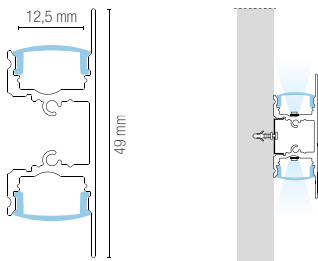

Installazione a veletta /
Veil installation

Strip LED non inclusa
vedi p. 398 a p. 435 /
LED strip not included
see p. 398 to p. 435

DUAL PROFILE

Profilo in alluminio a doppia emissione,
tappi e staffe inclusi /
Double-emitting aluminum profile,
caps and brackets included.

length | colour

I-PROFILO-DUAL-2-BCO
8031414881864

2 m | white

I-PROFILO-DUAL-2-NER
8031414881888

2 m | black

Accessori / Accessories

colour

2 pcs kit caps

I-PROFILO-DUAL-BCO-CAP
8031414881871

white

I-PROFILO-DUAL-NER-CAP
8031414881895

black