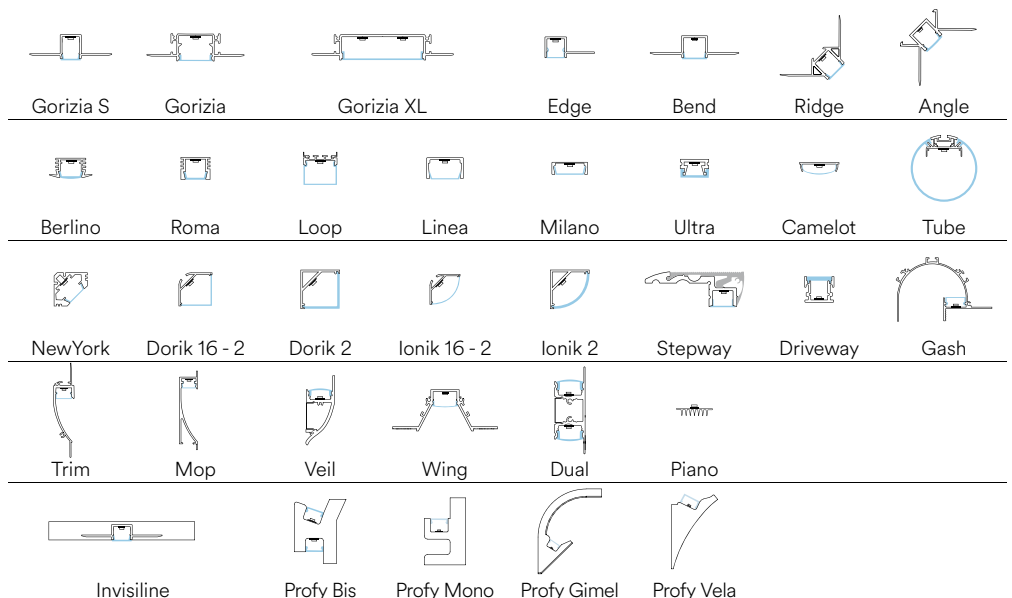

Recommended Profiles p. 336 to p. 397