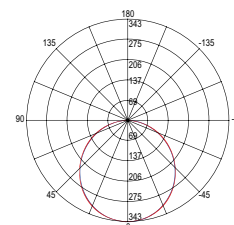

beam angle 120°

pf 0.90

590 × 590 mm

LED-PANEL-60×60-24V

EASY DOMOTIC 24V

In.tec light

STRIP

Rotolo 5 metri strip led.
Roll 5 meters strip-led.