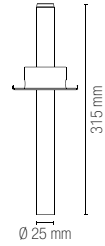

Modular system:
INC-TUBEX-BASE
+ INC-TUBEX-2