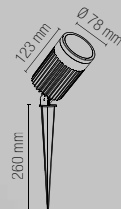

LED-TARGET-30-24V
8031414878550
lumen

colour temp.
 468 lm

watt 30W
beam angle 30°