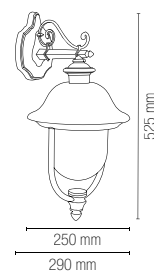

Aluminum die-cast lantern with copper colour finish and clear polycarbonate diffuser.

colour

LANT-VENEZIA-AP1A
8031440312004

1 x E27 MAX 60W

colour

LANT-VENEZIA-AP1B
8031440311991

1 x E27 MAX 60W

Lampadina non inclusa /
Light bulb not included