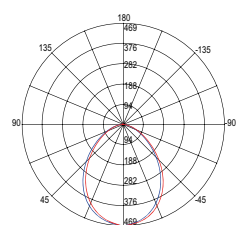

LED-IMPACT24V-R1M
LED-IMPACT24V-Q1M

Accessori inclusi / Included accessories

x1

Cavo 1 m / 1 m cable