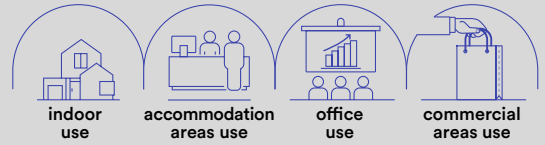

STRIP24V SLIM 120

EASY DOMOTICA

Rotolo 5 metri strip led ultrasottile.
Roll 5 meters ultra-thin strip-led.

Driver p. 843-852
Controller p. 854-857

colour temp.

STRIP24V-SLIM-120C

8031414881741

lumen/m

total lumen

1896 lm

9480 lm

STRIP24V-SLIM-120M

8031414881758

lumen/m

total lumen

1838 lm

9190 lm

STRIP24V-SLIM-120F

8031414881765

lumen/m

total lumen

1766 lm

8830 lm

light source

SMD 2835

watt/m

16W

led/m

120

Materiale

kapton
senza silicone

Temperatura colore

3000K / 4000K / 6000K

Driver

DC24V

tensione costante
non incluso

Durata e on/off

25.000h

>15.000 on/off

Material

kapton
without silicone

Colour temperature

3000K / 4000K / 6000K

Driver

DC24V

constant voltage
not included

Life time and on/off

25.000h

>15.000 on/off