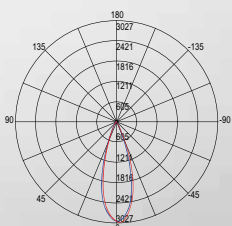

LED-ROCKET-APC