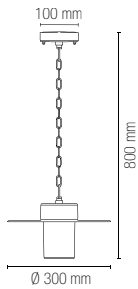

Lampadina consigliata /
Suggested light bulb

Lampadina non inclusa /
Light bulb not included

LANT-YORK/S1
8031414862764

1 x E27 MAX 60W

colour

LANT-YORK/AP
8031414862757

1 x E27 MAX 60W

colour