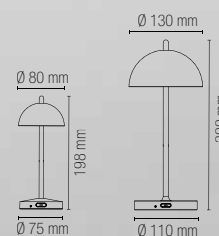

colour temp.	colour
LED-PARTY-S-BCO 8031414915965 lumen		
LED-PARTY-S-NER 8031414915958 lumen		
LED-PARTY-S-VDE 8031414915996 lumen		
LED-PARTY-S-ORO 8031414916009 lumen		
LED-PARTY-S-CRM 8031414915989 lumen		
LED-PARTY-S-BRO 8031414915972 lumen		

watt 1,5W

	colour temp.	colour
LED-PARTY-L-BCO 8031414916023 lumen		
LED-PARTY-L-NER 8031414916016 lumen		
LED-PARTY-L-VDE 8031414916054 lumen		
LED-PARTY-L-ORO 8031414916061 lumen		
LED-PARTY-L-CRM 8031414916047 lumen		
LED-PARTY-L-BRO 8031414916030 lumen		

watt 2,5W