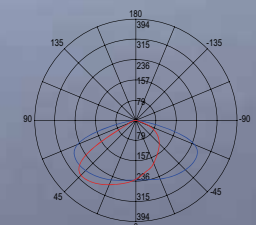

included

Life time and on/off

50.000 h
>25.000 on/off

Fotometria del prodotto
Photometric curve

LED-GIOVE-100

LED-GIOVE-200

LED-GIOVE-300

LED-GIOVE-400