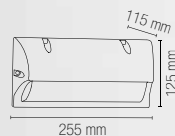

colour

I-ATLANTA-AP
8031440312257

1 x E27 MAX 42W