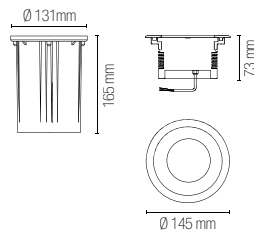

LED-IRIDE-R14

8031414868995

lumen

colour temp. | colour
RGB

recessed box

watt | 18 x 1W
driver | DC12/24V
beam angle | 15°