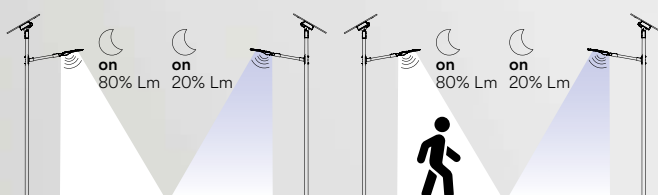

Sensore crepuscolare
ON 80% luce
Dopo 20 secondi 20% luce /
Crepuscular sensor
ON 80% light
After 20 seconds 20% light

Sensore di movimento
ON 80% luce
Dopo 20 secondi 20% luce /
Motion sensor
ON 80% light
After 20 seconds 20% light