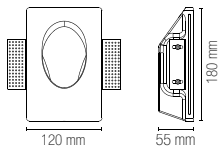

I-ARIEL-RS1
8031434131215

1 x MINI GU10 MAX 35W
bulb size $\varnothing$ 34 mm
105 x 105 x 12 mm