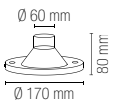

I-POLLY-JOINT
8031414890170