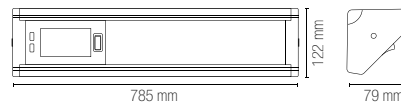

colour temp. | colour

LED-HABILIS-AP

8031414881604

lumen

1750 lm

watt 15W

beam angle 105°

2 plug max 16A

2 USB 2.4A