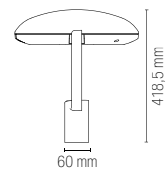

LED-POLIS-50

8031414879465

lumen

colour temp. | colour

7000 lm

watt	50W
beam angle	155° x 75°
pf	0.90