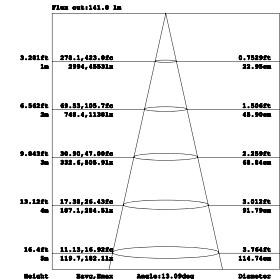

LED-IRIDE-R14

8031414868995

lumen

colour temp. | colour
RGB

recessed box

watt | 18 x 1W
driver | DC12/24V
beam angle | 15°