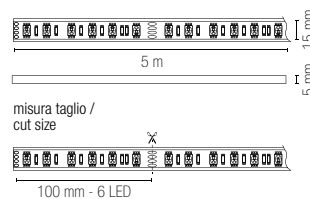

Fotometria del prodotto / Photometric curve