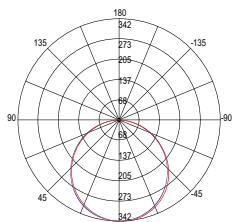

colour temp. CCT
4200 lm

lumen

watt 42W
beam angle 120°
pf 0.90
590 x 590 mm

Fotometria del prodotto /
Photometric curve

LED-PANEL-60X60-FR

LED-PANEL-60X60-EDG

PANEL SM

Pannello a LED, fissaggio easy a soffitto.
LED panel, easy ceiling fixing.