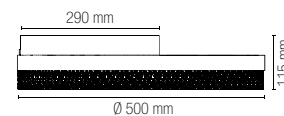

technical information

ESPERO

LED-ESPERO-FAN

8031414898992

	colour temp.	colour
	CCT	
lumen	4800 lm	
led	30W 220-240V - 50/60Hz	
fan	22W 220-240V - 50/60Hz	
beam angle		120°
potenza ventilatore / fan power	DC22W 6 velocità / speed	
volume aria / air volume		20 m³ min.
livello sonoro / sound level		48 dB

NASHI

LED-NASHI-FAN

8031414899029

	colour temp.	colour
	CCT	
lumen	4800 lm	
led	30W 220-240V - 50/60Hz	
fan	22W 220-240V - 50/60Hz	
beam angle		120°
potenza ventilatore / fan power	DC22W 6 velocità / speed	
volume aria / air volume		20 m³ min.
livello sonoro / sound level		48 dB

Reverse system - DC motor

Control system easy installation

Regolazione velocità ventole /
Fan speed adjustment

Impostazione timer /
Timer setting

Regolazione intensità di luce (dimmer) /
Light intensity (dimmer)

Regolazione gradi kelvin /
Adjustable white