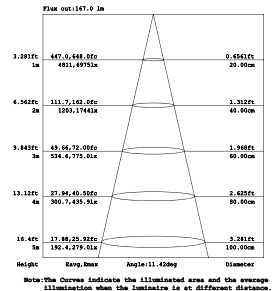

Proiettore LED RGB FULL COLOR in alluminio.
LED RGB FULL COLOR lamp in aluminium.

Materiale
alluminio

Temperatura colore
RGB full color

Driver
incluso

Durata e on/off
50.000h
>25.000 on/off

Material
aluminum

Colour temperature
RGB full color

Driver
included

Life time and on/off
50.000h
>25.000 on/off

LED-RAYS-36P
8031440355445

lumen

watt
beam angle

colour temp. | colour
RGB

30 x 1W
45°

LED-RAYS-72P
8031440358040

lumen

watt
beam angle

colour temp. | colour
RGB

72 x 2W
45°