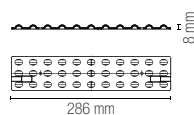

Lampada lineare in alluminio con adattatore trifase.

Linear aluminum lamp with three-phase adapter.

	colour temp.	colour
MAXWELL-W-25C 8031414884056	3000K	White
MAXWELL-W-25M 8031414884049	3000K	White
MAXWELL-B-25C 8031414884070	3000K	Black
MAXWELL-B-25M 8031414884063	3000K	Black

Fotometria del prodotto / Photometric curve

watt 25W
beam angle 90°

	colour temp.	colour
MAXWELL-W-48C 8031414884018	6500K	White
MAXWELL-W-48M 8031414884001	6500K	White
MAXWELL-B-48C 8031414884032	6500K	Black
MAXWELL-B-48M 8031414884025	6500K	Black

Fotometria del prodotto / Photometric curve

watt 48W
beam angle 90°

Interruttore per regolazione potenza / Power switchable:
48W - 44W - 40W - 34W
130 LM/W

Accessori non inclusi / Not included accessories

BUSMAX-LENS-25

8031414884117
Lente per doppio fascio luminoso 25° / Double lens 25°
Per i modelli **MAXWELL 25** occorrono 2 pezzi per l'intera lampada / 2 pieces need for the whole **MAXWELL 25** models
Per i modelli **MAXWELL 48** occorrono 4 pezzi per l'intera lampada / 4 pieces need for the whole **MAXWELL 48** models

BUSMAX-LENS-RL

8031414884124
Lente fascio di luce asimmetrica 25° sx-dx / Asymmetric lens 25° sx-dx
Per i modelli **MAXWELL 25** occorrono 2 pezzi per l'intera lampada / 2 pieces need for the whole **MAXWELL 25** models
Per i modelli **MAXWELL 48** occorrono 4 pezzi per l'intera lampada / 4 pieces need for the whole **MAXWELL 48** models