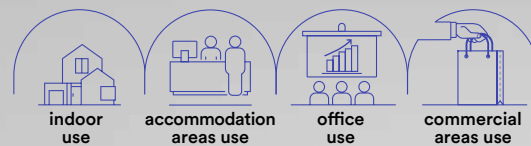

Kit arnese / Tool kit

METRO

Sistema cavi tesi con finitura cromo.
Wire system chrome system.

LED-METRO-5

8031414862139

5 x MR16 MAX 9W
Driver 50W included

5 m cable included

I-WIRE-10M