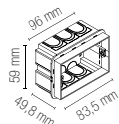

scatola derivazione 503
503 junction box
non inclusa / not included

Li-ion 3,7V 700 mAh
Batteria per emergenza inclusa /
Included emergency battery