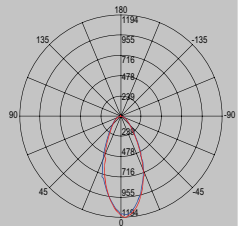

watt 8W
beam angle 30°

LED-TARGET-30-24V
8031414878550
lumen

colour temp.
 468 lm

watt 30W
beam angle 30°

Fotometria del prodotto / Photometric curve

LED-TARGET-8-24V

LED-TARGET-30-24V

EASY DOMOTIC 24V