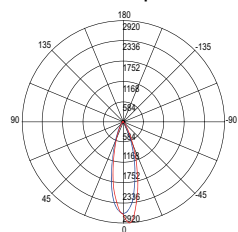

Fotometria del prodotto / Photometric curve

INC-ASSO