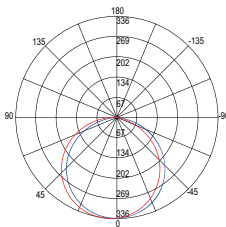

DC24V

constant voltage
not included

Life time and on/off

25.000h

>15.000 on/off

Fotometria del prodotto / Photometric curve

misura taglio /
cut size

Recommended Profiles p. 336 to p. 397