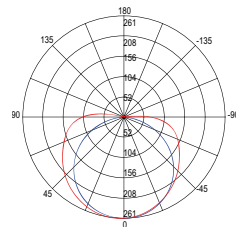

Fotometria del prodotto / Photometric curve