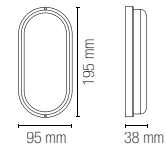

Plafoniera con base in policarbonato, diffusore in policarbonato bianco.

Ceiling lamp with polycarbonate ceiling with white PC diffuser.

	colour temp.	colour
LED-FLIPPY-12C		
8031414922024		
lumen	1160 lm	
watt		12W
beam angle		120°

LED-FLIPPY-12M		
8031414922031		
lumen	1160 lm	
watt		12W
beam angle		120°