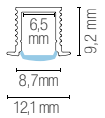

PROFILI E STRIP LED / PROFILES AND STRIP LED

In.tec light