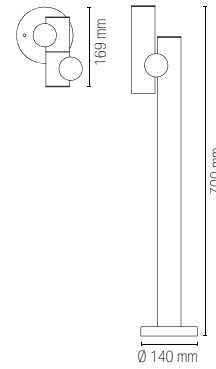

LED-REVERSE-P1

8031414883134

lumen

colour temp.	colour

460 lm

watt

5,3W

beam angle

120°