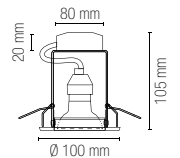

1 pz / 1 pcs

Ø 100 mm
orientabile / adjustable