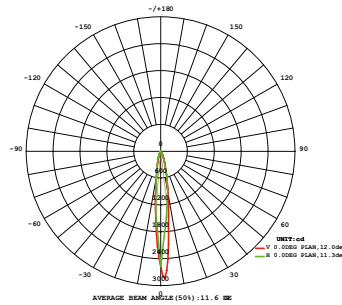

LED-IRIDE-R12

8031414868988

lumen

colour temp. | colour
RGB

recessed box

watt | 9 x 1W
driver | DC12/24V
beam angle | 15°