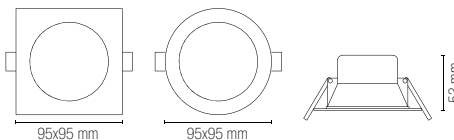

INC-SNIPER-QR90

8031414888719

lumen

colour temp. | colour

660 lm

watt

7W

beam angle

38°

Ø 70 mm