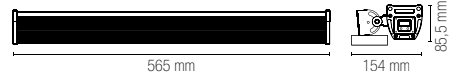

watt 18 × 2W
beam angle 45°