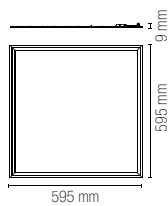

Materiale
alluminio,
diffusore in PMMA

Colore
bianco

Temperatura colore
4000K

Driver
incluso

Material
aluminum,
PMMA diffuser

Colour
white

Colour temperature
4000K

Driver
included