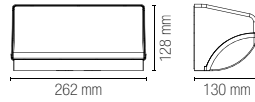

LED-BORDER-30M-ANT 8031414883561	colour temp.	colour
lumen	3550 lm	
watt	30W	
beam angle	120°