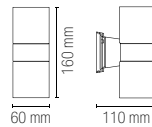

Lampadina non inclusa /
Light bulb not included