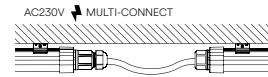

LED-ARTIC-30

8031414882625

lumen 1200 lm

watt 9W
beam angle 120°
pf -

colour temp. colour