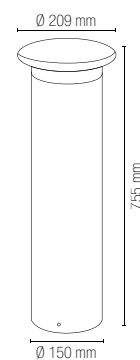

	colour temp.	colour
LED-BITT-P76-ANT 8031414883035		
lumen	1200 lm	
LED-BITT-P76-BRO 8031414883042		
lumen	1284 lm	
watt	10W	
beam angle	120°	

NISMO

Collezione in alluminio a LED integrato finitura bianco goffrato.
Aluminum collection LED lamp white embossed finish.