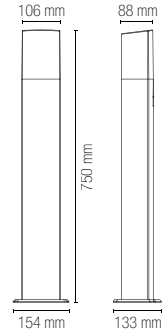

Lampadina non inclusa /
Light bulb not included