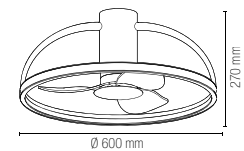

LED-HADLEY-BCO
8031414919697

	colour temp.	colour
	CCT	
lumen	5250 lm	
led	40W 220-240V - 50/60Hz	
fan	11W 220-240V - 50/60Hz	
beam angle	120°	
potenza ventilatore / fan power	DC30W 6 velocità / speed	
volume aria / air volume	25 m³ min.	
livello sonoro / sound level	48 dB	

LED-HADLEY-NER
8031414919710

	colour temp.	colour
	CCT	
lumen	5250 lm	
led	40W 220-240V - 50/60Hz	
fan	11W 220-240V - 50/60Hz	
beam angle	120°	
potenza ventilatore / fan power	DC30W 6 velocità / speed	
volume aria / air volume	25 m³ min.	
livello sonoro / sound level	48 dB	

LED-HADLEY-GR
8031414919703

	colour temp.	colour
	CCT	
lumen	5250 lm	
led	40W 220-240V - 50/60Hz	
fan	11W 220-240V - 50/60Hz	
beam angle	120°	
potenza ventilatore / fan power	DC30W 6 velocità / speed	
volume aria / air volume	25 m³ min.	
livello sonoro / sound level	48 dB	

Reverse system - DC motor

Control system easy installation