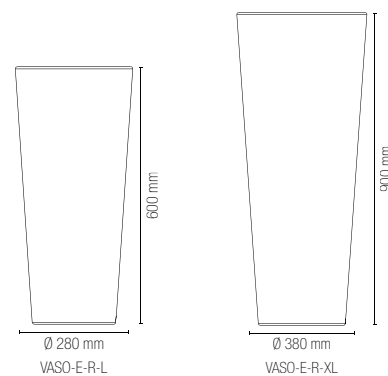

8031414868131

1 x E27 MAX 42W

I-GECO-VASO-E-R-L

8031414868513

I-GECO-VASO-E-R-XL

8031414868520

1 x E27 MAX 42W

Lampadina non inclusa /
Light bulb not included