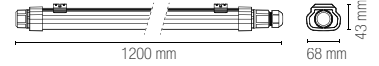

LED-ARTIC-120

8031414882601

lumen 4000 lm

watt 30W
beam angle 120°
pf 0.90

colour temp. colour