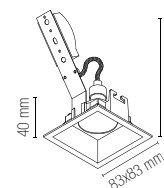

colour
INC-AYRIS-Q BCO 8031414868223	
INC-AYRIS-Q NER 8031414868186	
1 x GU10 MAX 35W	
	72 x 72 mm