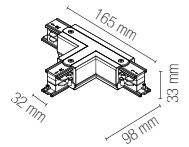

LED-RAIL-T-SX2-NER
8031414917488

Connettore nero a T
per binari guida entrata
L N + cavo di terra
per circuito trifase.

Black T connector
for L N input guide
rails + ground cable for
three-phase circuit.