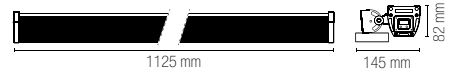

watt 36 × 2W
beam angle 45°