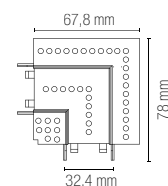

BERNINI-TL-LVI

8031414898121

Connettore angolare verticale
per alloggio con montaggio ad
incasso a filo per binario Bernini.

Angular vertical connector for housing
with recessed trimless track rail system.