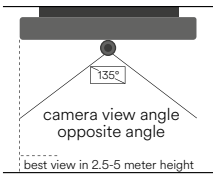

LED-ZOOM-INT

8031414877874

lumen

colour temp. colour

3600 lm

watt 30W

beam angle 110°

pf 0.95

Tipo di sensore video
Video sensor type

Pixel

Illuminazione minima
Min illuminance

Angolo vista camera
Camera view angle

Otturatore
Shutter

Infrarossi
IR

WDR

Video compression standard

Risoluzione video
Max picture size

Frequenza fotogrammi
Frame rate

Audio

Memoria

Impostazione immagine
Image setting

Reset

Controllo della luce
Lighting control

Interfaccia di protocollo
Interface protocol

Comunicazione di protocollo
Communication protocol

Funzioni generali
General function

Wi-Fi

PIR

1/2,9" CMOS

2.0 Mega

Color 0.10lux @F2.0,
black and white 0.01lux @F2.0

135°

1/25-1/100,000 per second

High power LED with ICR

Digital WDR

H.264
32Kbps - 2Mbps

1920x1080

1-20 per second

Full duplex audio (doppio sistema di comunicazione)

Support SD card (MAX 128Gb) Cloud storage NVR

Support HD/SD; support mirror

Support

Support manual, sensor, plan switch light (gestione accensioni)

Private

TCP/IP, HTTP, DHCP, DNS, RTSP

Dual stream, password protection

IEEE802.11b/g/n

Support PIR and motion detection

Control system easy installation

Full duplex audio

Smart Intec WIFI

RF 2.4G control system

ALEXA e GOOGL HOME voice control

compatible with AMAZON ECHO SHOW GOOGLE CHROME CAST