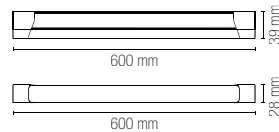

LEDBAR-T8-60

8031414875382

lumen

850 lm

watt

9W

beam angle

120°