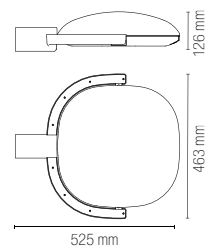

LED-POLIS-50

8031414879465

lumen

colour temp. | colour

7000 lm

watt	50W
beam angle	155° x 75°
pf	0.90