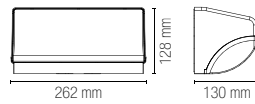

LED-BORDER-30M-BCO 8031414883578	colour temp.	colour
lumen	3550 lm	
watt	30W	
beam angle	120°	

LED-BORDER-30M-ANT 8031414883561	colour temp.	colour
lumen	3550 lm	
watt	30W	
beam angle	120°