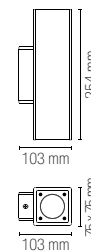

Connettore IP65 incluso /
IP65 connector included

Lampadina non inclusa /
Light bulb not included

In.tec light **OUTDOOR** APPLIQUE / WALL LAMPS

JUMP

Applique in alluminio bianco, silver o in acciaio inox.
Wall lamp aluminum white, silver finish or stainless steel.