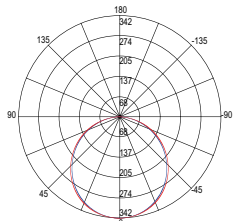

Fotometria del prodotto /
Photometric curve

LED-PANEL-60X60-FR