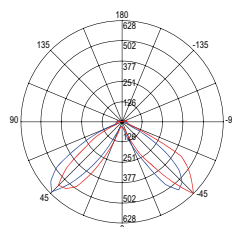

Fotometria del prodotto / Photometric curve

LED-STEP24V-R1C

LED-STEP24V-R1M

LED-STEP24V-R4C

LED-STEP24V-R4M

Accessori inclusi /
Included accessories

x1
Cavo 1 m /
1 m cable

WALK