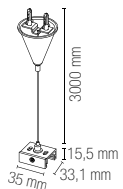

technical information

LED-RAIL-1M-DA-NER
8031414926176

Binari elettrificati trifase in alluminio nero da un 1 m con tappi inclusi.

1 m track rail in black aluminum with three-phase adaptor and endcap included.

LED-RAIL-2M-DA-NER
8031414926190

Binari elettrificati trifase in alluminio nero da 2 m con tappi inclusi.

2 m track rail in black aluminum with three-phase adaptor and endcap included.

LED-RAIL-3M-DA-NER
8031414926213

Binari elettrificati trifase in alluminio nero da 3 m con tappi inclusi.

3 m track rail in black aluminum with three-phase adaptor and endcap included.

LED-RAIL-PL-DA-NER
8031414926435

Kit 2 pz. basette nere per binario guida trifase.

Kit 2 pcs. black base for track rail three-phase.

LED-RAIL-CAP-DA-NER
8031414926237

Tappo per binario trifase nero.

Black cap for three-phase track rail.

LED-RAIL-S-1,5-DA-NER
8031414926398

Sistema sospensione 1,5 m per binari nero.

Black suspension 1,5 m for track rail.

LED-RAIL-S-3-DA-NER
8031414926411

Sistema sospensione 3 m per binari nero.

Black suspension 3 m for track rail.