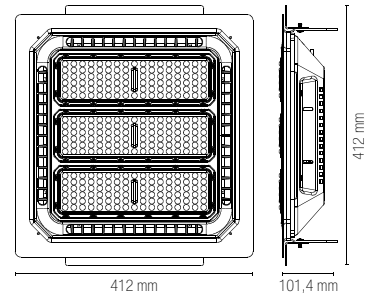

LED-ENERGY-80-INC

8031414862085

lumen

colour temp. | colour

● ●
11100 lm

watt 80W

beam angle 80°

pf 0.90