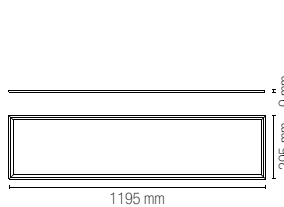

LED-PANEL-30X120-PRO

8031414904839

lumen

colour temp.

colour

4600 lm

watt 40W

beam angle 120°

pf 0.90

290 × 1190 mm

LED-PANEL-30X120-PRO