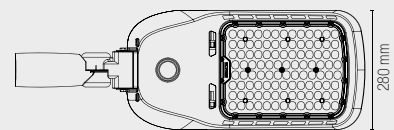

LED-IPERION-50-SOLAR