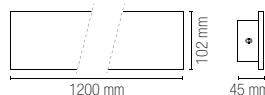

Connettore IP65 incluso / IP65 connector included