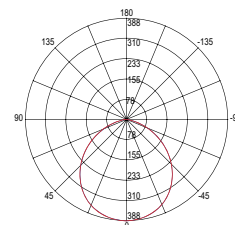

INC-XANTO-R220-24V