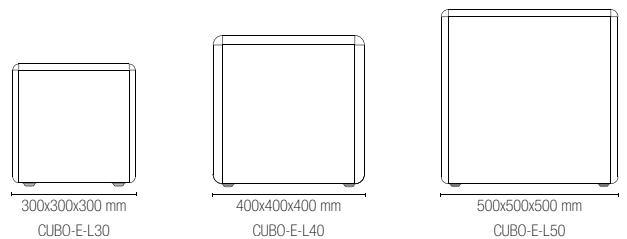

I-GECO-SPK

8031414878437

Picchetto alluminio per lampade GECO E27 / Aluminum spike for E27 GECO family