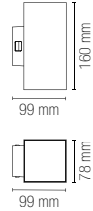

colour temp.	colour
LED-W-POLO-R1-BCO 8031414889617		
lumen	980 lm	
LED-W-POLO-R1-NER 8031414889624		
lumen	980 lm	
watt	8W	
beam angle	60°