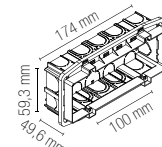

scatola derivazione 506L
506L junction box
non inclusa / not included