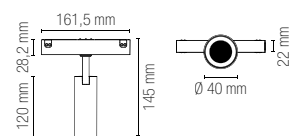

Da Vinci Project 48V
Sfere volenti / Rolling spheres

TEMA

Proiettore a binario con luce spot orientabile per sistema Davinci con struttura in alluminio pressofuso. Diffusore in vetro trasparente.

Track projectors with adjustable spot light for Davinci system with die-cast aluminium structure. Diffuser in clear glass.

- **Material**
  corpo in alluminio pressofuso
- **Colore**
  bianco opaco
  nero opaco
- **Temperatura colore**
  3000K / 4000K
- **Driver**
  DC48V non incluso
- **Material**
  aluminum die cast body
- **Colour**
  matt white
  matt black
- **Colour temperature**
  3000K / 4000K
- **Driver**
  DC48V not included

	colour temp.	colour
DAVINCI-TEMA-5C 8031414876976 lumen		
	490 lm	
DAVINCI-TEMA-5M 8031414876983 lumen		
	490 lm	
watt	5W	
beam angle	38°