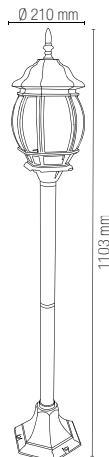

colour

1 x E27 MAX 60W

colour

1 x E27 MAX 60W

colour

1 x E27 MAX 60W

colour

3 x E27 MAX 60W