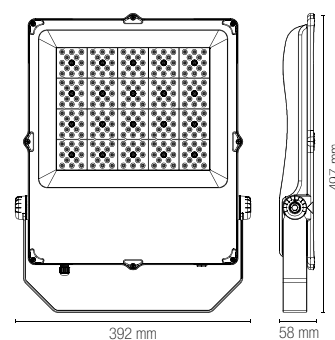

colour temp.	beam angle	colour
LED-GIOVE-100 8031414882557		150° x 80°	
lumen	15670 lm		
watt			100W
pf			0.90

	colour temp.	beam angle	colour
LED-GIOVE-200 8031414876365		150° x 80°	
lumen	32666 lm		
LED-GIOVE-200-30 8031414885138		30°	
lumen	32666 lm		
LED-GIOVE-200-60 8031414885145		60°	
lumen	32666 lm		
LED-GIOVE-200R-30 8031414885152		30°	
lumen	RED		
LED-GIOVE-200R-60 8031414885169		60°	
lumen	RED		
LED-GIOVE-200V-30 8031414885176		30°	
lumen	GREEN		
LED-GIOVE-200V-60 8031414885183		60°	
lumen	GREEN		
watt			200W
pf			0.90

	colour temp.	beam angle	colour
LED-GIOVE-300 8031414876372		150° x 80°	
lumen	47150 lm		
watt			300W
pf			0.90

	colour temp.	beam angle	colour
LED-GIOVE-400 8031414876389		150° x 80°	
lumen	66031 lm		
watt			400W
pf			0.90