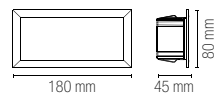

watt 3W
beam angle 120°
Ø 60 mm

molle incluse / spring included

watt 3W
beam angle 120°
92 × 55 × 31 mm

watt 5W
beam angle 120°
163 × 60 × 50 mm

Doppio sistema di fissaggio / Double fixing system

fissaggio incasso a muro o soffitto / Recessed wall or ceiling mounting

scatola derivazione 502E
502E junction box
non inclusa / not included

scatola derivazione 503
503 junction box
non inclusa / not included

scatola derivazione 506L
506L junction box
non inclusa / not included