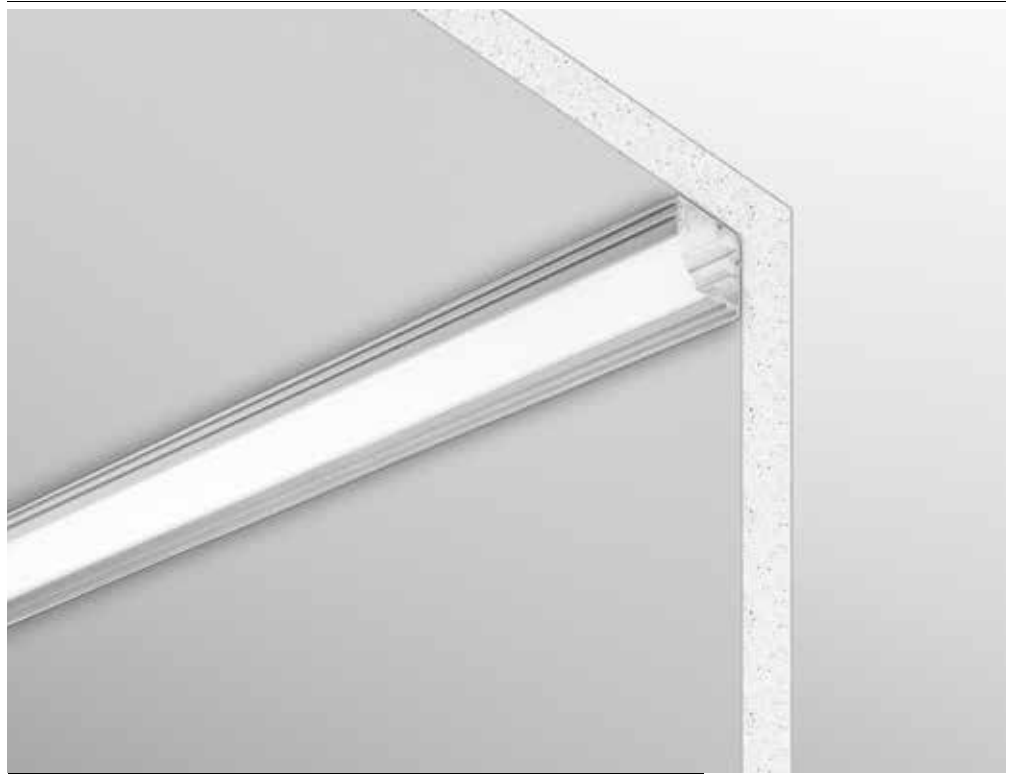

In.tec light PROFILI E STRIP LED / PROFILES AND STRIP LED

Installazione angolare a superficie /
Angular surface installation

Strip LED non inclusa
vedi p. 398 a p. 435 /
LED strip not included
see p. 398 to p. 435

NEWYORK PROFILE

Profilo angolare a rapido fissaggio
nel cartongesso, diffusore opale,
tappi e staffe inclusi /
Quick-fixing angle profile in plasterboard,
opal diffuser, caps and brackets included.

length colour

I-PROFILO-NEWYORK
8031434581218

1 m aluminum

I-PROFILO-NEWYORK-2
8031440359382

2 m aluminum

Accessori / Accessories

colour

2 m PC trasparente diffuser

I-PROF-NEWYORK2-DIFF
8031440357623

trasparente

2 pcs kit caps

I-PROFILO-NEWYORK-CAP
8031414890545

silver