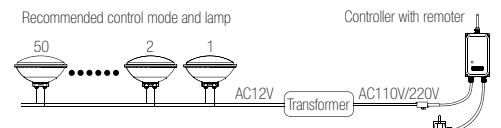

colour temp.	colour
LED-PAR56-24V-RGB 8031414879755		
lumen	RGB	
watt		21W
driver		DC24V
beam angle		45°
1 m cable included		

	colour temp.	colour
LED-PAR56-BCO 8031440359504		
lumen	1050 lm	
watt		21W
driver		12V AC
beam angle		45°

INC-POOL-PAR56 8031440359511
Struttura incasso per PAR 56 per piscine in cemento / Recessed structure for PAR56 for concrete swimming pool
1 m cable included
Ø 260 mm