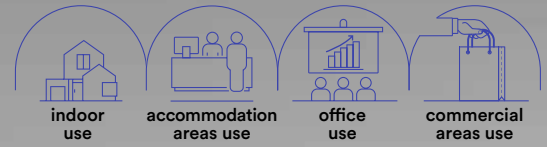

LED-ROCKET-BRO

8031414923960

lumen

980 lm		

watt	7W
beam angle	38°

Trifase / Three-phase

ROCKET

Spot applique.
Wall spot light.