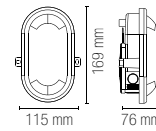

Materiale

PP + PC

Colore

bianco
antracite

Temperatura colore

4000K

Driver

integrato

Material

PP + PC

Colour

white
anthracite

Colour temperature

4000K

Driver

built-in

Plafoniera LED integrato materiale base PP bianco con diffusore bianco PC adatte ad installazione con impianto canaline esterne.

Ceiling LED integrated white PP base material with white PC diffuser fit for surface mount cable ducts connections.

	colour temp.	colour
LED-EXTRA-BCO 8031440361071 lumen		
	1100 lm	
LED-EXTRA-ANT 8031440361064 lumen		
	1100 lm	
watt	10W	
beam angle	120°