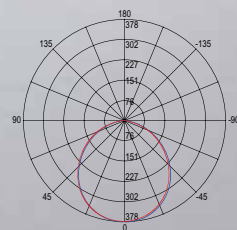

LED-TAURUS-150