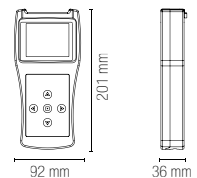

CONTROLLER-PRO-2

8031440358002

Controller DMX LED
3 canali RGB SEGNALE OUTPUT
DMX/XLR-3 (due uscite)
IP20 con cavo di ricarica

Controller DMX LED
3 channels RGB OUTPUT SIGNAL
DMX/XLR-3 (two port)
IP20 with charge cable