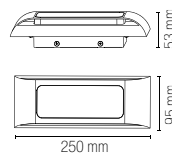

Materiale
alluminio

Colore
gofrato bianco
gofrato antracite
gofrato corten

Temperatura colore
3000K / 4000K

Driver
incluso

Material
aluminum

Colour
embossed white
embossed anthracite
embossed corten

Colour temperature
3000K / 4000K

Driver
included

LED-W-DESERT-BCO
8031414922895

	colour temp.	colour
lumen	580 lm	
watt		12W
beam angle		120°

LED-W-DESERT-ANT
8031414922918

	colour temp.	colour
lumen	580 lm	
watt		12W
beam angle		120°

LED-W-DESERT-BRO
8031414922901

	colour temp.	colour
lumen	580 lm	
watt		12W
beam angle		120°