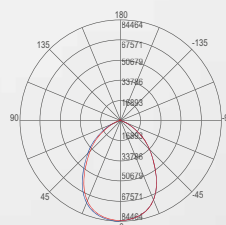

Fotometria del prodotto / Photometric curve

LED-AVATAR-100