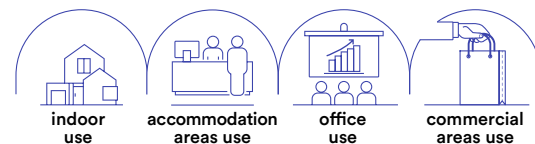

beam angle 120°

pf 0.90

590 × 590 mm

LED-PANEL-60×60-24V

EASY DOMOTIC 24V

In.tec light

STRIP

Rotolo 5 metri strip led.
Roll 5 meters strip-led.