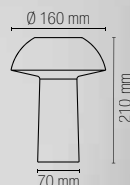

Material
metal and PE

Colour
embossed white
embossed black

Selectable color temperature
3000K / 4000K / 5000K

	colour temp.	colour
LEDT-MYKES-WHITE 8031414884445 lumen		
	300 lm	
LEDT-MYKES-BLACK 8031414884438 lumen		
	300 lm	
watt	4,5W	