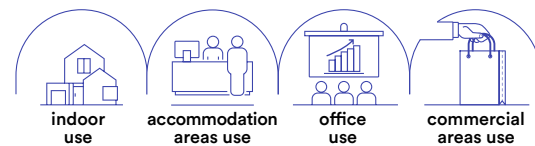

Anti-glare recessed spotlight with aluminum structure and finish with white border and satin black interior. Spot lights with double orientability.

Materiale
alluminio

Colore

bordo bianco
e interno
nero satinato