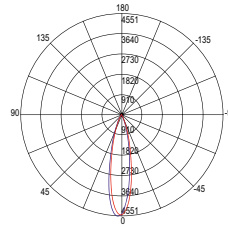

INC-APOLLO-3X45M

8031440360869

lumen

13500 lm

watt 3 × 45W

beam angle 40°

pf 0.90

475 × 175 mm

INC-APOLLO-3X10*