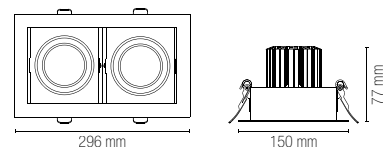

INC-APOLLO-2X20C 8031440360715	colour temp.	colour
lumen	4000 lm	
INC-APOLLO-2X20M 8031440360722	colour temp.	colour
lumen	4000 lm	
watt	2 × 20W	
beam angle	40°	
pf	-	
	245 × 125 mm