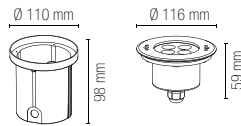

technical information

TREVIS

Incasso immersione LED RGB FULL COLOR.
Immersion recessed light LED RGB FULL COLOR.

Materiale
acciaio inox 316

Temperatura colore
RGB full color

Driver
DC 24V
non incluso

Durata e on/off
50.000h
>25.000 on/off

Material
316 stainless steel

Colour temperature
RGB full color

Driver
DC 24V
not included

Life time and on/off
50.000h
>25.000 on/off

LED-TREVIS-R7
8031414869022
lumen

watt 3W
beam angle 25°

colour temp. colour recessed box

RGB

Height	Beam Diameter	Angle	Diameter
3.0812m	7.960, 21.962cm	25.000°	97.94cm
4.0822m	1.966, 5.073cm	25.000°	124.00cm
5.0832m	0.9729, 2.502cm	25.000°	170.00cm
6.0842m	0.4915, 1.250cm	25.000°	220.00cm
7.0852m	0.2515, 0.640cm	25.000°	280.00cm
8.0862m	0.1316, 0.330cm	25.000°	350.00cm

LED-TREVIS-R11
8031414869039
lumen

watt 9W
beam angle 25°

colour temp. colour recessed box

RGB

Height	Beam Diameter	Angle	Diameter
12m	66.31, 87.55cm	25.000°	34.60cm
16m	14.00, 21.99cm	25.000°	73.70cm
20m	6.237, 8.787cm	25.000°	110.00cm
24m	3.289, 4.472cm	25.000°	147.00cm
28m	1.929, 2.592cm	25.000°	184.00cm
32m	1.157, 1.561cm	25.000°	220.00cm

LUCI DECORATIVE TECNICHE DMX / DMX TECHNICAL DECORATION LIGHTING

In.tec light