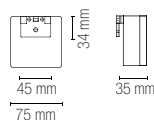

Fissaggio su cornice / Frame fixing