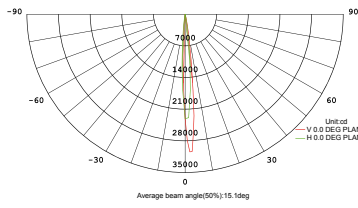

LED-WALLWASHER-18
8031440359559

lumen

watt 18 × 2W
beam angle 45°

LED-WALLWASHER-36
8031440359528

lumen

watt 36 × 2W
beam angle 45°