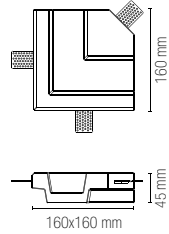

INC-SKILIFT-CAP
8031414886869

55 × 115 mm