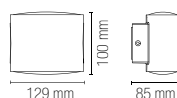

LED-W-BOXTER BCO

8031414873043

lumen

colour temp.

960 lm

watt $2 \times 4W$

beam angle $\downarrow 120^\circ + 120^\circ \uparrow$

LED-W-BOXTER SIL

8031414862399

lumen

colour temp.

800 lm

watt $2 \times 4W$

beam angle $\downarrow 120^\circ + 120^\circ \uparrow$

LED-W-BOXTER NER

8031414862382

lumen

colour temp.

960 lm

watt $2 \times 4W$

beam angle $\downarrow 120^\circ + 120^\circ \uparrow$

LED-W-BOXTER BRO

8031414862405

lumen

colour temp.

960 lm

watt $2 \times 4W$

beam angle $\downarrow 120^\circ + 120^\circ \uparrow$