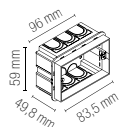

scatola derivazione 503
503 junction box
non inclusa / not included

Li-ion 3,7V 700 mAh
Batteria per emergenza inclusa /
Included emergency battery