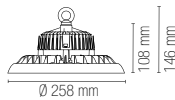

LED-AVATAR-100 8031414903733	colour temp.
lumen	15000 lm
watt	100W
beam angle	90°
pf	0.90