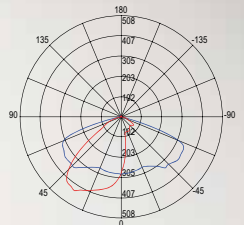

**Fotometria del prodotto /
Photometric curve**

LED-FEBO-SOLAR

		☀ on <20lux		🌙 on		☀ off +12h		Impostazioni di fabbrica / Default Settings	
flux		T1	T2	T3	T4	hours	flux		
100%		█	█			T1 <20lux ÷ +2h	100%		
60%		█	█			T2 T1 ÷ +2h	60%		
50%		█	█			T3 T2 ÷ +7h	10%		
10%		█	█			T4 T3 ÷ +2h	50%		
						+12h off