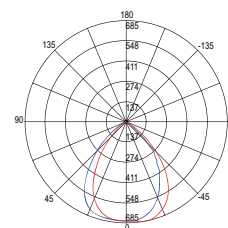

Fotometria del prodotto / Photometric curve

LED-STARLIGHT 0,2W