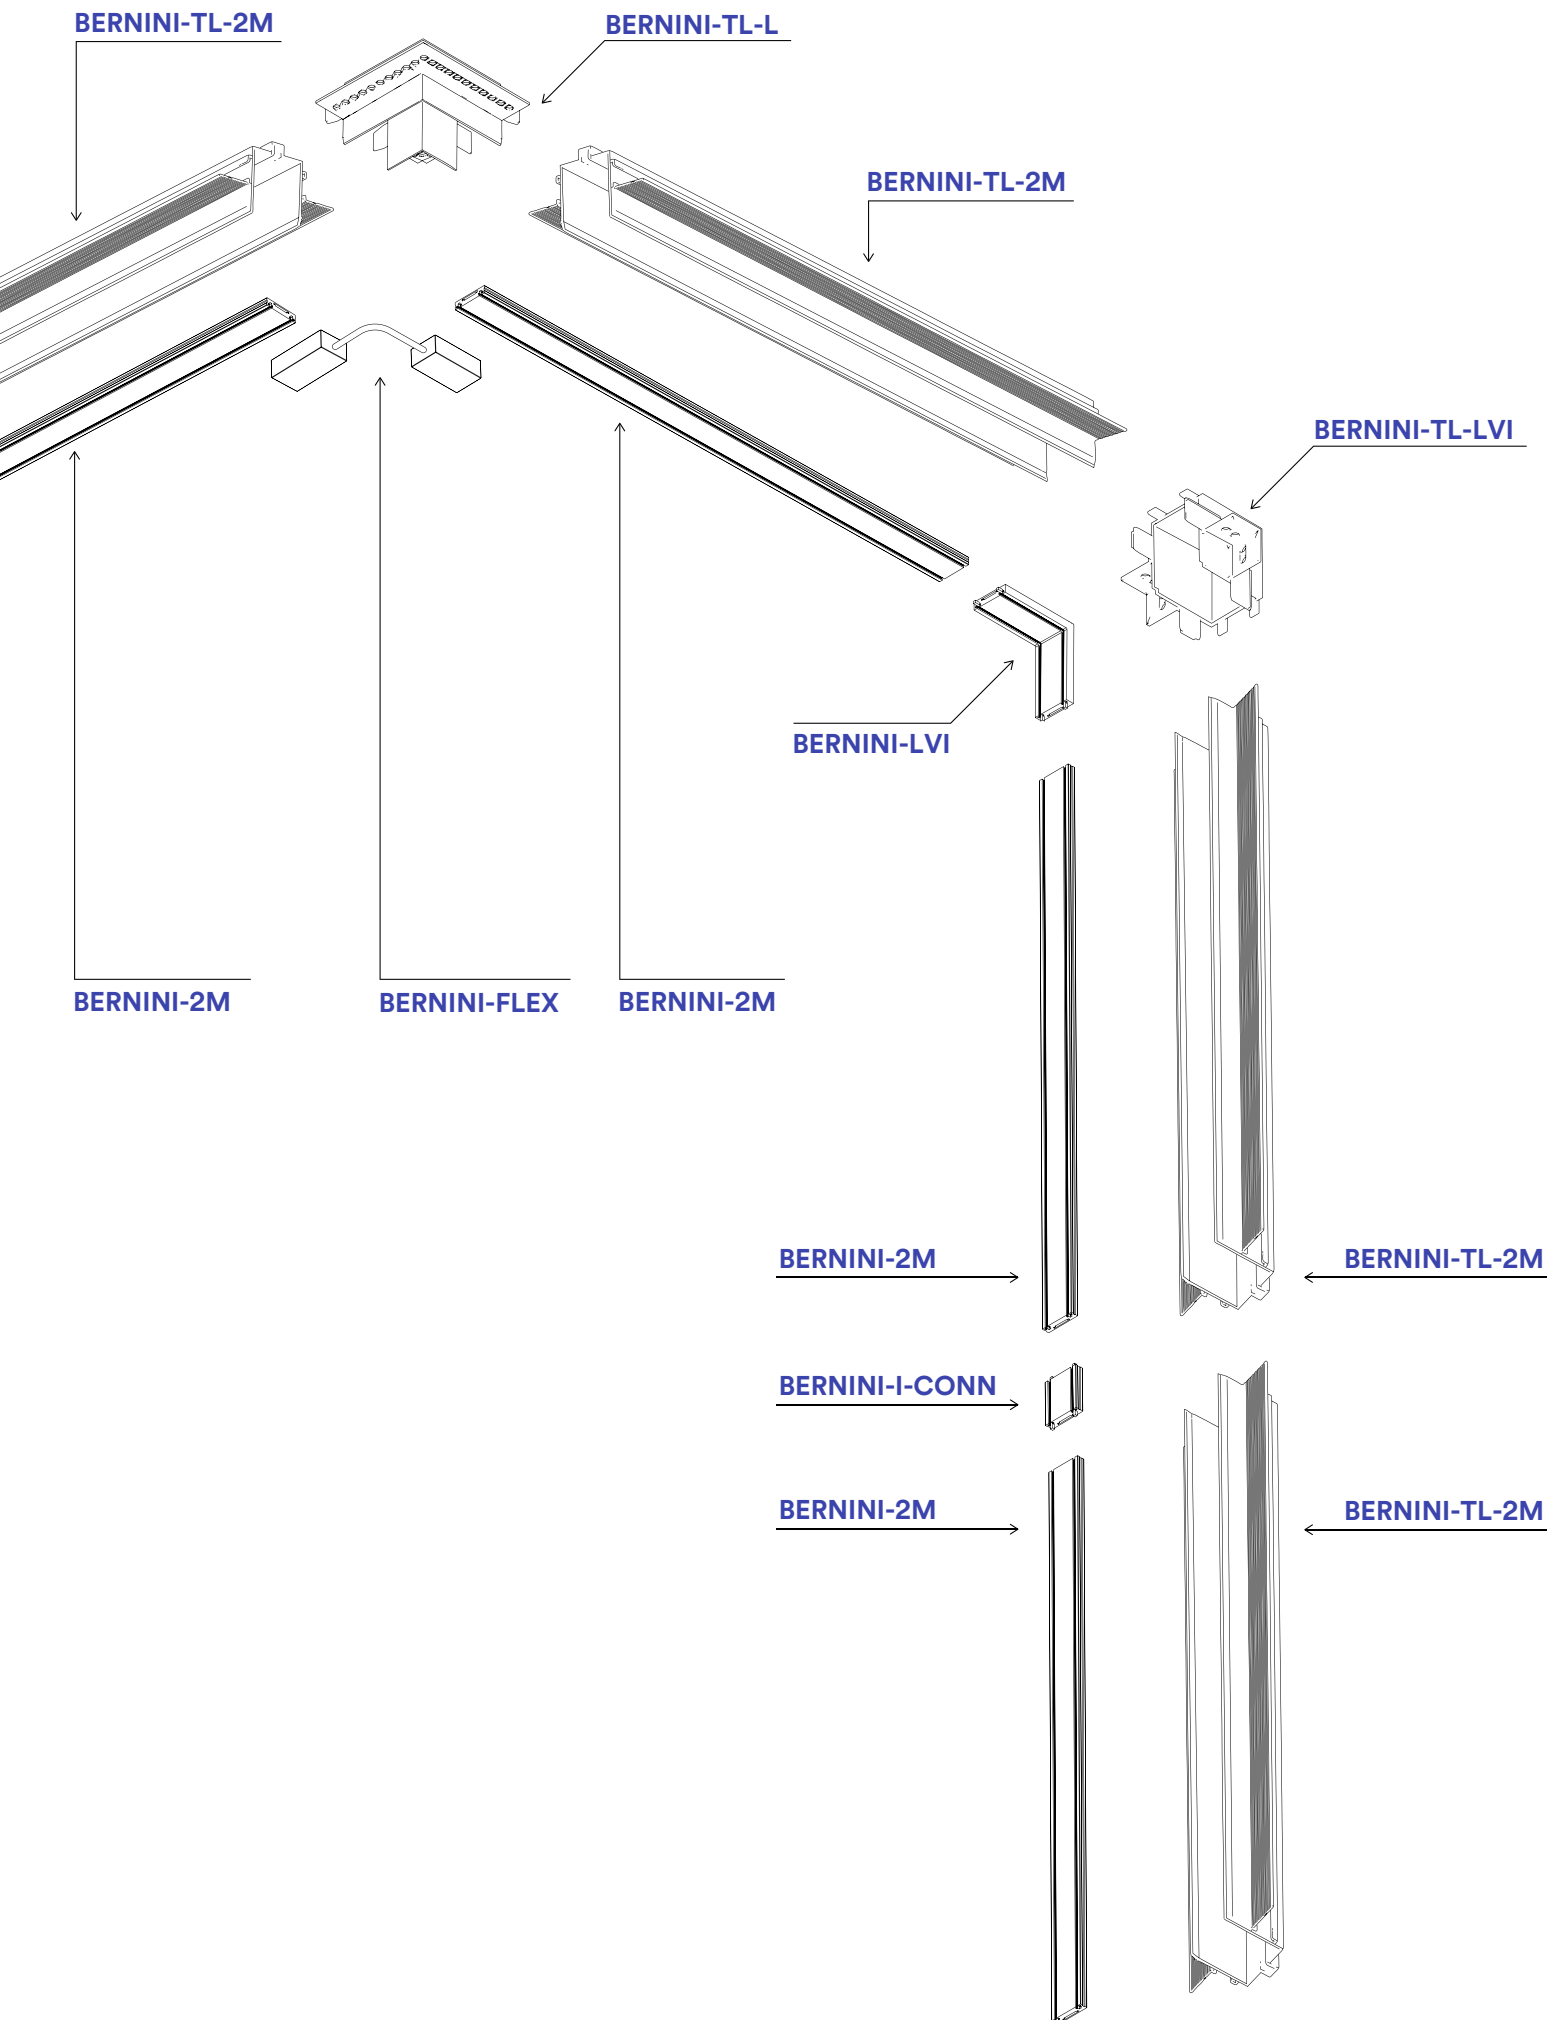

DRIVER

Scelta tra due tipi di driver / Choice between two types of drivers

BERNINI-DR100
BERNINI-DR200

BERNINI-NEST

BERNINI-NEST + other type of DRIVERS-48V (not included)

Bernini Project 48V

BERNINI LINE

Lampada lineare orientabile a LED in termoplastica e alluminio con finitura in bianco o nero opaco.