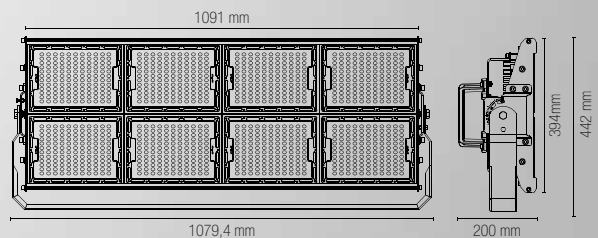

colour temp.	colour
LED-MASTER-960		
8031414862122		
lumen	129600 lm	
watt	960W	
beam angle	60° x 100°	
pf	0.90