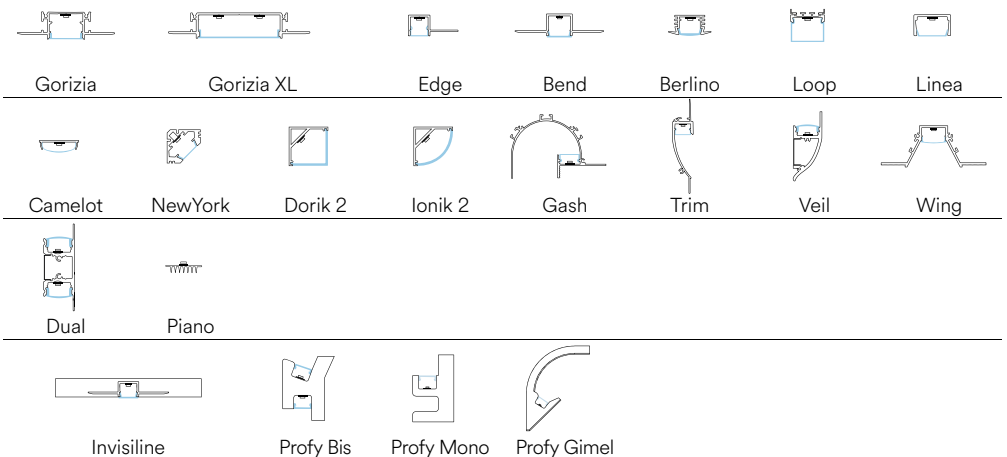

Fotometria del prodotto / Photometric curve

misura taglio /
cut size

Recommended Profiles p. 336 to p. 397

STRIP24V 5050 RGBW IP68

EASY DOMOTICA

Rotolo 5 metri strip led.
Roll 5 meters strip-led.

Driver p. 843-852
Controller p. 854-857