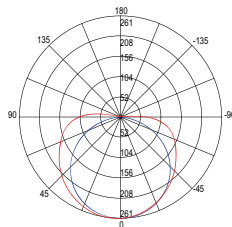

Fotometria del prodotto / Photometric curve