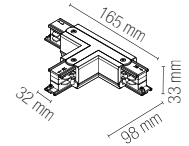

LED-RAIL-T-SX1-NER
8031414917501

Connettore nero sinistro a T
per binari guida entrata
L N + cavo di terra
per circuito trifase.

Left black T connector
for L N input guide
rails + ground cable for
three-phase system.