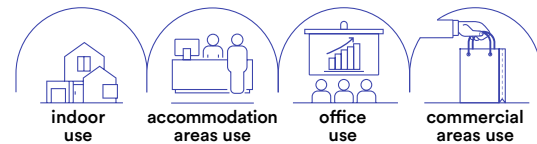

F1

Applique metallo flessibile cromo con diffusore in vetro bianco satinato.
Flexible chrome metal wall lamp with satin white glass diffuser.

colour

SPOT-F1
8031414076956

---

1 x G9 MAX 28W

CE

Lampadina non inclusa /
Light bulb not included

ROBY

Applique da specchio in metallo cromato con diffusore in vetro bianco cromato.
Mirror wall lamp in chromed metal with white chromed glass diffuser.

colour

SPOT-B-ROBY-CP
8031440312349

---

2 x E14 MAX 28W

colour

SPOT-B-ROBY
8031440312356

---

2 x E14 MAX 28W

CE

Fissaggio su cornice /
Frame fixing

Lampadina non inclusa /
Light bulb not included