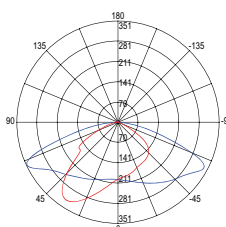

LED-STREETWAY-200W