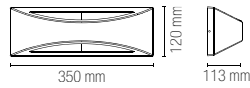

LED-W-WEISS-NER

8031414897216

lumen

colour temp. | colour

1800 lm

watt 16W

beam angle ↓ 120° + 120° ↑