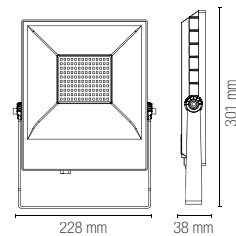

LED-AXEL-50-SIL

8031414918706

lumen

colour temp. | colour

5500 lm

watt	50W
beam angle	100°
pf	0.90