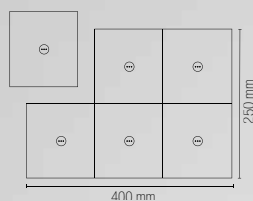

Accessori inclusi / Included accessories

Base per ricarica con USB /
Charging base with USB

5-7
hours

DC3.7V 2x2200 mAh
Batteria ricaricabile non sostituibile /
Rechargeable battery non replaceable

LED-DRINK-PS
8031414923007

input 220/240V 50hz output 5V 3A max 15W