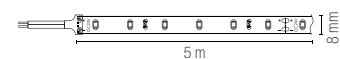

Fotometria del prodotto / Photometric curve