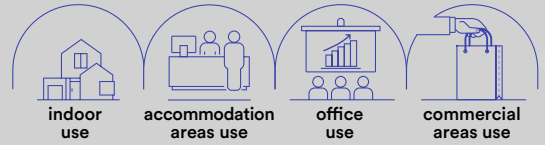

STRIP24V R20 COB 480

EASY DOMOTICA

Rotolo 20 metri strip led.
Roll 20 meters strip-led.

Driver p. 843-852
Controller p. 854-857

Materiale
kapton
senza silicone

Temperatura colore
3000K / 4000K

Driver
DC24V
tensione costante
non incluso

Durata e on/off
50.000h
>25.000 on/off

Material
kapton
without silicone

Colour temperature
3000K / 4000K

Driver
DC24V
constant voltage
not included

Life time and on/off
50.000h
>25.000 on/off

STRIP24V-R20-COB-480C

8031414925636

lumen/m

colour temp.

1650 lm

STRIP24V-R20-COB-480M

8031414925643

lumen/m

1725 lm

light source	COB 480
watt/m	15W
led/m	480