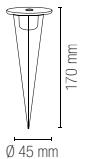

I-SPIKE-ANT

8031414877973

Picchetto alluminio
antracite

Anthracite aluminum
spike