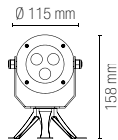

LED-NEPTUNE-3P
8031414869008
lumen

watt $3 \times 3W$
beam angle 25°

Height	Beam, Min	Beam, Max	Angle	Beam, Max
1.381ft	79.48	108.250	1.387ft	30.350m
2.625ft	18.87	27.050	2.634ft	70.64m
3.869ft	8.164	13.050	3.770ft	114.96m
5.113ft	4.390	6.700	5.039ft	152.01m
6.357ft	2.920	4.350	6.380ft	191.05m