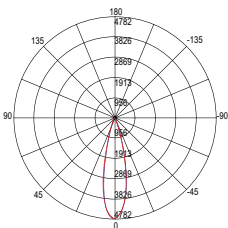

4800 lm

watt

30W

beam angle

15°- 55°

pf

0.90

LED-EXPLORER