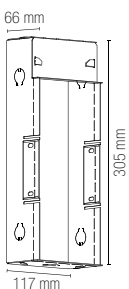

Cassa di derivazione opzionale
per fissaggio a parete in muratura
materiale alluminio /
Aluminum optional recess box
for brickwork recess installation

I-ARIEL-RM1-BOX
8031414868384