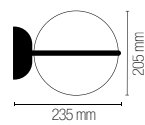

Lampadina non inclusa /
Light bulb not included