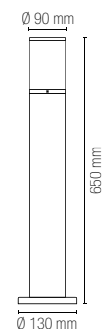

colour temp.

1440 lm

colour

watt

13W

beam angle

360°

LED-DISCOVERY-HUB