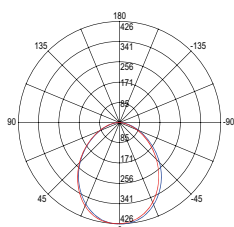

LED-AXEL/20W