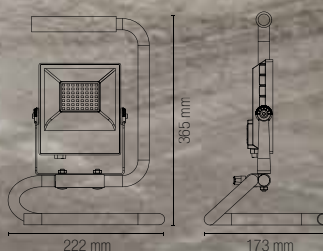

LED-AXEL-P/20W
watt 20W
beam angle 110°