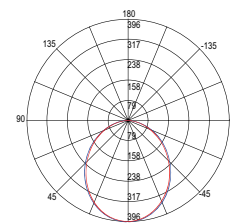

BERNINI-LINE12