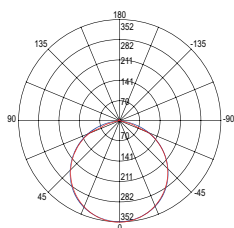

Fotometria del prodotto / Photometric curve