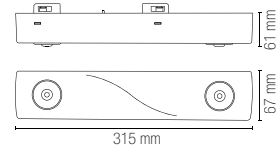

LED-HELP-B-TRACK

8031414884162

lumen

250 lm

watt

2W

beam angle

140°

LiFePO4 3.2V 3200mAh

Batteria per emergenza inclusa /
Included emergency battery