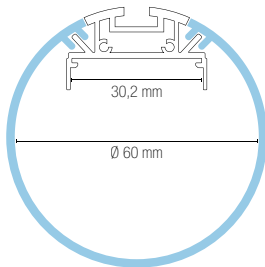

Installazione a superficie /
Surface installation

Strip LED non inclusa
vedi p. 398 a p. 435 /
LED strip not included
see p. 398 to p. 435

TUBE PROFILE

Profilo in alluminio per installazione
a muro/soffitto o sospensione, diffusore
a emissione a 180°, tappi e staffe inclusi /
Aluminum profile for installation wall/ceiling
or suspension, 180° emission diffuser,
caps and brackets included.

Installazione a plafoniera /
Ceiling installation

Installazione a sospensione /
Suspended installation

length colour

I-PROFILO-TUBE-2
8031414881925

2 m aluminum

Accessori / Accessories

colour

2 pcs kit caps

I-PROFILO-TUBE-CAP
8031414881932

white

Kit suspension mounting system 2,5 m

I-PROFILO-TUBE-SOSP
8031414882243

silver