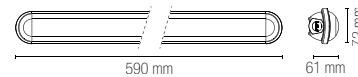

LED-NAUTILUS-120

8031414876518

lumen colour temp. | colour
5400 lm

watt 40W

beam angle 120°

pf 0.90