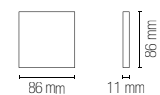

LED-SUNLITE-GU2 8031422251093

SUNLITE DMX STICK-GU2
128 canali Input 240V

SUNLITE DMX STICK-GU2
128 channels Input 240V