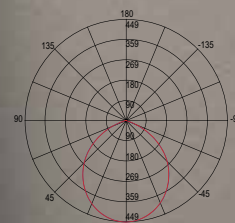

DAVINCI-LINE90