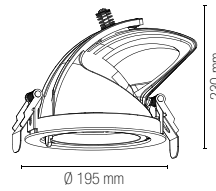

INC-DELTA-38DA
8031414923786
lumen

colour temp.	colour

6080 lm

watt	38W
beam angle	60°
pf	0.90
	Ø 160 mm

INC-DELTA-38 INC
8031414893546
lumen

colour temp.	colour

4300 lm

watt	38W
beam angle	60°
pf	0.90
	Ø 160 mm

Illuminazione per generi alimentari / Food lighting

INC-DELTA-38BR
8031414924226
lumen
K
CRI

colour temp.	colour

6080 lm
2500 K
>90

INC-DELTA-38RM
8031414924233
lumen
K
CRI

colour temp.	colour

6080 lm
3100 K
>70

INC-DELTA-38FM
8031414924240
lumen
K
CRI

colour temp.	colour

6080 lm
3000 K
>63

INC-DELTA-38FR
8031414924257
lumen
K
CRI

colour temp.	colour

6080 lm
3000 K
>93

watt	30W
beam angle	24°
pf	0.90
	Ø 150 mm