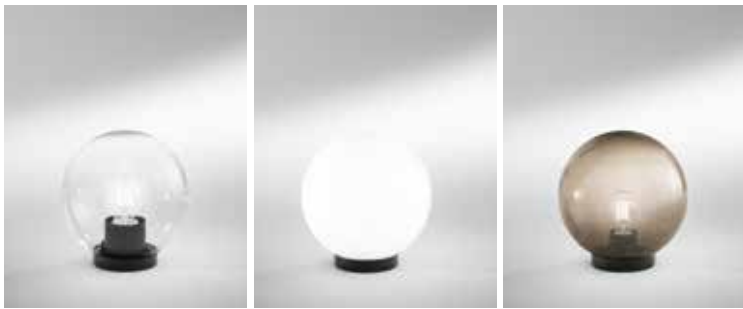

colour
I-POLLY-G20-TR 8031414889136	
I-POLLY-G20-BCO 8031414889112	
I-POLLY-G20-GR 8031414889129	
1 x E27 MAX 20W