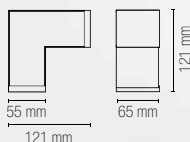

NEXT

Barra a LED in metallo bianco o nero satinato con diffusore anti abbagliamento.
Metal LED bar satin white or black finish with antiglare diffuser.

Barre NEXT senza sorgente luminosa per creare "tratti bui" /
NEXT bar without light source to create "dark lines".

	colour		colour
LED-NEXT-W-ST-L 8031414921720	●	LED-NEXT-W-ST60 8031414921706	●
LED-NEXT-B-ST-L 8031414921713	●	LED-NEXT-B-ST60 8031414921690	●

Accessori inclusi / Included accessories

Connettore /
Connector

Staffa per montaggio a plafoniera /
Ceiling mounting brackets