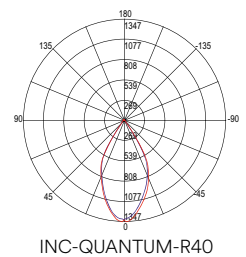

Fotometria del prodotto / Photometric curve