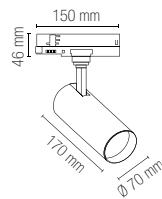

Proiettore a binario in alluminio pressofuso con adattatore trifase per l'illuminazione di generi alimentari.

Die-cast aluminum track projector with three-phase adapter for food lighting.

illuminazione per generi alimentari / Food lighting