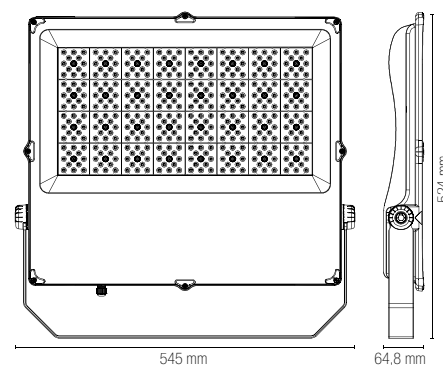

colour temp.	beam angle	colour
LED-GIOVE-400 8031414876389		150° x 80°	
lumen	66031 lm		
watt			400W
pf			0.90