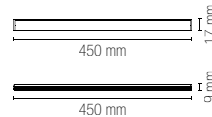

LEDBAR-UNIX-45

8031414864614	
lumen	978 lm
watt	12W
beam angle	120°