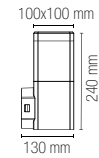

Connettore IP65 incluso /
IP65 connector included