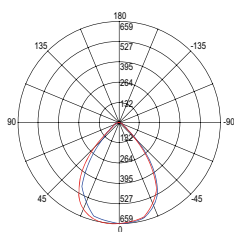

Fotometria del prodotto / Photometric curve

LED-ATHOS-100