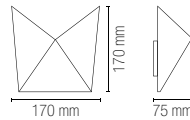

LED-W-STEALTH BCO

8031414866960

lumen

colour temp. | colour

580 lm

watt

6W

beam angle

120°

LED-W-STEALTH NER

8031414866953

lumen

colour temp. | colour

580 lm

watt

6W

beam angle

120°