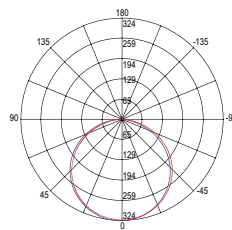

Fotometria del prodotto / Photometric curve