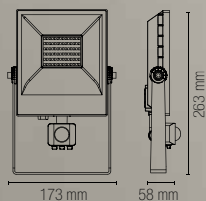

AXEL SENSOR

Proiettore in alluminio LED integrato finitura silver con sensore di movimento e crepuscolare regolabile.

Built-in LED aluminium flood lamp embossed silver finish with adjustable night and motion sensor.

Materiale

alluminio

Colore

silver gofrato

Temperatura colore

3000K / 4000K

Driver

integrato

Material

aluminium

Colour

embossed silver

Colour temperature

3000K / 4000K

Driver

built-in

Accessori inclusi / Accessories included

Sensore di movimento regolabile / Adjustable motion sensor

LED-AXEL-S10-SIL

8031414918713

lumen

1100 lm

watt 10W
beam angle 110°

Accessori inclusi / Accessories included

Sensore di movimento regolabile / Adjustable motion sensor

LED-AXEL-S30-SIL

8031414918737

lumen

3300 lm

watt 30W
beam angle 110°