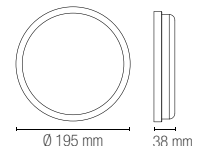

Plafoniera con base in policarbonato, diffusore in policarbonato bianco.

Ceiling lamp with polycarbonate ceiling with white PC diffuser.

LED-SPEEDY-18C

8031414922000

lumen

colour temp.	colour
1800 lm	

watt	18W
beam angle	120°

LED-SPEEDY-18M

8031414922017

lumen

colour temp.	colour
1800 lm	

watt	18W
beam angle	120°