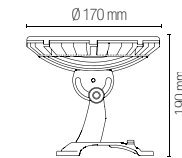

Height	Beam, Min	Beam, Max	Angle	Beam, Max
1.381ft	1600	2488	2.743ft	23.28m
2.625ft	422	642	3.535ft	46.57m
3.869ft	181	276	4.201ft	69.81m
5.113ft	105	155	5.054ft	91.15m
6.357ft	67	99	5.821ft	114.50m