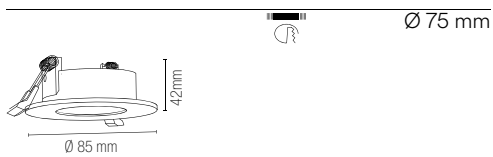

INC-STENOS-Q-ML
8031414875863

Lampadina
non inclusa /
Light bulb
not included

Portalampada GU10
o MR16 non inclusi/
GU10 or MR16 lamp
holder not included

Lampadina
non inclusa /
Light bulb
not included

Portalampada GU10
o MR16 non inclusi/
GU10 or MR16 lamp
holder not included