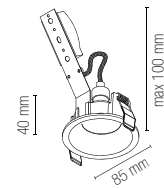

colour
INC-AYRIS-R BCO 8031414868216	
INC-AYRIS-R NER 8031414868193	
1 x GU10 MAX 35W	
	Ø 75 mm