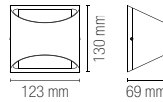

LED-W-VEYRON BCO

8031440361163

lumen

colour temp. | colour

840 lm

watt

2 x 3,5W

beam angle

↓ 120° + 120° ↑

LED-W-VEYRON NERO

8031440361095

lumen

colour temp. | colour

840 lm

watt

2 x 3,5W

beam angle

↓ 120° + 120° ↑