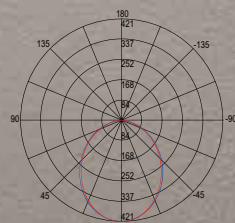

DAVINCI-LINE60