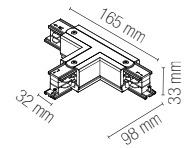

LED-RAIL-T-DX2-NER
8031414917549

Connettore nero destro a T
per binari guida entrata
L N + cavo di terra
per circuito trifase.

Right black T connector
for L N input guide
rails + ground cable for
three-phase system.