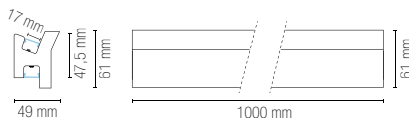

Profilo in gesso per led
biemissione, incluso anima
alluminio e diffusori in PC /
Gypsum profile for led
double emission including
PC cover and aluminum

Diffusori in PC / PC-diffuser
1000 × 61 × 41 mm

Angolo L per profilo in gesso per
led biemissione incluso anima
in alluminio e diffusori in PC /
Gypsum corner profile including
PC cover and aluminum

Profilo in gesso per led singola
emissione, angolo 90° anima
alluminio e diffusore in PC /
Gypsum profile for LED single emission
including PC cover and aluminum

Diffusori in PC / PC-diffuser
1000 × 61 × 41 mm

Angolo L per profilo in gesso per
led singola emissione, angolo 90°,
anima alluminio e diffusore in PC /
Gypsum corner profile including
PC cover and aluminum