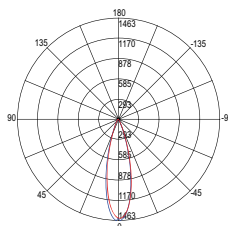

INC-OUTSIDER-3X30