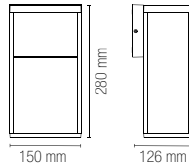

colour temp. colour