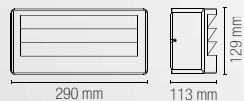

colour

I-DENVER-AP
8031440312264

1 x E27 MAX 42W