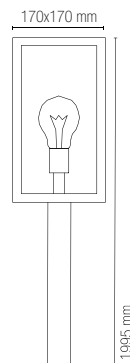

Accessori inclusi / Included accessories

Cavo 2,5 m
con spina shuko /
2,5 m of cable
with schuko plug