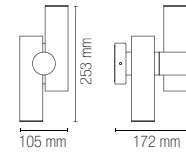

LED-REVERSE-AP

8031414883127

lumen

colour temp.	colour

620 lm

watt

7,5W

beam angle

120°