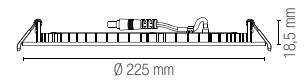

INC-SLIM-8CCT
8031414892310
lumen

colour temp.	colour

780 lm

watt	8W
beam angle	120°
	Ø 110 mm

INC-SLIM-12CCT
8031414892280
lumen

colour temp.	colour

1260 lm

watt	12W
beam angle	120°
	Ø 160 mm

INC-SLIM-18CCT
8031414892297
lumen

colour temp.	colour

1980 lm

watt	18W
beam angle	120°
	Ø 205 mm

INC-SLIM-24CCT
8031414892303
lumen

colour temp.	colour

2700 lm

watt	24W
beam angle	120°
	Ø 220 mm

Fotometria del prodotto / Photometric curve