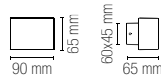

LED-W-AGERA-90

8031440360951

lumen

colour temp. | colour

680 lm

watt 2 × 3W

beam angle ↓ 120° + 120° ↑

LED-W-AGERA-180

8031440360975

lumen

colour temp. | colour

1380 lm

watt 2 × 6W

beam angle ↓ 120° + 120° ↑