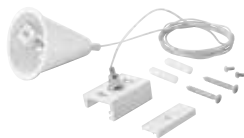

LED-RAIL-S-1,5-DA-BCO

8031414926381

Sistema sospensione 1,5 m per binari bianco.

White suspension 1,5 m for track rail.