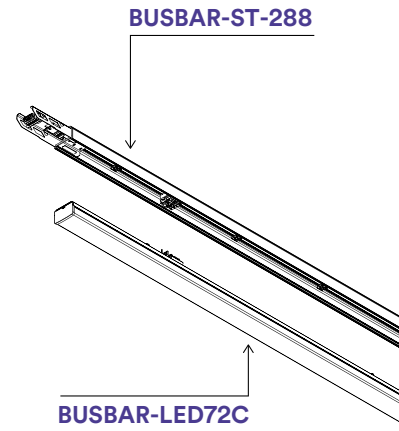

Schema di montaggio sistema binari.
Assembling technical sheet track rail system.

BUSBAR TRUNKING SYSTEM