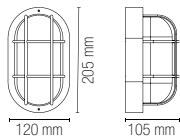

White or black ceiling lamp with thermoplastic frame and glass diffuser. Available in circular or oval shape.

I-TURTLE-AP-BCO

8031414918577

I-TURTLE-AP-NER

8031414918560

colour

1 x E27

I-TURTLE-PL-BCO