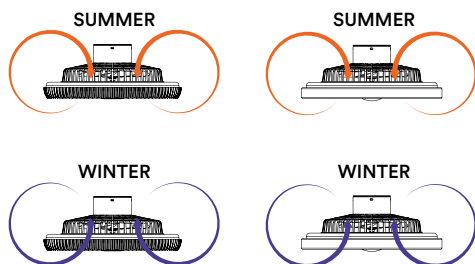

Reverse system - DC motor

Control system easy installation

Smart Intec WIFI

RF 2.4G control system

ALEXA e GOOGLE HOME voice control

VENTILATORI / FANS

In.tec light