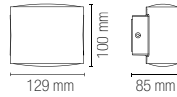

LED-W-BOXTER BCO

8031414873043

lumen

colour temp.

960 lm

watt $2 \times 4W$

beam angle $\downarrow 120^\circ + 120^\circ \uparrow$

LED-W-BOXTER SIL

8031414862399

lumen

colour temp.

800 lm

watt $2 \times 4W$

beam angle $\downarrow 120^\circ + 120^\circ \uparrow$

LED-W-BOXTER NER

8031414862382

lumen

colour temp.

960 lm

watt $2 \times 4W$

beam angle $\downarrow 120^\circ + 120^\circ \uparrow$

LED-W-BOXTER BRO

8031414862405

lumen

colour temp.

960 lm

watt $2 \times 4W$

beam angle $\downarrow 120^\circ + 120^\circ \uparrow$