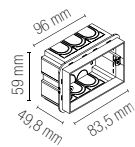

scatola derivazione 502E
502E junction box
non inclusa / not included

scatola derivazione 503
503 junction box
non inclusa / not included