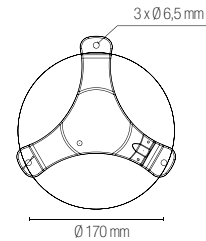

Height	Beam, Min	Beam, Max	Angle	Beam, Max
1.381ft	1600	2488	2.743ft	23.28m
2.625ft	422	642	3.535ft	46.57m
3.869ft	181	276	4.201ft	69.81m
5.113ft	105	155	5.054ft	91.15m
6.357ft	67	99	5.821ft	114.50m