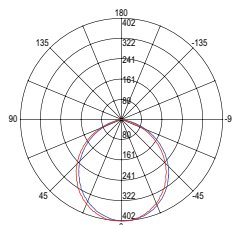

Fotometria del prodotto / Photometric curve

LED-RIDER-R6

Accessori inclusi / Included accessories

x6

x6

Cavo 1,5 m / 1,5 m cable

IP44

Accessori inclusi / Included accessories

x6

x1

Cavo 1,5 m / 1,5 m cable

IP44

IR Control system