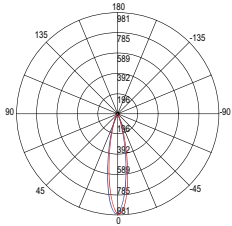

Fotometria del prodotto / Photometric curve

INC-OUTSIDER-1X15