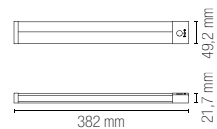

colour temp.	colour	Accessori inclusi / Included accessories		
LEDBAT-BLAM-IR38 8031414882267			IR Sensore / Sensor		
lumen	150 lm		DC 3.7V 2.2A Batteria ricaricabile / Rechargeable battery		2 hours
watt	1,7W		DC5V 0,4A Micro USB Cavo / Cable