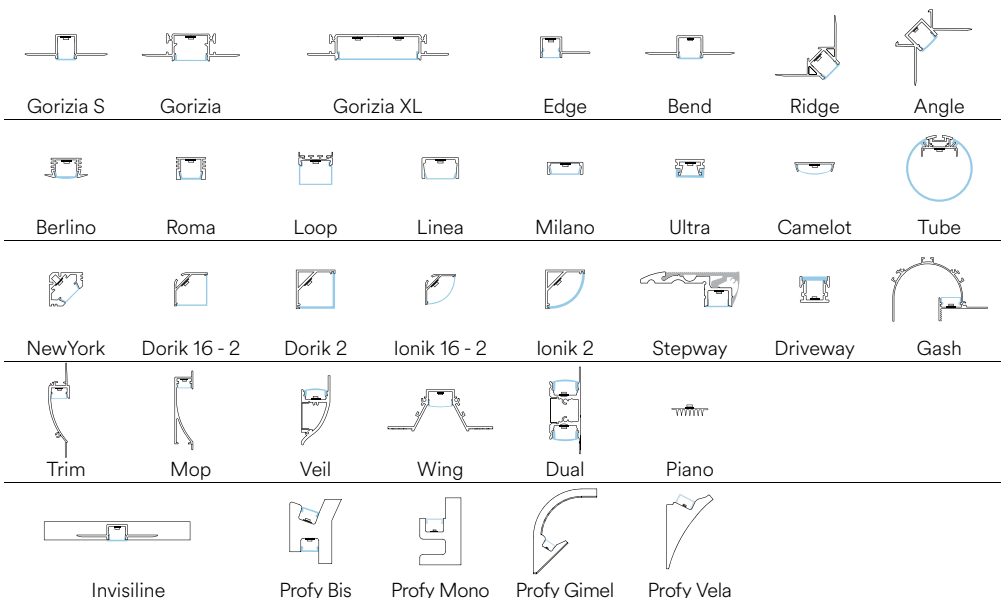

50.000h
>25.000 on/off

Fotometria del prodotto / Photometric curve

Recommended Profiles p. 336 to p. 397

PROFILI E STRIP LED / PROFILES AND STRIP LED

In.tec light

STRIP24V R20 2835 120

EASY
DOMOTICA

Rotolo 20 metri strip led.
Roll 20 meters strip-led.