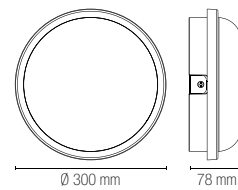

Doppio sistema di installazione / Double installation system