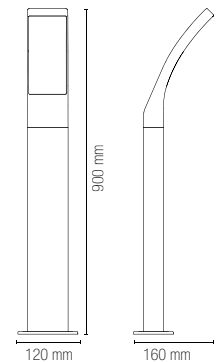

colour temp.	colour
LED-SAIL-P90-BCO 8031414918638 lumen		
LED-SAIL-P90-ANT 8031414918645 lumen		
watt	12W	
beam angle	180°