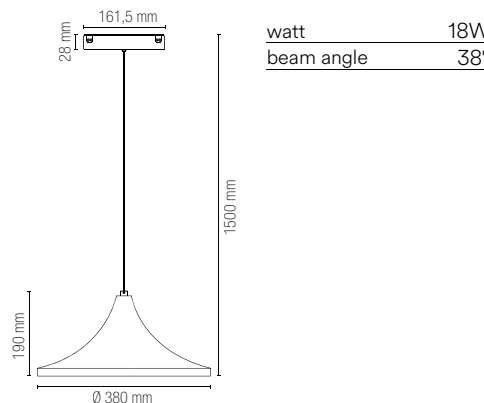

colour temp.	colour
DAVINCI-W-S40C 8031414894017		
lumen	1855 lm	
DAVINCI-W-S40M 8031414894024		
lumen	1855 lm	
DAVINCI-S40C 8031414893997		
lumen	1855 lm	
DAVINCI-S40M 8031414894000		
lumen	1855 lm	

	colour temp.	colour
DAVINCI-W-S15C 8031414893973		
lumen	780 lm	
DAVINCI-W-S15M 8031414893980		
lumen	780 lm	
DAVINCI-S15C 8031414893959		
lumen	780 lm	
DAVINCI-S15M 8031414893966		
lumen	780 lm	

Fotometria del prodotto / Photometric curve