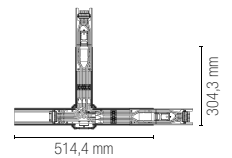

BUSBAR-ST-X
8031414884094

Connettore a X
7 cavi. X connector
with 7 wires.