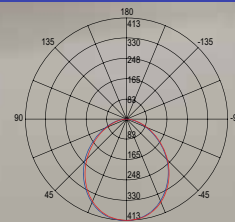

LED-AXEL-S/30W

watt 30W
beam angle 110°