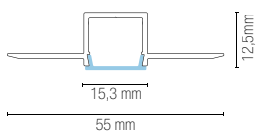

Installazione ad incasso /
Recessed installation

Strip LED non inclusa
vedi p. 398 a p. 435 /
LED strip not included
see p. 398 to p. 435

BEND PROFILE

Profilo snodabile a rapido fissaggio nel cartongesso.
Diffusore opale e tappi inclusi /
Articulated quick fixing profile in plasteboard
with opal diffuser and caps included.

length | colour
[ ] [ ]

Accessori / Accessories

colour |

2 pcs kit caps

I-PROFILO-BEND
8031414915811

2 m aluminum

I-PROFILO-BEND-CAP
8031414923557

silver