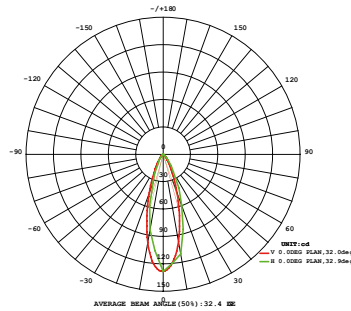

Height	Beam Diameter	Angle	Diameter
12m	66.31, 87.55cm	25.000°	34.60cm
16m	14.00, 21.99cm	25.000°	73.70cm
20m	6.237, 8.787cm	25.000°	110.00cm
24m	3.289, 4.472cm	25.000°	147.00cm
28m	1.929, 2.592cm	25.000°	184.00cm
32m	1.157, 1.561cm	25.000°	220.00cm

LUCI DECORATIVE TECNICHE DMX / DMX TECHNICAL DECORATION LIGHTING

In.tec light