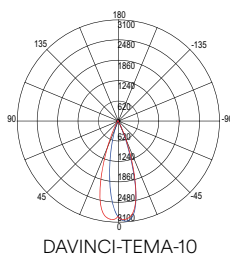

Accessori inclusi / Included accessories

Kit 2pz fermi per corpi illuminanti sistema con sfere volventi /
Kit 2pcs of side brake for Davinci light source modules with rolling spheres joint system