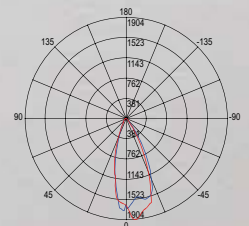

LED-RUNNER-Q8-24V
LED-RUNNER-R8-24V

Accessori inclusi /
Included accessories

x1
Cassetta di
derivazione /
Recessed box

watt	10W
beam angle	30°
pressure loads	max 100 kg
	Ø 63 mm

watt	10W
beam angle	30°
pressure loads	max 100 kg
	Ø 63 mm