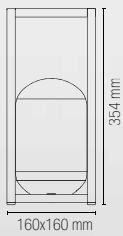

CLIMAX

Lanterna ricaricabile.
Rechargeable lamp.

- **Materiale**
  metallo - acrilico
- **Colore**
  nero opaco
- **Temperatura colore**
  3000K
- **Material**
  metal - acrylic
- **Colour**
  matt black
- **Colour temperature**
  3000K

	colour temp.	colour		colour temp.	colour
LED-CLIMAX-L1 8031414883141 lumen			LED-CLIMAX-LG1 8031414883158 lumen		
	140 lm - 8h			140 lm - 8h	
watt		2W	watt		2W

1. **Accessori inclusi / Included accessories**
2. **USB**
     Cavo per ricarica / Charging cable
   - **5-7 hours**
     DC3.7V 2600 mAh
     Batteria ricaricabile non sostituibile / Rechargeable battery non replaceable