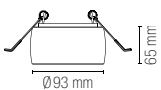

Portalampana incluso /
Lampholder included