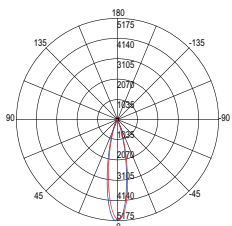

INC-OUTSIDER-3X15