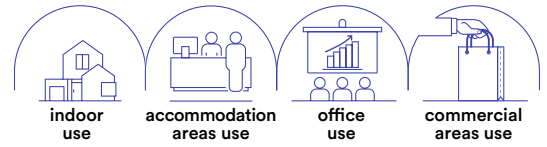

indoor use

accommodation areas use

office use

commercial areas use

Materiale
alluminio,
diffusore in PMMA

Colore
bianco

Temperatura colore
4000K

Driver
incluso