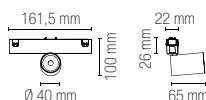

Materiale
alluminio

Colore
bianco opaco
nero opaco
oro

Temperatura colore
3000K / 4000K

Driver
DC48V
non incluso

Material
aluminum

Colour
matt white
matt black
gold

Colour temperature
3000K / 4000K

Driver
DC48V
not included

Proiettore a binario con luce spot orientabile per sistema Davinci con struttura in alluminio pressofuso.
Track headlamp with adjustable spot light for Davinci system with die-cast aluminum structure.

DAVINCI-FANS-W-5C

8031414893874

DAVINCI-FANS-W-5M

8031414893881

lumen

colour temp. | colour

490 lm

DAVINCI-FANS-B-5C

8031414893850

DAVINCI-FANS-B-5M

8031414893867

lumen

490 lm

DAVINCI-FANS-G-5C

8031414893898

DAVINCI-FANS-G-5M

8031414893904

lumen

490 lm

watt

5W

beam angle

24°