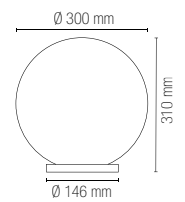

colour
I-POLLY-AP-TR 8031414889105	
I-POLLY-AP-BCO 8031414889389	
I-POLLY-AP-GR 8031414889099	
1 x E27 MAX 20W