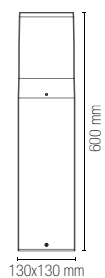

Lampadina non inclusa /
Light bulb not included