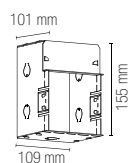

1 x MINI GU10 MAX 35W
bulb size $\varnothing$ 34 mm
115 x 250 x 12 mm

1 x MINI GU10 MAX 35W
bulb size $\varnothing$ 34 mm
125 x 185 x 12 mm

1 x MINI GU10 MAX 35W
bulb size $\varnothing$ 34 mm
105 x 105 x 12 mm

Staffa regolabile /
Adjustable bracket

Portalampana incluso /
Lampholder included

Lampadina non inclusa /
Light bulb not included

Cassa di derivazione opzionale
per fissaggio a parete in muratura
materiale alluminio /
Aluminum optional recess box
for brickwork recess installation

Cassa di derivazione opzionale
per fissaggio a parete in muratura
materiale alluminio /
Aluminum optional recess box
for brickwork recess installation

Cassa di derivazione opzionale
per fissaggio a parete in muratura
materiale alluminio /
Aluminum optional recess box
for brickwork recess installation