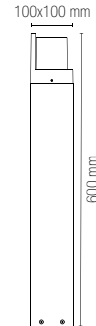

LED-NISMO-P60

8031440361231

lumen

colour temp. | colour

1430 lm

watt

12W

beam angle

120°