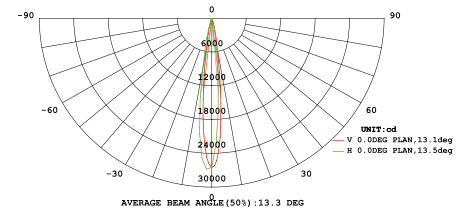

Height	Beam, Min	Beam, Max	Angle	Beam, Max
1.381ft	1600	2488	2.743ft	23.28m
2.625ft	422	642	3.535ft	46.57m
3.869ft	181	276	4.201ft	69.81m
5.113ft	105	155	5.054ft	91.15m
6.357ft	67	99	5.821ft	114.50m