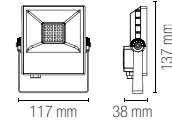

LED-AXEL-20-SIL

8031414918683

lumen

colour temp. | colour

2200 lm

watt	20W
beam angle	100°
pf	-