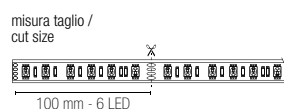

STRIP24V-5050RGBW-IP68
8031414871407
lumen

colour temp.
5400 lm/m

light source	SMD 5050
watt/m	19,2W
led/m	60