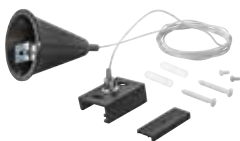

LED-RAIL-S-1,5-NER
8031414917440

Sistema sospensione 1,5 m per binari nero.

Black suspension 1,5 m for track rail.