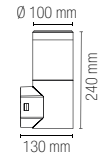

Connettore IP65 incluso /
IP65 connector included