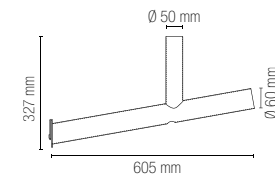

LED-RADIUS-15C-SOLAR

8031414917006

lumen

colour temp. colour

2100 lm

LED-RADIUS-15M-SOLAR

8031414917013

lumen

2100 lm

watt 48W
beam angle 80° x 140°
pf 0.90

LED-RADIUS-30C-SOLAR

8031414917020

lumen

colour temp. colour

4200 lm

LED-RADIUS-30M-SOLAR

8031414917037

lumen

4200 lm

watt 64W
beam angle 80° x 140°
pf 0.90

Accessori inclusi / Included accessories

Pannello solare / Solar panel

50W - lithium 12,8V 54000 mAh
75W - lithium 25,6V 36000 mAh

Batteria ricaricabile non sostituibile / Rechargeable battery non replaceable

imbocco palo 60 mm / 60 mm pole entry

Accessori non inclusi / Not included accessories

LED-RADIUS-REMOTE
8031414917048

Radiocomando / Remote control

LED-RADIUS-ST
8031414917044

Staffa per montaggio su palo / Pole mounting bracket

LED-RADIUS-ST-W
8031414917051

Staffa per montaggio su palo o a muro / Pole or wall mounting bracket

Fotometria del prodotto / Photometric curve

Sensore crepuscolare
ON 80% luce
Dopo 20 secondi 20% luce /
Crepuscular sensor
ON 80% light
After 20 seconds 20% light

Sensore di movimento
ON 80% luce
Dopo 20 secondi 20% luce /
Motion sensor
ON 80% light
After 20 seconds 20% light