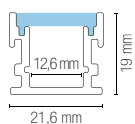

length colour

I-PROFILO-DRIVEWAY-2
8031414881949

2 m aluminum

pressure loads max 2000 kg