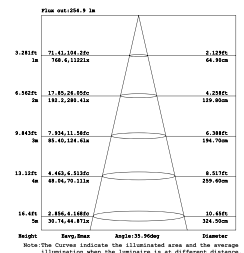

**Proiettore LED monocolor
o RGB FULL COLOR in alluminio.**
LED single colour or RGB FULL
COLOR lamp in aluminium.

Materiale
alluminio

Temperatura colore
RGB full color + 6000K

Driver
DC 12/24V
non incluso

Durata e on/off
50.000h
>25.000 on/off

Material
aluminum

Colour temperature
RGB full color + 6000K

Driver
DC 12/24V
not included

Life time and on/off
50.000h
>25.000 on/off

LED-IRIDE-3P
8031440358101
lumen

colour temp. | colour
RGB

LED-IRIDE-3P-BCO
8031440359719
lumen

colour temp. | colour
240 lm

watt | 3 x 1W
driver | DC12/24V
beam angle | 45°

watt | 3 x 1W
driver | DC12/24V
beam angle | 30°

LED-IRIDE-9P
8031440358118
lumen

colour temp. | colour
RGB

LED-IRIDE-9P-BCO
8031440359702
lumen

colour temp. | colour
720 lm

watt | 9 x 1W
driver | DC12/24V
beam angle | 40°

watt | 9 x 1W
driver | DC12/24V
beam angle | 30°

LED-IRIDE-18P
8031440358088
lumen

colour temp. | colour
RGB

LED-IRIDE-18P-BCO
8031440359689
lumen

colour temp. | colour
1620 lm

watt | 18 x 1W
driver | DC24V
beam angle | 40°

watt | 18 x 1W
driver | DC24V
beam angle | 30°