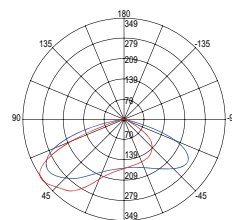

LED-POLIS-S50