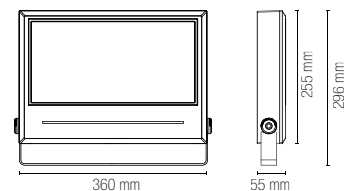

LED-AGILITY-72-24V
8031414915835
lumen

colour temp.

1540 lm

watt 72W
beam angle 120°