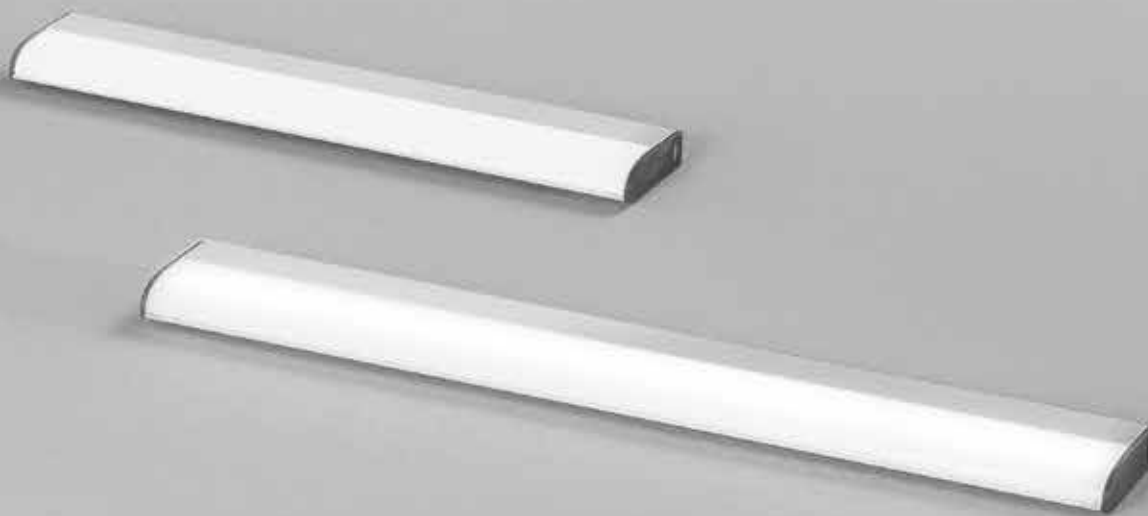

colour temp.	colour	
LEDBAT-ZAK-IR26 8031414882281			
lumen	100 lm		
watt	1,20W		
beam angle	110°		
LEDBAT-ZAK-IR35 8031414882298			
lumen	150 lm		
watt	1,70W		
beam angle	110°		

Accessori inclusi / Included accessories

IR
Sensore 2 funzioni /
2 function sensor

3.7V 1600mAh
Batteria ricaricabile inclusa /
Included rechargeable battery

DC5V 0,4A Micro USB
Cavo / Cable