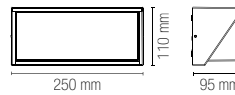

LED-W-LUXON ANT

8031414867097

lumen

colour temp.	colour

1550 lm

watt	12W

beam angle	120°