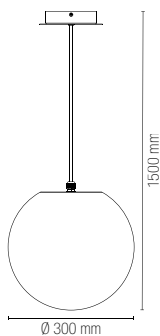

I-GECO-SFERA-S40
8031414864454

1 x E27 MAX 42W