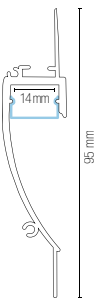

Installazione a veletta /
Veil installation

Strip LED non inclusa
vedi p. 398 a p. 435 /
LED strip not included
see p. 398 to p. 435

TRIM PROFILE

Profilo a veletta, diffusore
opale e tappi inclusi /
Veil profile, opal diffuser
and caps included.

colour

I-PROFILO-TRIM-2
8031414876563

2 m

white

Accessori / Accessories

colour

2 pcs kit caps

I-PROFILO-TRIM-CAP
8031414890583

white