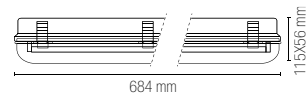

ATLANTIC

Plafoniera stagna per tubi a LED bilampada in PC+PC.
Waterproof lamp for double LED tube in PC+PC.

LED-ATLANTIC-ST-60

8031440355315

2 x T8 230V

Lampadina non inclusa / Light bulb not included

LED-ATLANTIC-ST-120