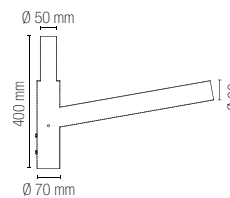

LED-RADIUS-15C-SOLAR

8031414917006

lumen

colour temp. colour

2100 lm

LED-RADIUS-15M-SOLAR

8031414917013

lumen

2100 lm

watt 48W
beam angle 80° x 140°
pf 0.90

LED-RADIUS-30C-SOLAR

8031414917020

lumen

colour temp. colour

4200 lm

LED-RADIUS-30M-SOLAR

8031414917037

lumen

4200 lm

watt 64W
beam angle 80° x 140°
pf 0.90

Accessori inclusi / Included accessories

Pannello solare / Solar panel

50W - lithium 12,8V 54000 mAh
75W - lithium 25,6V 36000 mAh

Batteria ricaricabile non sostituibile / Rechargeable battery non replaceable

imbocco palo 60 mm / 60 mm pole entry

Accessori non inclusi / Not included accessories

LED-RADIUS-REMOTE
8031414917048

Radiocomando / Remote control

LED-RADIUS-ST
8031414917044

Staffa per montaggio su palo / Pole mounting bracket

LED-RADIUS-ST-W
8031414917051

Staffa per montaggio su palo o a muro / Pole or wall mounting bracket

Fotometria del prodotto / Photometric curve

Sensore crepuscolare
ON 80% luce
Dopo 20 secondi 20% luce /
Crepuscular sensor
ON 80% light
After 20 seconds 20% light

Sensore di movimento
ON 80% luce
Dopo 20 secondi 20% luce /
Motion sensor
ON 80% light
After 20 seconds 20% light