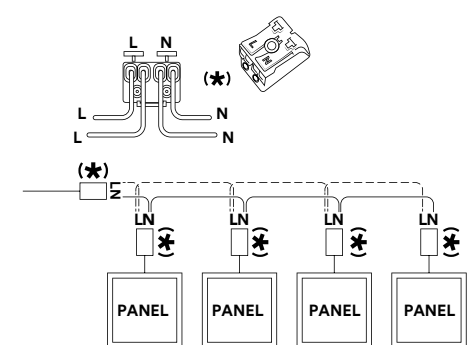

pf 0.90

290 × 1190 mm

LED-PANEL-30X120-PRO

Accessorio incluso / Included accessory

Cavo di sicurezza per Panel Backlight 1,5 m / Safety cable for Panel Backlight 1,5 m

LOOP-IN & LOOP-OUT linkable connection