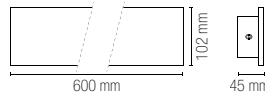

colour

2640 lm

watt

20W

beam angle

↓ 120° + 120° ↑

Connettore IP65 incluso / IP65 connector included

LED-PARKER-AP120