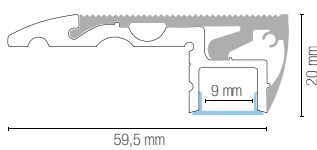

Installazione calpestabile a superficie /
Walkable surface installation

Strip LED non inclusa
vedi p. 398 a p. 435 /
LED strip not included
see p. 398 to p. 435

STEPWAY PROFILE

Profilo per gradini,
diffusore opale e tappi inclusi /
Step profile, opal diffuser
and caps included.

length

colour

I-PROFILO-STEPWAY
8031414876594

2 m aluminum

Accessori / Accessories

colour

2 pcs kit caps

I-PROFILO-STEPWAY-CAP
8031414877782

silver