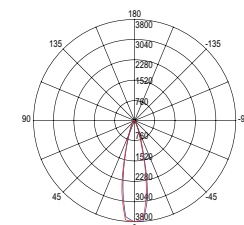

LED-WALK-Q14