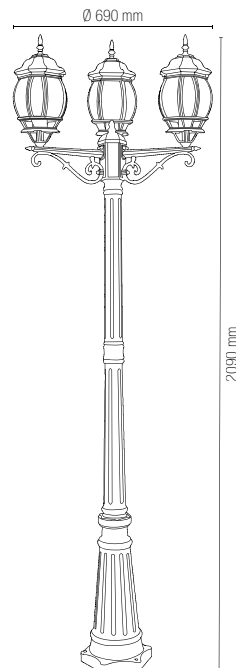

colour

1 x E27 MAX 60W

colour

1 x E27 MAX 60W

colour

1 x E27 MAX 60W

colour

3 x E27 MAX 60W