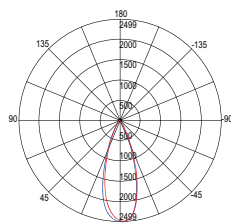

Fotometria del prodotto / Photometric curve

BERNINI-LINE12-UGR