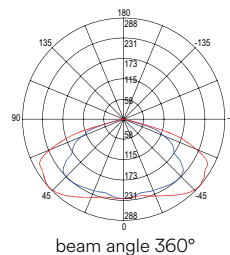

Fotometria del prodotto / Photometric curve

BRIGHTMAX-LENS

8031414883912

Lente bi-asimmetrico e tri-asimmetrico /
Be-asymmetric and three-asymmetric lens