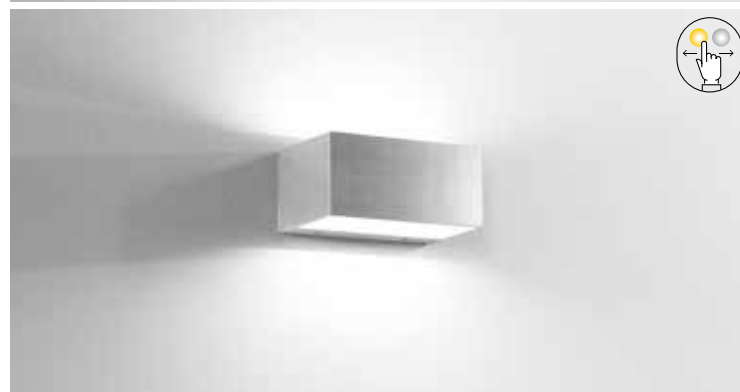

TWIN

Materiale

alluminio

Colore

bianco
antracite
nikel spazzolato

Temperatura colore

4000K

Temperatura colore selezionabile

3000K / 4000K

Driver

incluso

Material

aluminum

Colour

white
anthracite
brush nikel

Colour temperature

4000K

Selectable color temperature

3000K / 4000K

Driver

included

	colour temp.	colour
LED-W-TWIN-S BCO 8031414863976 lumen		
LED-W-TWIN-S ANT 8031414863709 lumen		
LED-W-TWIN-S NIK 8031414863983 lumen		

watt 12W
beam angle ↓ 90° + 90° ↑