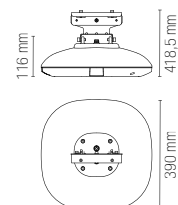

LED-POLIS-S50

8031414879472

lumen

colour temp. | colour

7000 lm

watt	50W
beam angle	155° x 75°
pf	0.90