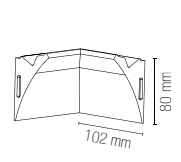

I-PROFY-VELA-L 8031414882403

Angolo L per profilo in gesso
per led, singola emissione,
anima alluminio e diffusore in PC /
Gypsum corner profile including
PC cover and aluminum