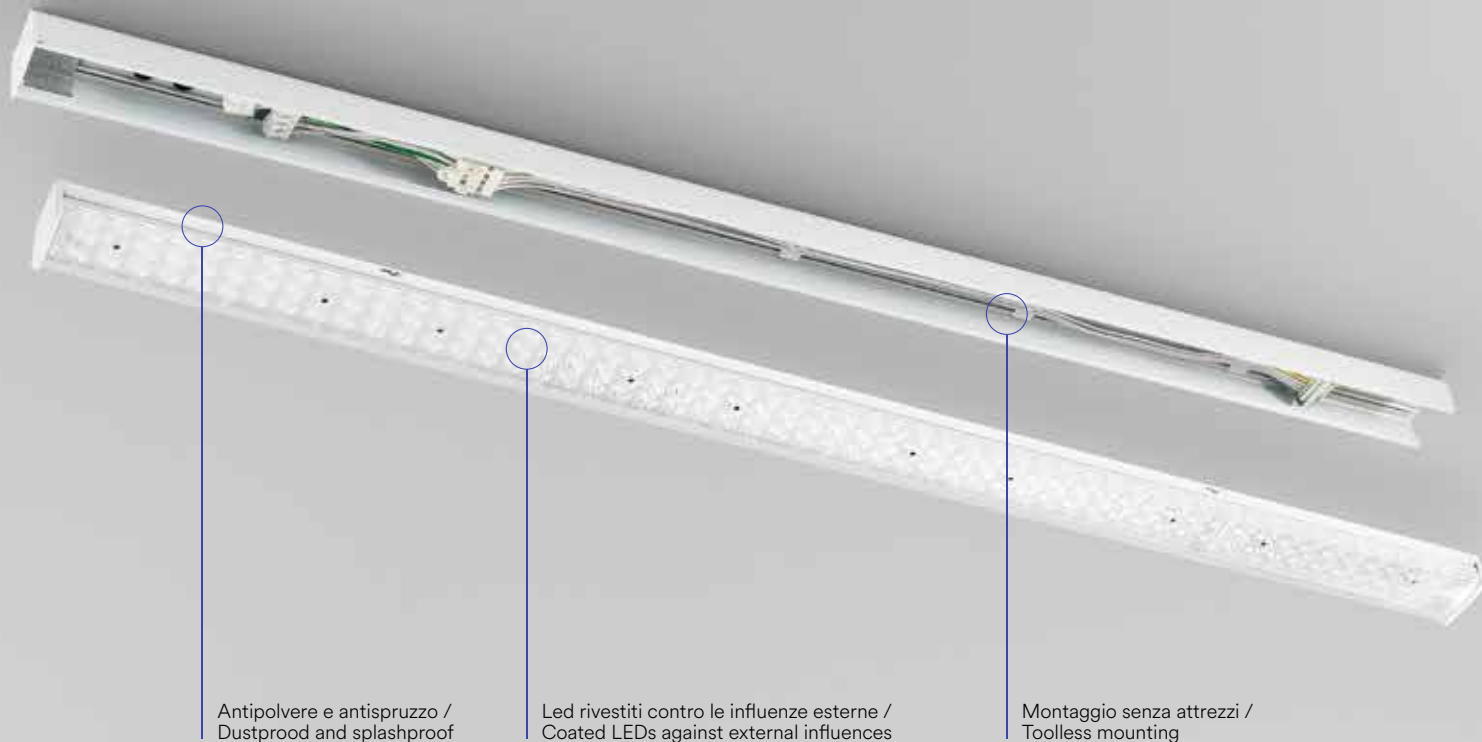

Driver
built-in

Life time and on/off
50.000h
>25.000 on/off

Antipolvere e antispruzzo /
Dustproof and splashproof

Led rivestiti contro le influenze esterne /
Coated LEDs against external influences

Montaggio senza attrezzi /
Toolless mounting