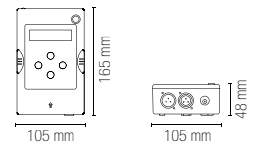

CONTROLLER

CONTROLLER-CTR-RGB

8031440358026

Centralina di comando
C/PORTA DMX512 LED RGB
Input 230V AC
Output DC (12V 144W - 24V 300W)
6 porte da 3 canali RGB

Control box with DMX512
Port for LED RGB
Input 230V AC
Output DC (12V 144W - 24V 300W)
6 ports 3 RGB channels

CONTROLLER-CTR-RGB12

8031440355438

Centralina di comando
C/PORTA DMX512 LED RGB
Input 230V AC
Output DC (12V 300W)
6 porte da 3 canali RGB

Control box with DMX512
Port for LED RGB
Input 230V AC
Output DC 12V 300W
6 ports 3 RGB channels

CONTROLLER-PRO-3

8031440358033

Controller Master 3 canali
per uso proiettori
in modalità EASY
IN 230V OUT DMX/XLR-3
2 canali IP20

Controller Master 3 channels
for flood in EASY MODE
IN 230V OUT DMX/XLR-3
2 channels IP20

CONTROLLER-PRO-2

8031440358002

Controller DMX LED
3 canali RGB SEGNALE OUTPUT
DMX/XLR-3 (due uscite)
IP20 con cavo di ricarica

Controller DMX LED
3 channels RGB OUTPUT SIGNAL
DMX/XLR-3 (two port)
IP20 with charge cable