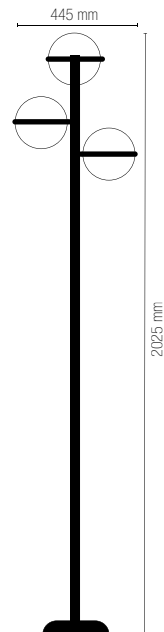

colour

LANT-ORBIT/S1
8031414862665

1 x E27 MAX 60W

colour

1 x E27 MAX 60W

colour

1 x E27 MAX 60W

colour

3 x E27 MAX 60W