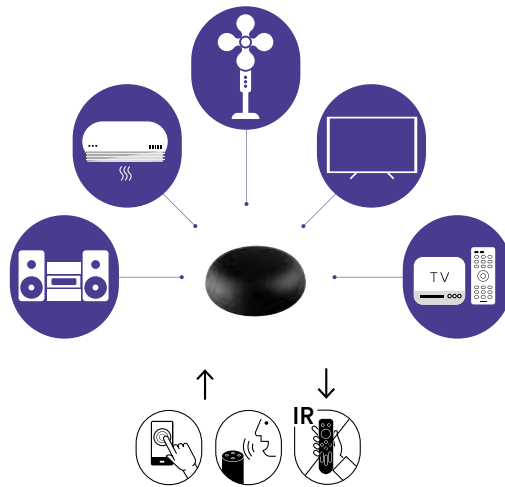

Emergency adapter

SMART INTEC

SMART HUB

SMART-GATEWAY-BT
8031414878970

Interfaccia di collegamento dispositivi bluetooth con rete WIFI

Device connection interface bluetooth with WIFI network

SMART PLUG

SMART-IR
8031414878703