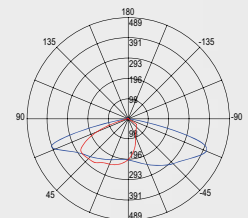

LED-IPERION-50-SOLAR