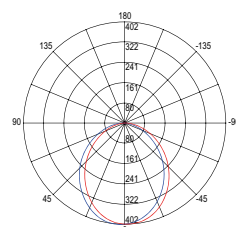

LED-AXEL/50W