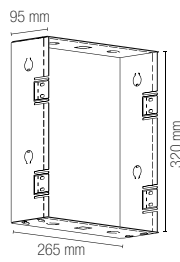

Staffa regolabile /
Adjustable bracket

Portalamпада incluso /
Lampholder included

Lampadina non inclusa /
Light bulb not included

2 x E14 MAX 14W
320 x 260 x 90 mm

Cassa di derivazione opzionale
per fissaggio a parete in muratura
materiale alluminio /
Aluminum optional recess box
for brickwork recess installation