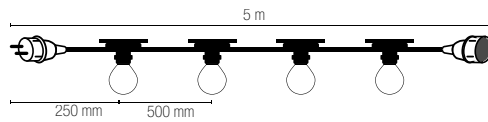

easy connection / max 1000W

colour

I-PICNIC-E14-BCO

8031414023745

I-PICNIC-E14

8031414862726

10 x E14 MAX 25W

Lampadina non inclusa / Light bulb not included