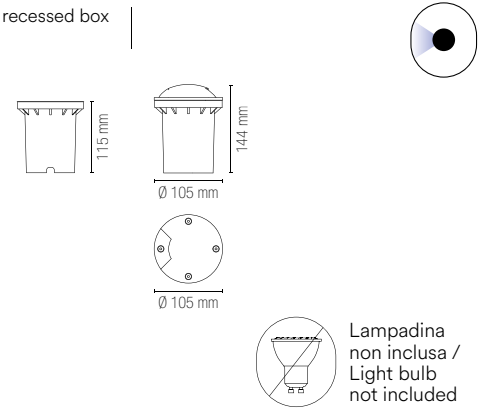

LED-WALK-R14

HUMMER

Faro carrabile ad incasso in acciaio inox.
Driveover recessed light in stainless steel.

outdoor
use

accommodation
areas use

urban
areas use

colour	recessed box
I-HUMMER-R1 8031414893188	
I-HUMMER-R1-ANT 8031414895830	
I-HUMMER-R1-BRO 8031414893195	
1 x GU10 MAX 35W	
pressure loads	max 500 kg