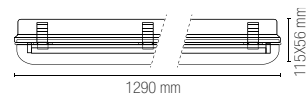

LED-ATLANTIC-ST-150

8031440355292

2 x T8 230V