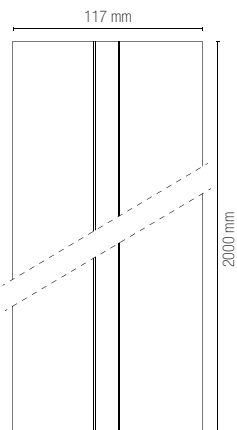

Installazione su cartongesso /
Installation on plasterboard

Strip LED non inclusa
vedi p. 398 a p. 435 /
LED strip not included
see p. 398 to p. 435

INVISILINE PROFILE

Lastra in cartongesso con profilo in alluminio integrato /
Plasterboard slab with integrated aluminum profile

length

length

I-INVISILINE-2
8031414916221

2 m

I-INVISILINE-L
8031414916238

2 m