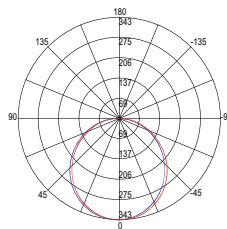

watt

40W

beam angle

↓ 120° + 120° ↑

pf

0.90

Fotometria del prodotto / Photometric curve

LED-PANEL-60X60-BIS