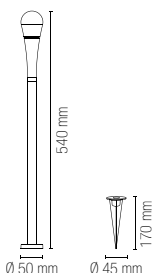

Lampadina non inclusa /
Light bulb not included

I-DROP-P53-ANT
8031414883080

colour

1 x G9 LED

Lampadina consigliata /
Suggested light bulb

Lampadina non inclusa /
Light bulb not included

I-DROP-P73-ANT
8031414882793