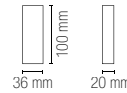

LED-LASER-BIS
8031414882311
lumen

colour temp.	colour
40 lm	

watt	5W
beam angle	2 × 4°