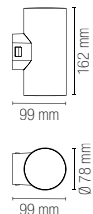

colour temp.	colour
LED-W-POLO-Q1-BCO 8031414889655		
lumen	980 lm	
LED-W-POLO-Q1-NER 8031414889662		
lumen	980 lm	
watt	8W	
beam angle	60°	

	colour temp.	colour
LED-W-POLO-Q2-BCO 8031414889679		
lumen	1960 lm	
LED-W-POLO-Q2-NER 8031414889686		
lumen	1960 lm	
watt	2 × 8W	
beam angle	↓ 60° + 60° ↑	

	colour temp.	colour
LED-W-POLO-R1-BCO 8031414889617		
lumen	980 lm	
LED-W-POLO-R1-NER 8031414889624		
lumen	980 lm	
watt	8W	
beam angle	60°	

	colour temp.	colour
LED-W-POLO-R2-BCO 8031414889631		
lumen	1960 lm	
LED-W-POLO-R2-NER 8031414889648		
lumen	1960 lm	
watt	2 × 8W	
beam angle	↓ 60° + 60° ↑