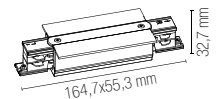

INC-TRACK-L-R NERO

8031414871223

Connettore nero ad incasso
destro a L per binari trifase.

Black recess L connector
right side for three-phase
track rail system.