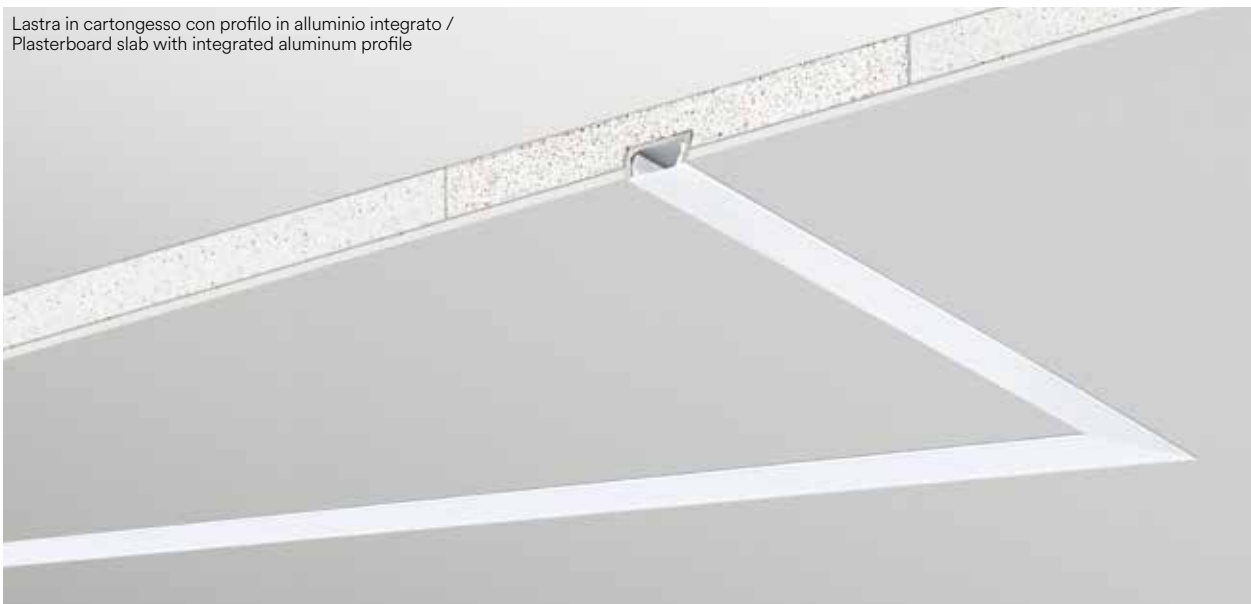

Installazione su cartongesso /
Installation on plasterboard

Strip LED non inclusa
vedi p. 398 a p. 435 /
LED strip not included
see p. 398 to p. 435

INVISILINE PROFILE

Lastra in cartongesso con profilo in alluminio integrato /
Plasterboard slab with integrated aluminum profile