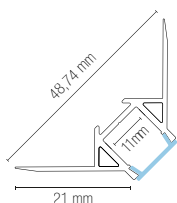

Installazione angolare ad incasso /
Recessed angular installation

Strip LED non inclusa
vedi p. 398 a p. 435 /
LED strip not included
see p. 398 to p. 435

RIDGE PROFILE

Profilo angolare in alluminio a
rapido fissaggio nel cartongesso,
diffusore opale e tappi inclusi /
Quick fixing angular profile in plasteboard
with opal diffuser and caps included.

length | colour
 |

I-PROFILO-RIDGE-2
8031414876570

2 m aluminum

Accessori / Accessories

colour

2 pcs kit caps

I-PROFILO-RIDGE-CAP
8031414890552

aluminum