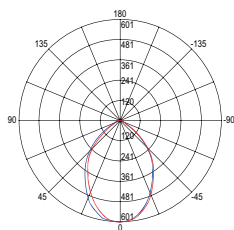

colour temp. | colour

● ●
11100 lm

watt 80W

beam angle 80°

pf 0.90

Fotometria del prodotto / Photometric curve

LED-ENERGY-80-INC

LED-ENERGY-80-PL