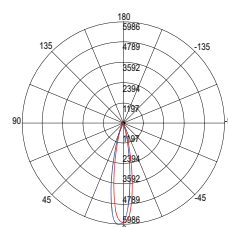

Fotometria del prodotto / Photometric curve

DAVINCI-S35