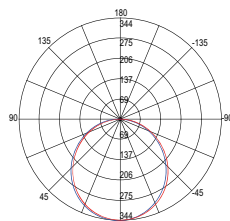

watt	36W
beam angle	120°
pf	0.90
	590 x 590 mm

Accessorio incluso /
Included accessory

Telecomando incluso /
Remote control included

Fotometria del prodotto /
Photometric curve

LED-PANEL-60x60-RGBW

Fotometria del prodotto /
Photometric curve