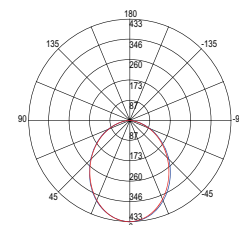

DAVINCI-SLIDE20