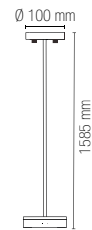

I-POLLY-SPK
8031414921959

Accessorio per fissaggio a picchetto con connettore e fermacavo / Accessory for peg fixing with connector and cable holder

colour