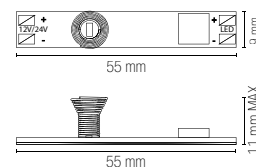

Funzioni sensore touch
Passando sul sensore entro i 0,5 secondi si attiva la funzione ON/OFF

Touch sensor function
When touching the sensor within 0,5 second the switch status changes ON/OFF

Restando sul sensore oltre i 0,5 secondi si attiva la funzione di regolazione di intensità luminosa (massima - minima - massima)

When touching the sensor for over 0,5 second the switch turn to adjustment status (high - low - high)