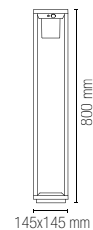

LED-KYOTO-P80
8031414883875
lumen

colour temp.	colour
300 lm	

watt	2,5W
beam angle	120°