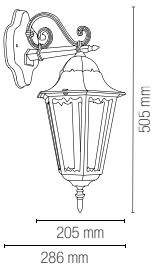

colour

LANT-FIRENZE/AP1B
8031430711176

1 x E27 MAX 60W

colour

1 x E27 MAX 60W

colour

1 x E27 MAX 60W

colour

3 x E27 MAX 60W