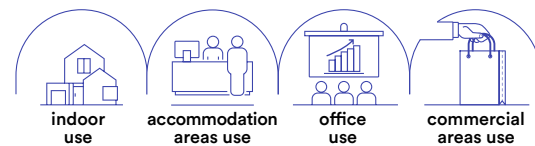

ASSO KIT 3

Kit 3 faretti da incasso con struttura in alluminio disponibile nella versione silver quadrata o rotonda.

Kit 3 recessed spotlights with aluminum structure available in silver square or round.