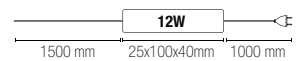

LEDBAR-UNIX-45

8031414864614	
lumen	978 lm
watt	12W
beam angle	120°