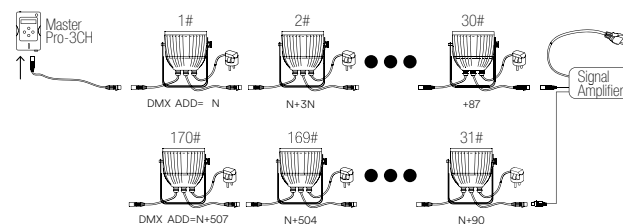

CONTROLLER-PRO-2

8031440358002

Controller DMX LED
3 canali RGB SEGNALE OUTPUT
DMX/XLR-3 (due uscite)
IP20 con cavo di ricarica

Controller DMX LED
3 channels RGB OUTPUT SIGNAL
DMX/XLR-3 (two port)
IP20 with charge cable