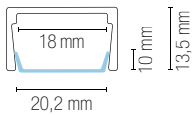

Installazione a superficie /
Surface installation

Strip LED non inclusa
vedi p. 398 a p. 435 /
LED strip not included
see p. 398 to p. 435

LINEA PROFILE

Profilo in alluminio,
tappi e staffe inclusi /
Aluminum profile, caps
and brackets included

length | colour

I-PROFILO-LINEA-2-BCO

8031414881963

2 m

white

I-PROFILO-LINEA-2-NER

8031414881987

2 m

black

Accessori / Accessories

colour

2 pcs kit caps

I-PROFILO-LINEA-BCO-CAP

8031414881970

white

I-PROFILO-LINEA-NER-CAP

8031414882199

black