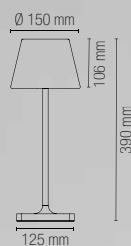

Colore
goffrato bianco
goffrato nero

Temperatura colore
3000K

Material
metal and PE

Colour
embossed white
embossed black

Colour temperature
3000K

	colour temp.	colour
LED-JAMMIN-L-BCO 8031414884377 lumen		
LED-JAMMIN-L-NER 8031414884384 lumen		
watt	2,2W	