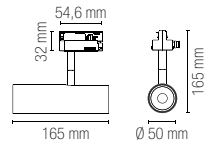

Proiettore a binario con luce spot in alluminio pressofuso con adattatore trifase.

Track headlamp with spot light in die-cast aluminum with three-phase adapter.

LED-ROCKET-BCO

8031414923953

lumen

colour temp.	colour
980 lm	

LED-ROCKET-NER

8031414923984

lumen

980 lm		

LED-ROCKET-CR

8031414923977

lumen

980 lm		

LED-ROCKET-ORO

8031414923991

lumen

980 lm		

LED-ROCKET-BRO

8031414923960

lumen

980 lm		

watt	7W
beam angle	38°