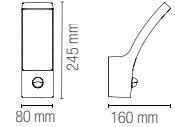

colour temp.	colour
LED-SAIL-AP-BCO 8031414918614 lumen		
LED-SAIL-AP-ANT 8031414920174 lumen		
watt	12W	
beam angle	180°	

	colour temp.	colour
LED-SAIL-APS-BCO 8031414920181 lumen		
LED-SAIL-APS-ANT 8031414918621 lumen		
watt	12W	
beam angle	180°	

Accessori inclusi / Included accessories

Sensore di movimento regolabile distanza max 6m 120° / Adjustable motion sensor max distance 6m 120°

	colour temp.	colour
LED-SAIL-P90-BCO 8031414918638 lumen		
LED-SAIL-P90-ANT 8031414918645 lumen		
watt	12W	
beam angle	180°